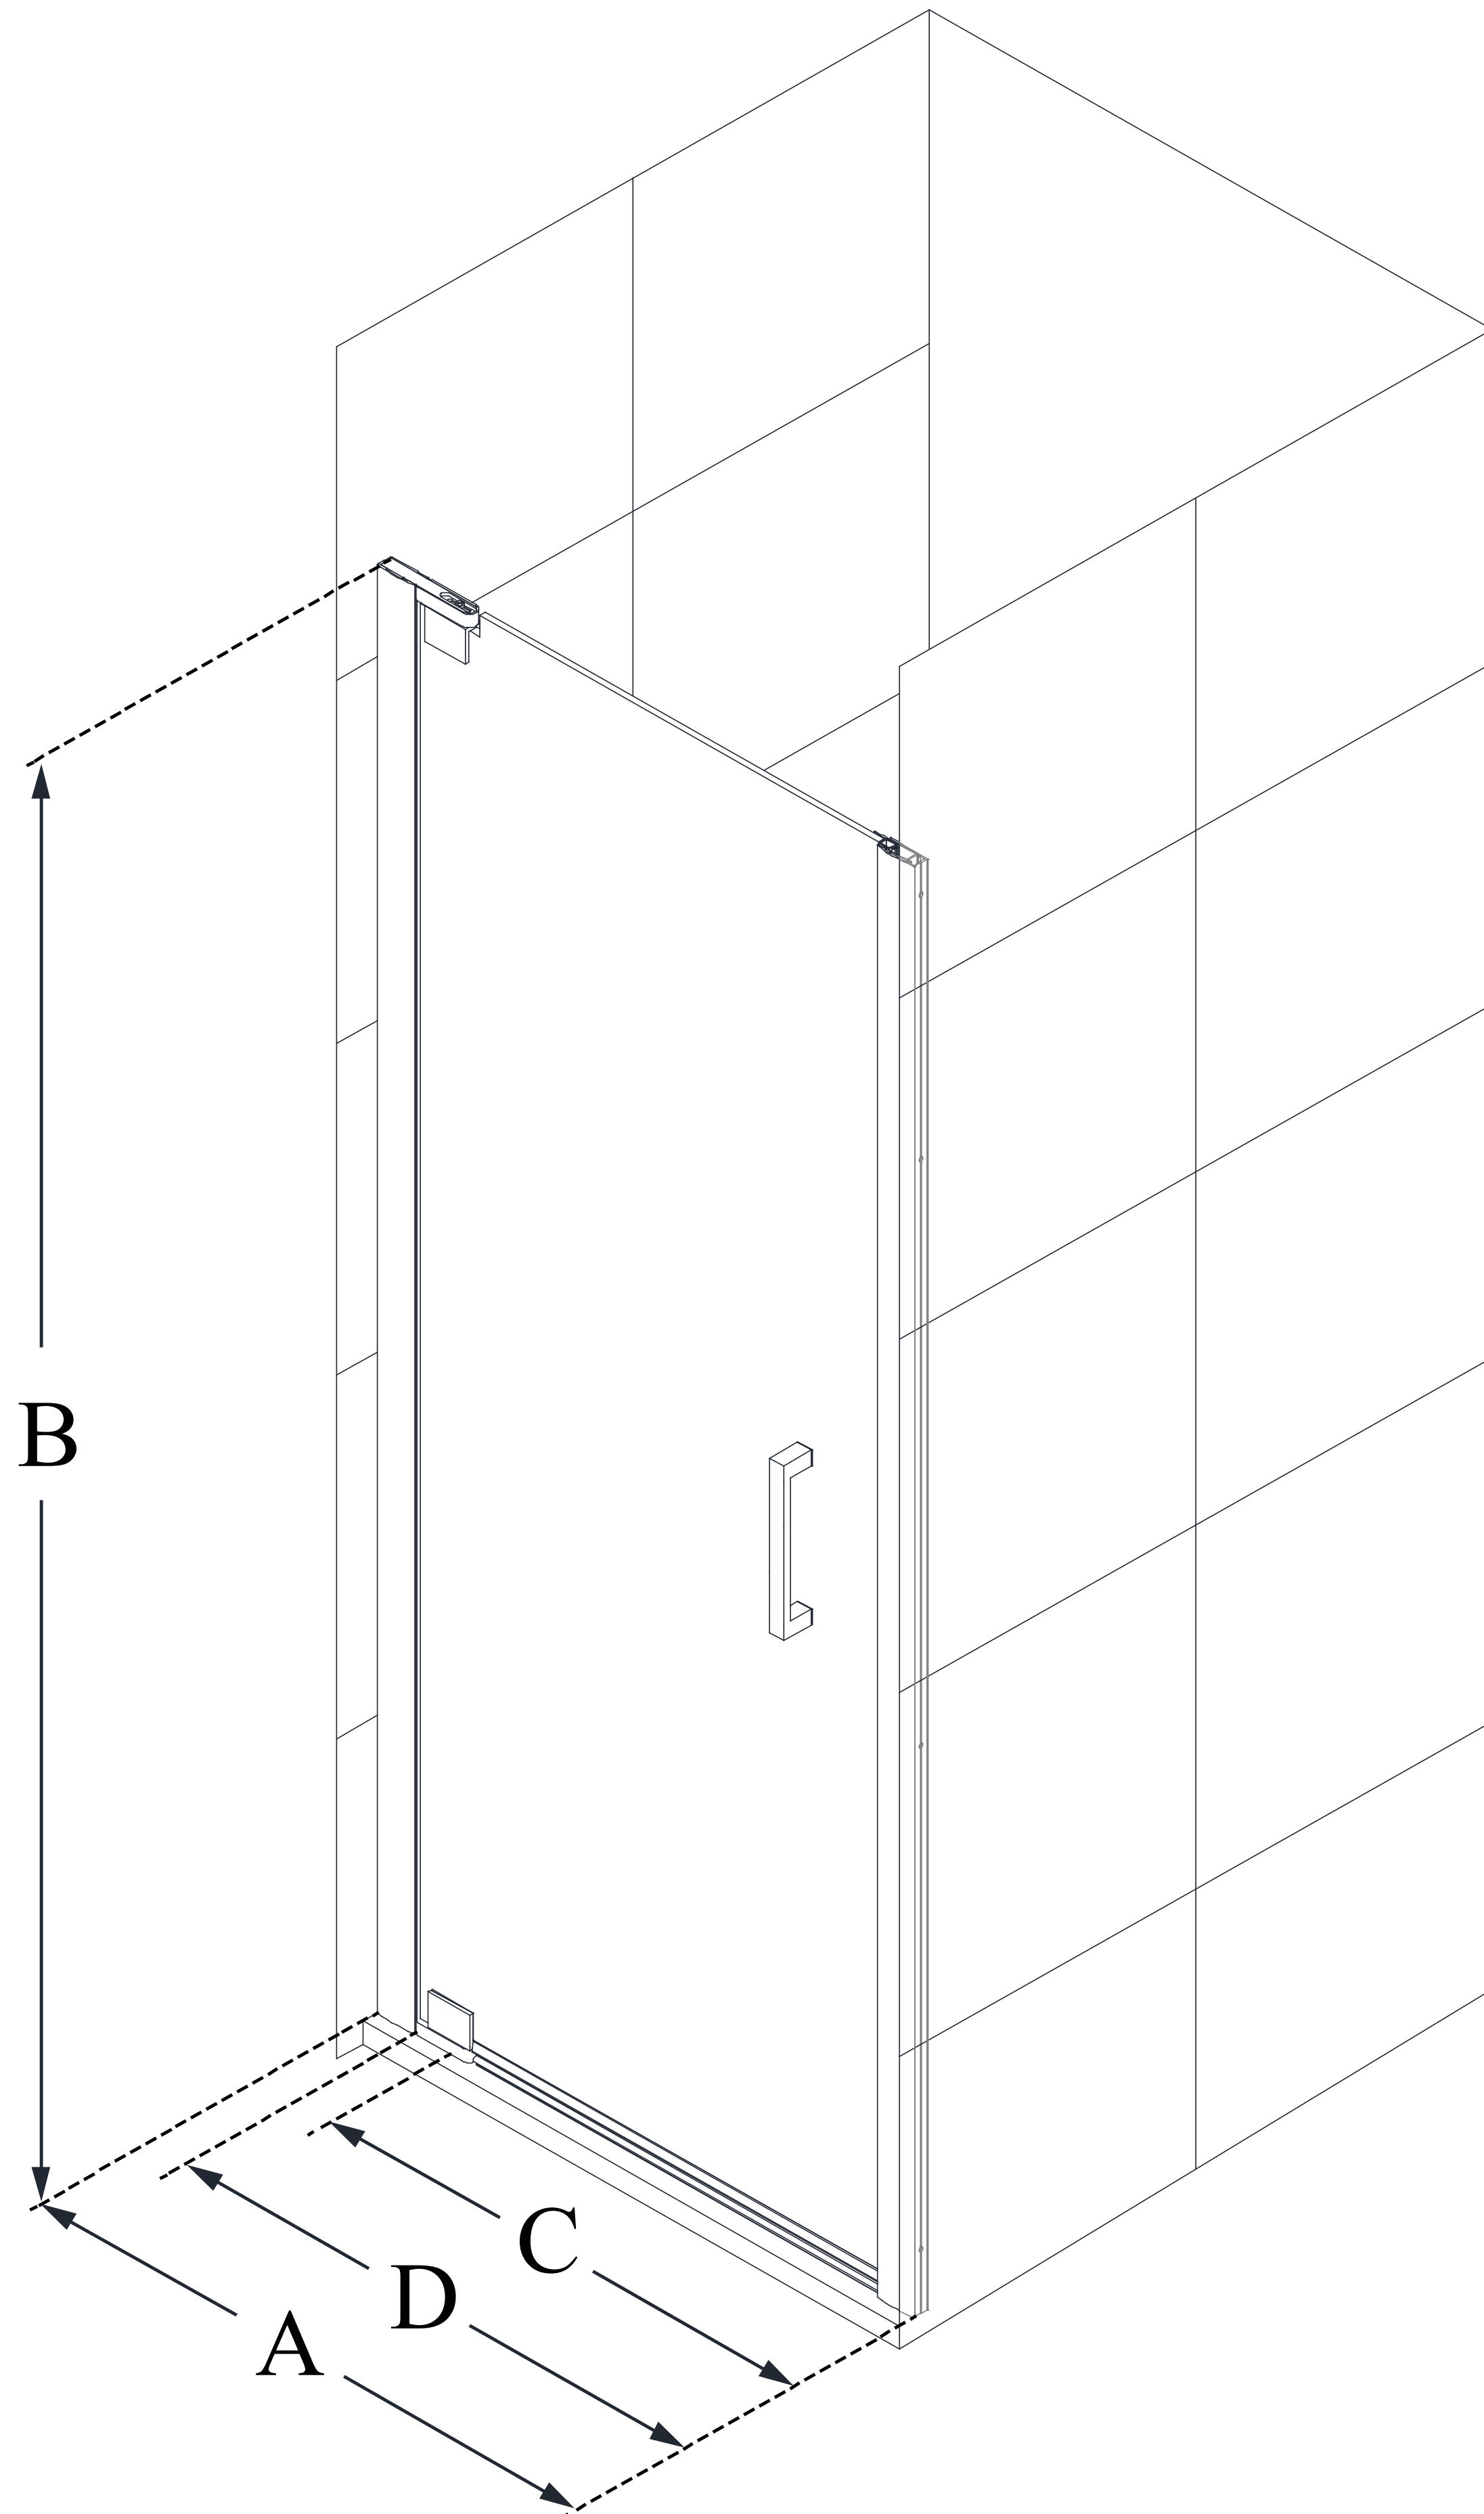

## **ELEGANCE-LS**

DreamLine Elegance-LS 25 1/4 - 27 1/4 in. W x 72 in. H Frameless Pivot Shower Door

**PIVOT DOOR**

### **CONFIGURATION DIMENSIONS:**

**A: 25 1/4 in. - 27 1/4 in.**

MODEL WIDTH

**B: 72 in.**

MODEL HEIGHT

**C: 17 3/4 in.**

ACCESS WIDTH

**D: 20 3/4 in.**

DOOR WIDTH

**E: -**

INLINE PANEL WIDTH

DreamLine reserves the right to update or modify the hardware or materials pictured without prior notice for the purpose of product improvement and customer satisfaction.