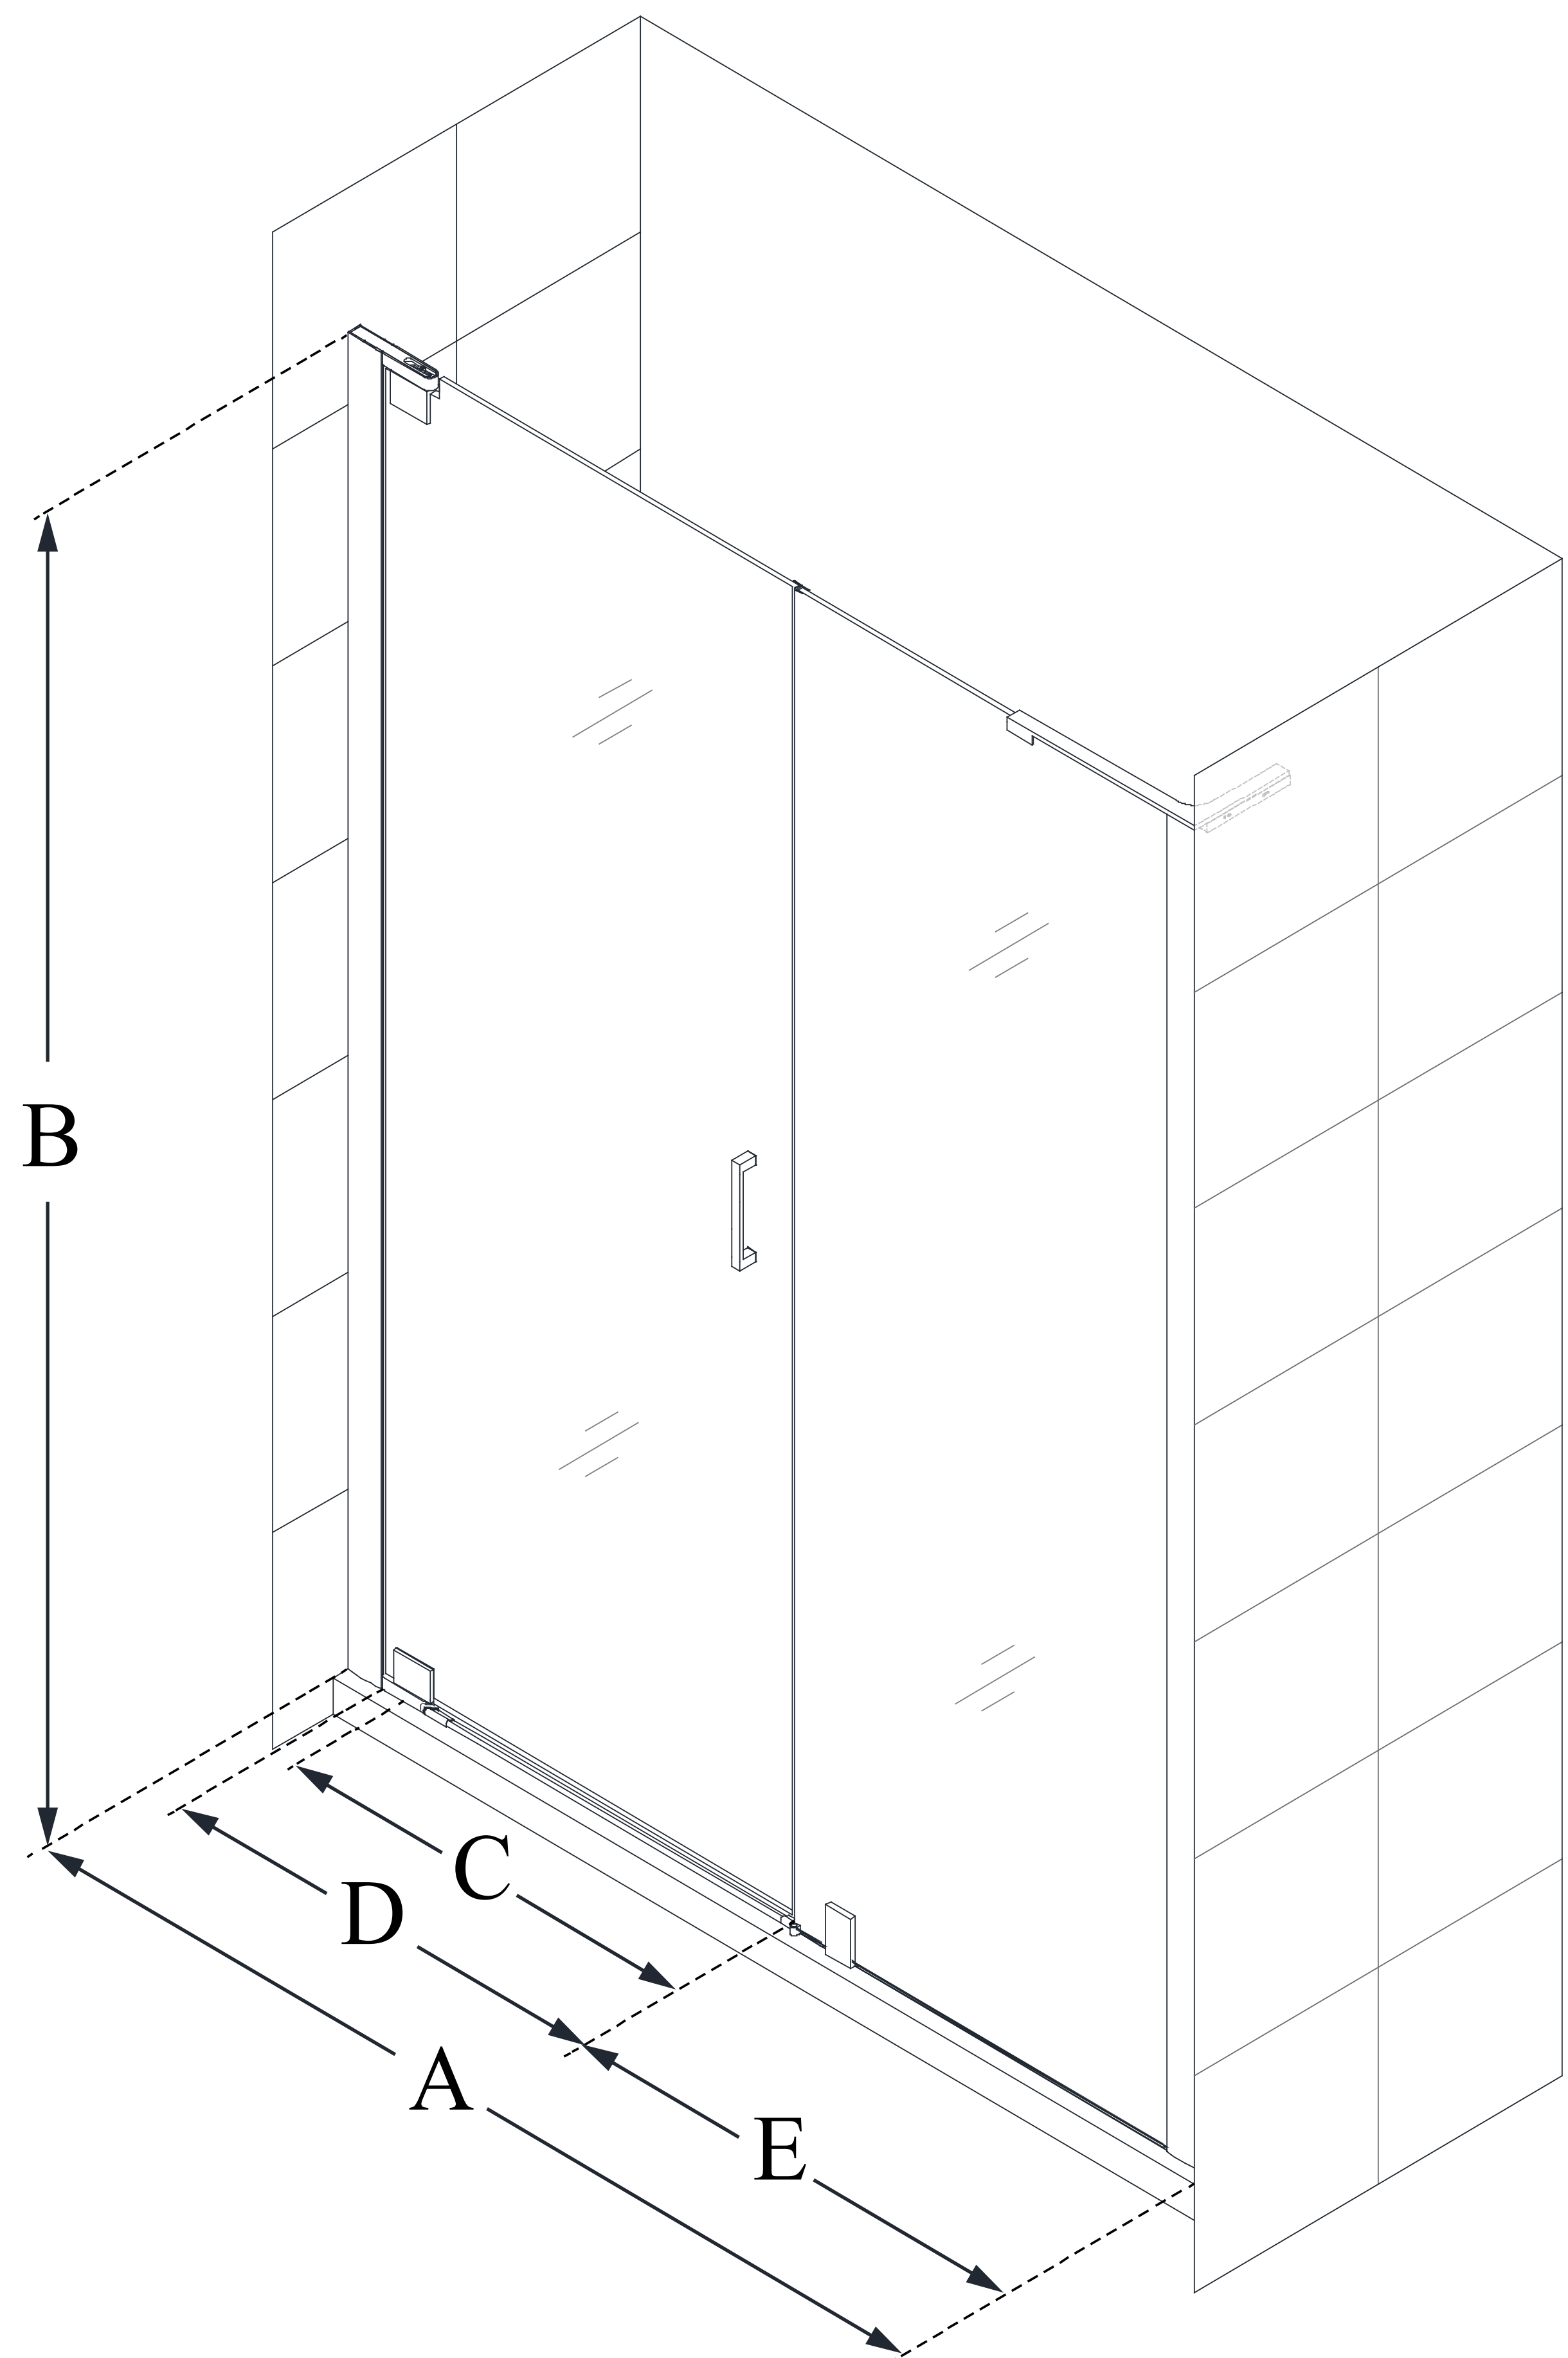

## **ELEGANCE-LS**

DreamLine Elegance-LS 49 - 51  
in. W x 72 in. H Frameless Pivot  
Shower Door

**PIVOT DOOR**

### **CONFIGURATION DIMENSIONS:**

**A: 49 in. - 51 in.**

MODEL WIDTH

**B: 72 in.**

MODEL HEIGHT

**C: 19 1/2 in.**

ACCESS WIDTH

**D: 22 1/2 in.**

DOOR WIDTH

**E: 24 in.**

INLINE PANEL WIDTH

DreamLine reserves the right to update or modify the hardware or materials pictured without prior notice for the purpose of product improvement and customer satisfaction.