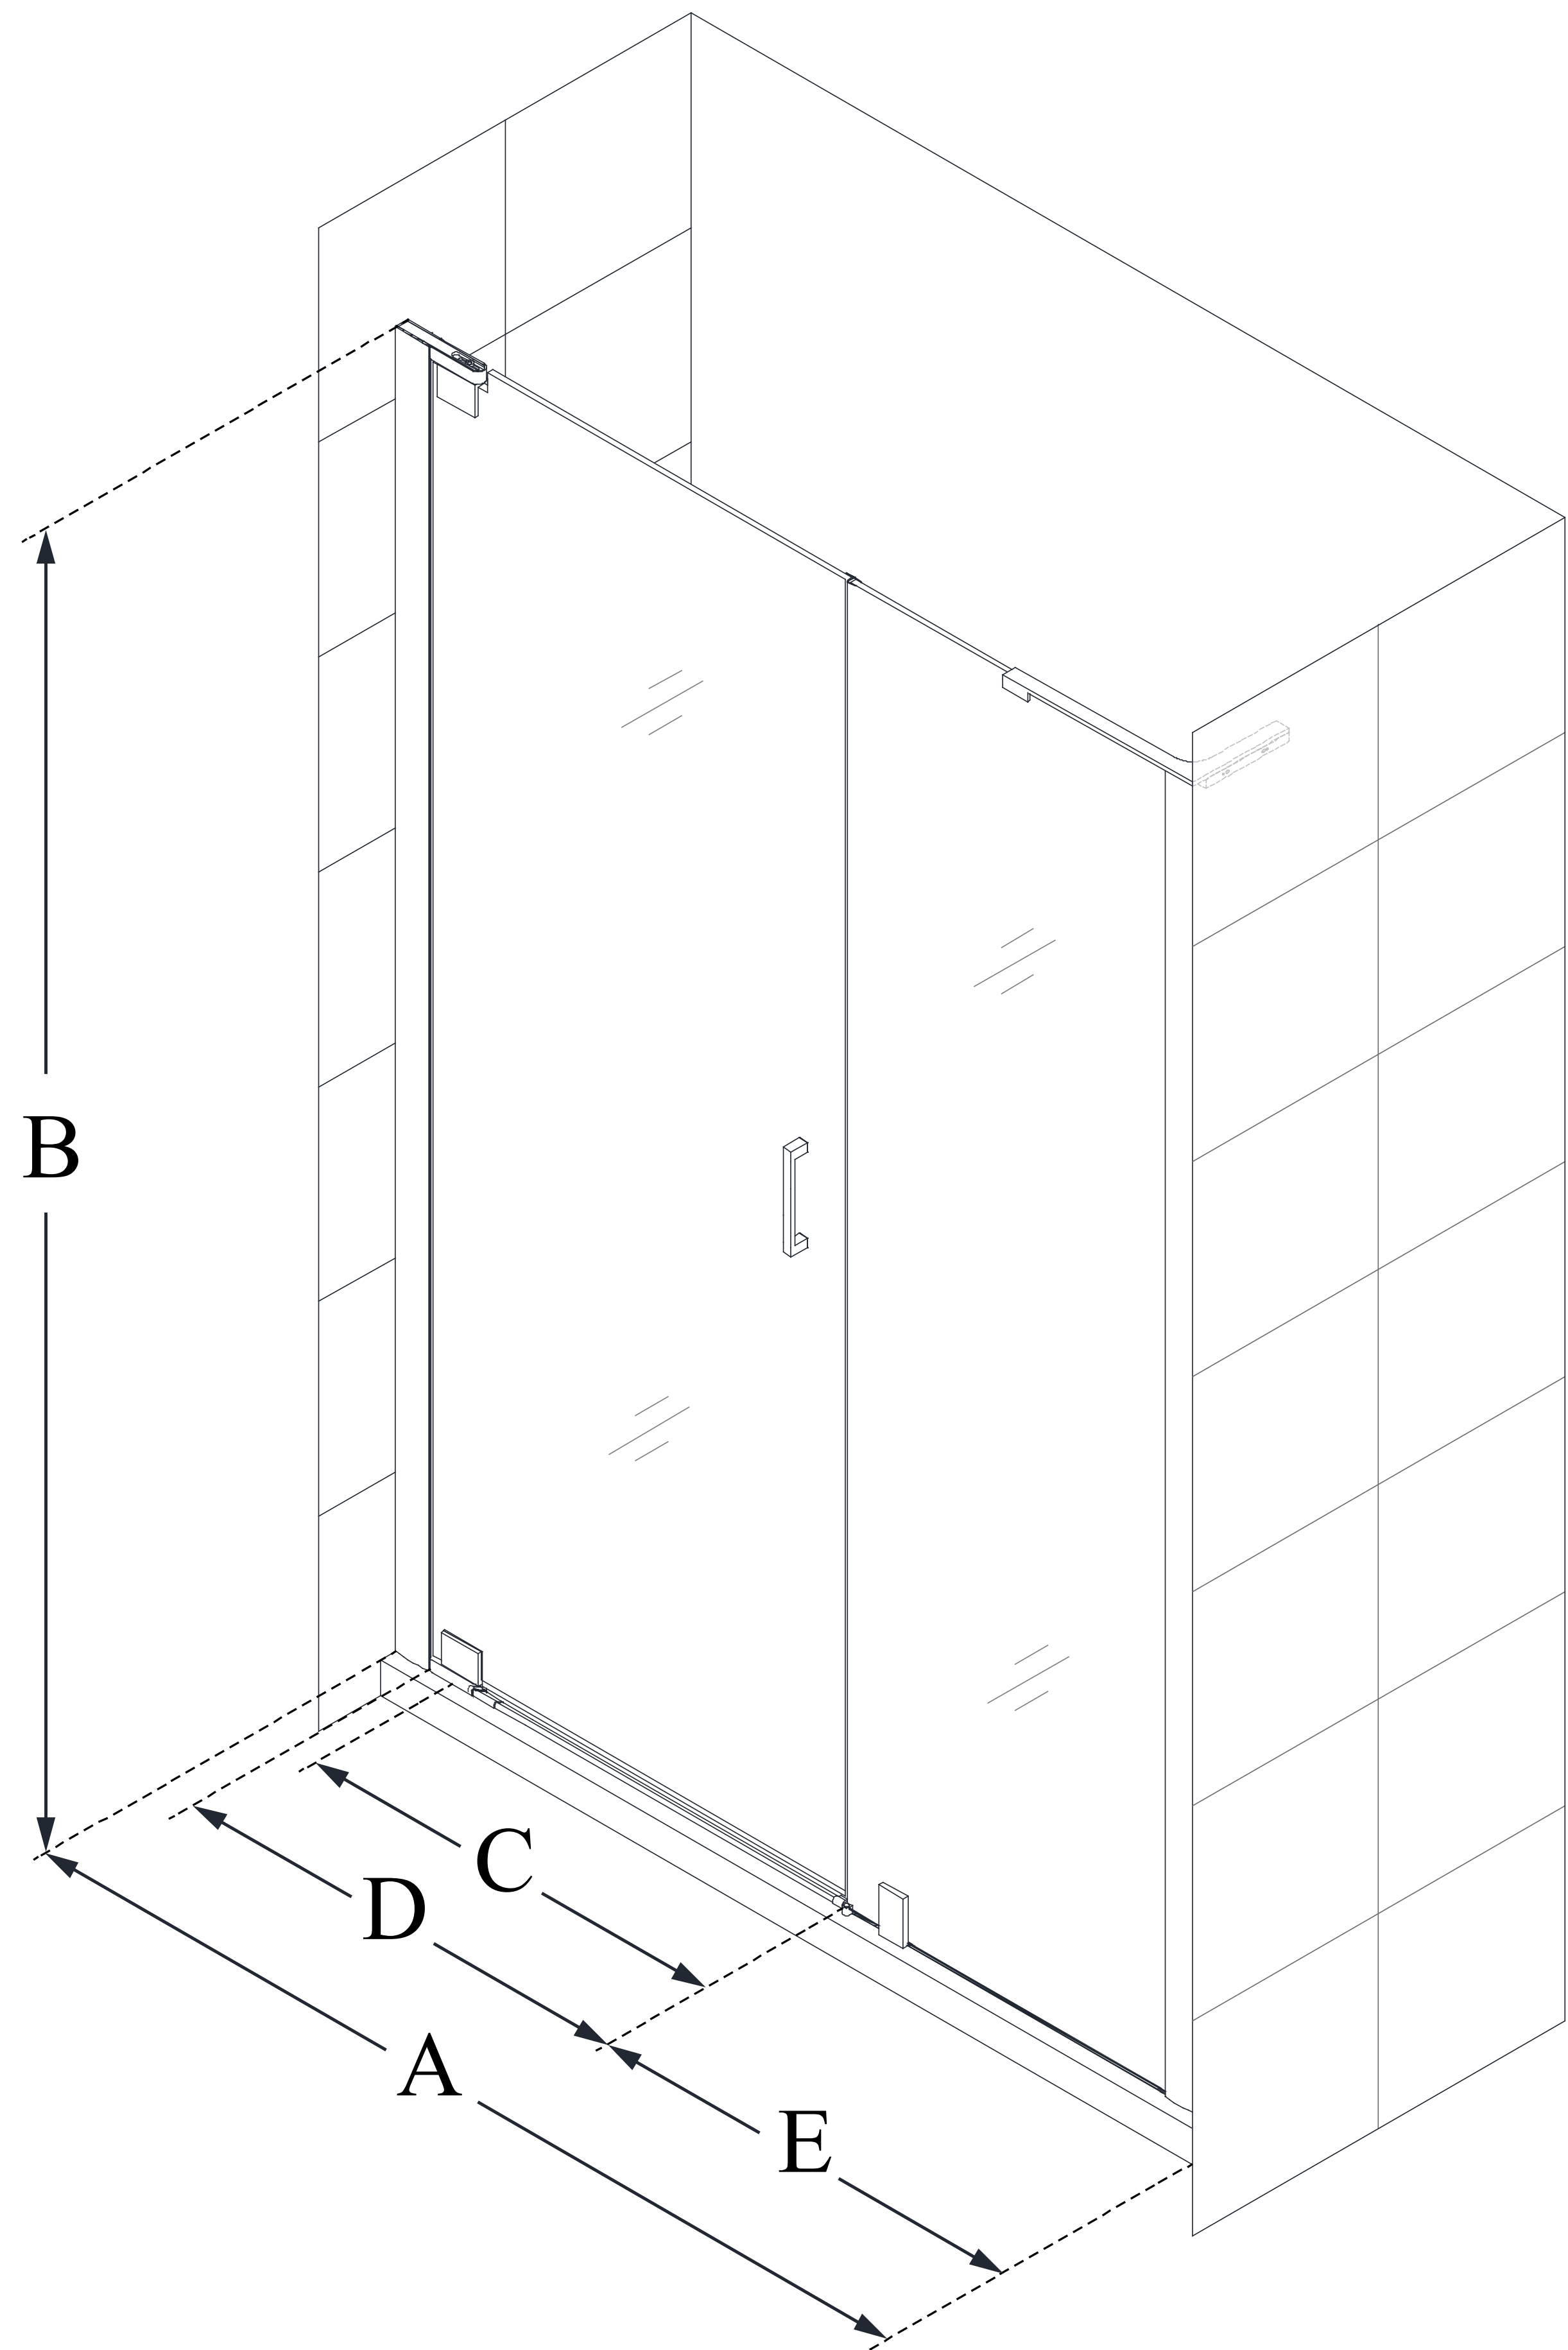

SHDR-4325180

ELEGANCE-LS

DreamLine Elegance-LS 41 1/4 - 43 1/4 in. W x 72 in. H Frameless Pivot Shower Door

PIVOT DOOR

CONFIGURATION DIMENSIONS:

A: 41 1/4 in. - 43 1/4 in.

MODEL WIDTH

B: 72 in.

MODEL HEIGHT

C: 17 3/4 in.

ACCESS WIDTH

D: 20 3/4 in.

DOOR WIDTH

E: 18 in.

INLINE PANEL WIDTH

DreamLine reserves the right to update or modify the hardware or materials pictured without prior notice for the purpose of product improvement and customer satisfaction.