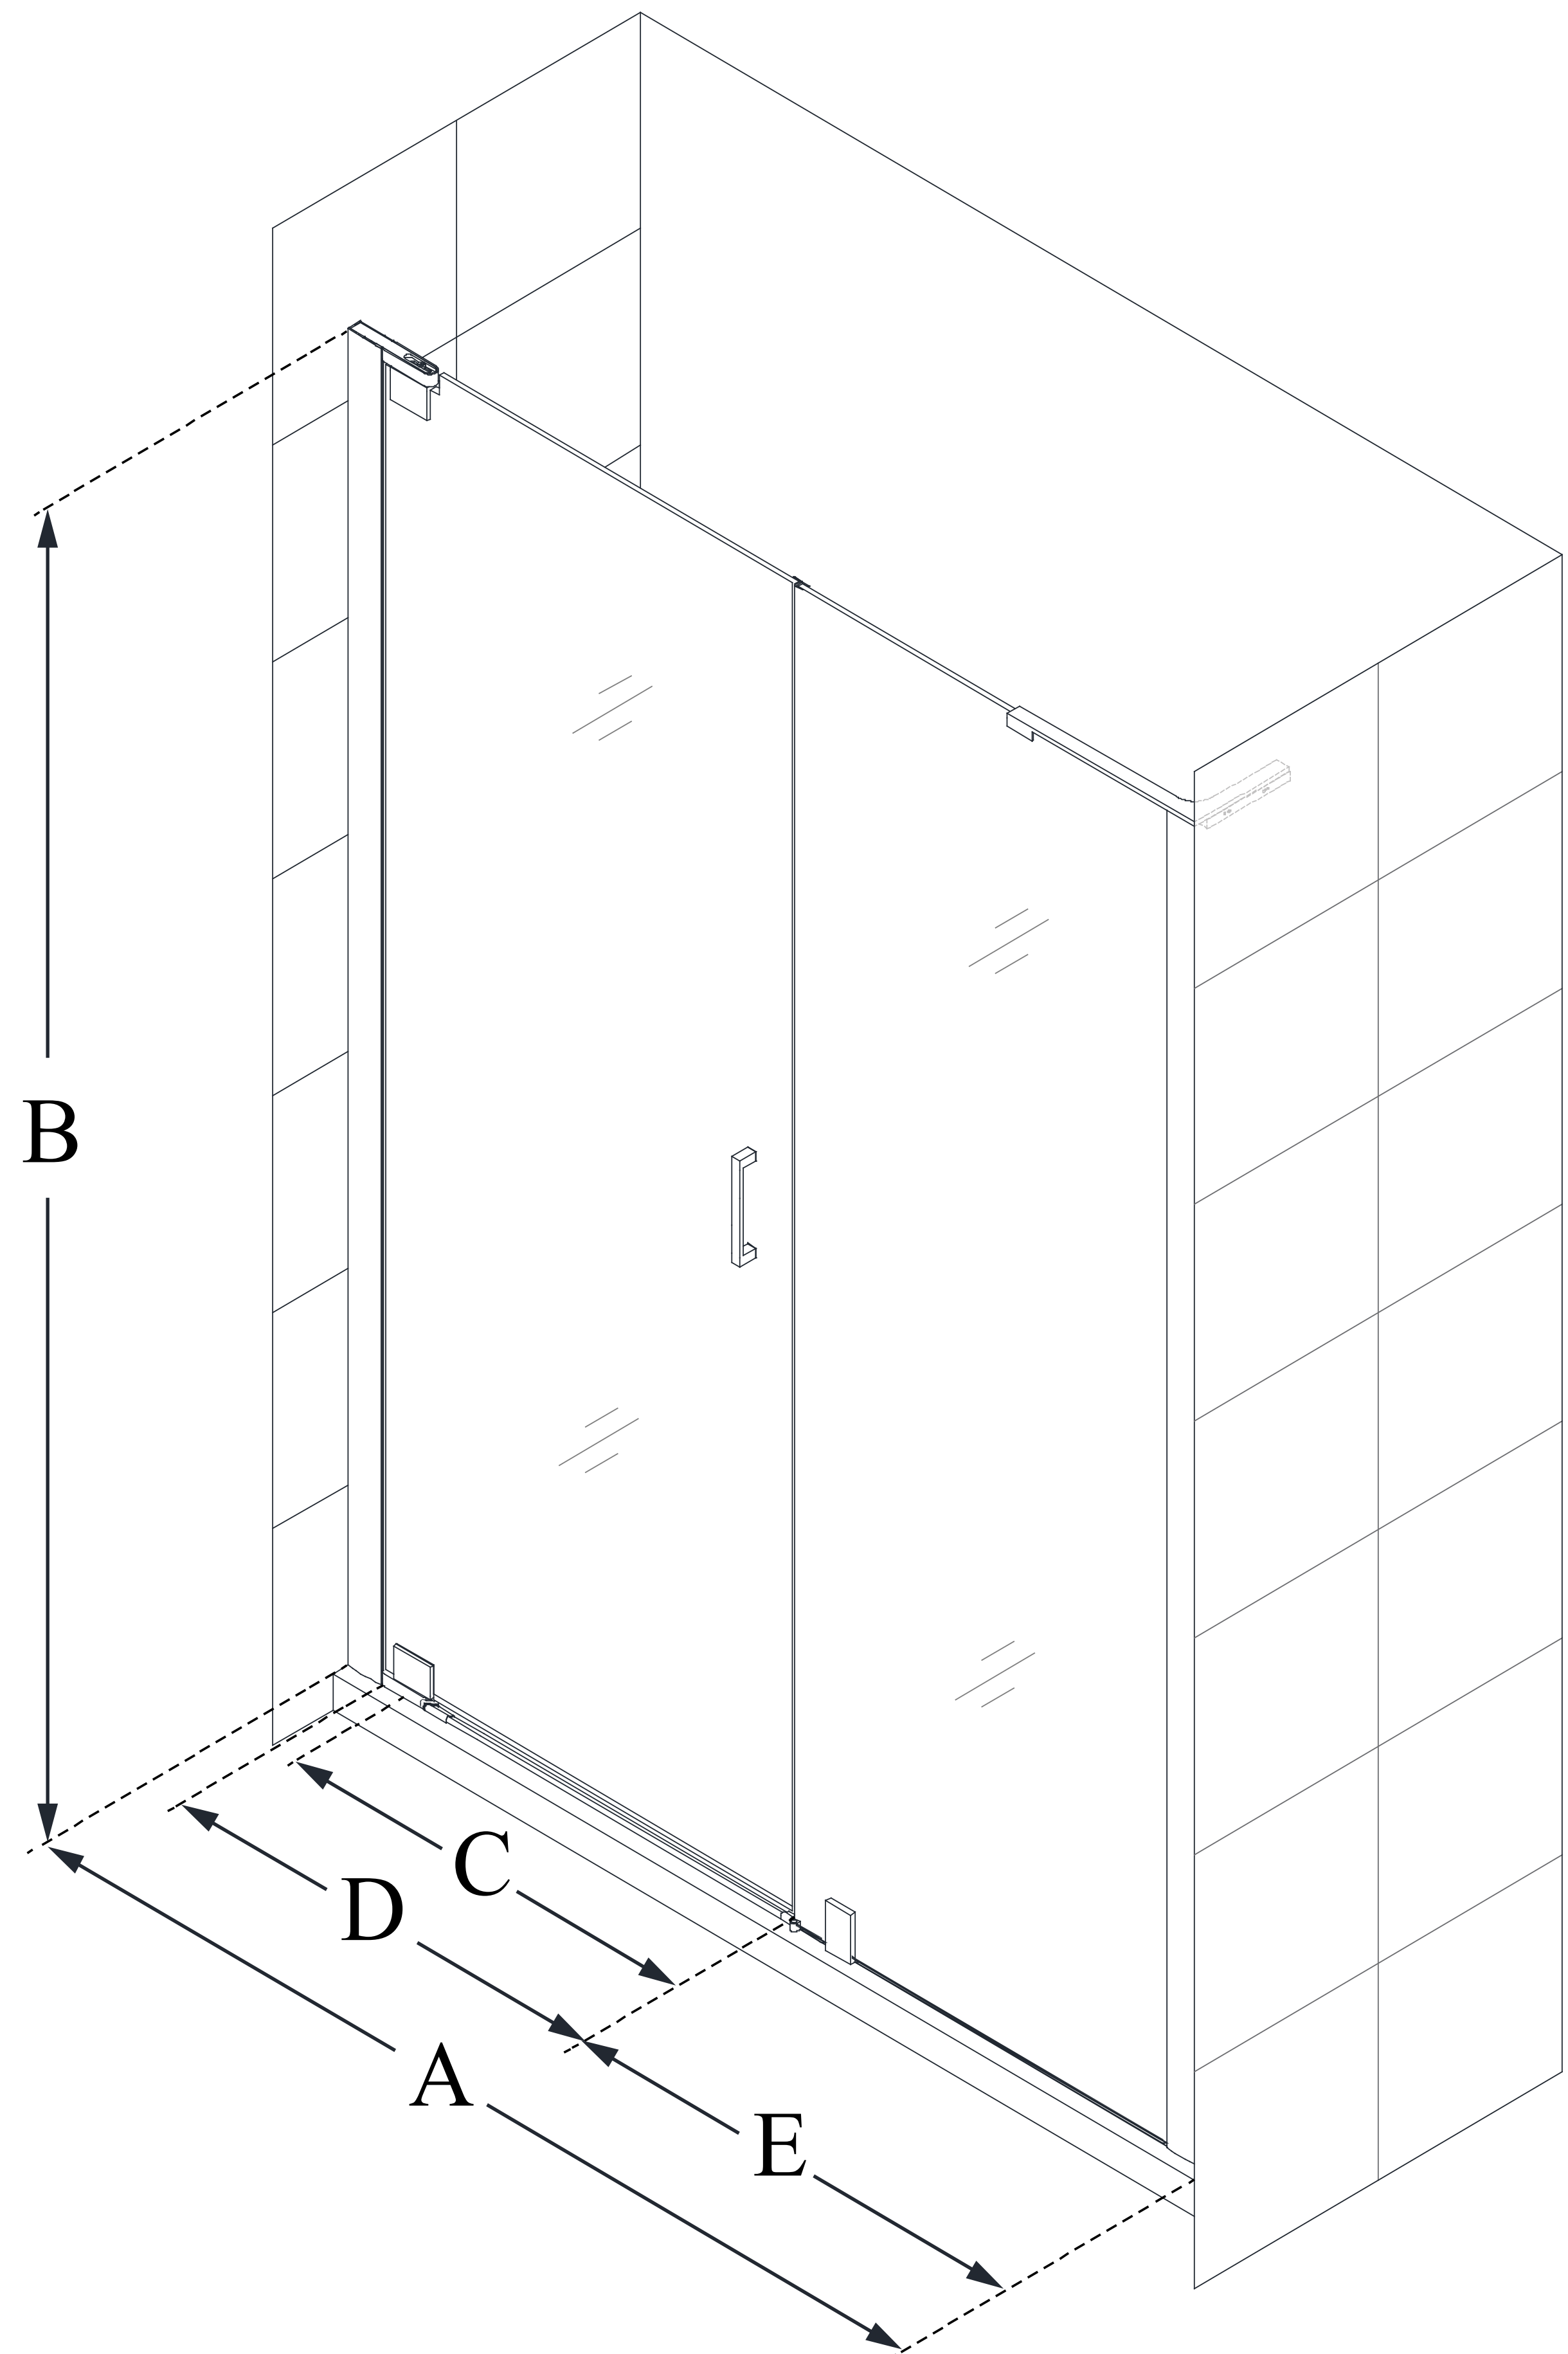

SHDR-4334240

ELEGANCE-LS

DreamLine Elegance-LS 56 - 58
in. W x 72 in. H Frameless Pivot
Shower Door

PIVOT DOOR

CONFIGURATION DIMENSIONS:

A: 56 in. - 58 in.

MODEL WIDTH

B: 72 in.

MODEL HEIGHT

C: 26 1/2 in.

ACCESS WIDTH

D: 29 1/2 in.

DOOR WIDTH

E: 24 in.

INLINE PANEL WIDTH

DreamLine reserves the right to update or modify the hardware or materials pictured without prior notice for the purpose of product improvement and customer satisfaction.