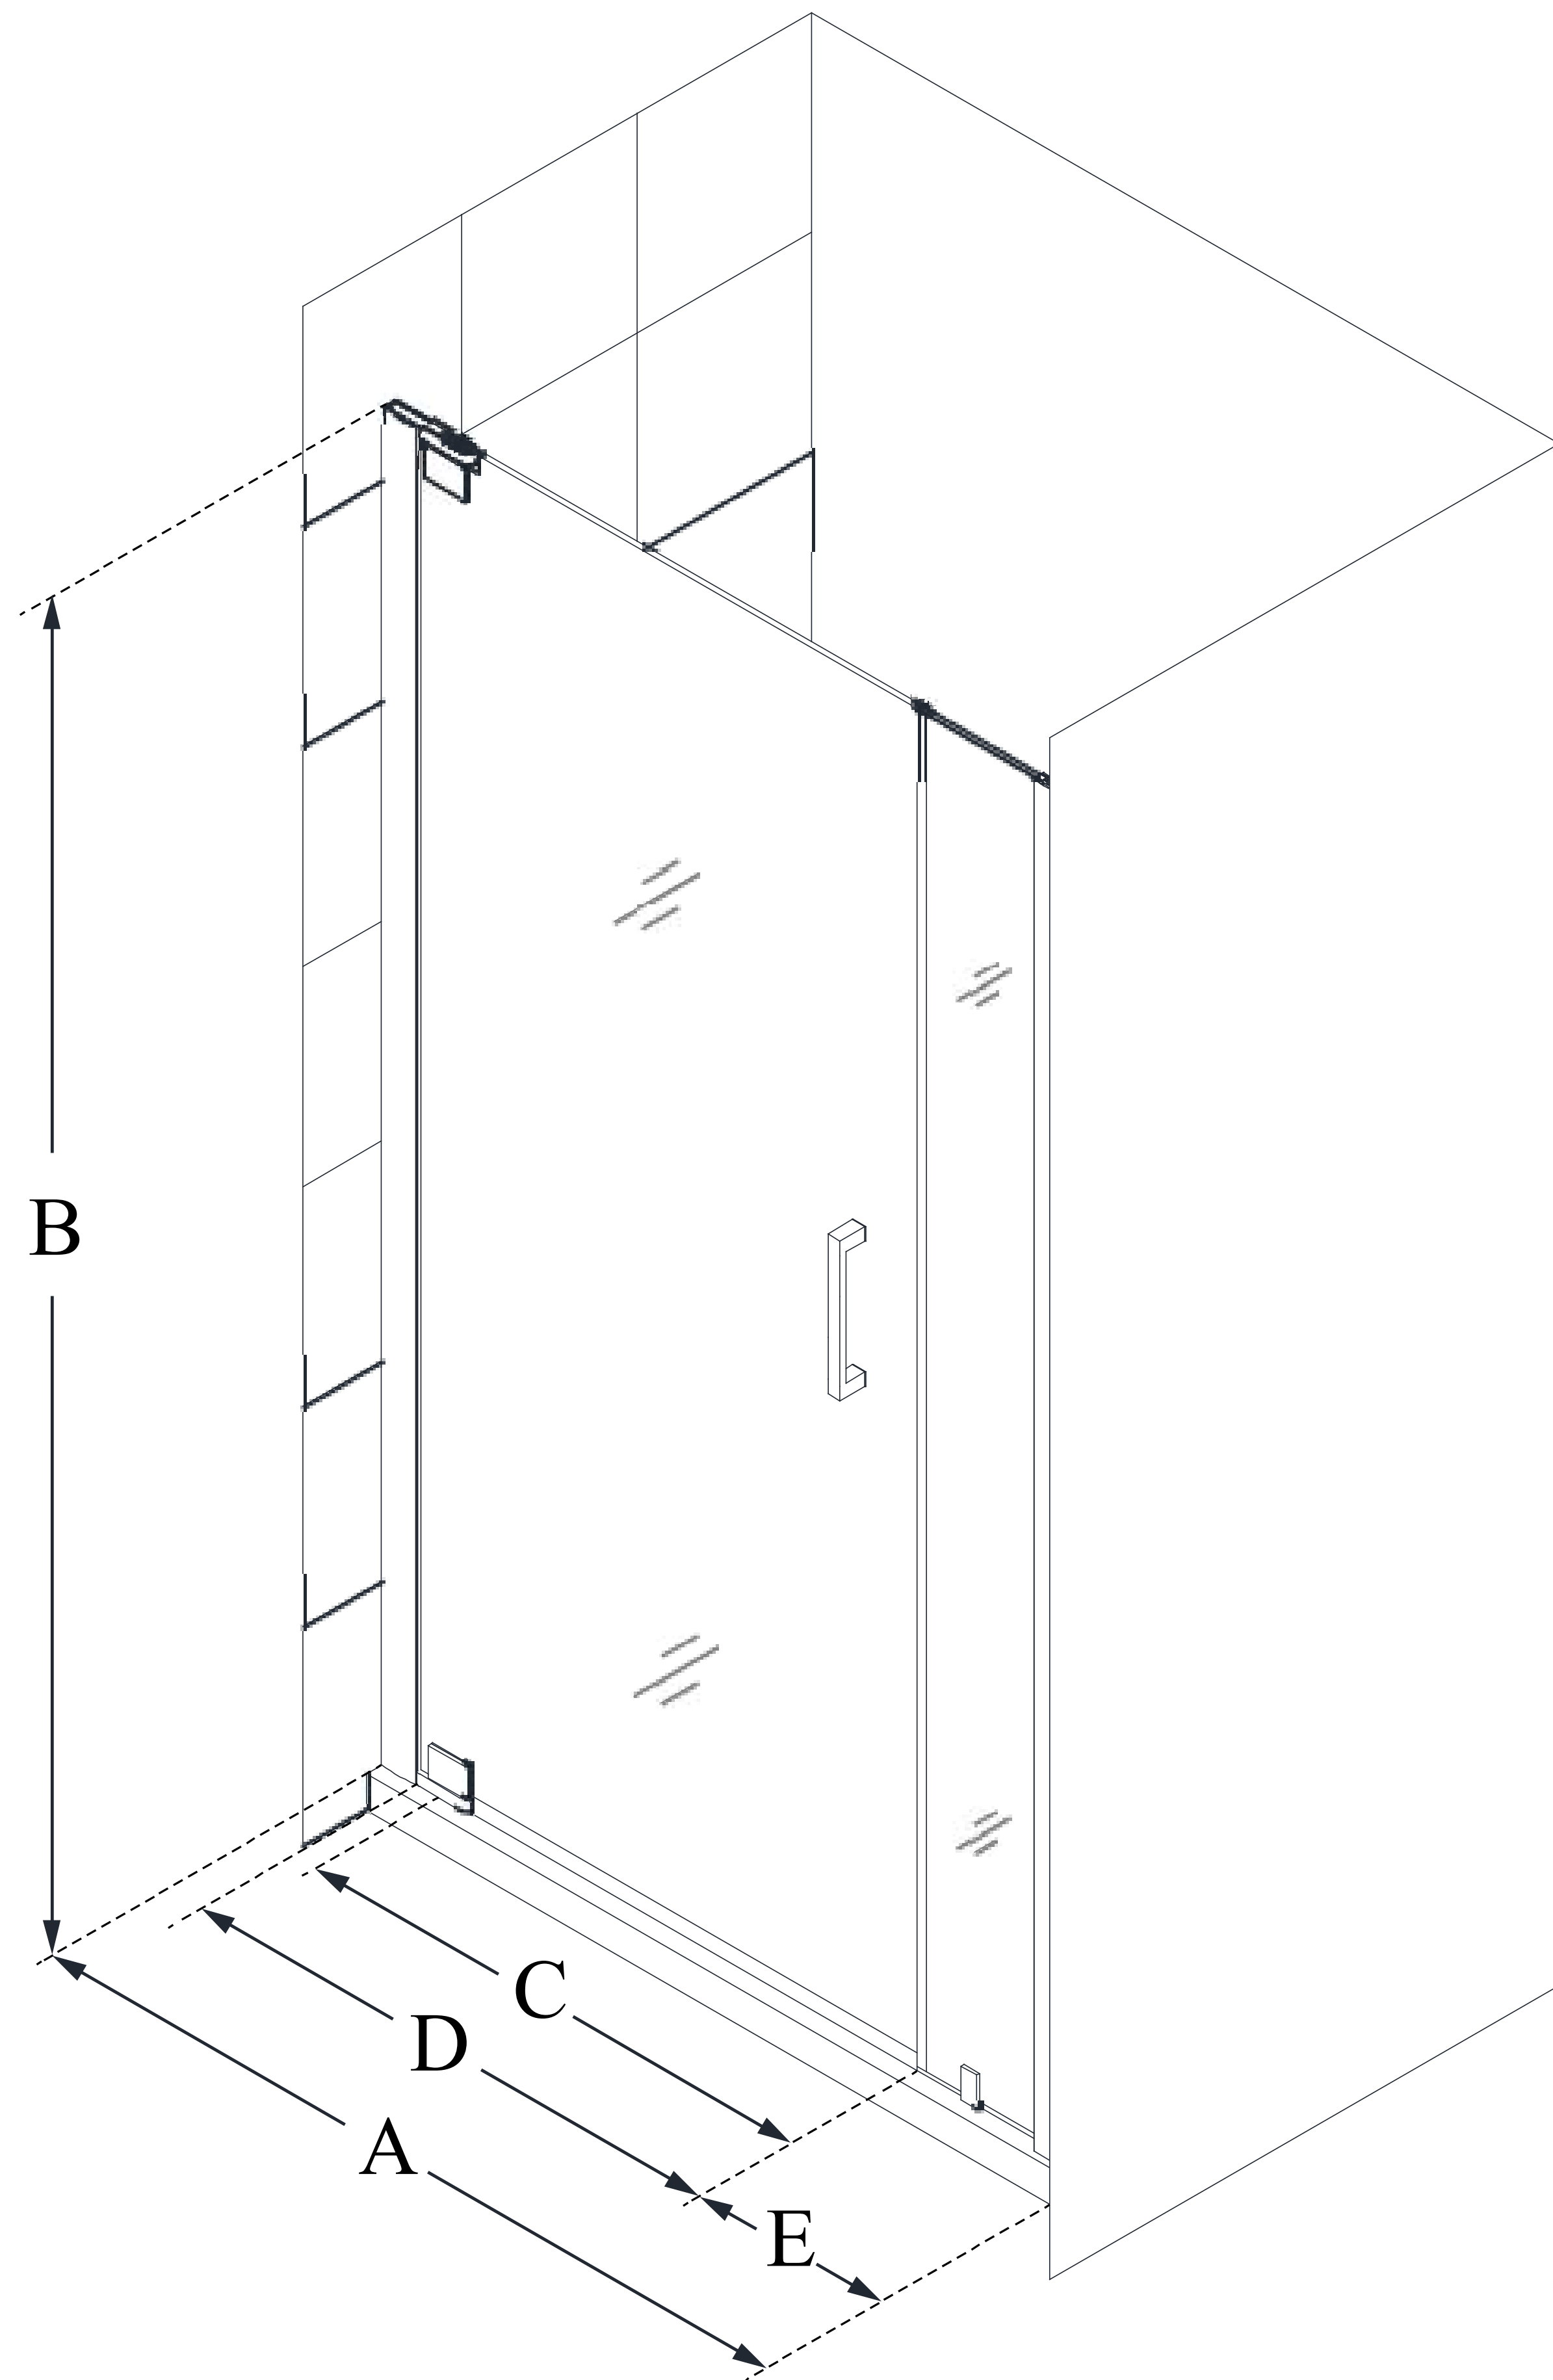

SHDR-4335060

ELEGANCE-LS

DreamLine Elegance-LS 39 3/4 -
41 3/4 in. W x 72 in. H Frameless
Pivot Shower Door

PIVOT DOOR

CONFIGURATION DIMENSIONS:

A: 39 3/4 in. - 41 3/4 in.

MODEL WIDTH

B: 72 in.

MODEL HEIGHT

C: 28 1/4 in.

ACCESS WIDTH

D: 31 1/4 in.

DOOR WIDTH

E: 6 in.

INLINE PANEL WIDTH

DreamLine reserves the right to update or modify the hardware or materials pictured without prior notice for the purpose of product improvement and customer satisfaction.