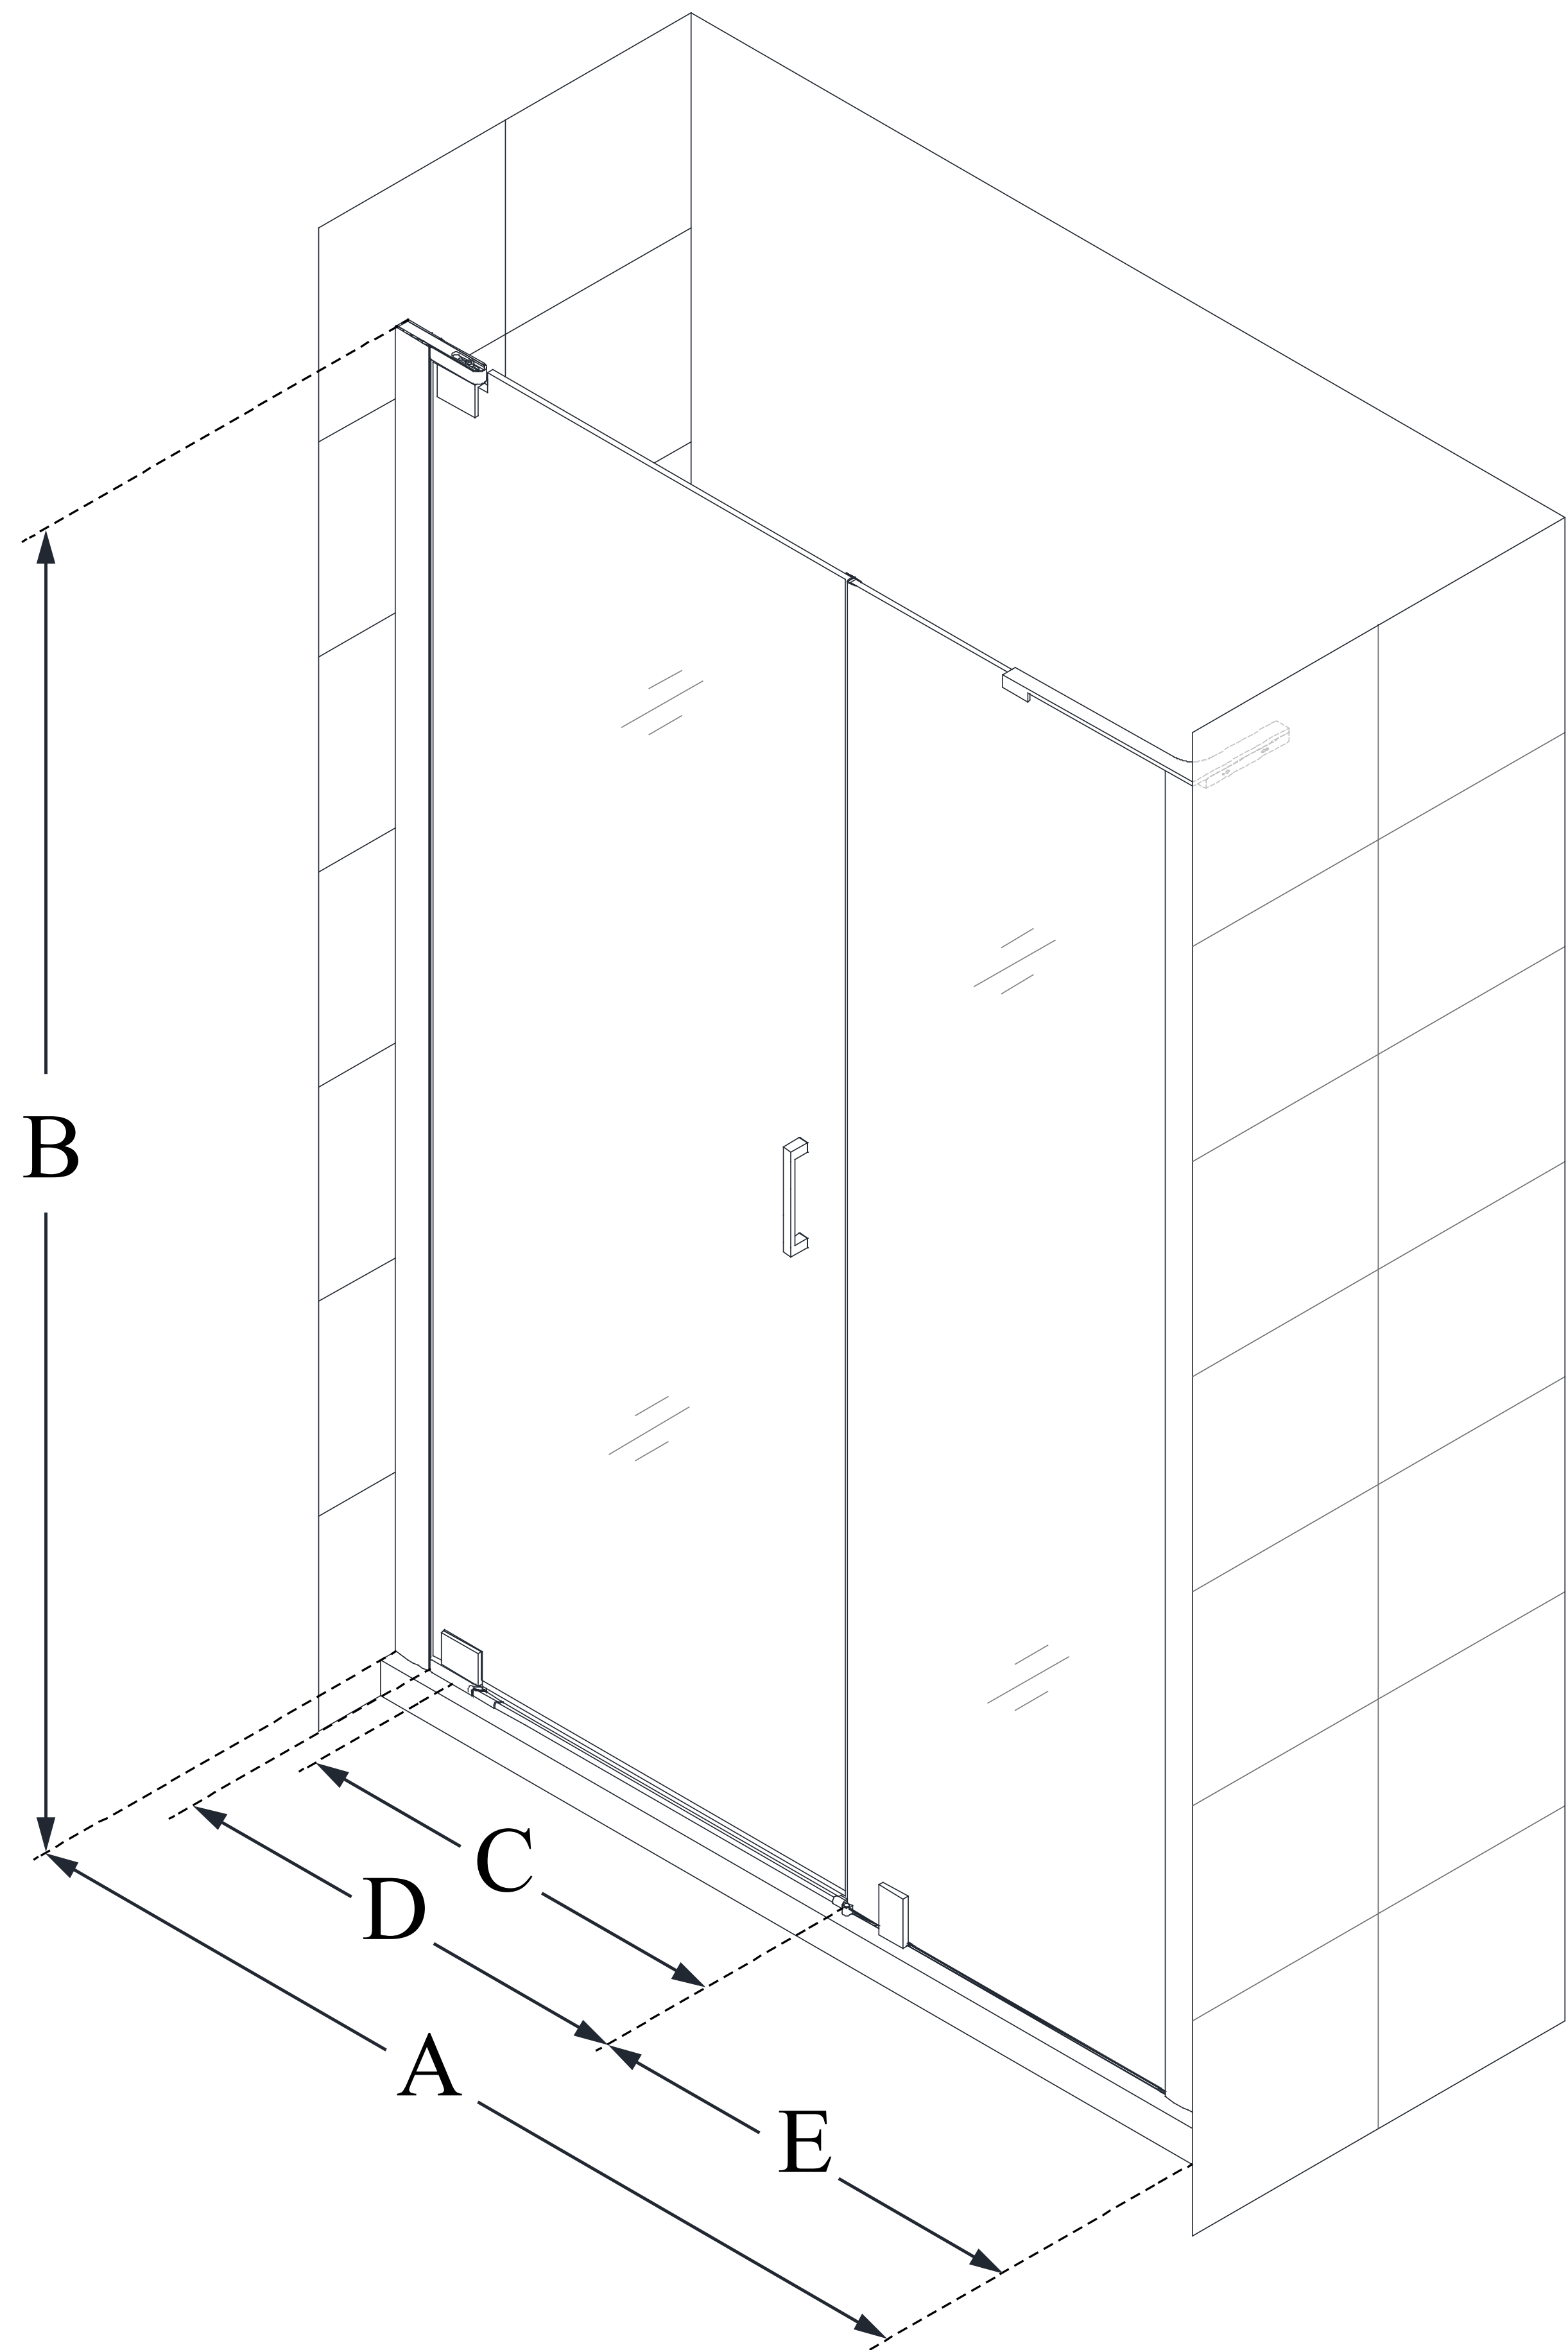

SHDR-4332180

ELEGANCE-LS

DreamLine Elegance-LS 48 1/4 -
50 1/4 in. W x 72 in. H Frameless
Pivot Shower Door

PIVOT DOOR

CONFIGURATION DIMENSIONS:

A: 48 1/4 in. - 50 1/4 in.

MODEL WIDTH

B: 72 in.

MODEL HEIGHT

C: 24 3/4

ACCESS WIDTH

D: 27 3/4 in.

DOOR WIDTH

E: 18 in.

INLINE PANEL WIDTH

DreamLine reserves the right to update or modify the hardware or materials pictured without prior notice for the purpose of product improvement and customer satisfaction.