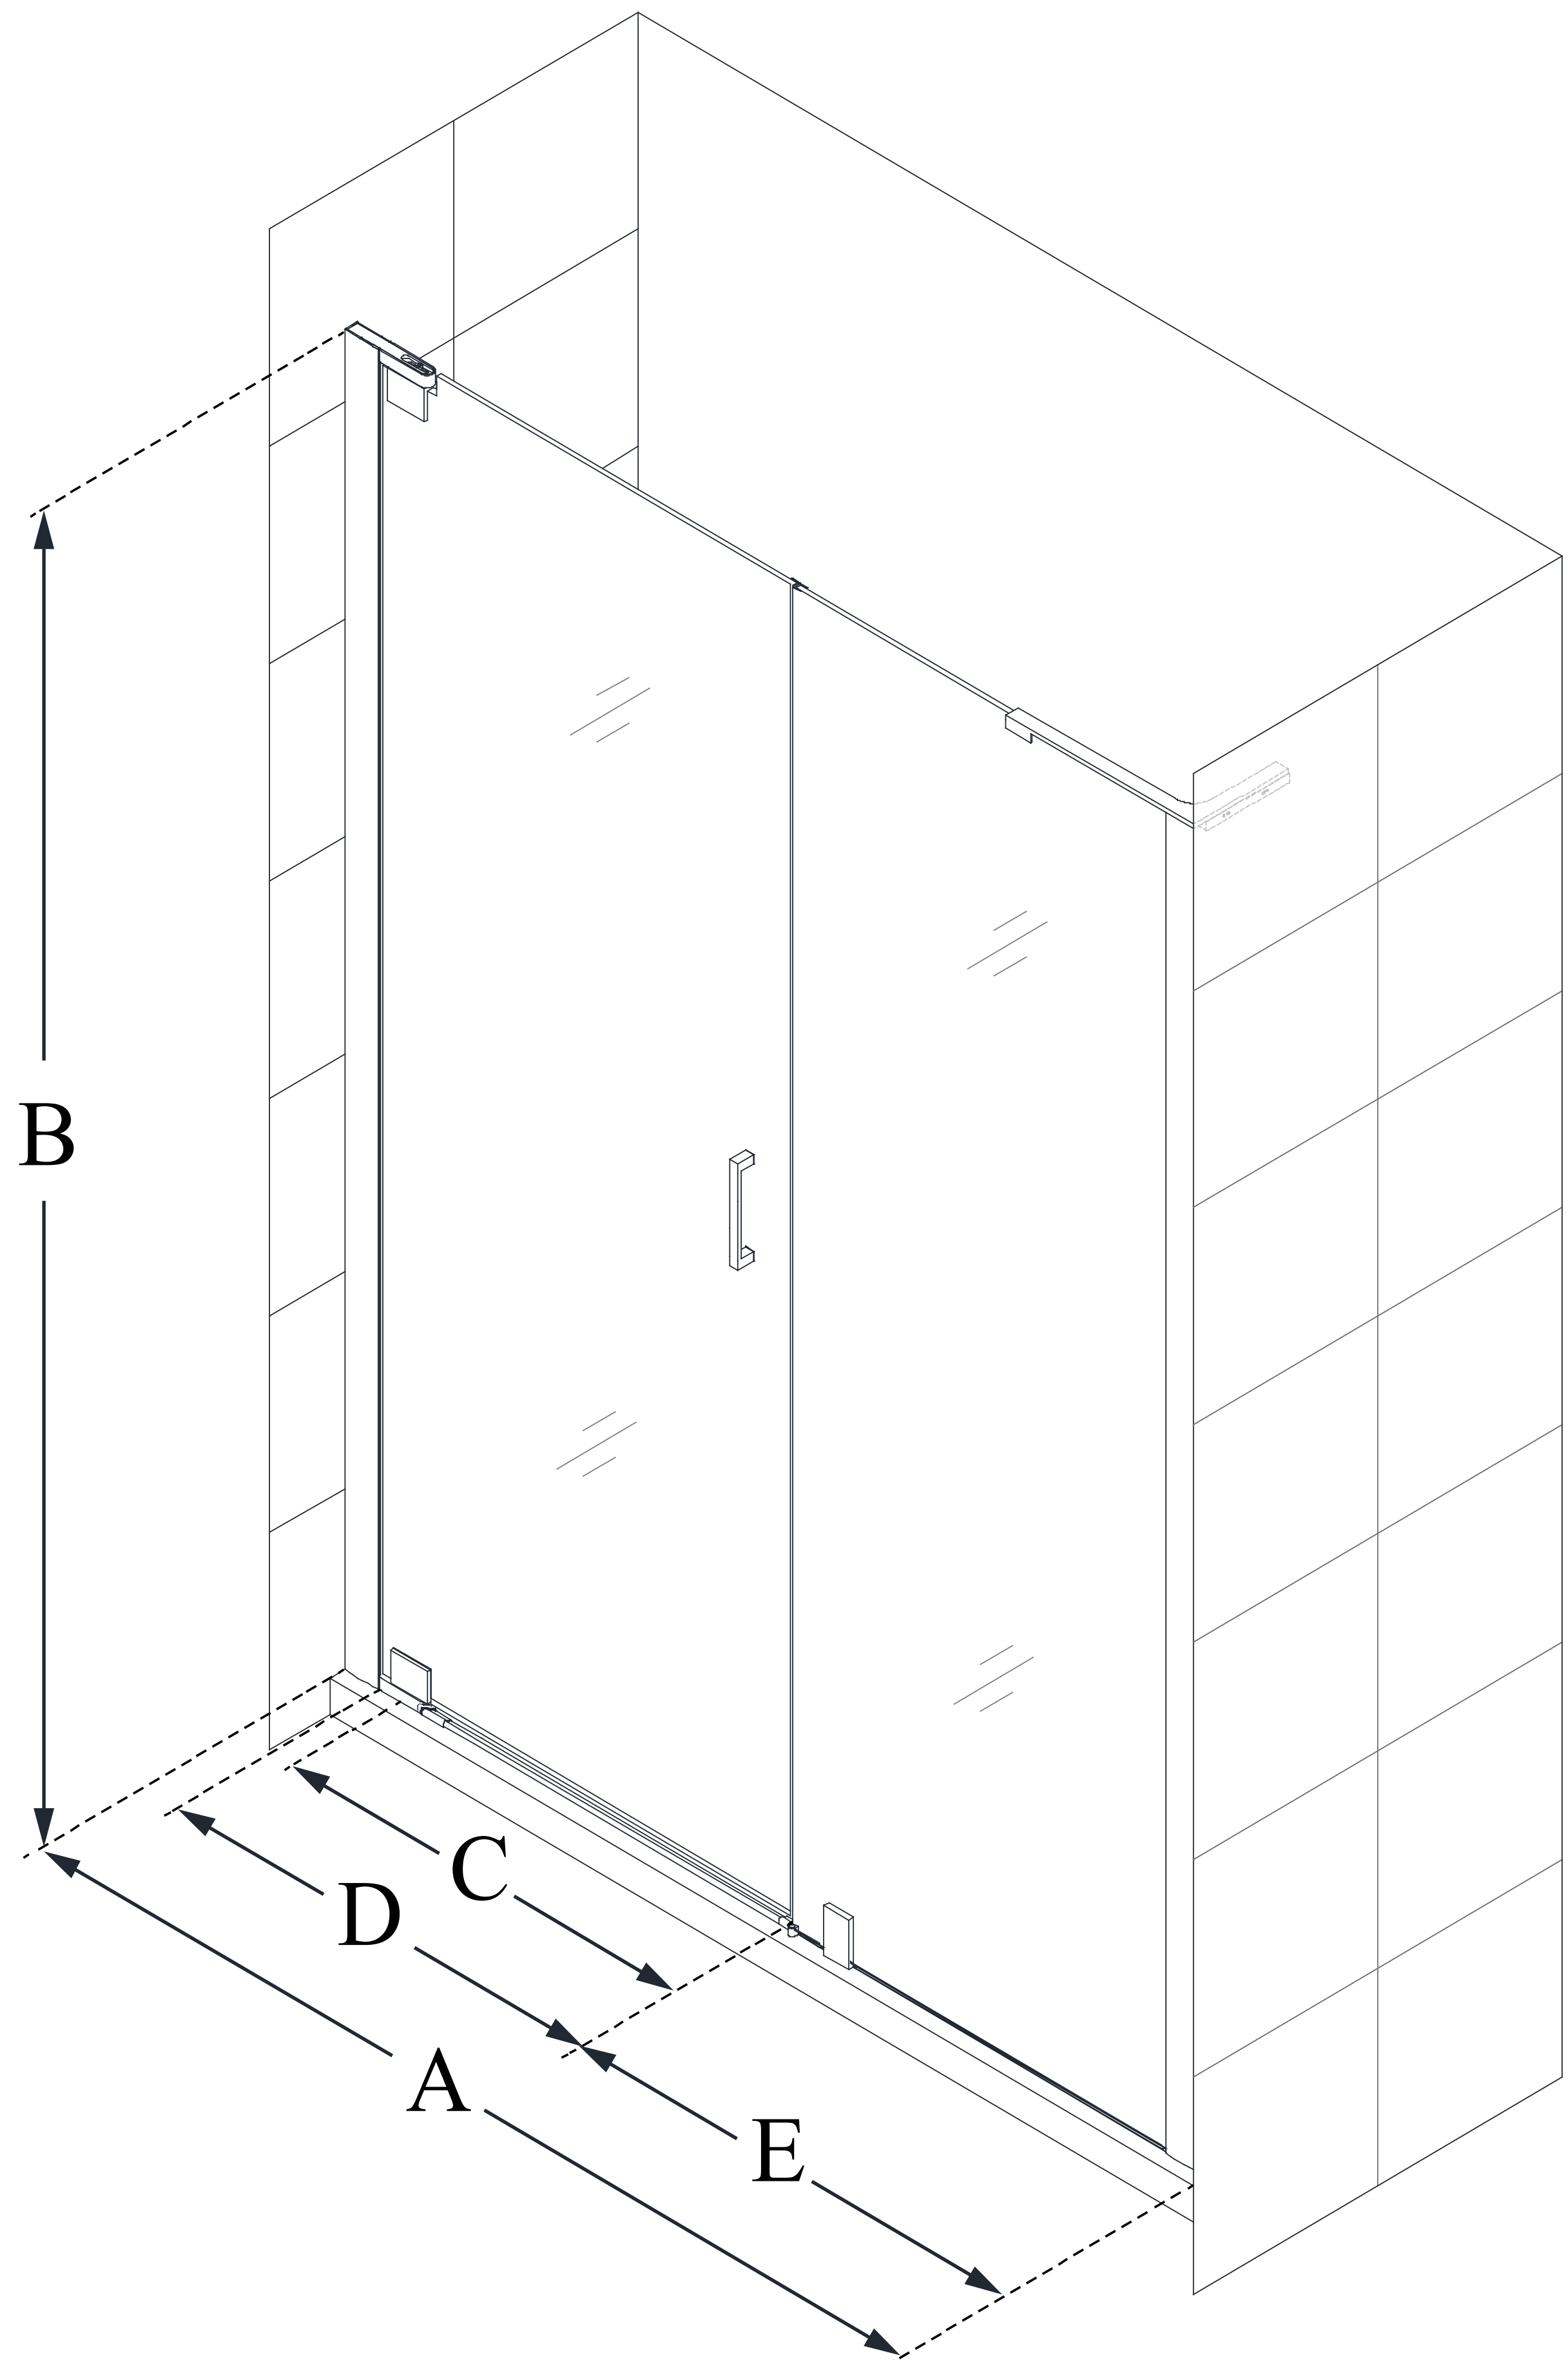

SHDR-4335240

ELEGANCE-LS

DreamLine Elegance-LS 57 3/4 -
59 3/4 in. W x 72 in. H Frameless
Pivot Shower Door

PIVOT DOOR

CONFIGURATION DIMENSIONS:

A: 57 3/4 in. - 59 3/4 in.

MODEL WIDTH

B: 72 in.

MODEL HEIGHT

C: 28 1/4 in.

ACCESS WIDTH

D: 31 1/4 in.

DOOR WIDTH

E: 24 in.

INLINE PANEL WIDTH

DreamLine reserves the right to update or modify the hardware or materials pictured without prior notice for the purpose of product improvement and customer satisfaction.