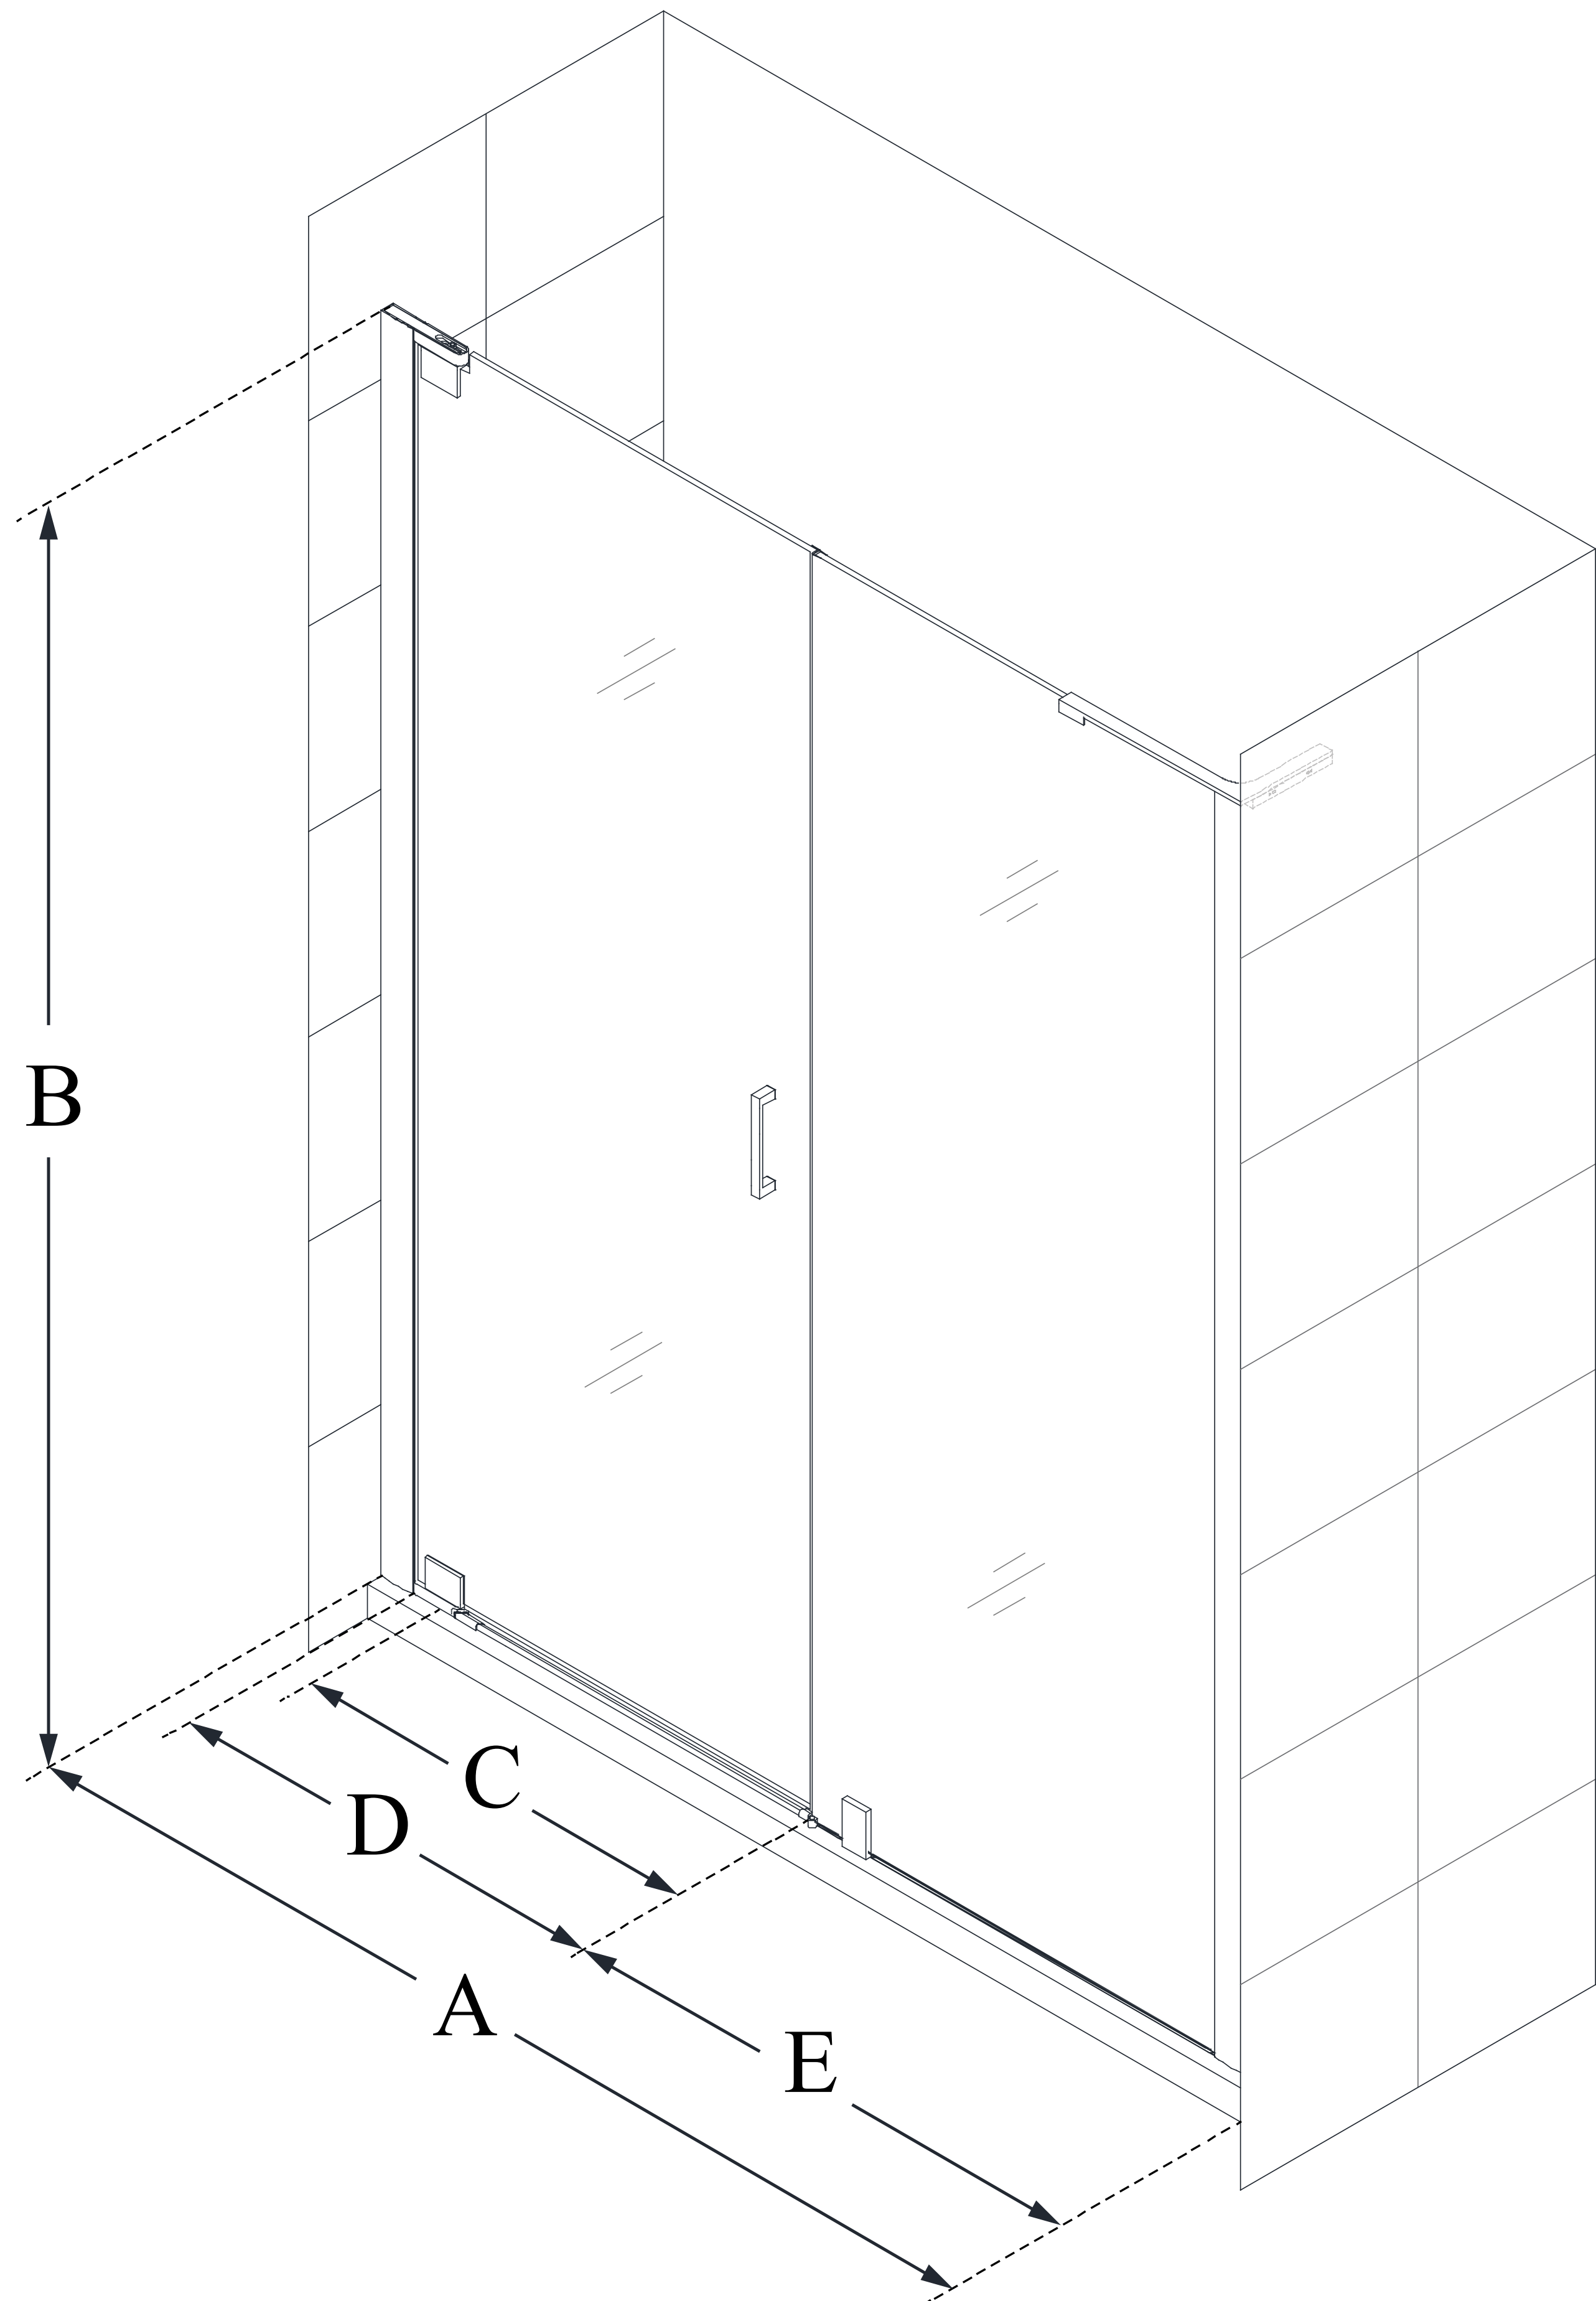

SHDR-4334300

ELEGANCE-LS

DreamLine Elegance-LS 62 - 64
in. W x 72 in. H Frameless Pivot
Shower Door

PIVOT DOOR

**CONFIGURATION
DIMENSIONS:**

A: 62 in. - 64 in.

MODEL WIDTH

B: 72 in.

MODEL HEIGHT

C: 26 1/2 in.

ACCESS WIDTH

D: 29 1/2 in.

DOOR WIDTH

E: 30 in.

INLINE PANEL WIDTH

DreamLine reserves the right to update or modify the hardware or materials pictured without prior notice for the purpose of product improvement and customer satisfaction.