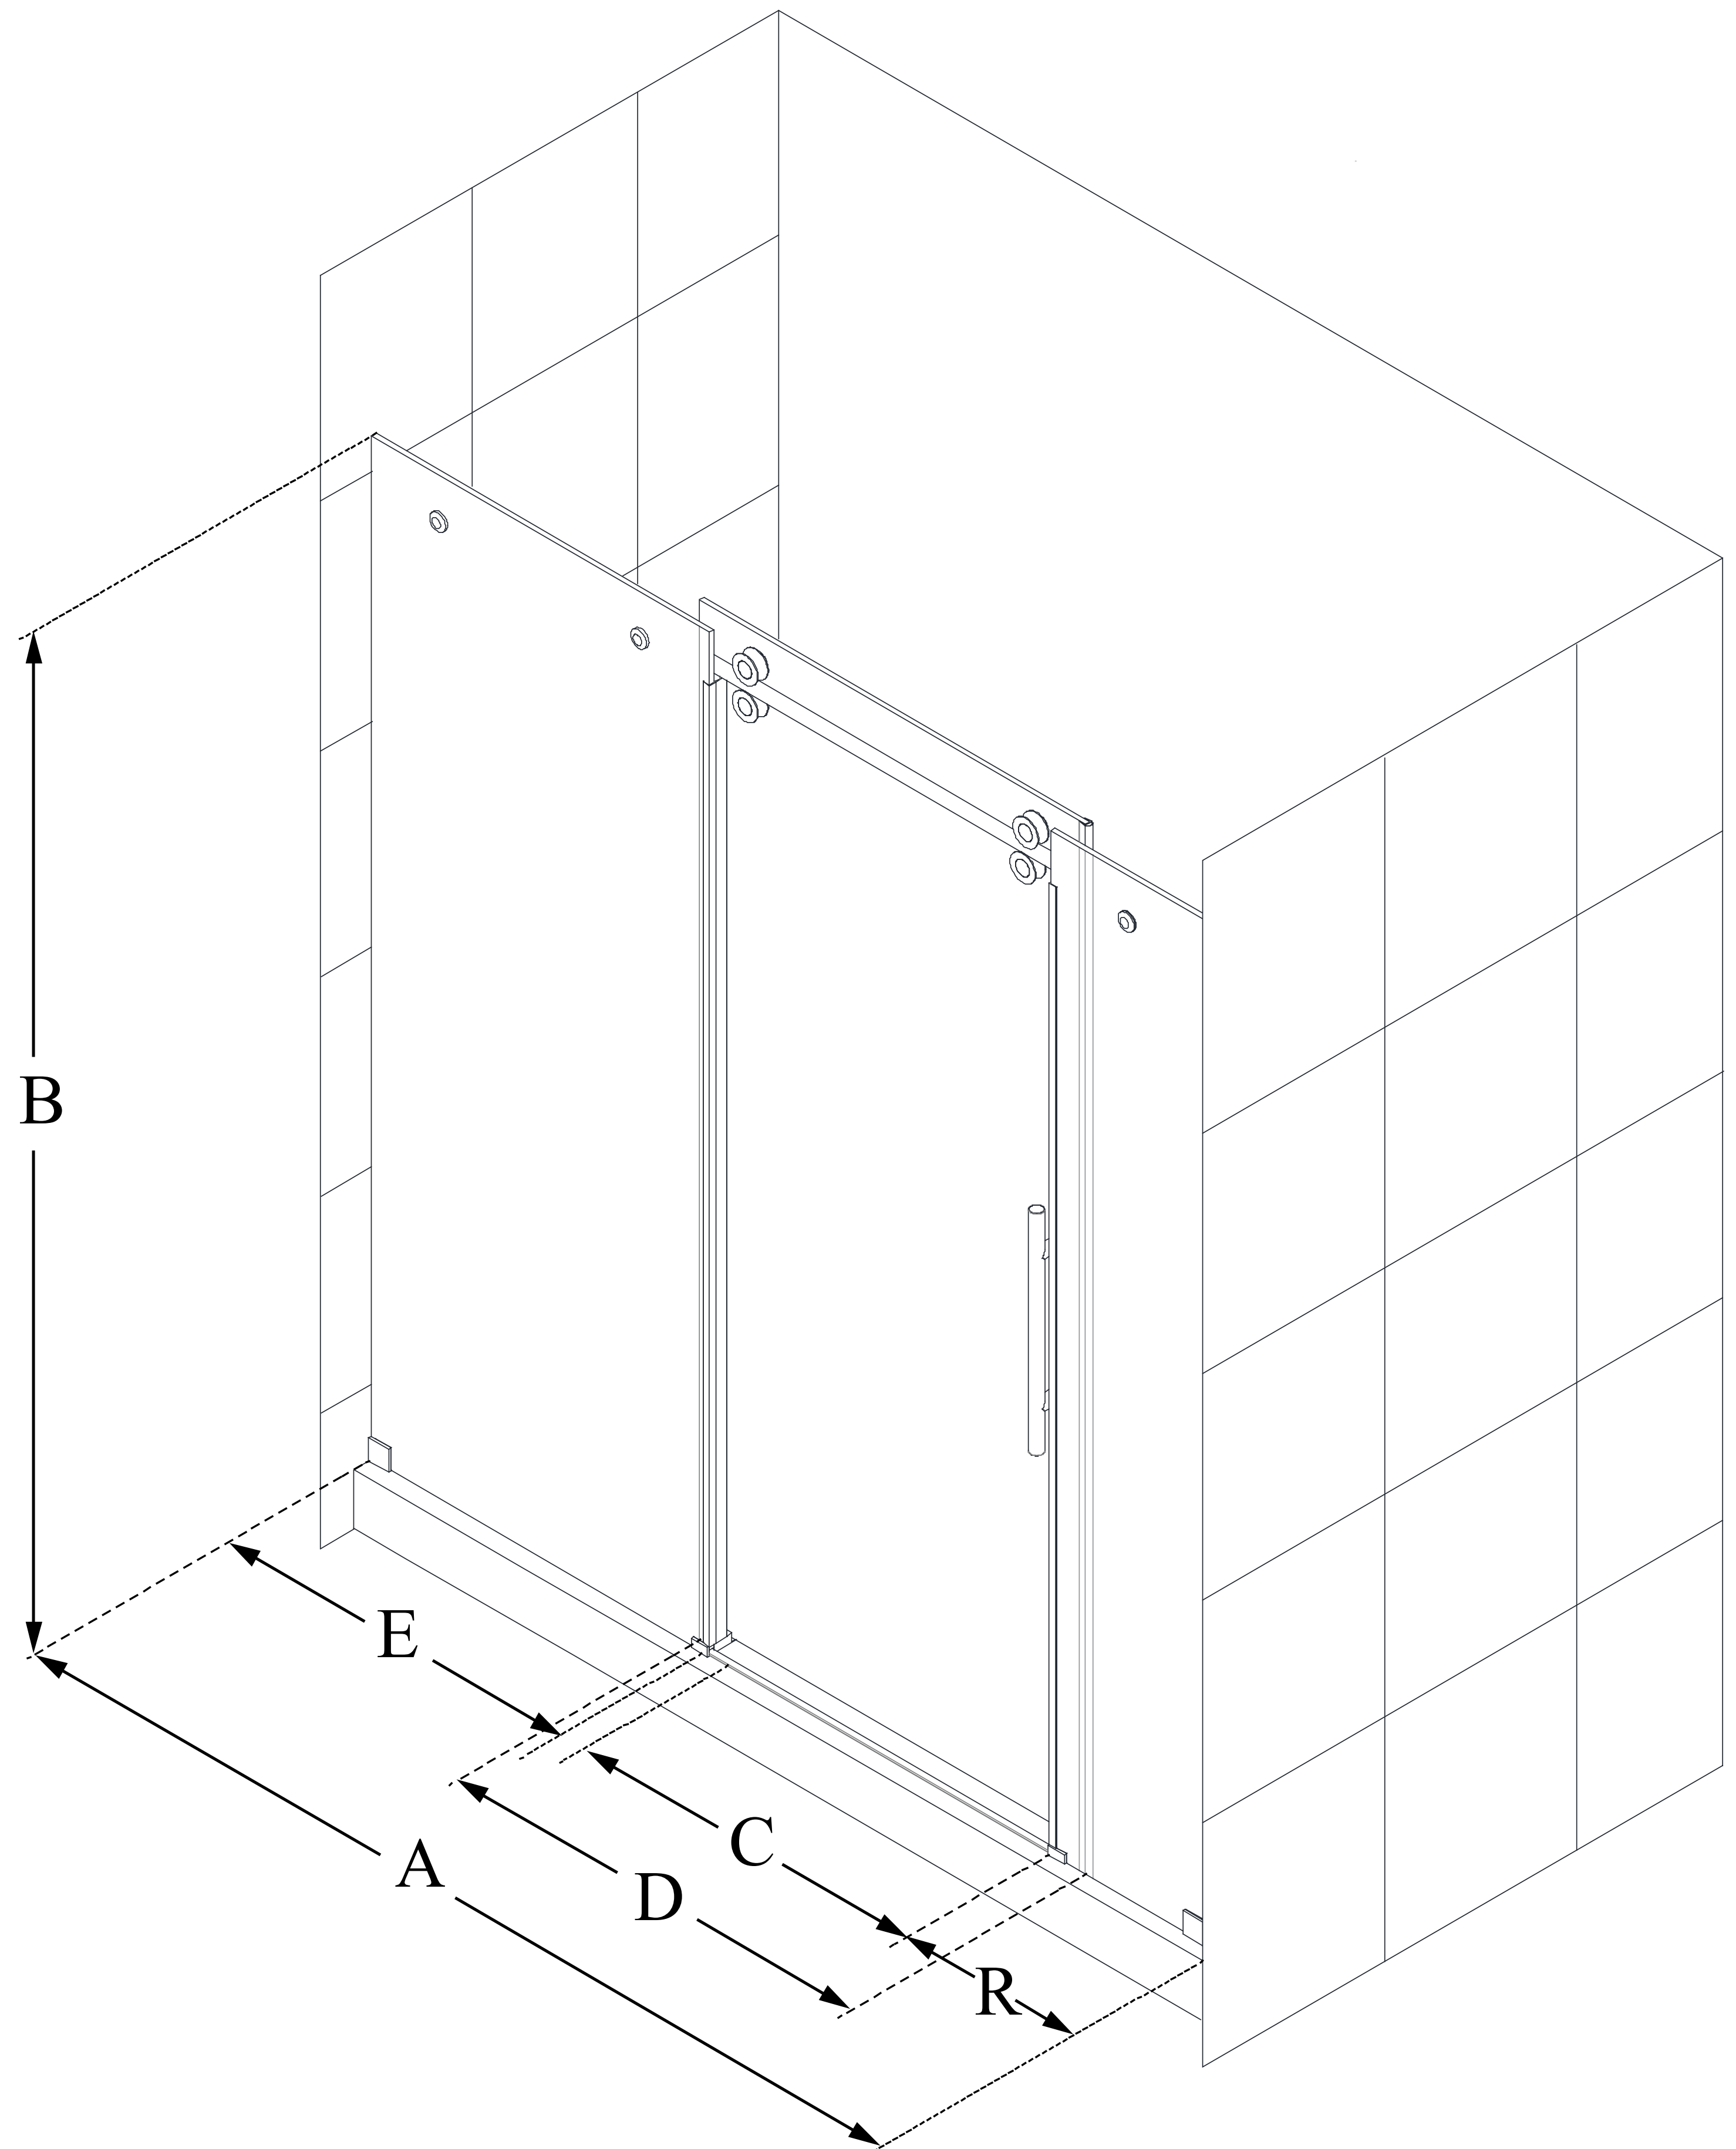

SHDR-61727620

ENIGMA-XO

DreamLine Enigma-XO 68-72 in.
W x 76 in. H Fully Frameless Sliding
Shower Door

SLIDING DOOR

CONFIGURATION DIMENSIONS:

A: 68 - 72 in.

MODEL WIDTH

B: 76 in.

MODEL HEIGHT

C: 21 5/8 - 25 5/8 in.

ACCESS WIDTH

D: 32 1/16 in.

DOOR WIDTH

E: 29 3/16 in.

INLINE PANEL WIDTH

R: 13 3/8 in.

RETURN PANEL WIDTH

DreamLine reserves the right to update or modify the hardware or materials pictured without prior notice for the purpose of product improvement and customer satisfaction.