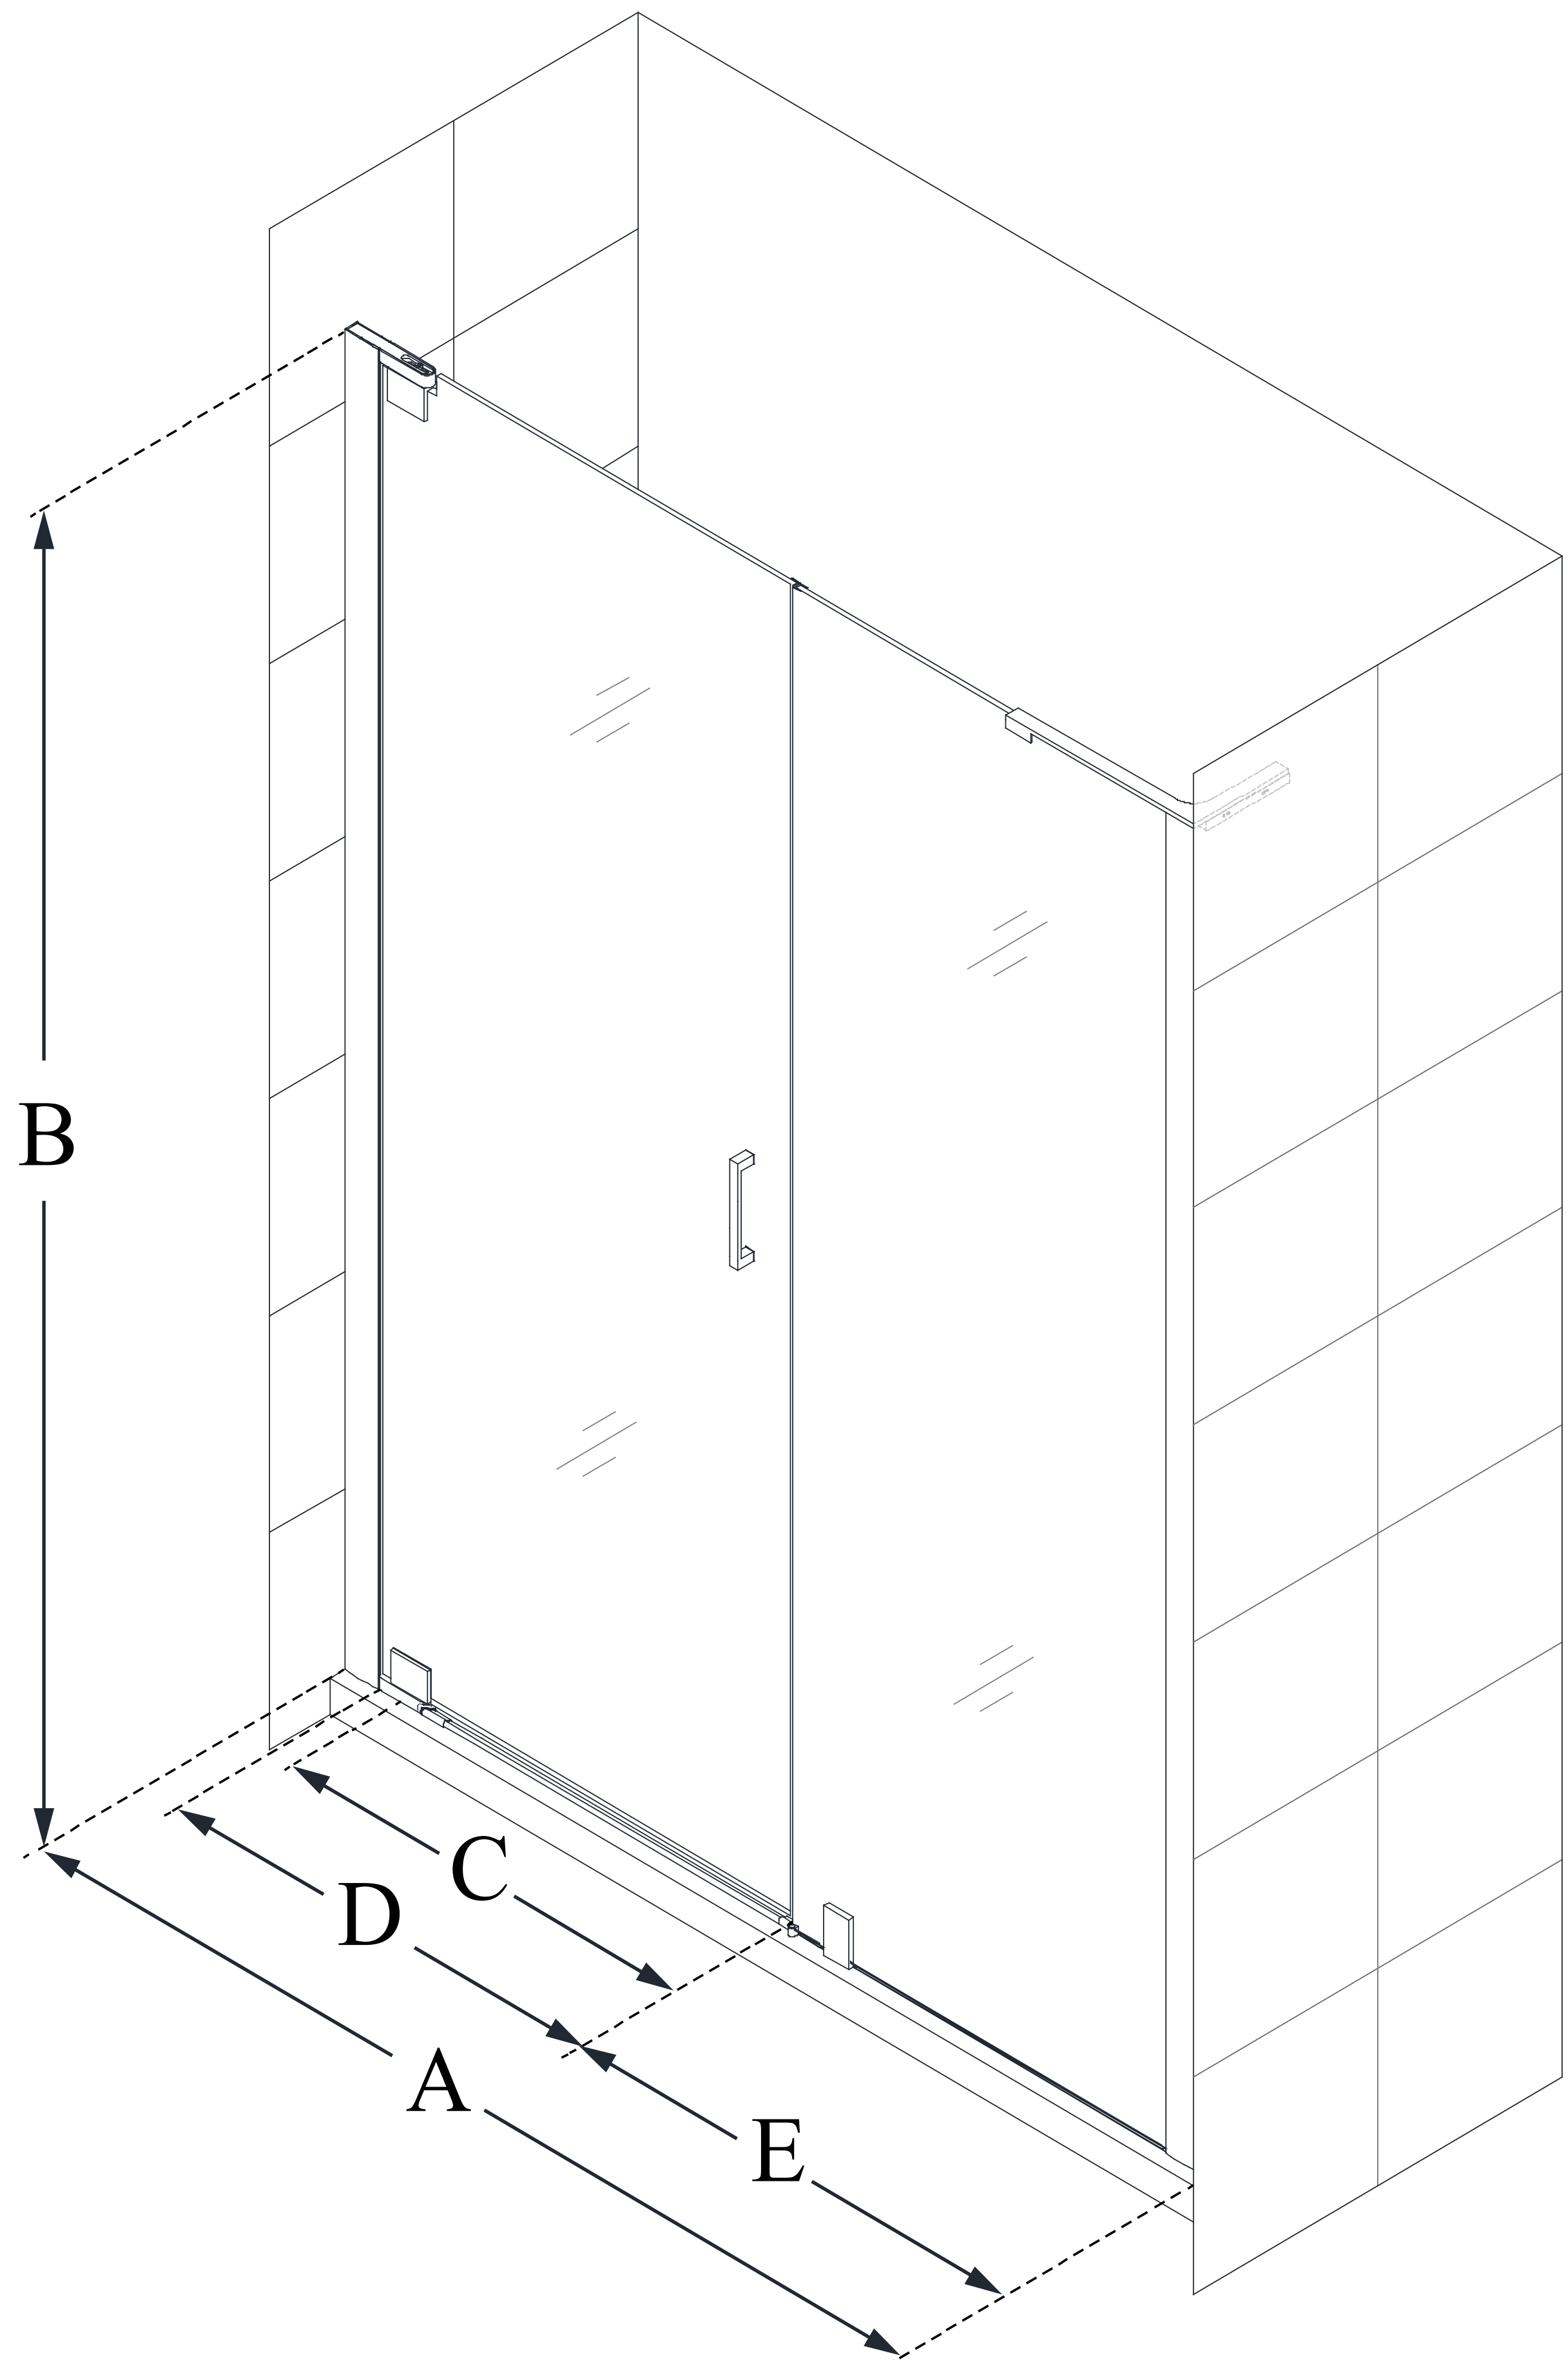

SHDR-4330240

ELEGANCE-LS

DreamLine Elegance-LS 52 1/2 -
54 1/2 in. W x 72 in. H Frameless
Pivot Shower Door

PIVOT DOOR

CONFIGURATION DIMENSIONS:

A: 52 1/2 in. - 54 1/2 in.

MODEL WIDTH

B: 72 in.

MODEL HEIGHT

C: 23 in.

ACCESS WIDTH

D: 26 in.

DOOR WIDTH

E: 24 in.

INLINE PANEL WIDTH

DreamLine reserves the right to update or modify the hardware or materials pictured without prior notice for the purpose of product improvement and customer satisfaction.