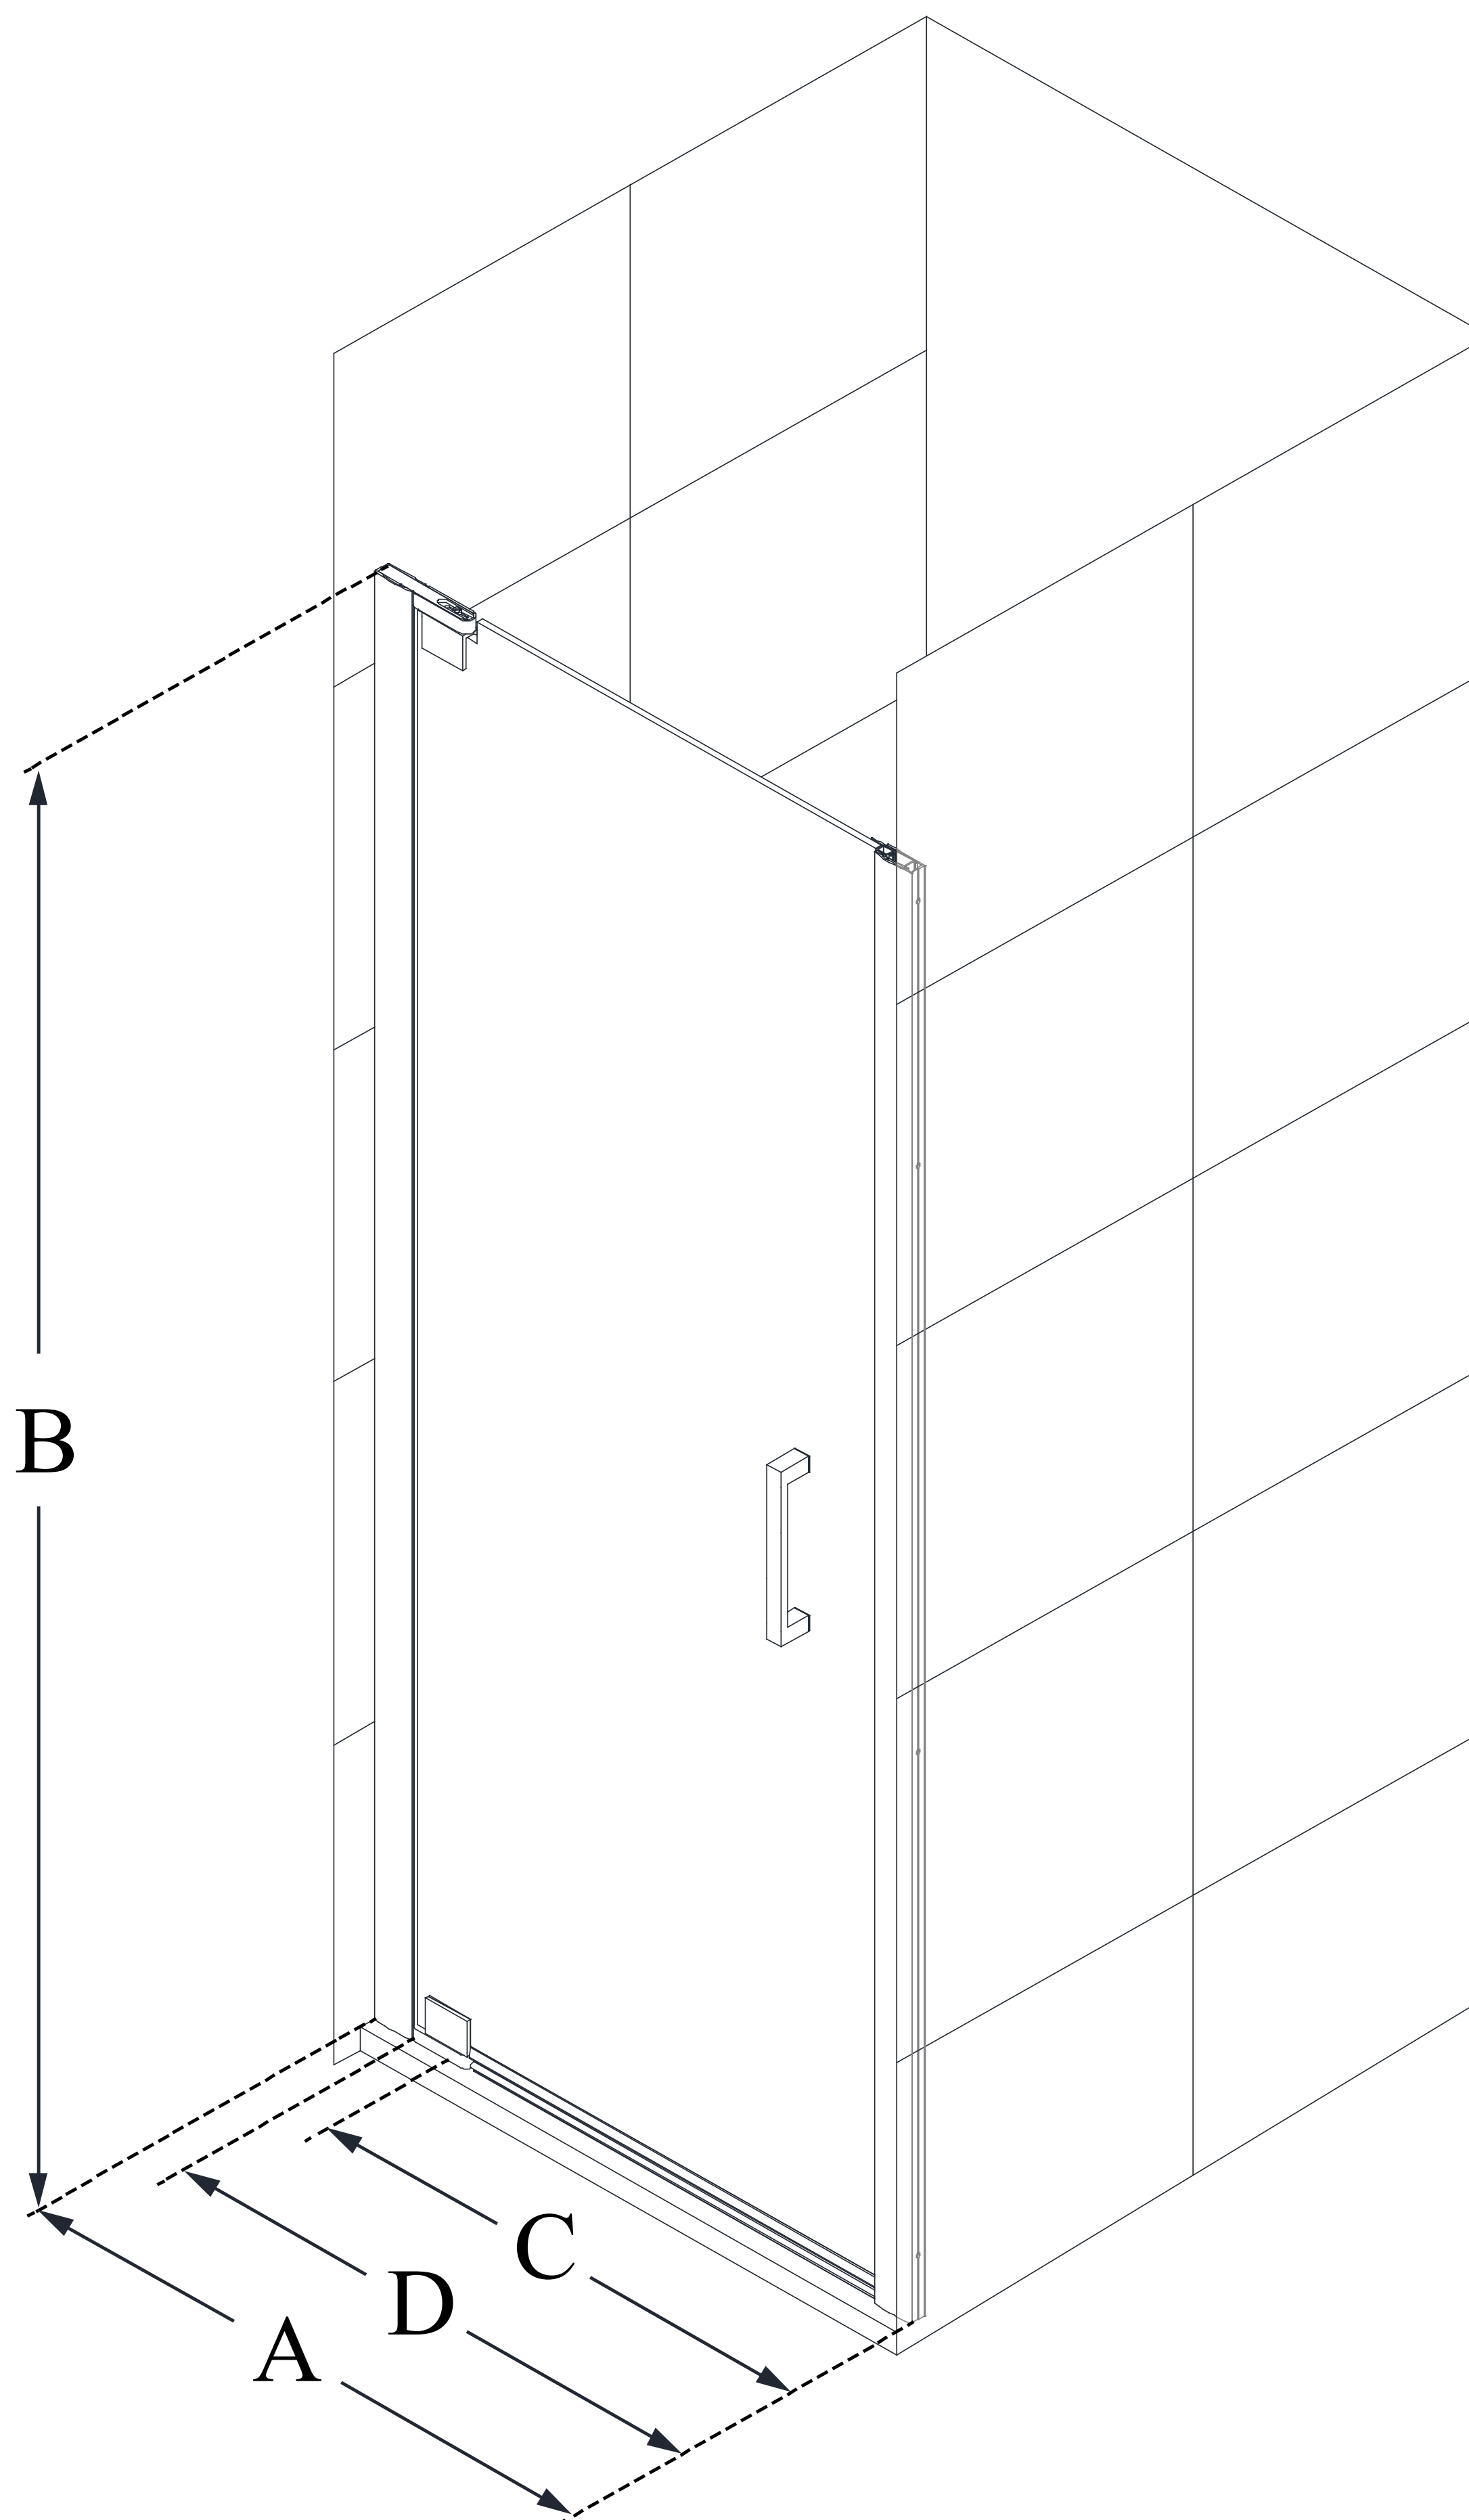

## **ELEGANCE-LS**

DreamLine Elegance-LS 30 1/2 -  
32 1/2 in. W x 72 in. H Frameless  
Pivot Shower Door

**PIVOT DOOR**

### **CONFIGURATION DIMENSIONS:**

**A: 30 1/2 in. - 32 1/2 in.**

MODEL WIDTH

**B: 72 in.**

MODEL HEIGHT

**C: 23 in.**

ACCESS WIDTH

**D: 26 in.**

DOOR WIDTH

**E: -**

INLINE PANEL WIDTH

DreamLine reserves the right to update or modify the hardware or materials pictured without prior notice for the purpose of product improvement and customer satisfaction.