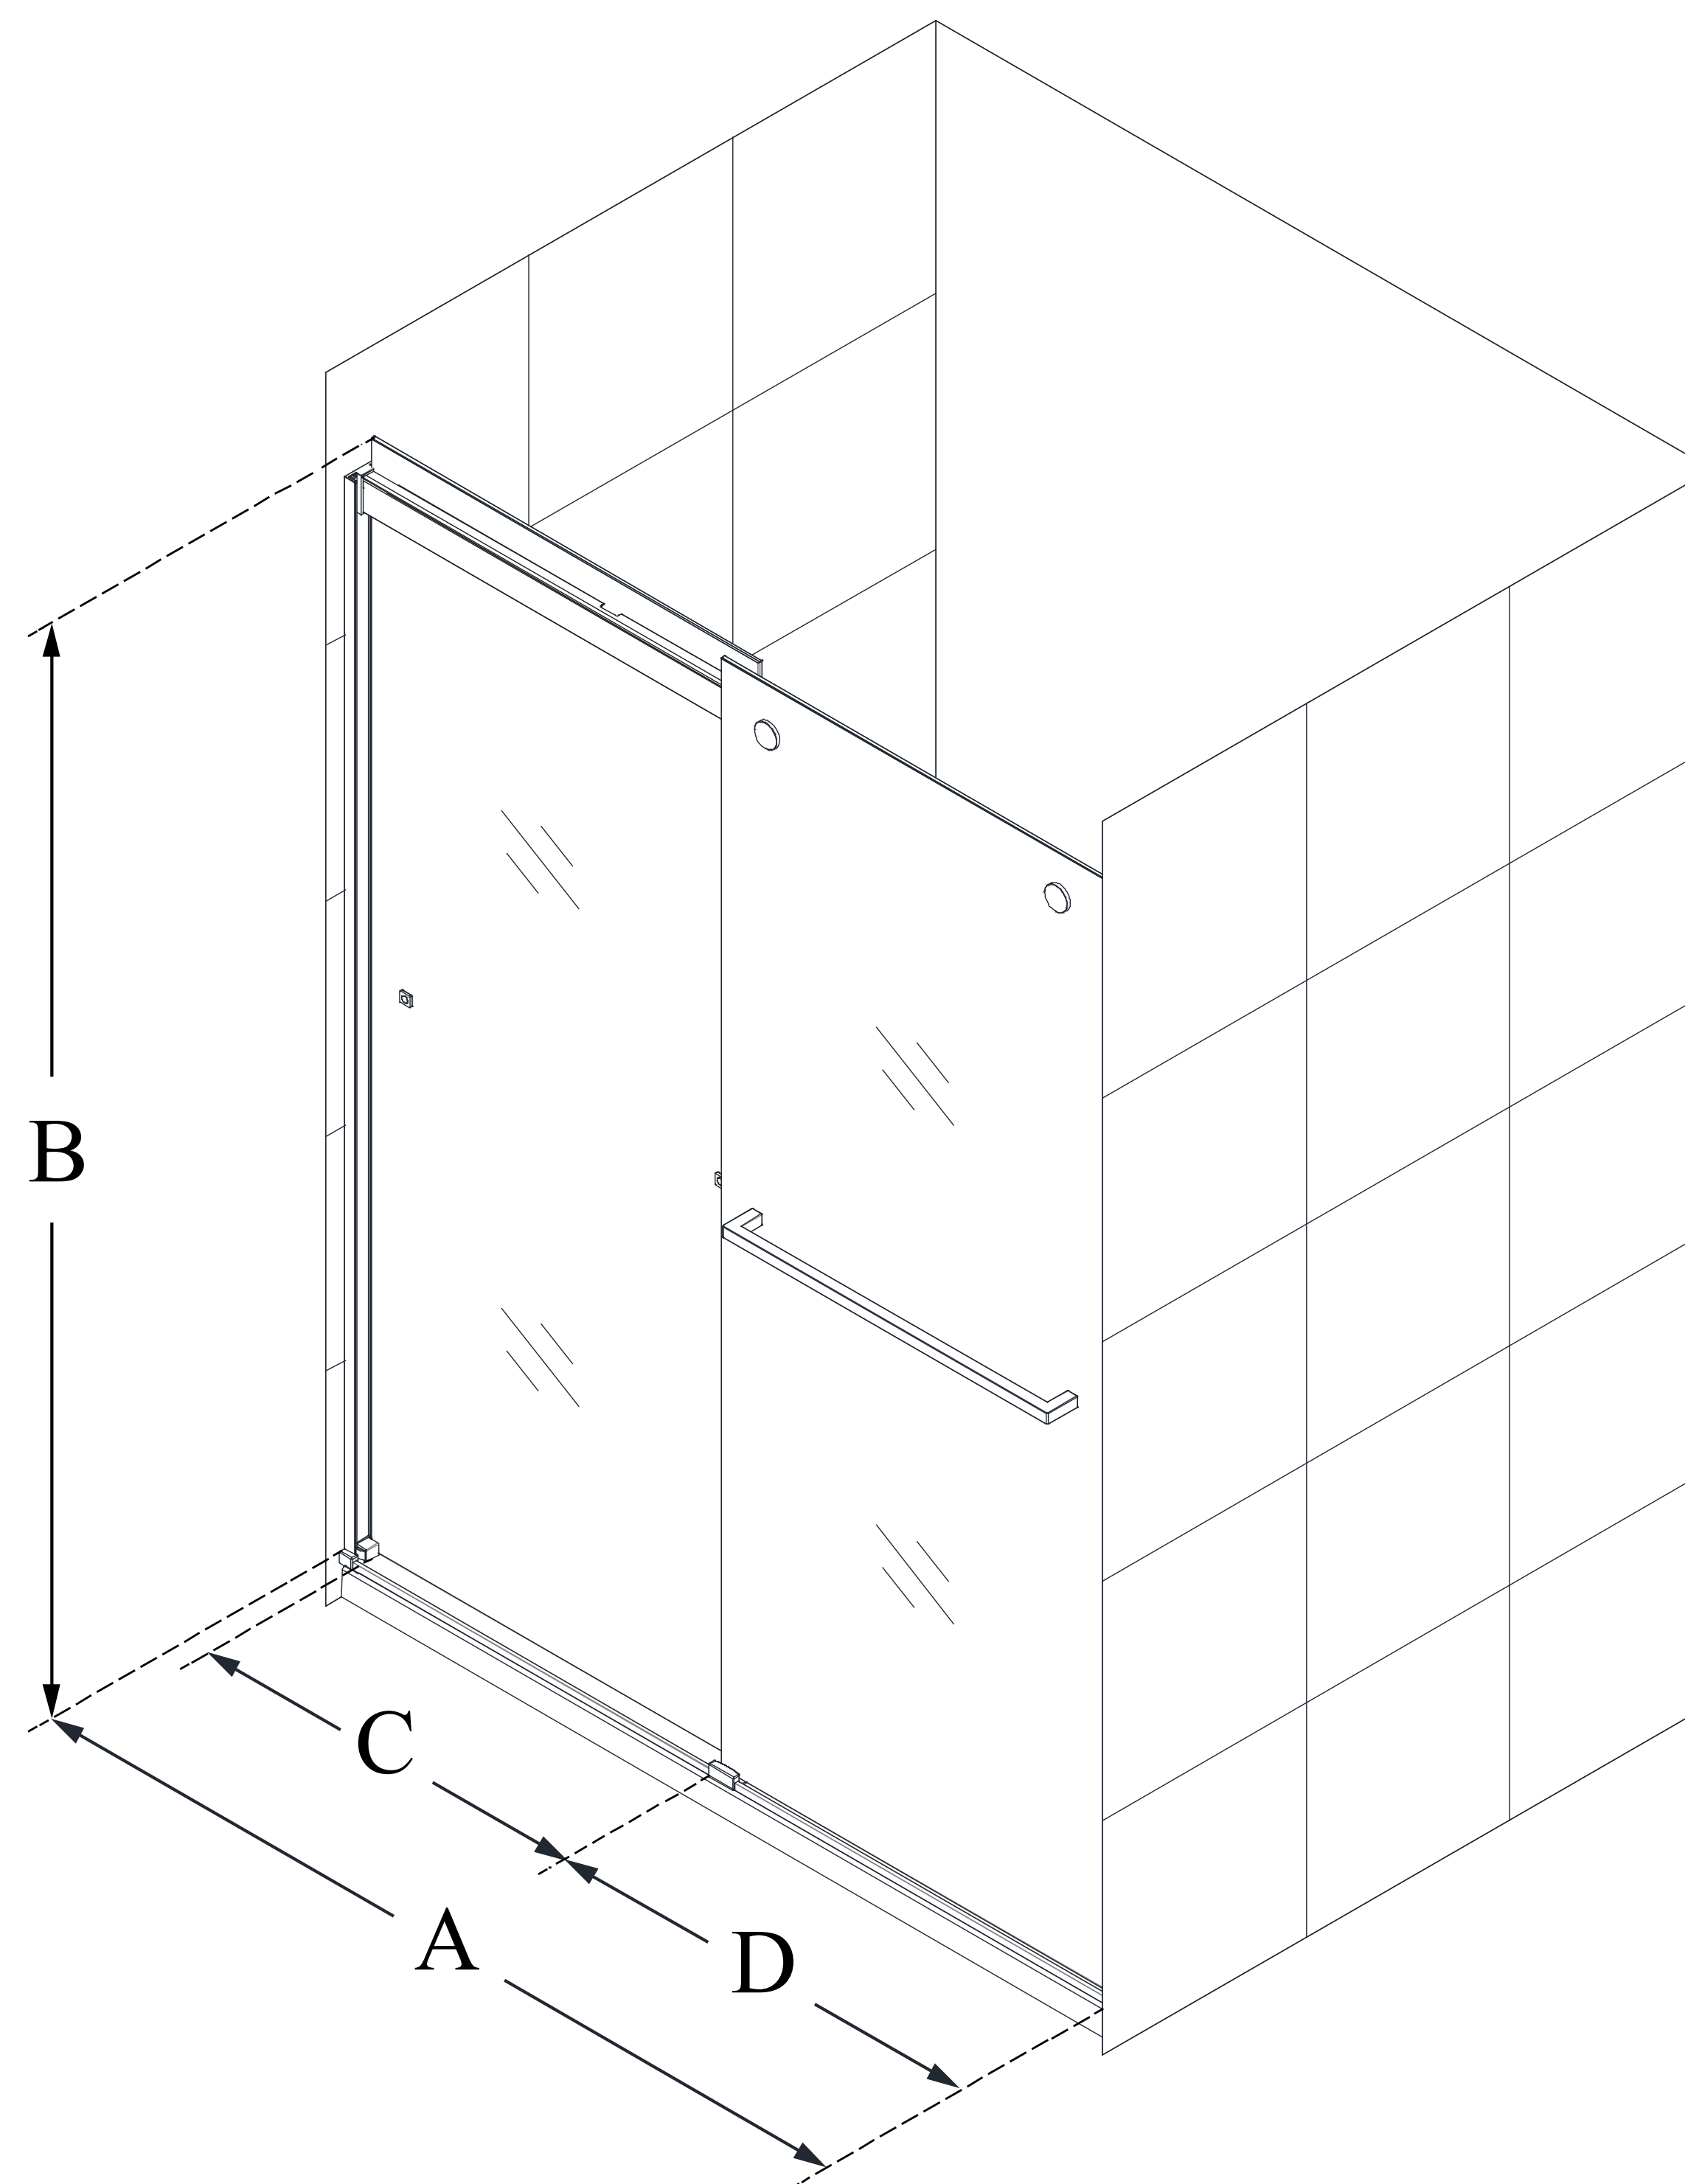

**SHDR-6360762**  
**SAPPHIRE**

**CONFIGURATION  
DIMENSIONS:**

**A: MODEL WIDTH**  
56 - 60 in.

**B: MODEL HEIGHT**  
76 in.

**C: ACCESS WIDTH**  
24 1/4 - 28 1/4 in.

**C2: ACCESS HEIGHT**  
71 1/4 in.

**D: DOOR WIDTH**  
30 1/2 in.

**CUSTOMIZATION**  
Yes

**MATCHING SHOWER BASE**  
N/A

**MINIMUM THRESHOLD REQUIRED**  
3 in.

**DRILLING REQUIRED?**  
Yes

**STUDS REQUIRED?**  
No