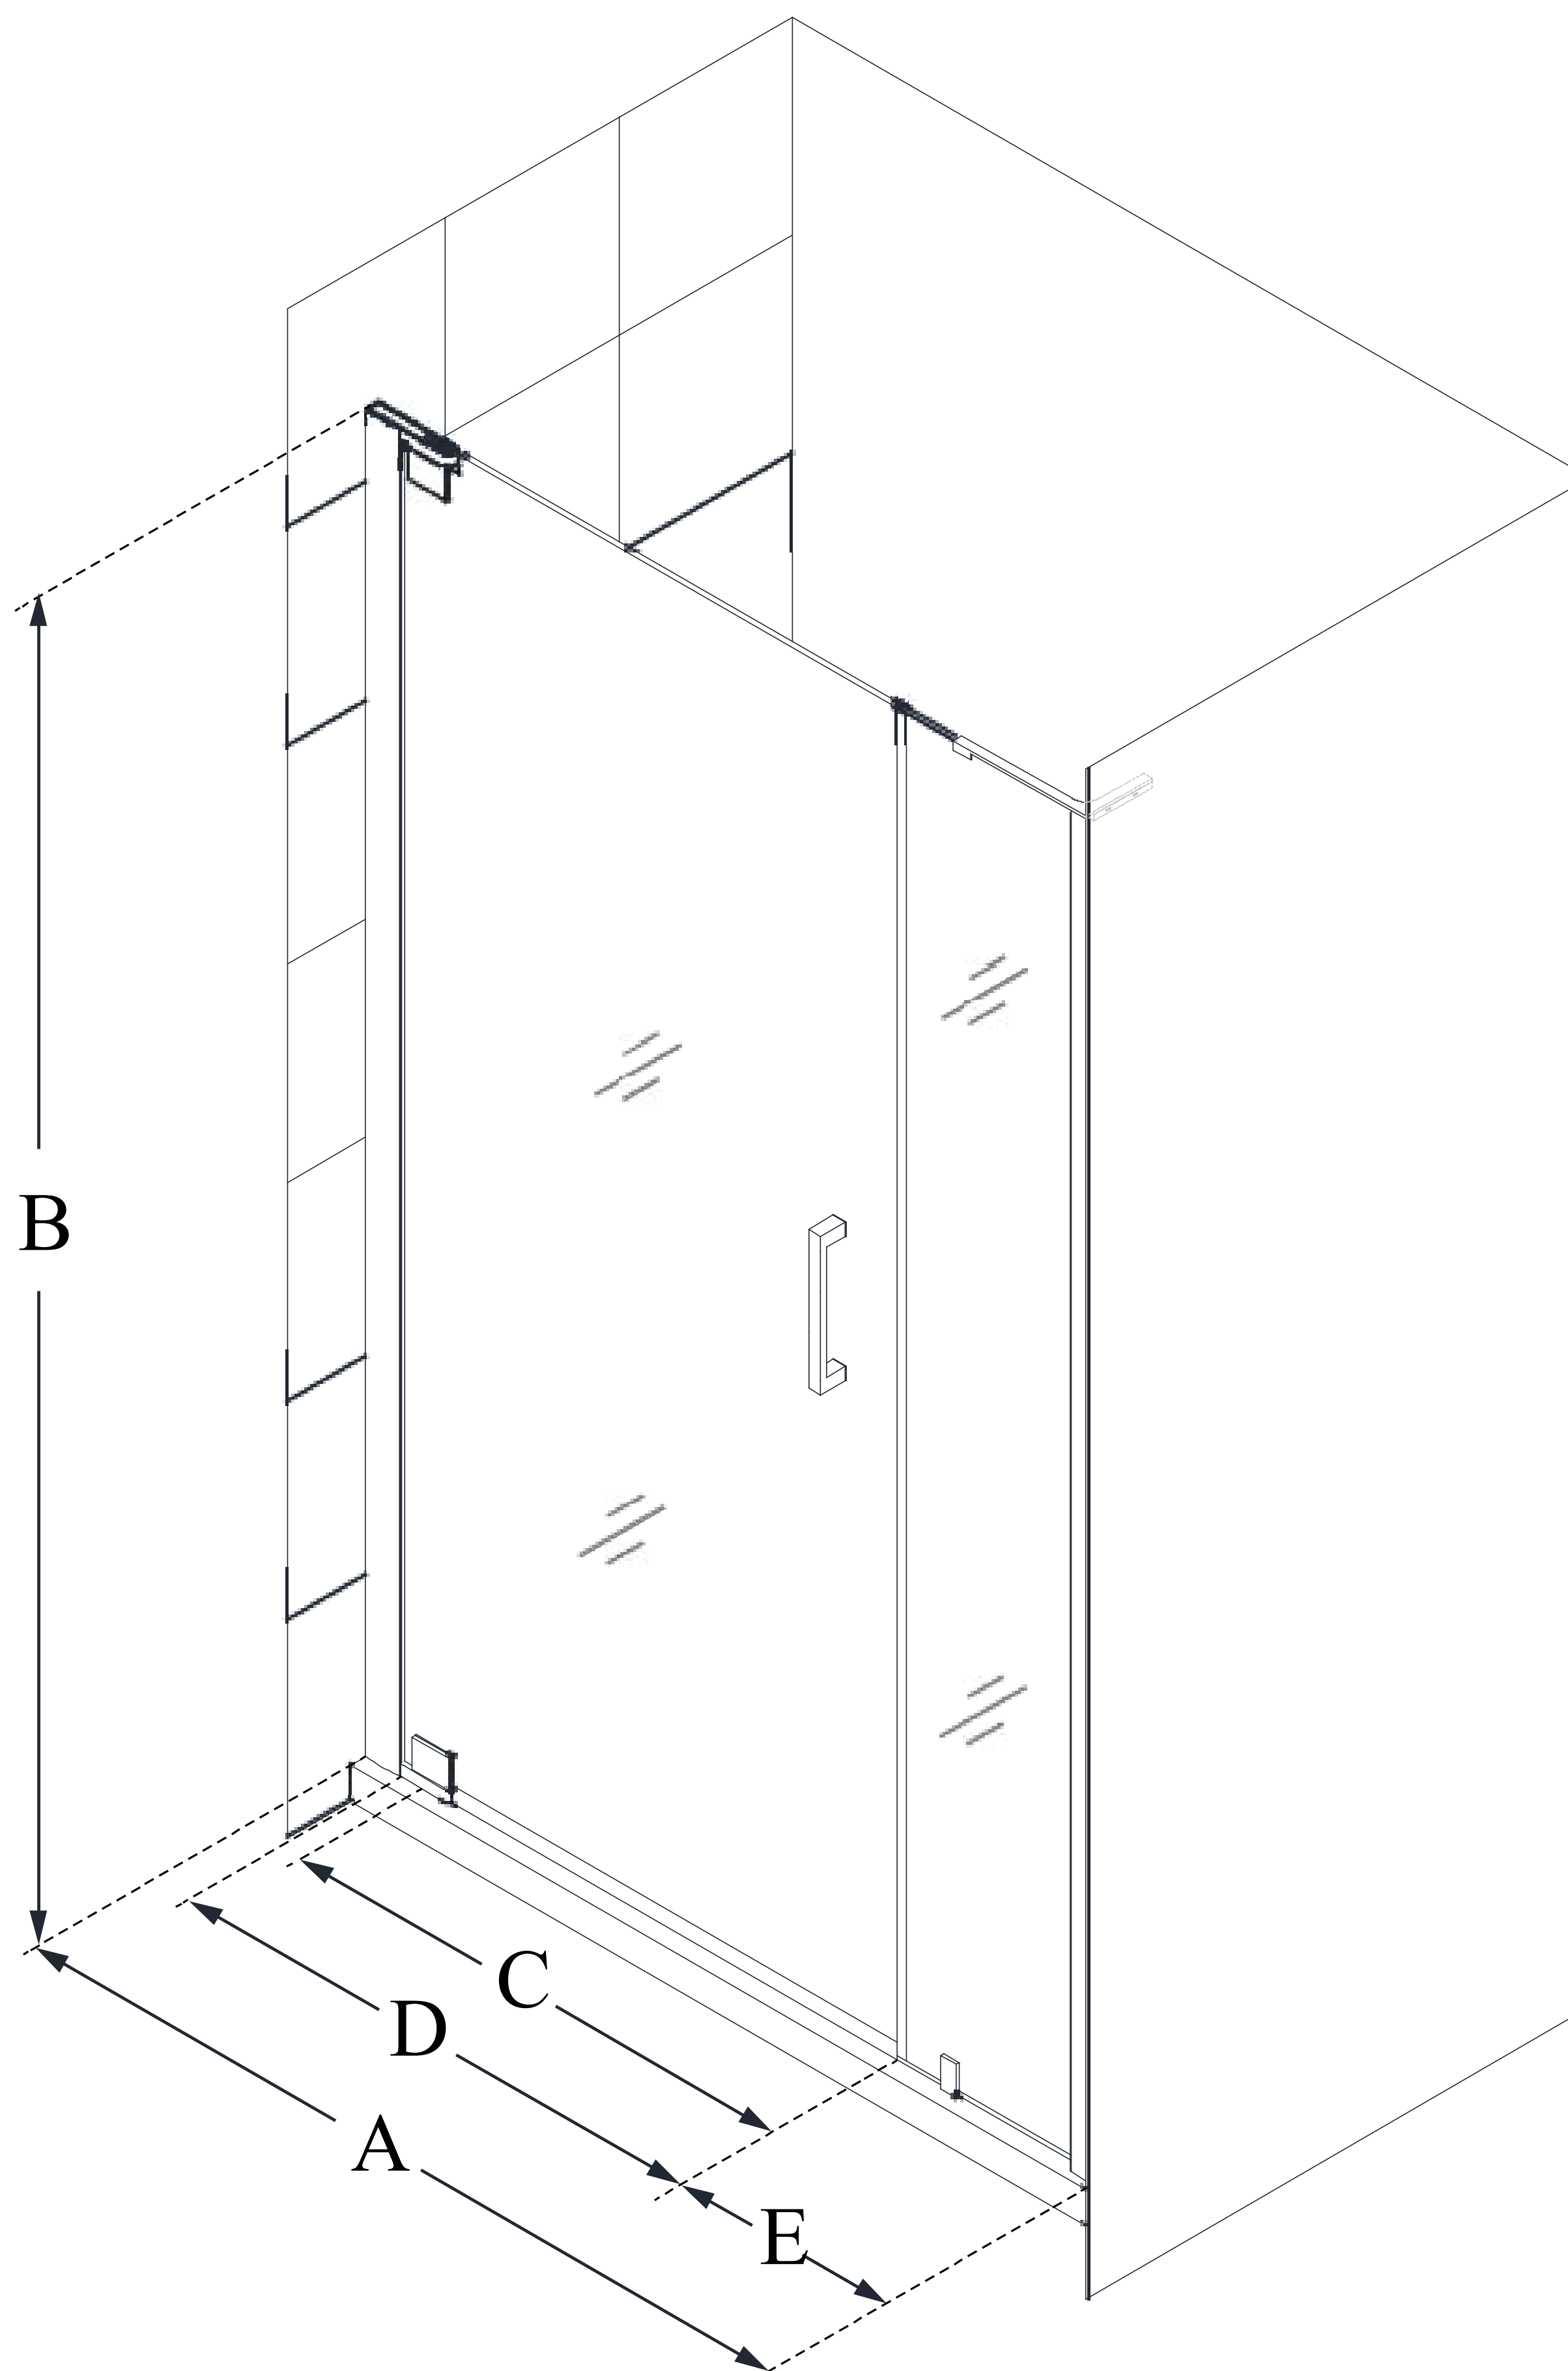

SHDR-4335120

ELEGANCE-LS

DreamLine Elegance-LS 45 3/4 -
47 3/4 in. W x 72 in. H Frameless
Pivot Shower Door

PIVOT DOOR

CONFIGURATION DIMENSIONS:

A: 45 3/4 in. - 47 3/4 in.

MODEL WIDTH

B: 72 in.

MODEL HEIGHT

C: 28 1/4 in.

ACCESS WIDTH

D: 31 1/4 in.

DOOR WIDTH

E: 12 in.

INLINE PANEL WIDTH

DreamLine reserves the right to update or modify the hardware or materials pictured without prior notice for the purpose of product improvement and customer satisfaction.