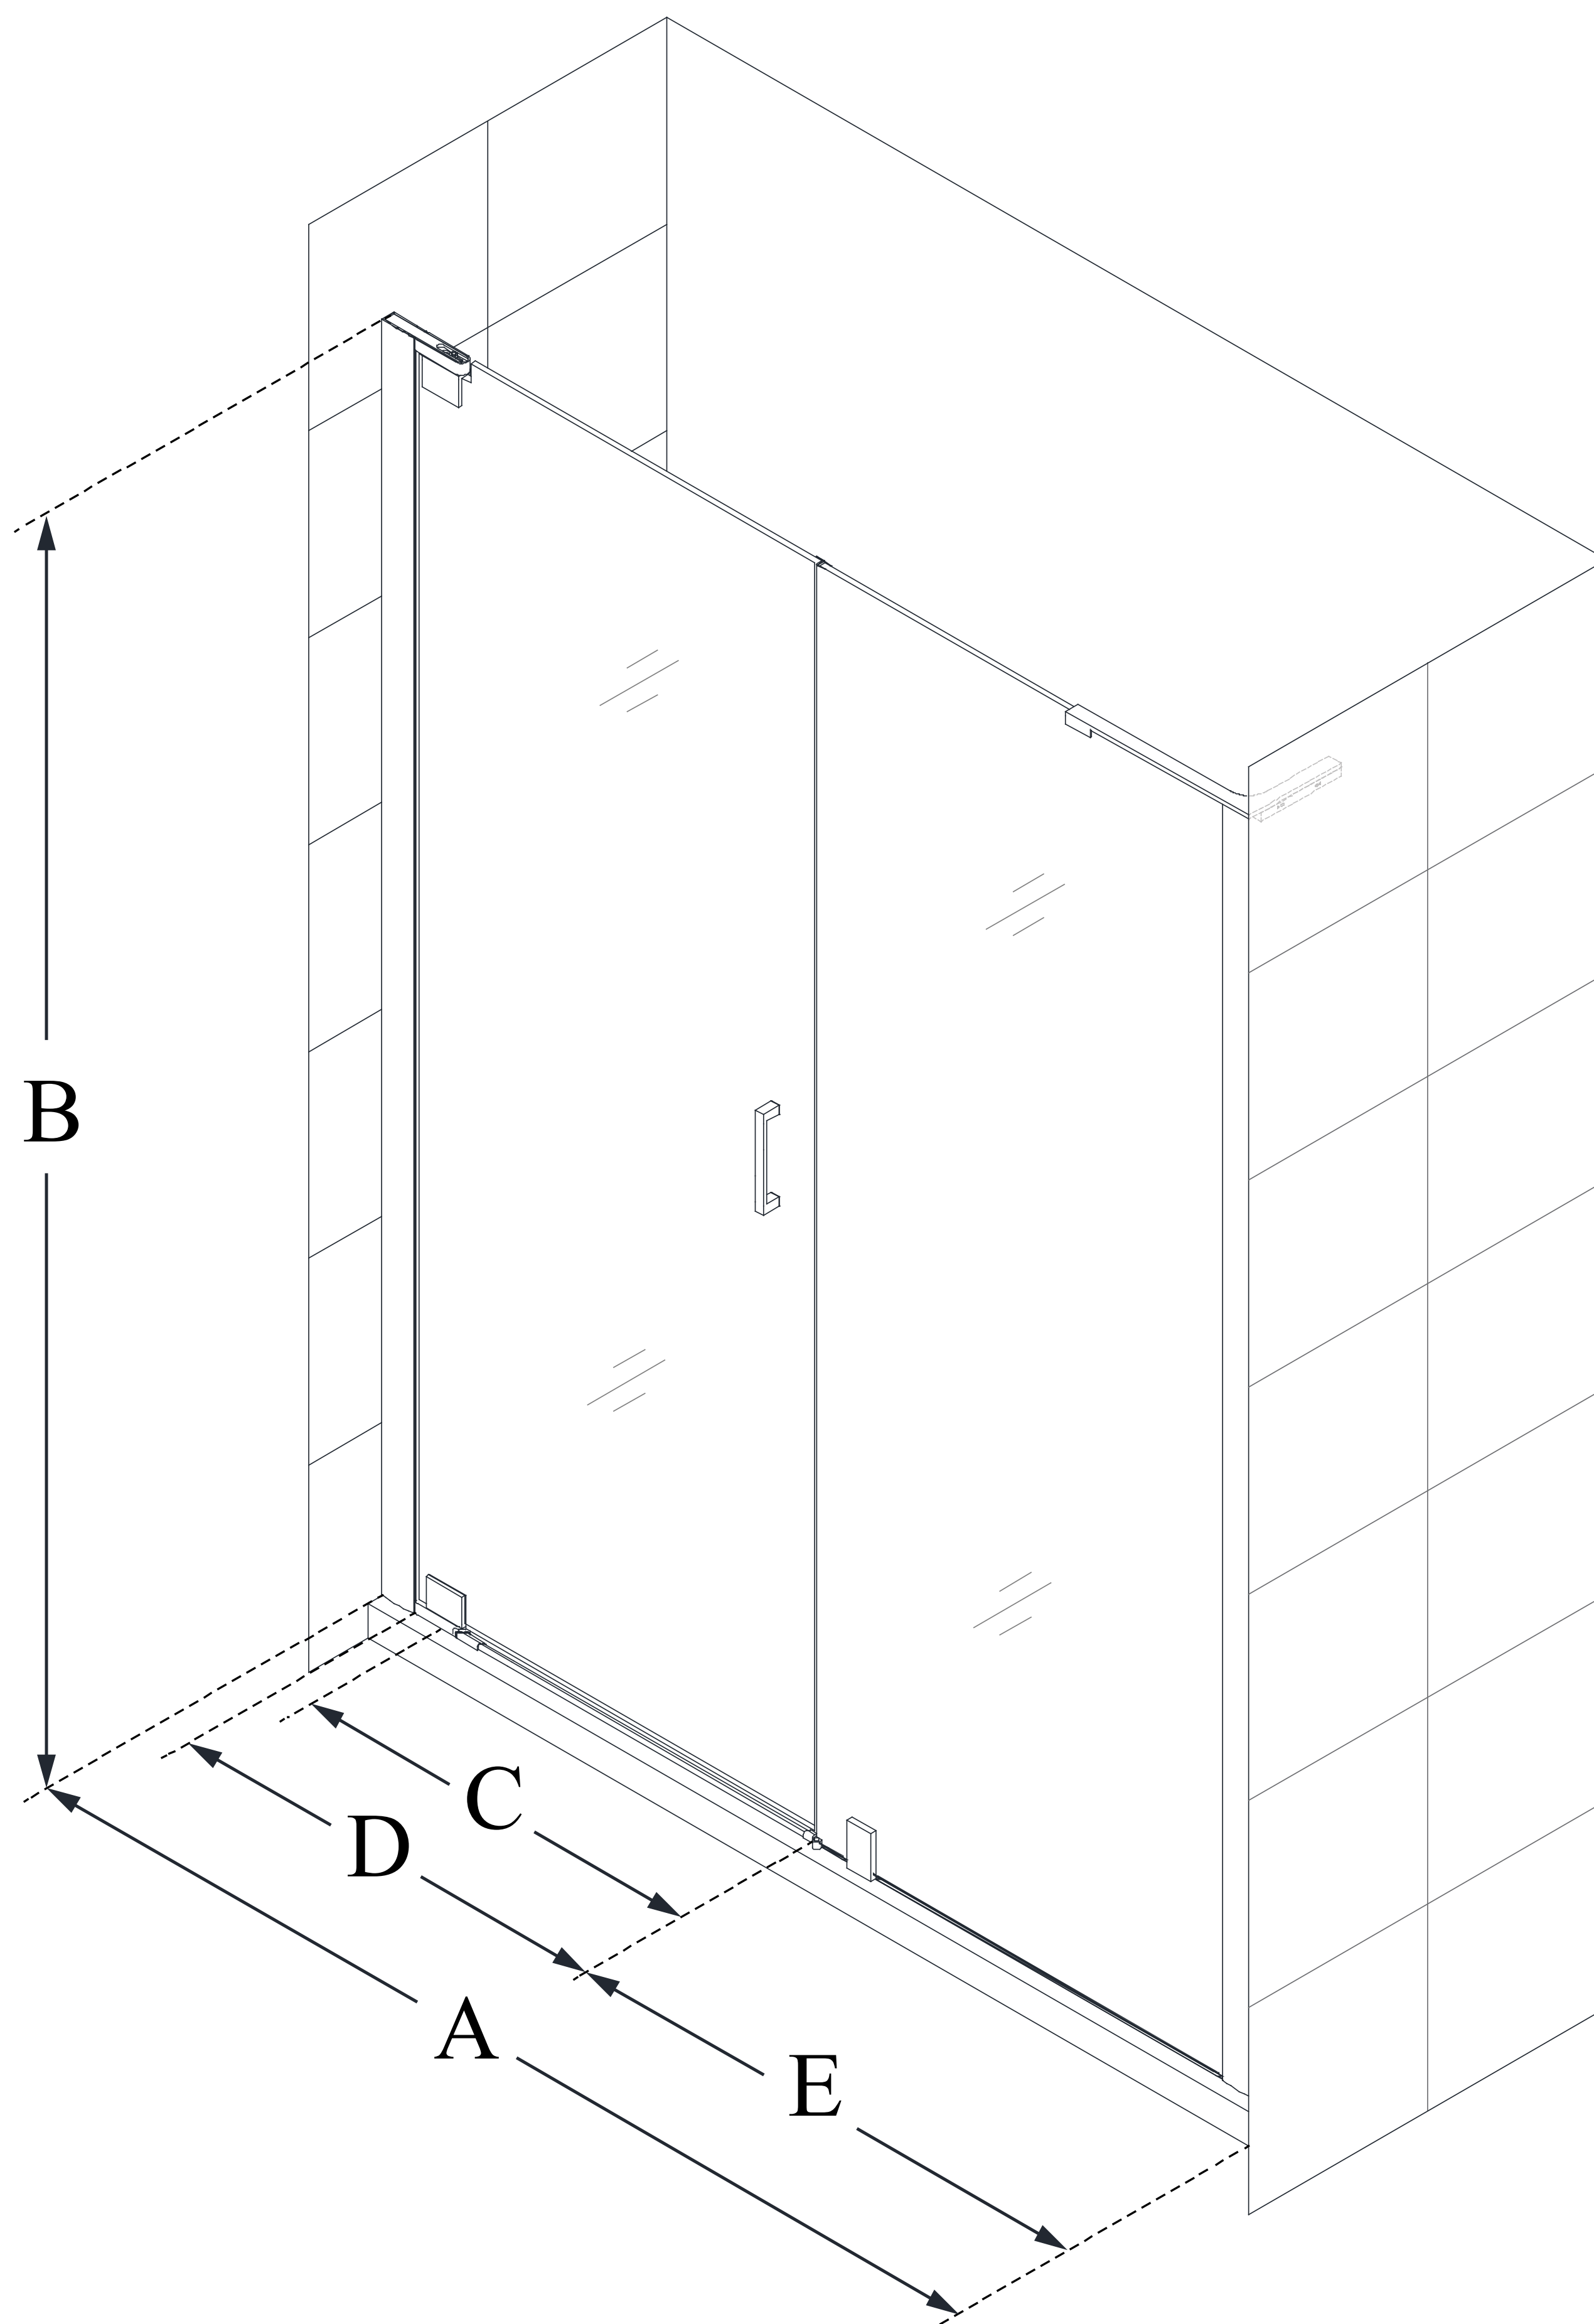

SHDR-4330300

ELEGANCE-LS

DreamLine Elegance-LS 58 1/2 -
60 1/2 in. W x 72 in. H Frameless
Pivot Shower Door

PIVOT DOOR

CONFIGURATION DIMENSIONS:

A: 58 1/2 in. - 60 1/2 in.

MODEL WIDTH

B: 72 in.

MODEL HEIGHT

C: 23 in.

ACCESS WIDTH

D: 26 in.

DOOR WIDTH

E: 30 in.

INLINE PANEL WIDTH

DreamLine reserves the right to update or modify the hardware or materials pictured without prior notice for the purpose of product improvement and customer satisfaction.