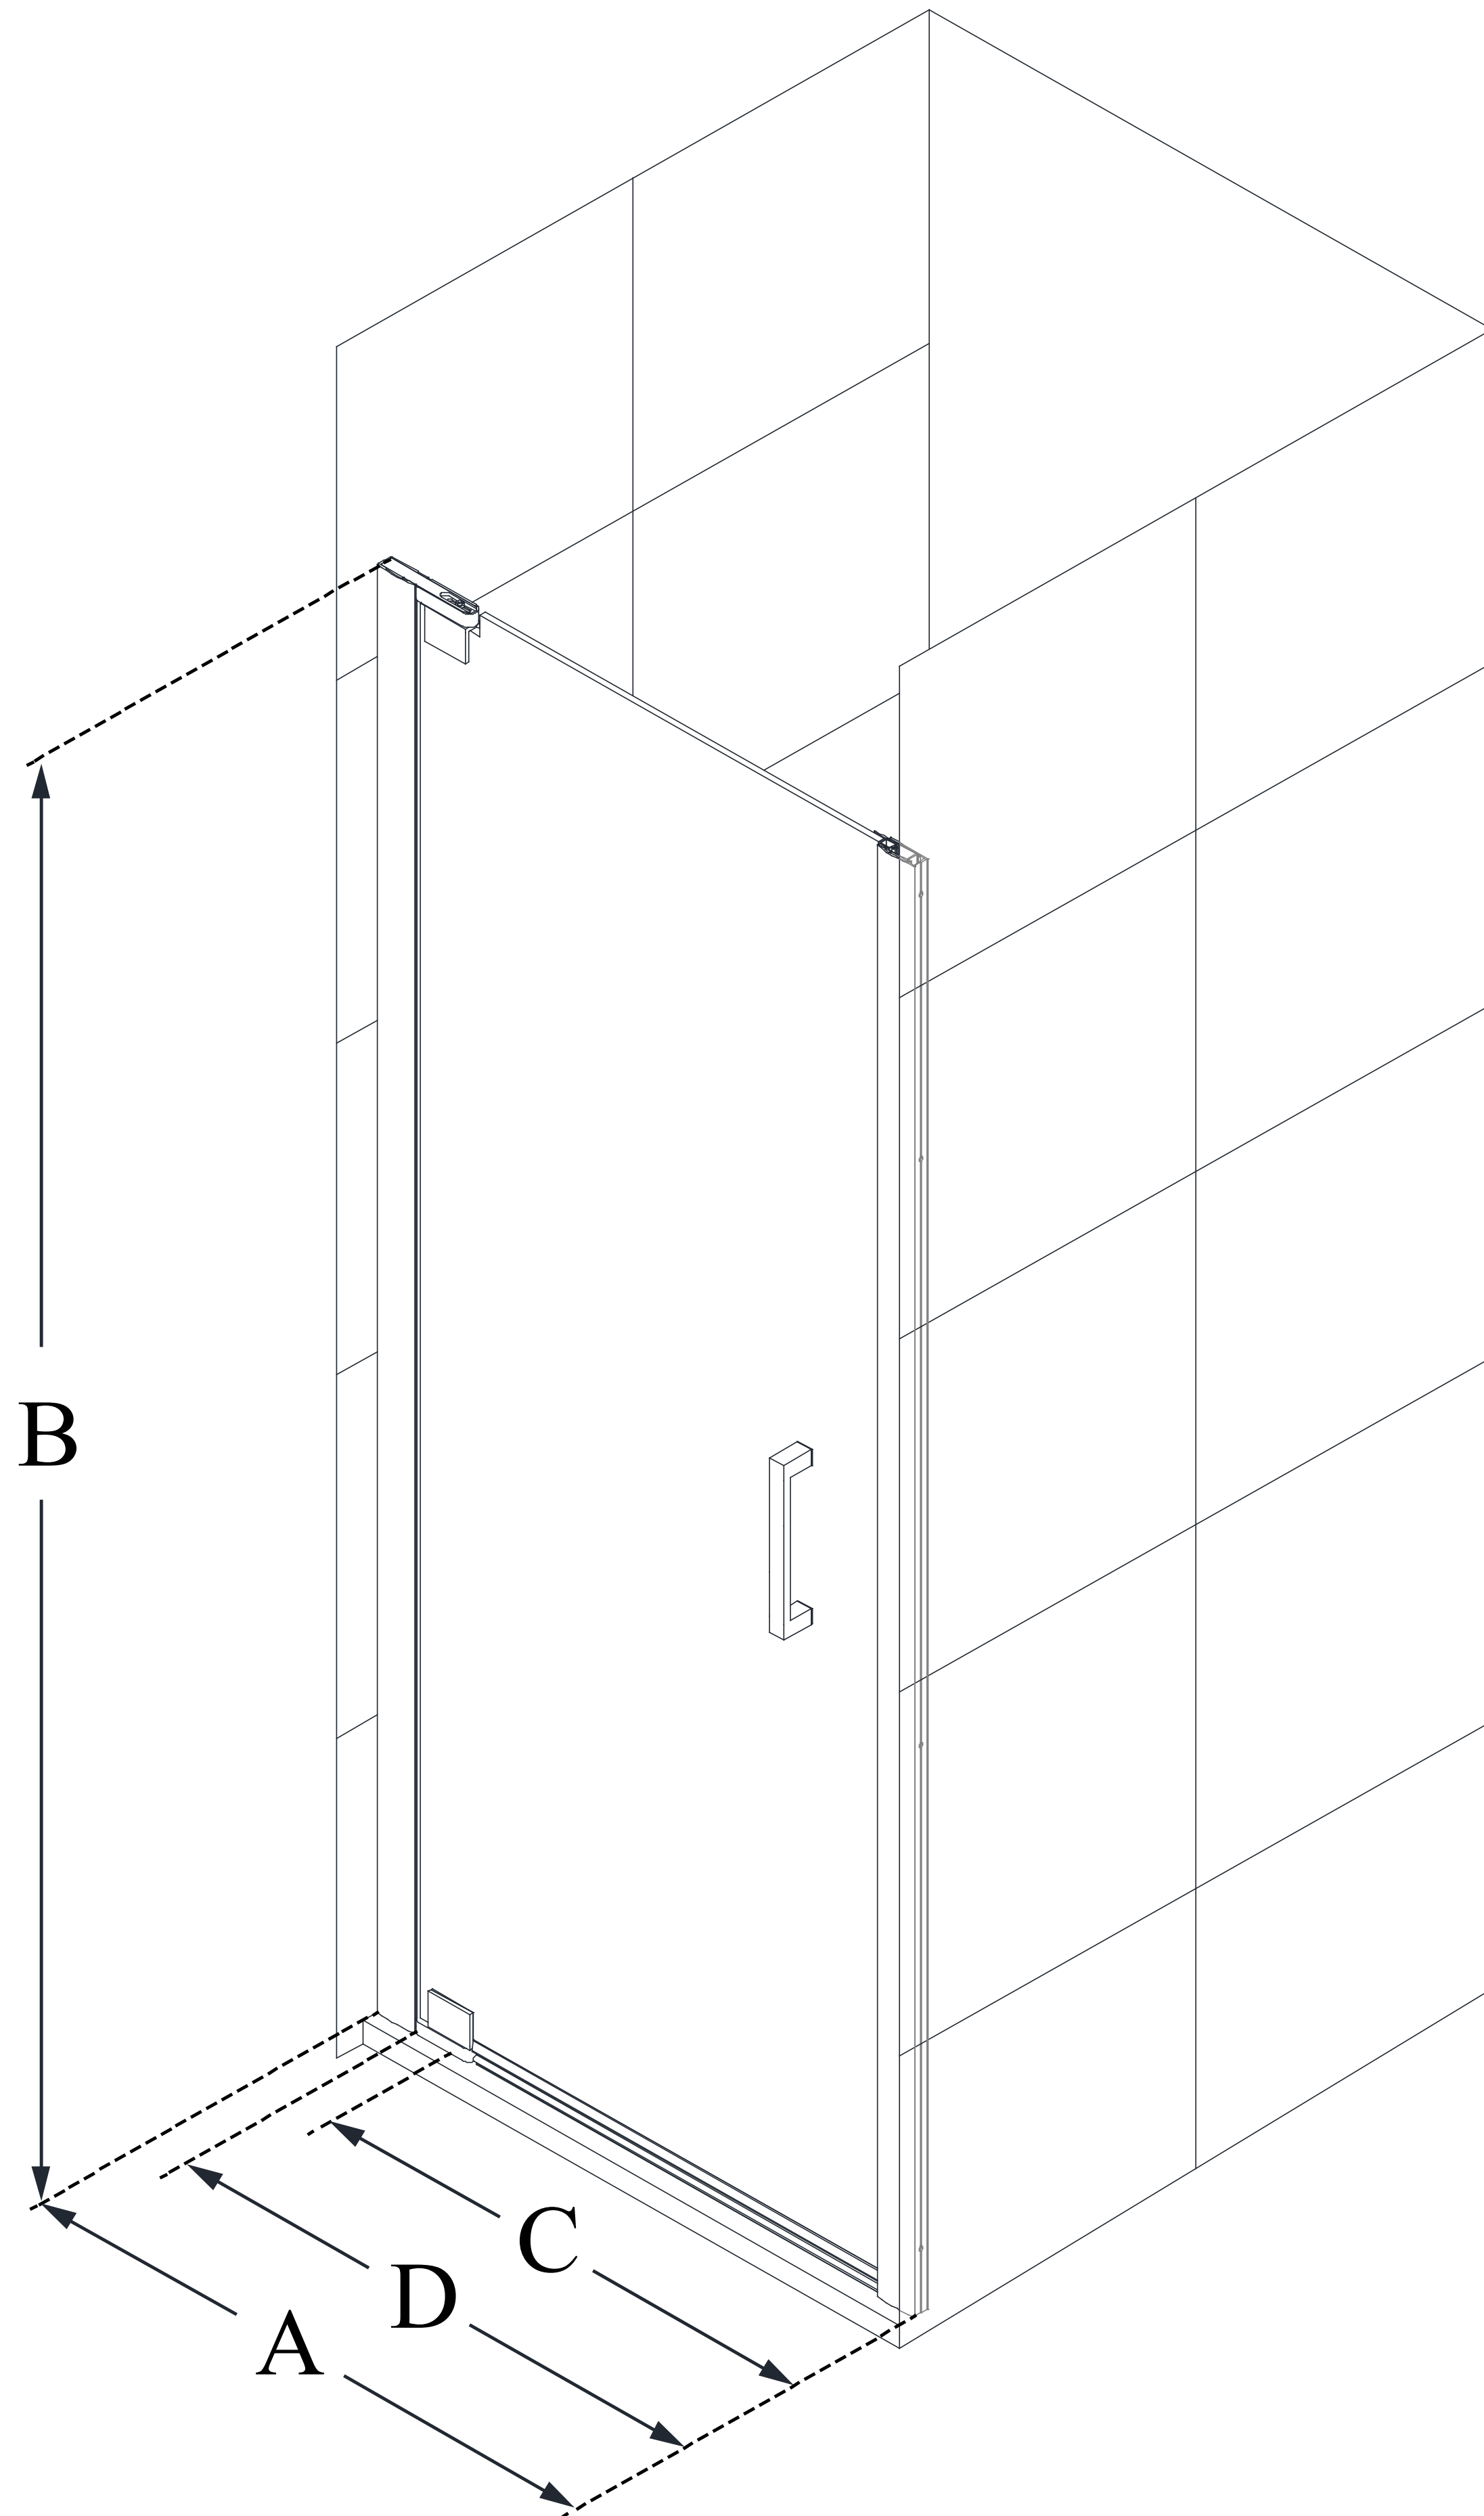

SHDR-4334000

ELEGANCE-LS

DreamLine Elegance-LS 34 - 36
in. W x 72 in. H Frameless Pivot
Shower Door

PIVOT DOOR

CONFIGURATION DIMENSIONS:

A: 34 in. - 36 in.

MODEL WIDTH

B: 72 in.

MODEL HEIGHT

C: 26 1/2 in.

ACCESS WIDTH

D: 29 1/2 in.

DOOR WIDTH

E: -

INLINE PANEL WIDTH

DreamLine reserves the right to update or modify the hardware or materials pictured without prior notice for the purpose of product improvement and customer satisfaction.