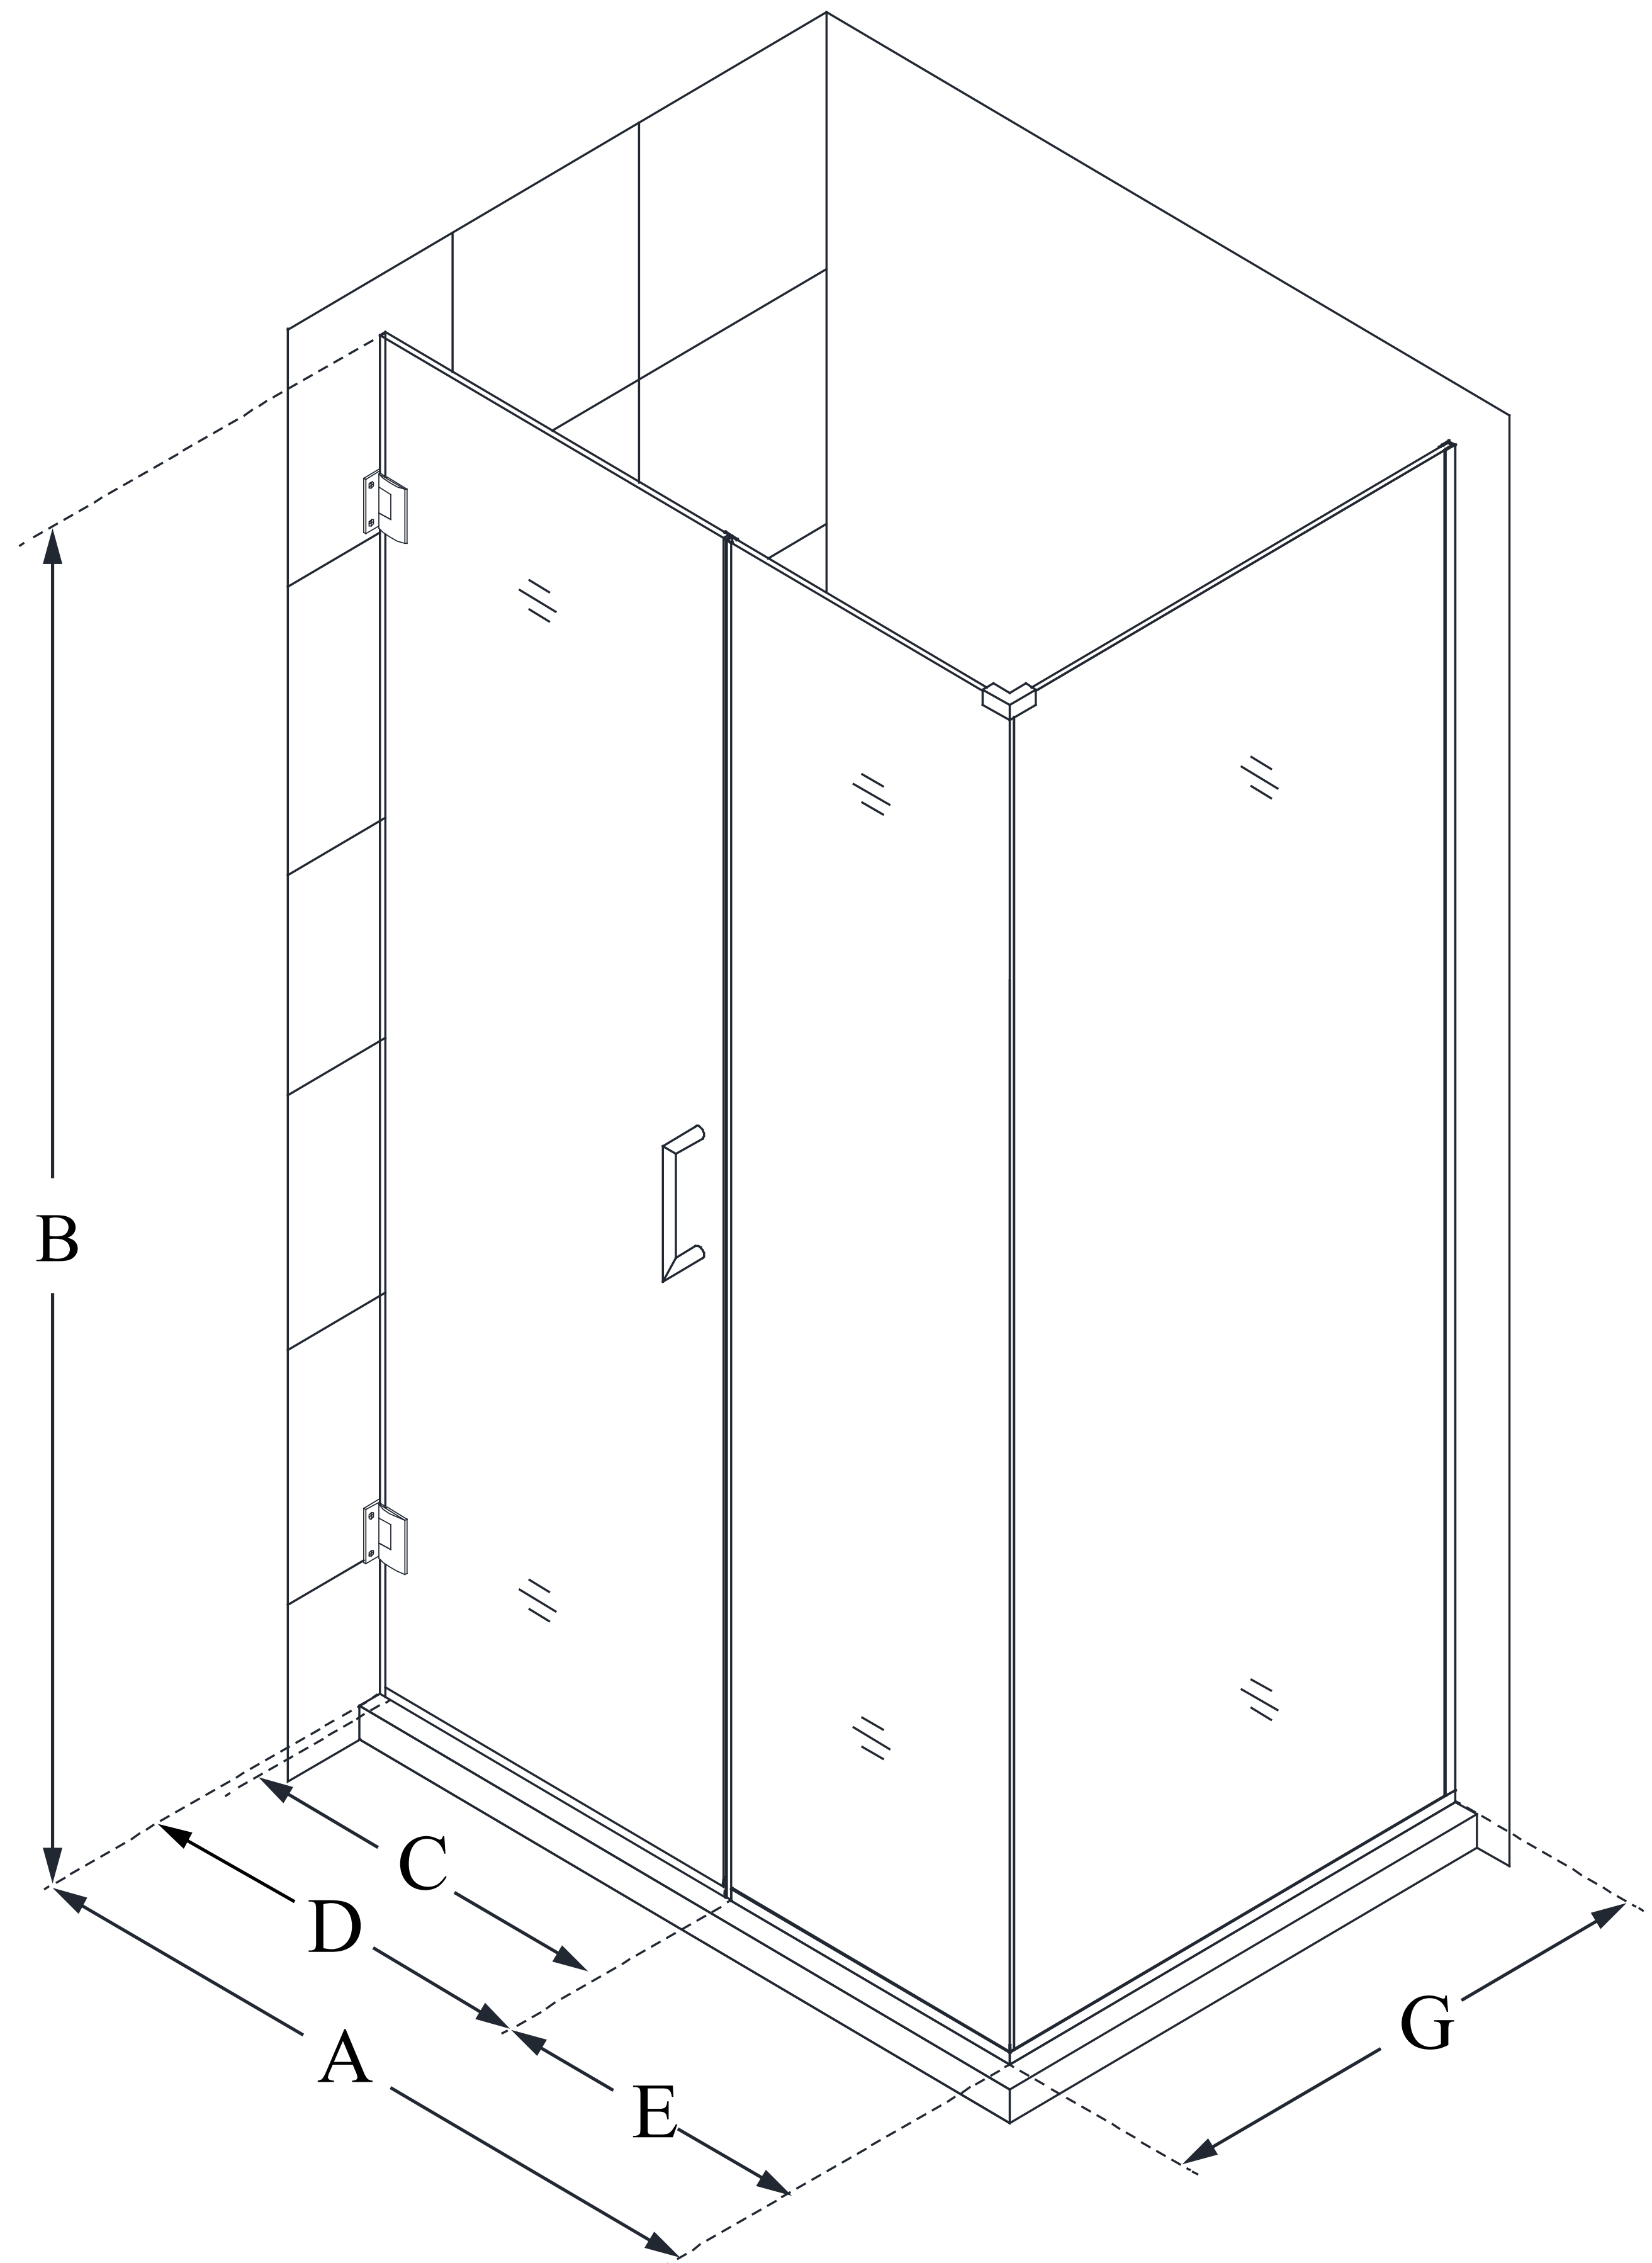

SHEN-24300300

UNIDOOR PLUS

DreamLine Unidoor Plus 30 in. W
x 30 3/8 in. D x 72 in. H Frameless
Hinged Shower Enclosure, Clear
Glass

SWING DOOR

CONFIGURATION DIMENSIONS:

A: 30 in.

MODEL WIDTH

B: 72 in.

MODEL HEIGHT

C: 23 in.

ACCESS WIDTH

D: 24 in.

DOOR WIDTH

E: 6 in.

INLINE PANEL WIDTH

G: 30 3/8 in.

RETURN PANEL WIDTH

DreamLine reserves the right to update or modify the hardware or materials pictured without prior notice for the purpose of product improvement and customer satisfaction.