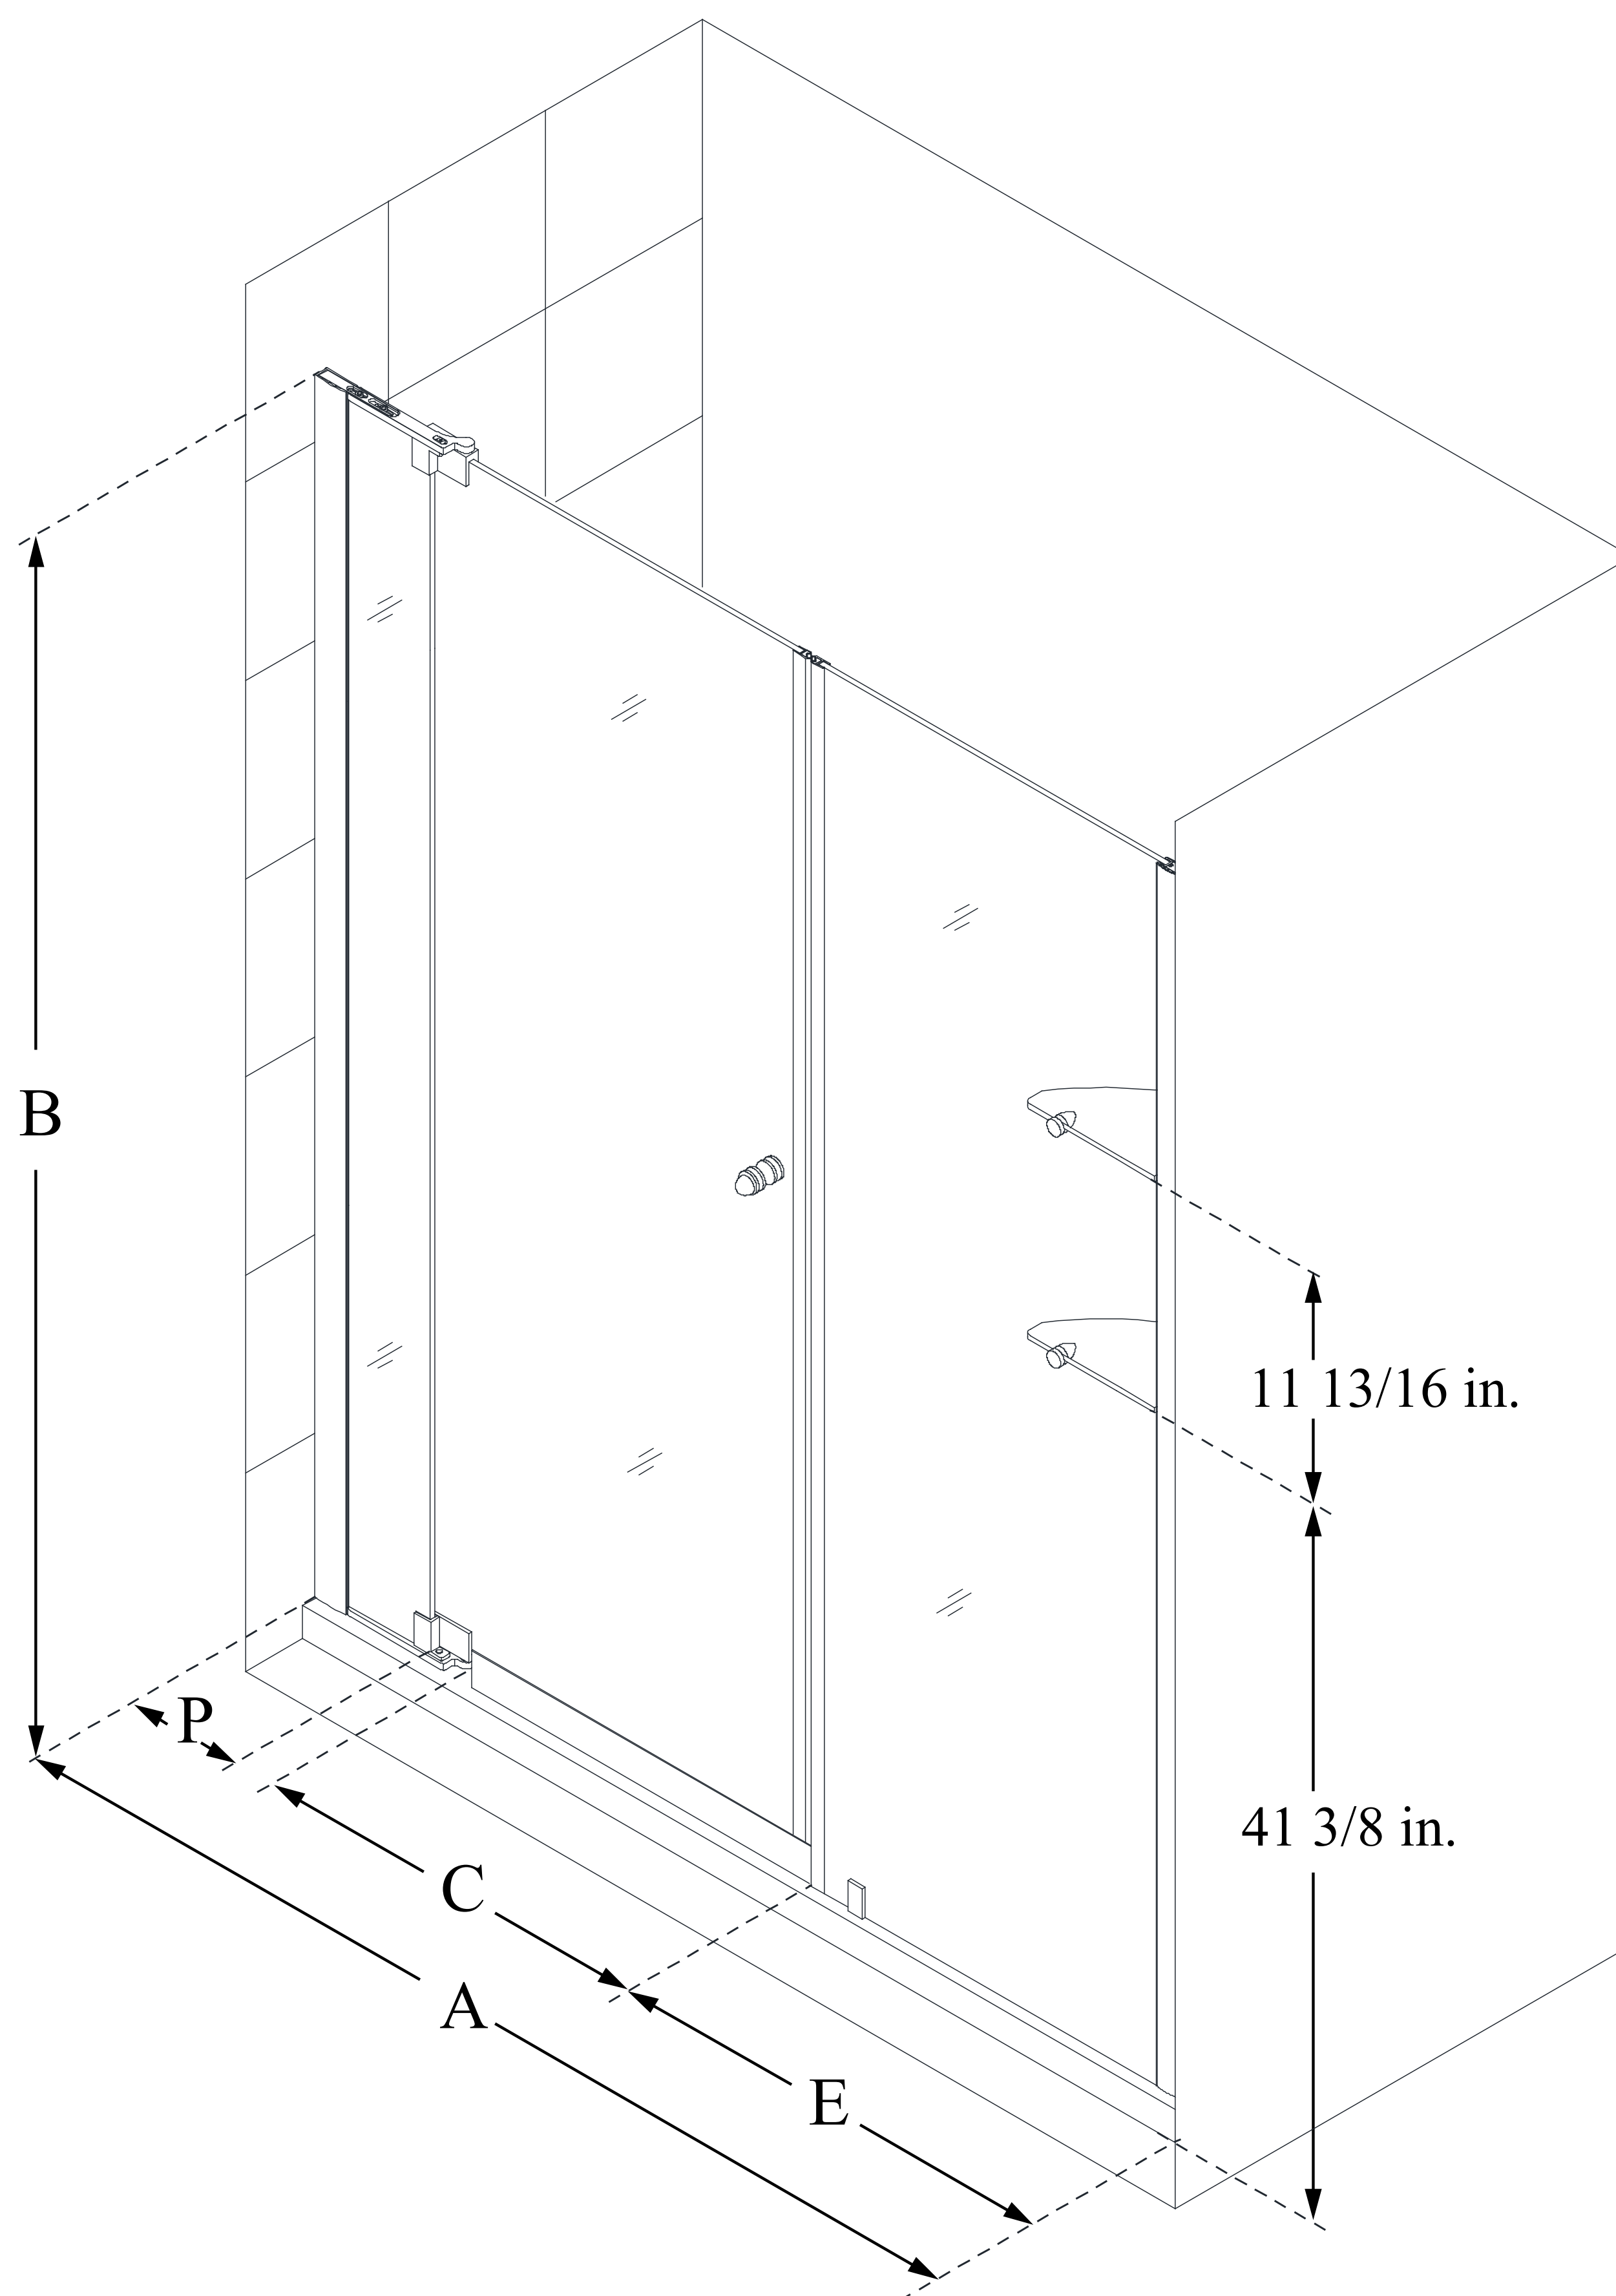

SHDR-4263728

ALLURE

DreamLine Allure 63-64 in. W x 73 in. H Frameless Pivot Shower Door

PIVOT DOOR

CONFIGURATION DIMENSIONS:

A: 63 - 64 in.

MODEL WIDTH

B: 73 in.

MODEL HEIGHT

C: 24 3/4 - 30 3/4 in.

ACCESS WIDTH

D: 32 1/4 in.

DOOR WIDTH

E: 24 in.

INLINE PANEL WIDTH

P: 7 5/8 in.

PIVOT PANEL WIDTH

DreamLine reserves the right to update or modify the hardware or materials pictured without prior notice for the purpose of product improvement and customer satisfaction.