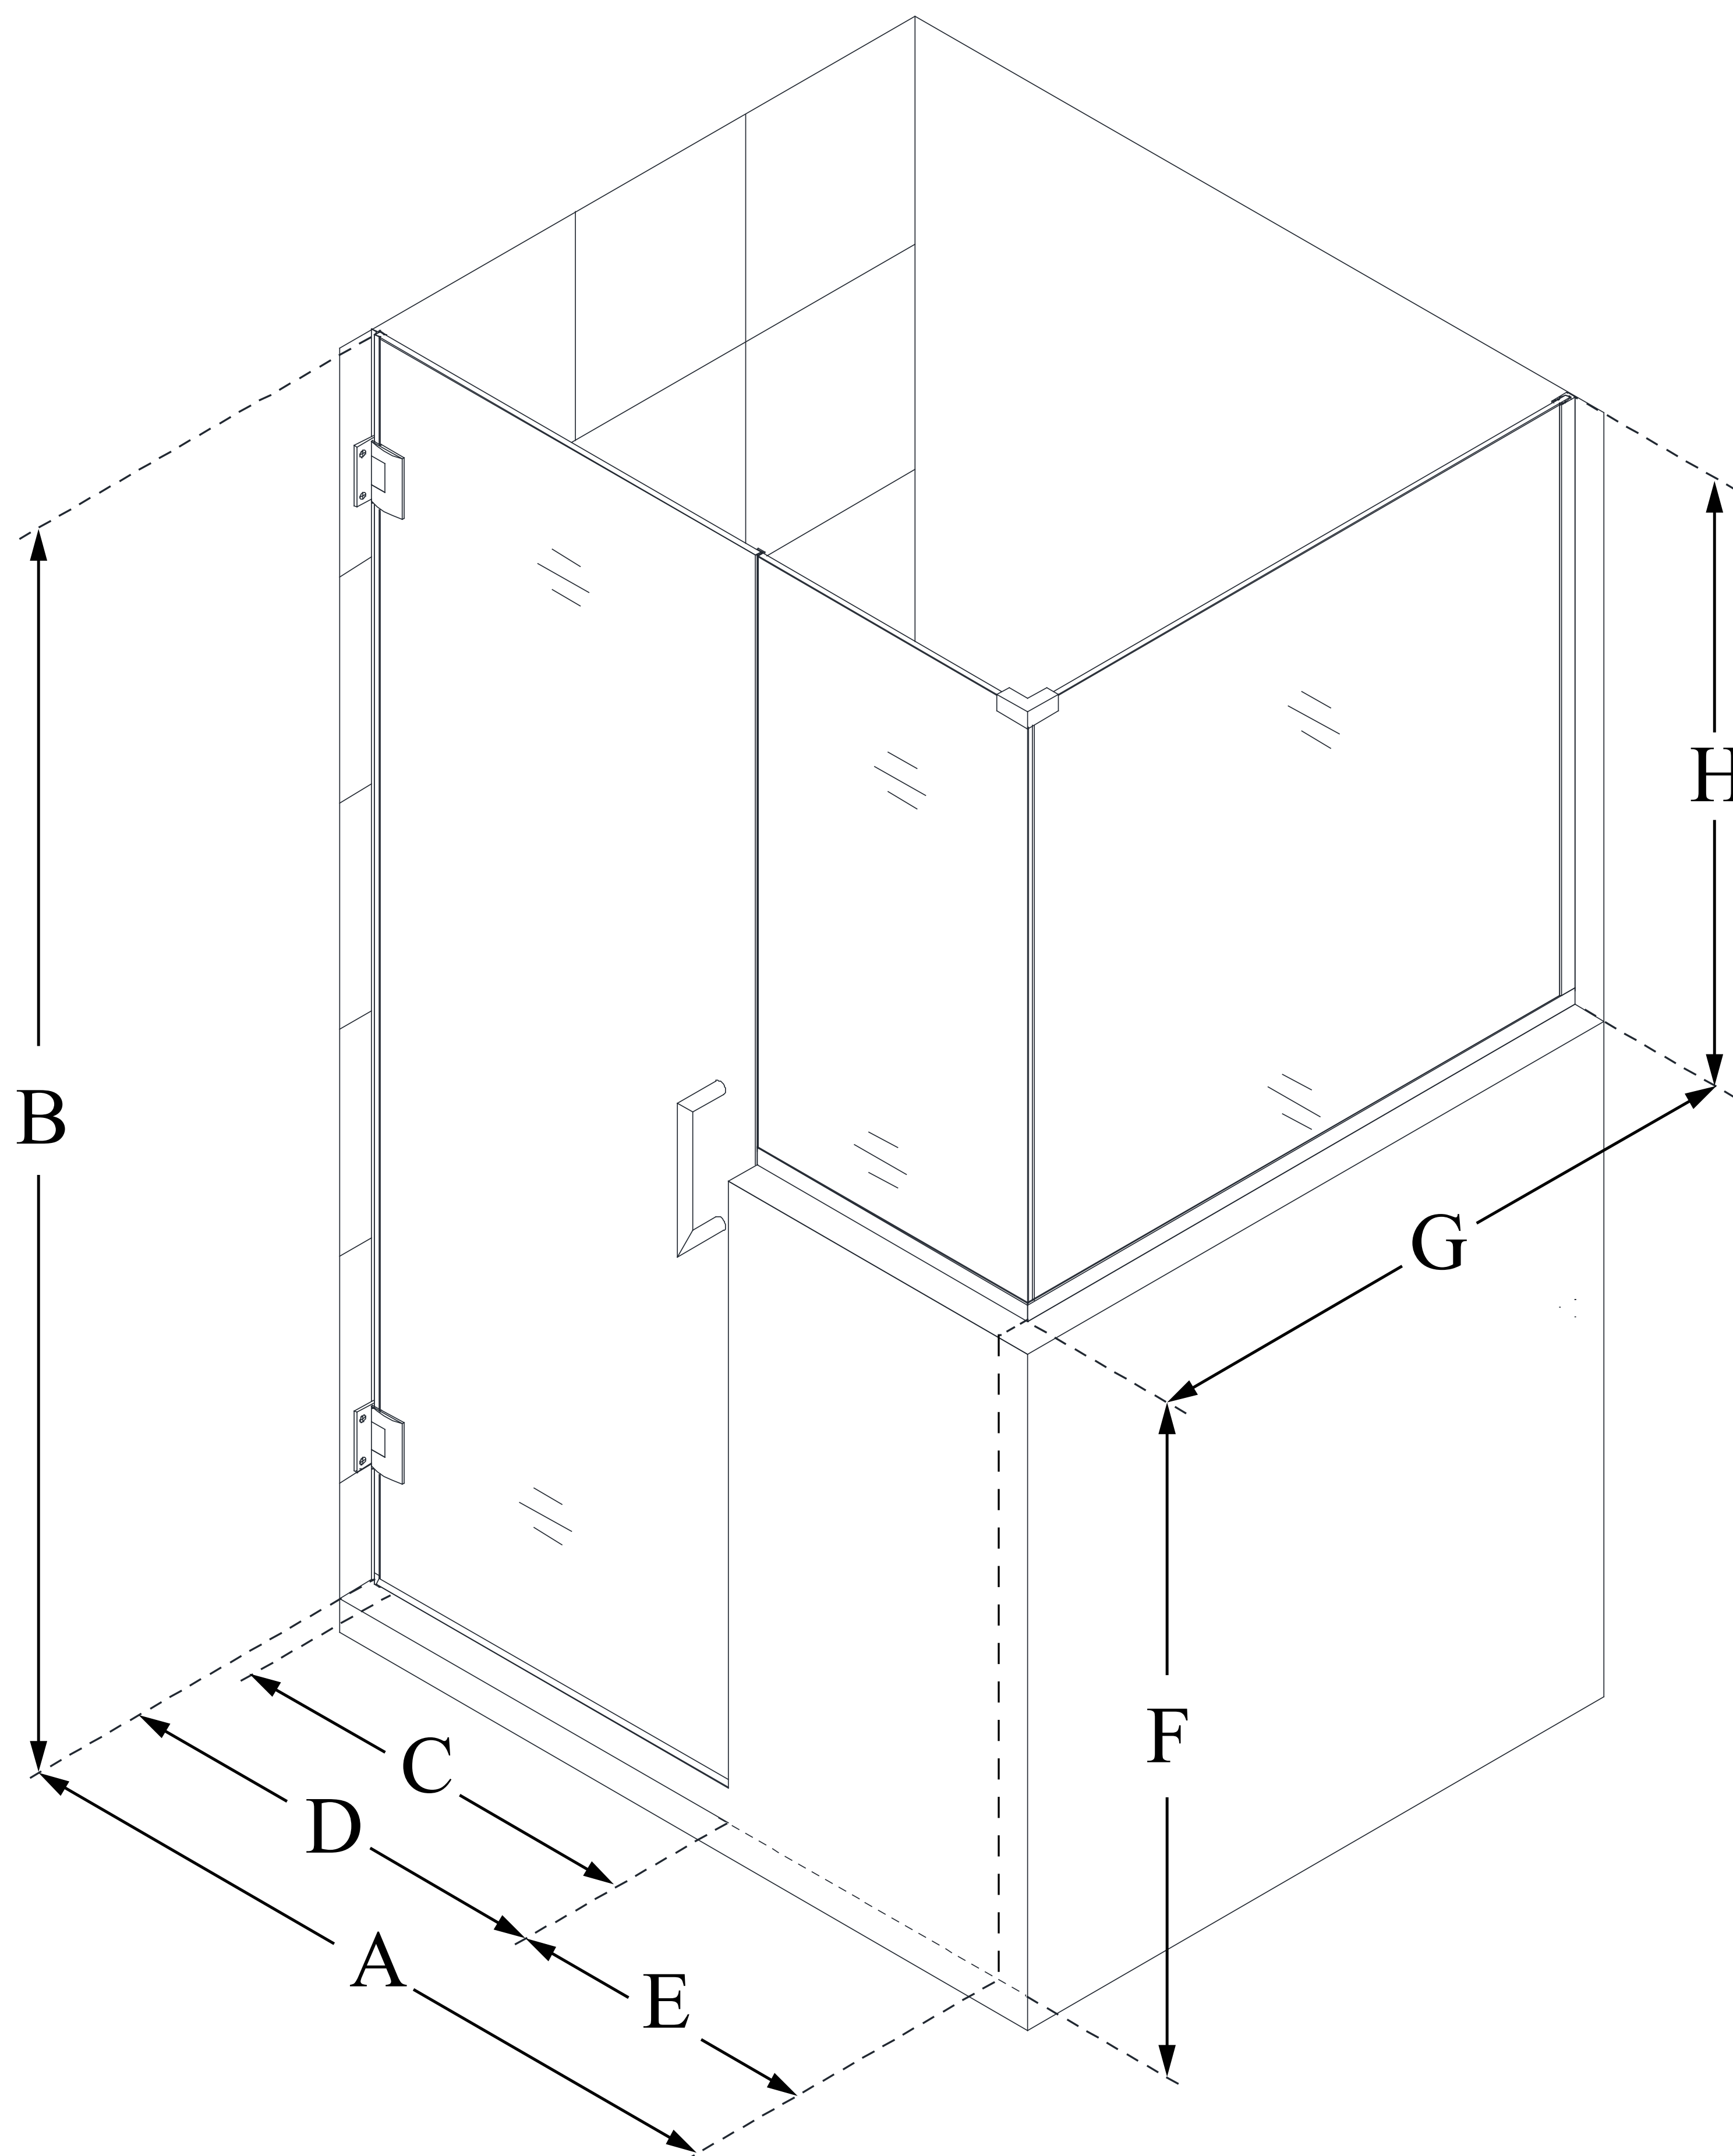

SHEN-2424243436

UNIDOOR PLUS

DreamLine Unidoor Plus 48 in. W
x 36 3/8 in. D x 72 in. H Frameless
Hinged Shower Enclosure, Clear
Glass

SWING DOOR

CONFIGURATION DIMENSIONS:

A: 48 in.

MODEL WIDTH

B: 72 in.

MODEL HEIGHT

C: 23 in.

ACCESS WIDTH

D: 24 in.

DOOR WIDTH

E: 24 in.

INLINE BUTTRESS PANEL WIDTH

F: 38 in.

BUTTRESS WALL HEIGHT

G: 36 3/8 in.

RETURN BUTTRESS PANEL WIDTH

H: 34 in.

BUTTRESS GLASS HEIGHT

DreamLine reserves the right to update or modify the hardware or materials pictured without prior notice for the purpose of product improvement and customer satisfaction.