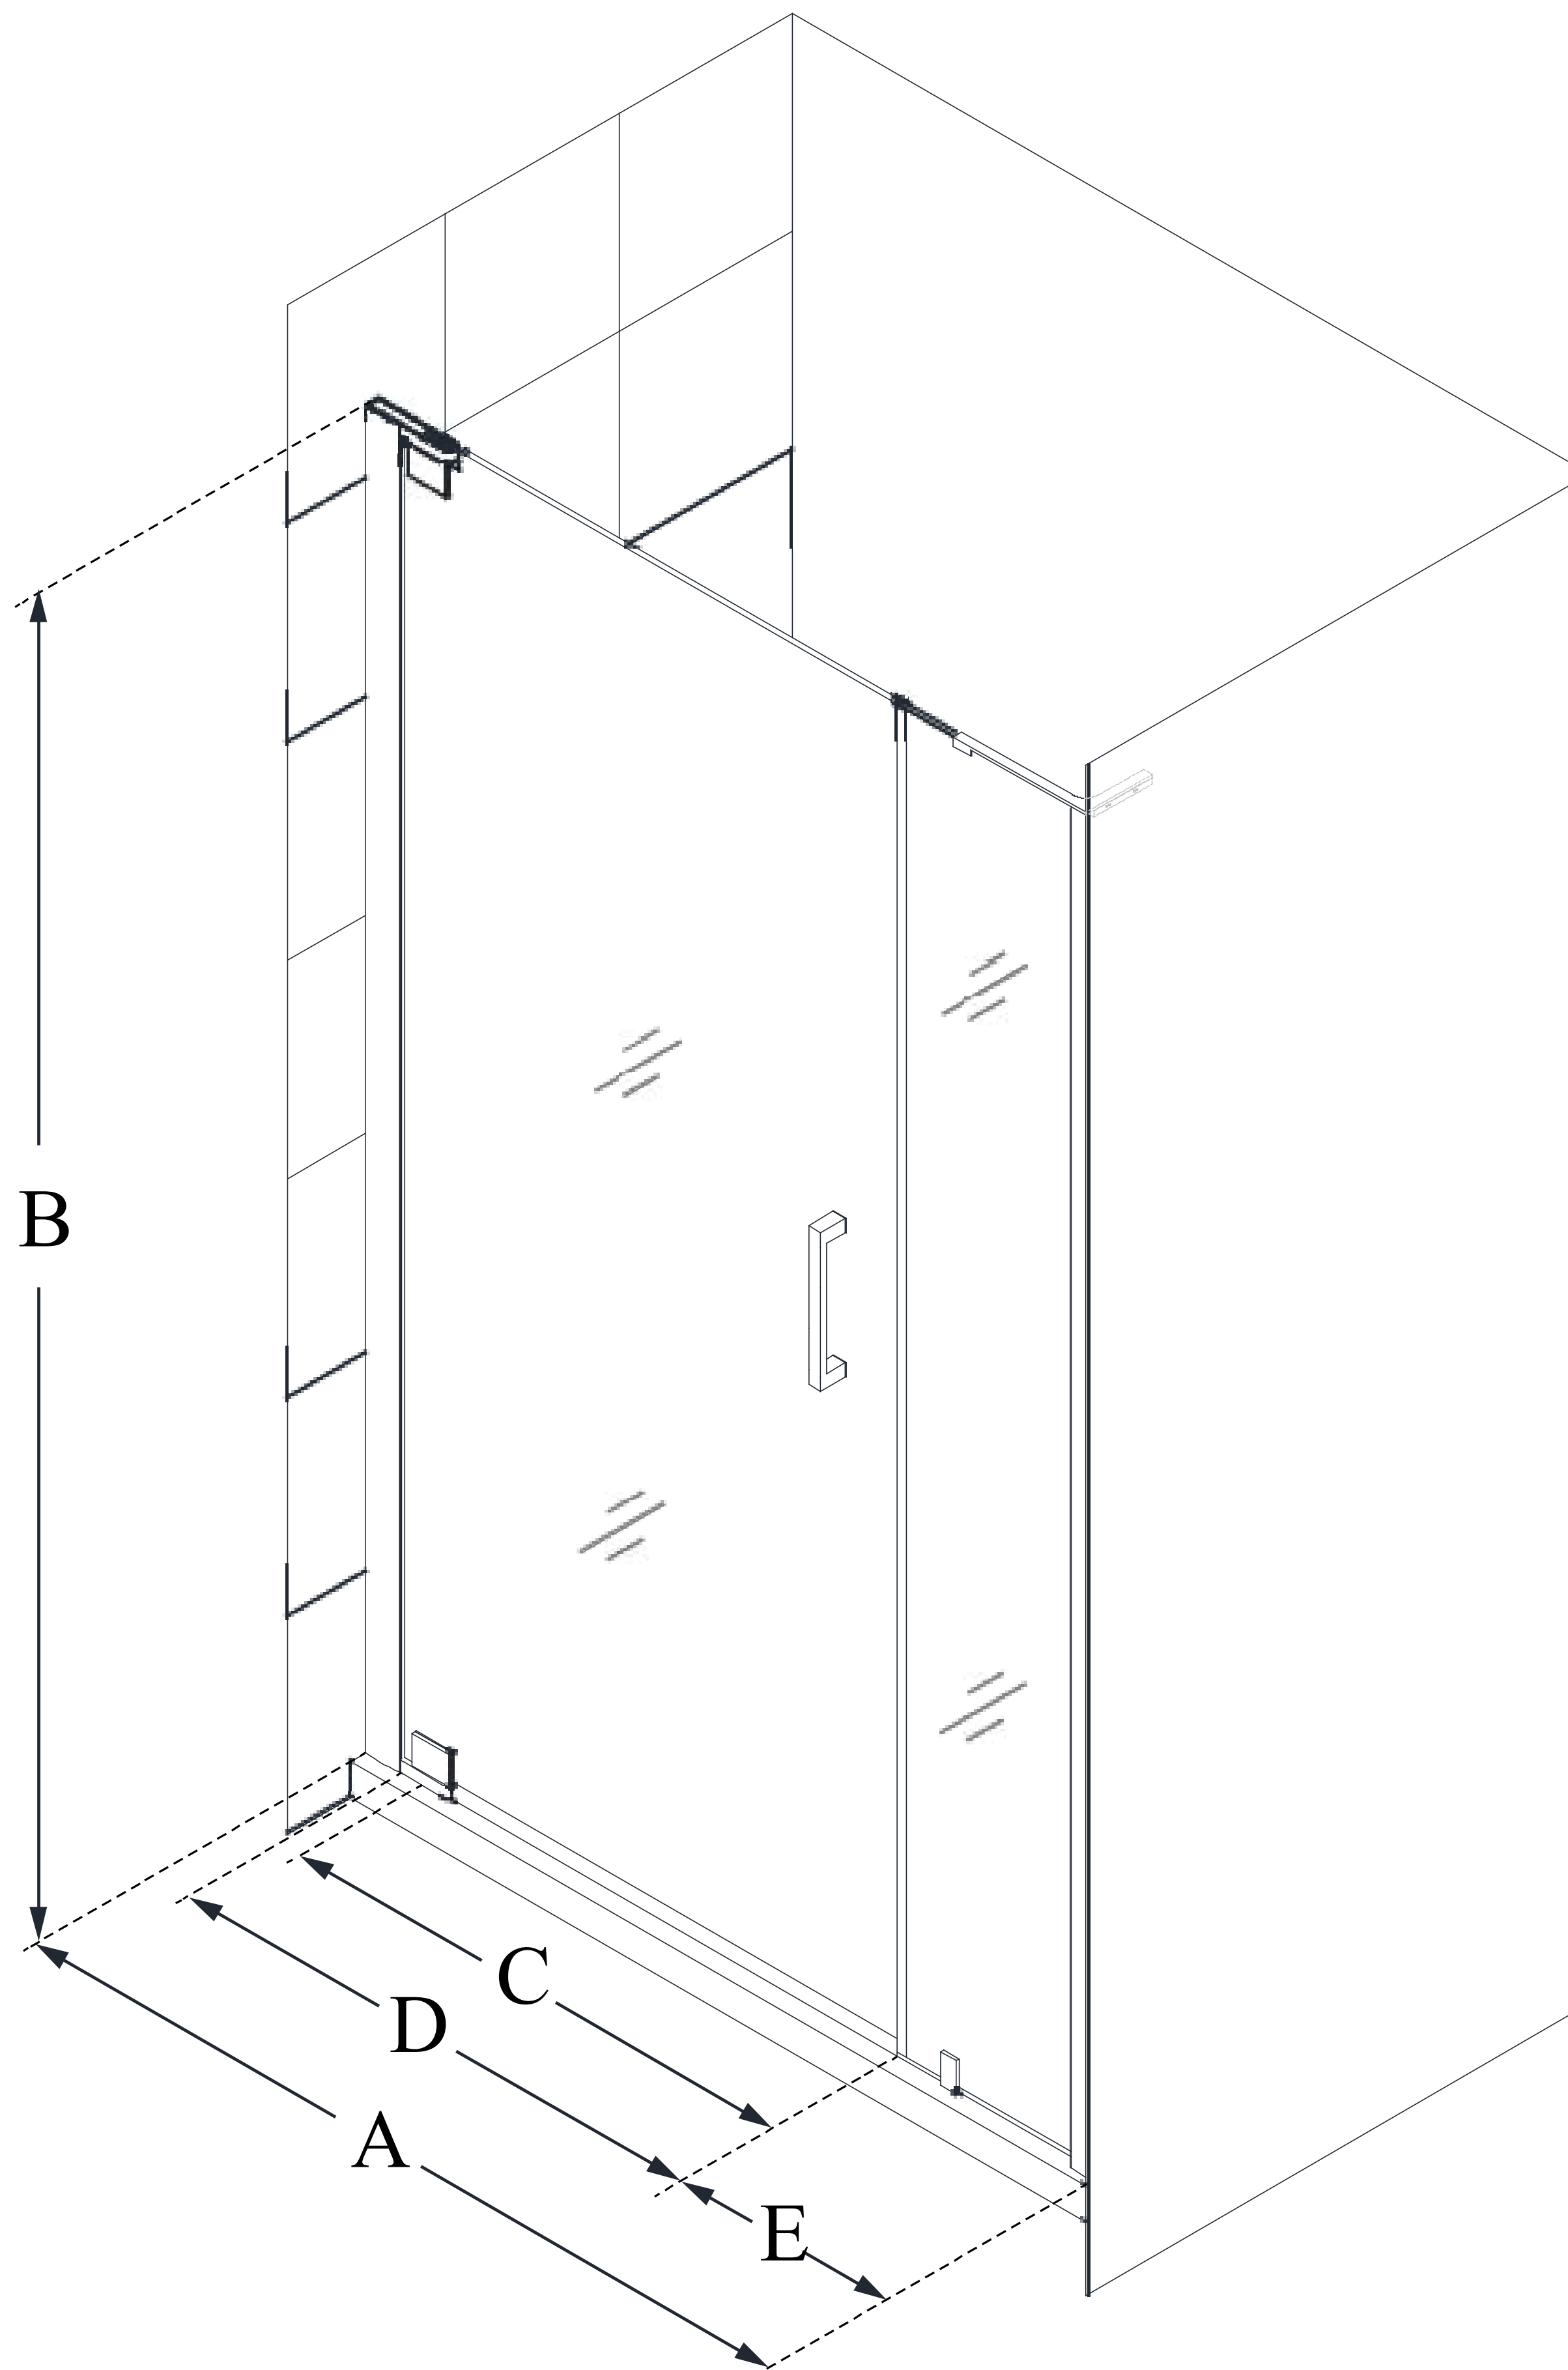

SHDR-4334120

ELEGANCE-LS

DreamLine Elegance-LS 44 - 46
in. W x 72 in. H Frameless Pivot
Shower Door

PIVOT DOOR

CONFIGURATION DIMENSIONS:

A: 44 in. - 46 in.

MODEL WIDTH

B: 72 in.

MODEL HEIGHT

C: 26 1/2 in.

ACCESS WIDTH

D: 29 1/2 in.

DOOR WIDTH

E: 12 in.

INLINE PANEL WIDTH

DreamLine reserves the right to update or modify the hardware or materials pictured without prior notice for the purpose of product improvement and customer satisfaction.