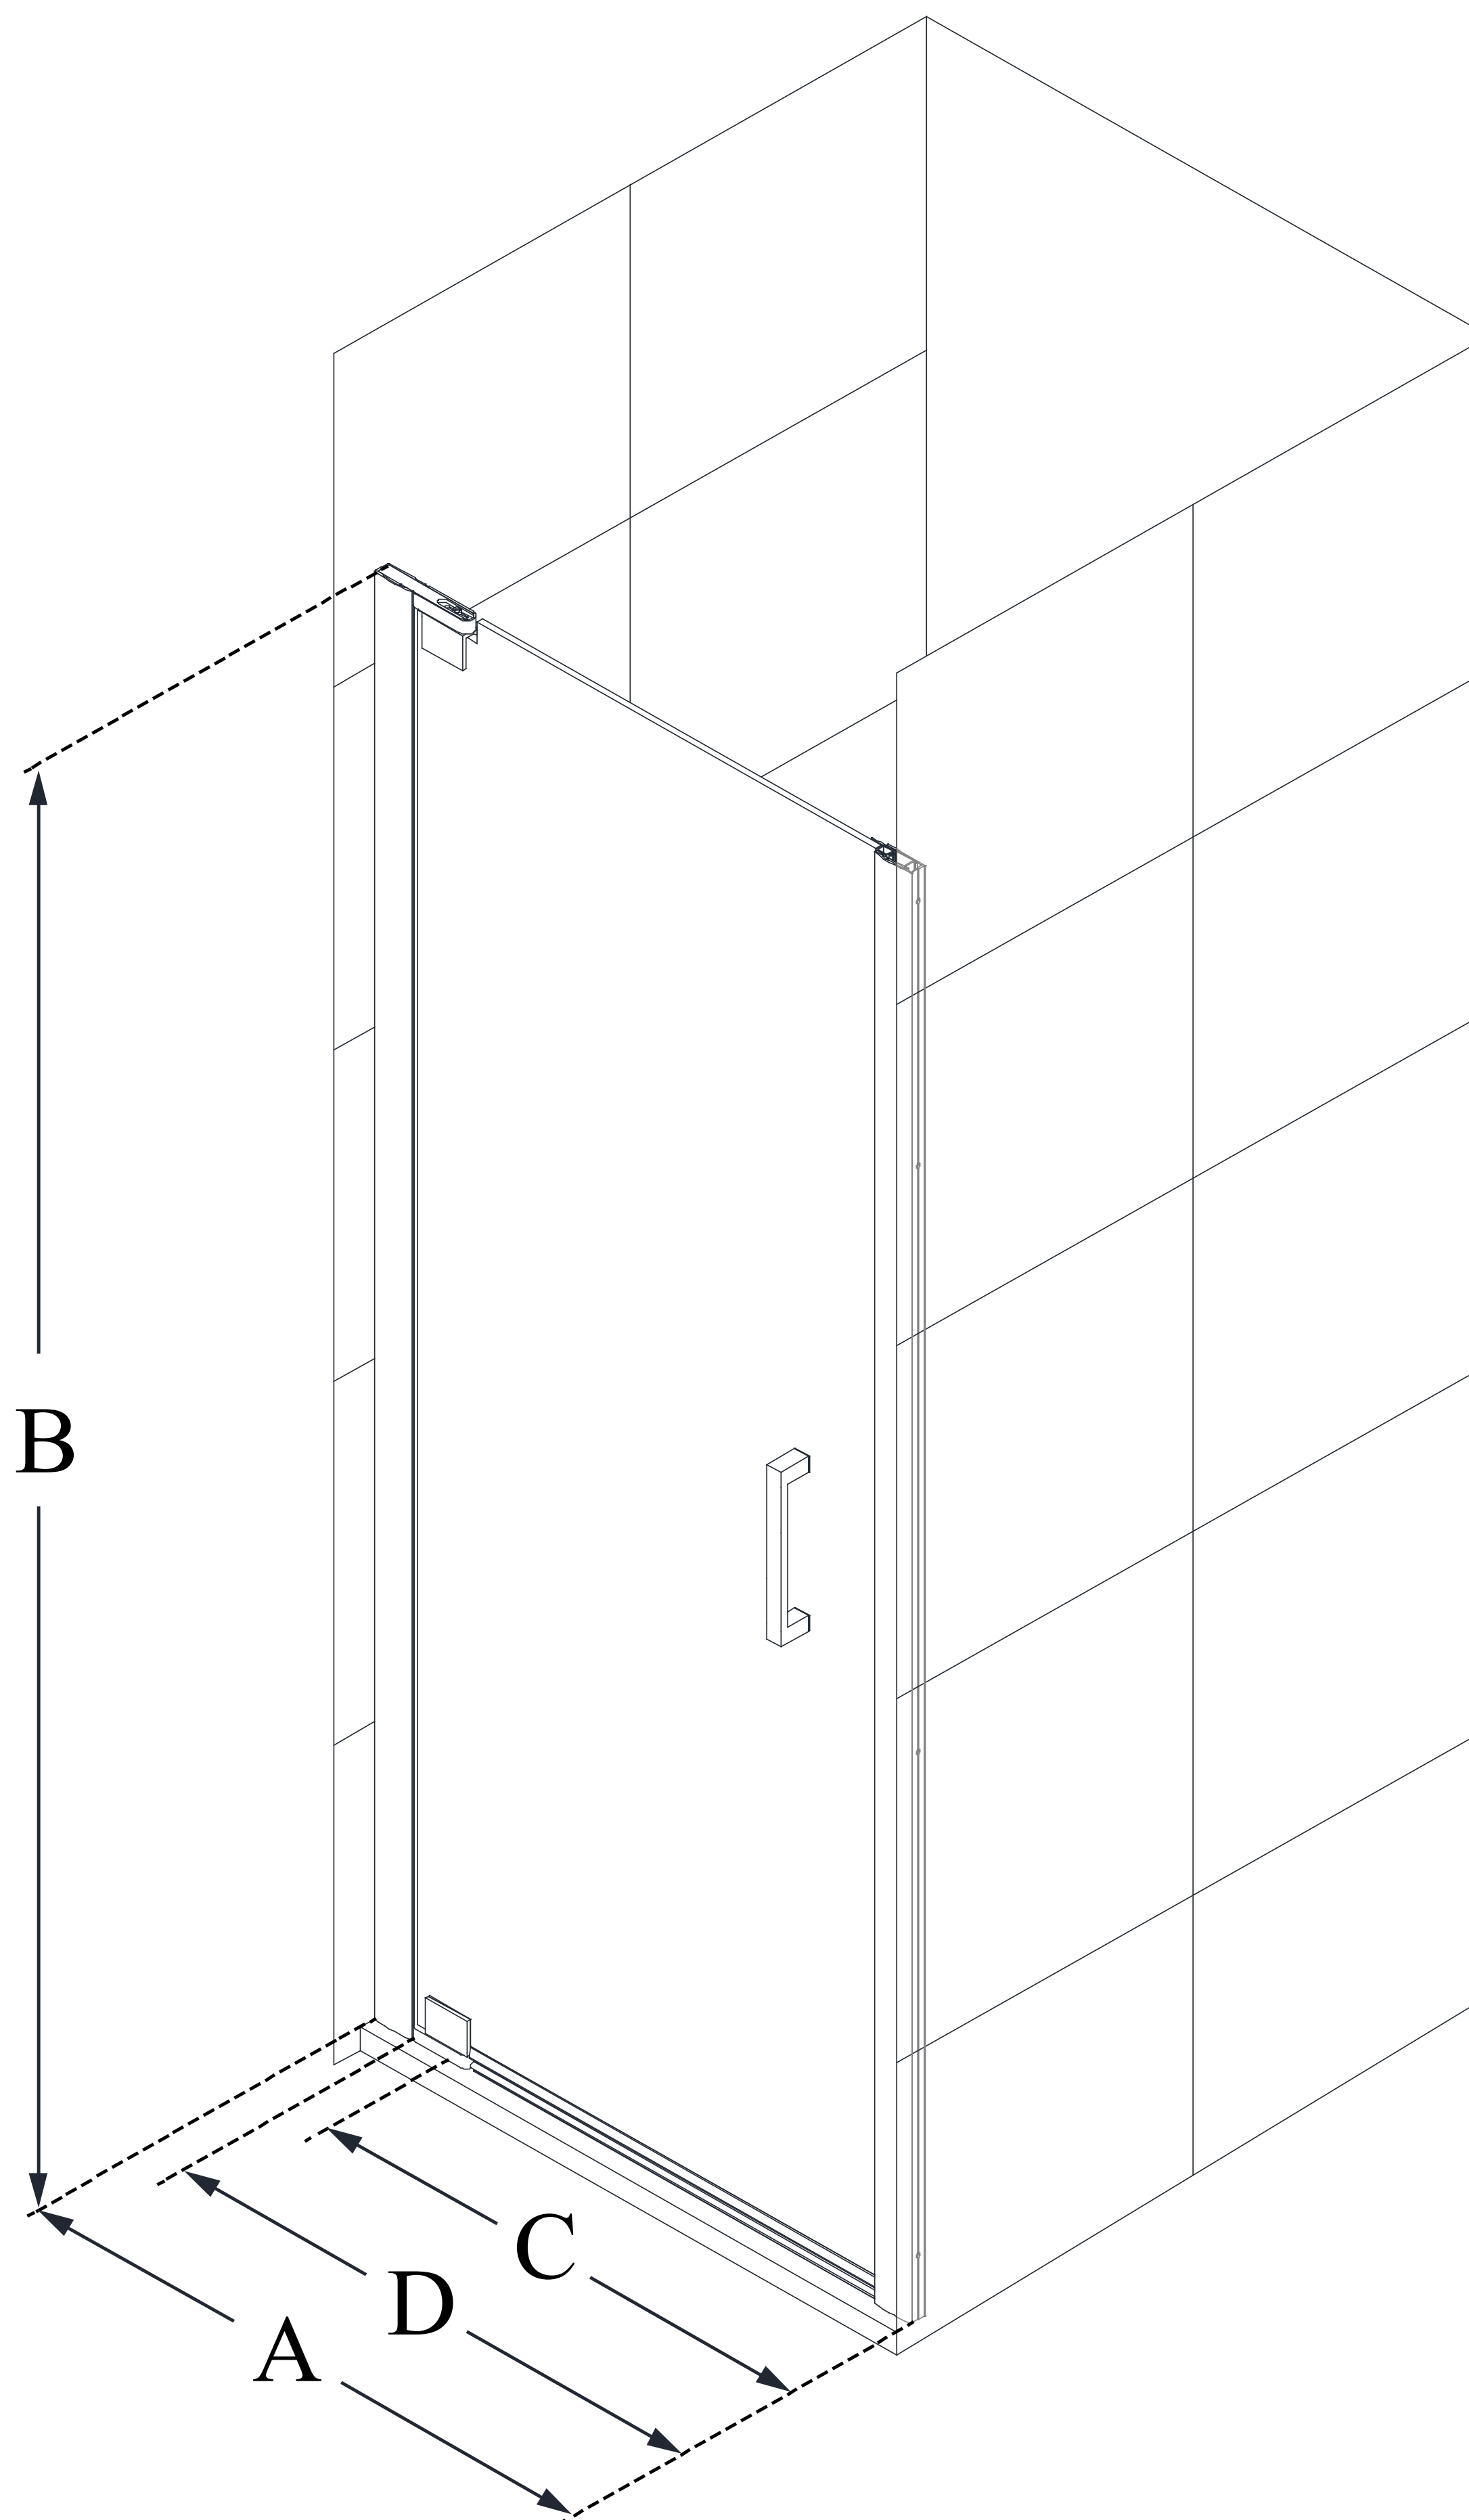

## **ELEGANCE-LS**

DreamLine Elegance-LS 32 1/4 -  
34 1/4 in. W x 72 in. H Frameless  
Pivot Shower Door

**PIVOT DOOR**

### **CONFIGURATION DIMENSIONS:**

**A: 32 1/4 in. - 34 1/4 in.**

MODEL WIDTH

**B: 72 in.**

MODEL HEIGHT

**C: 24 3/4 in.**

ACCESS WIDTH

**D: 27 3/4 in.**

DOOR WIDTH

**E: -**

INLINE PANEL WIDTH

DreamLine reserves the right to update or modify the hardware or materials pictured without prior notice for the purpose of product improvement and customer satisfaction.