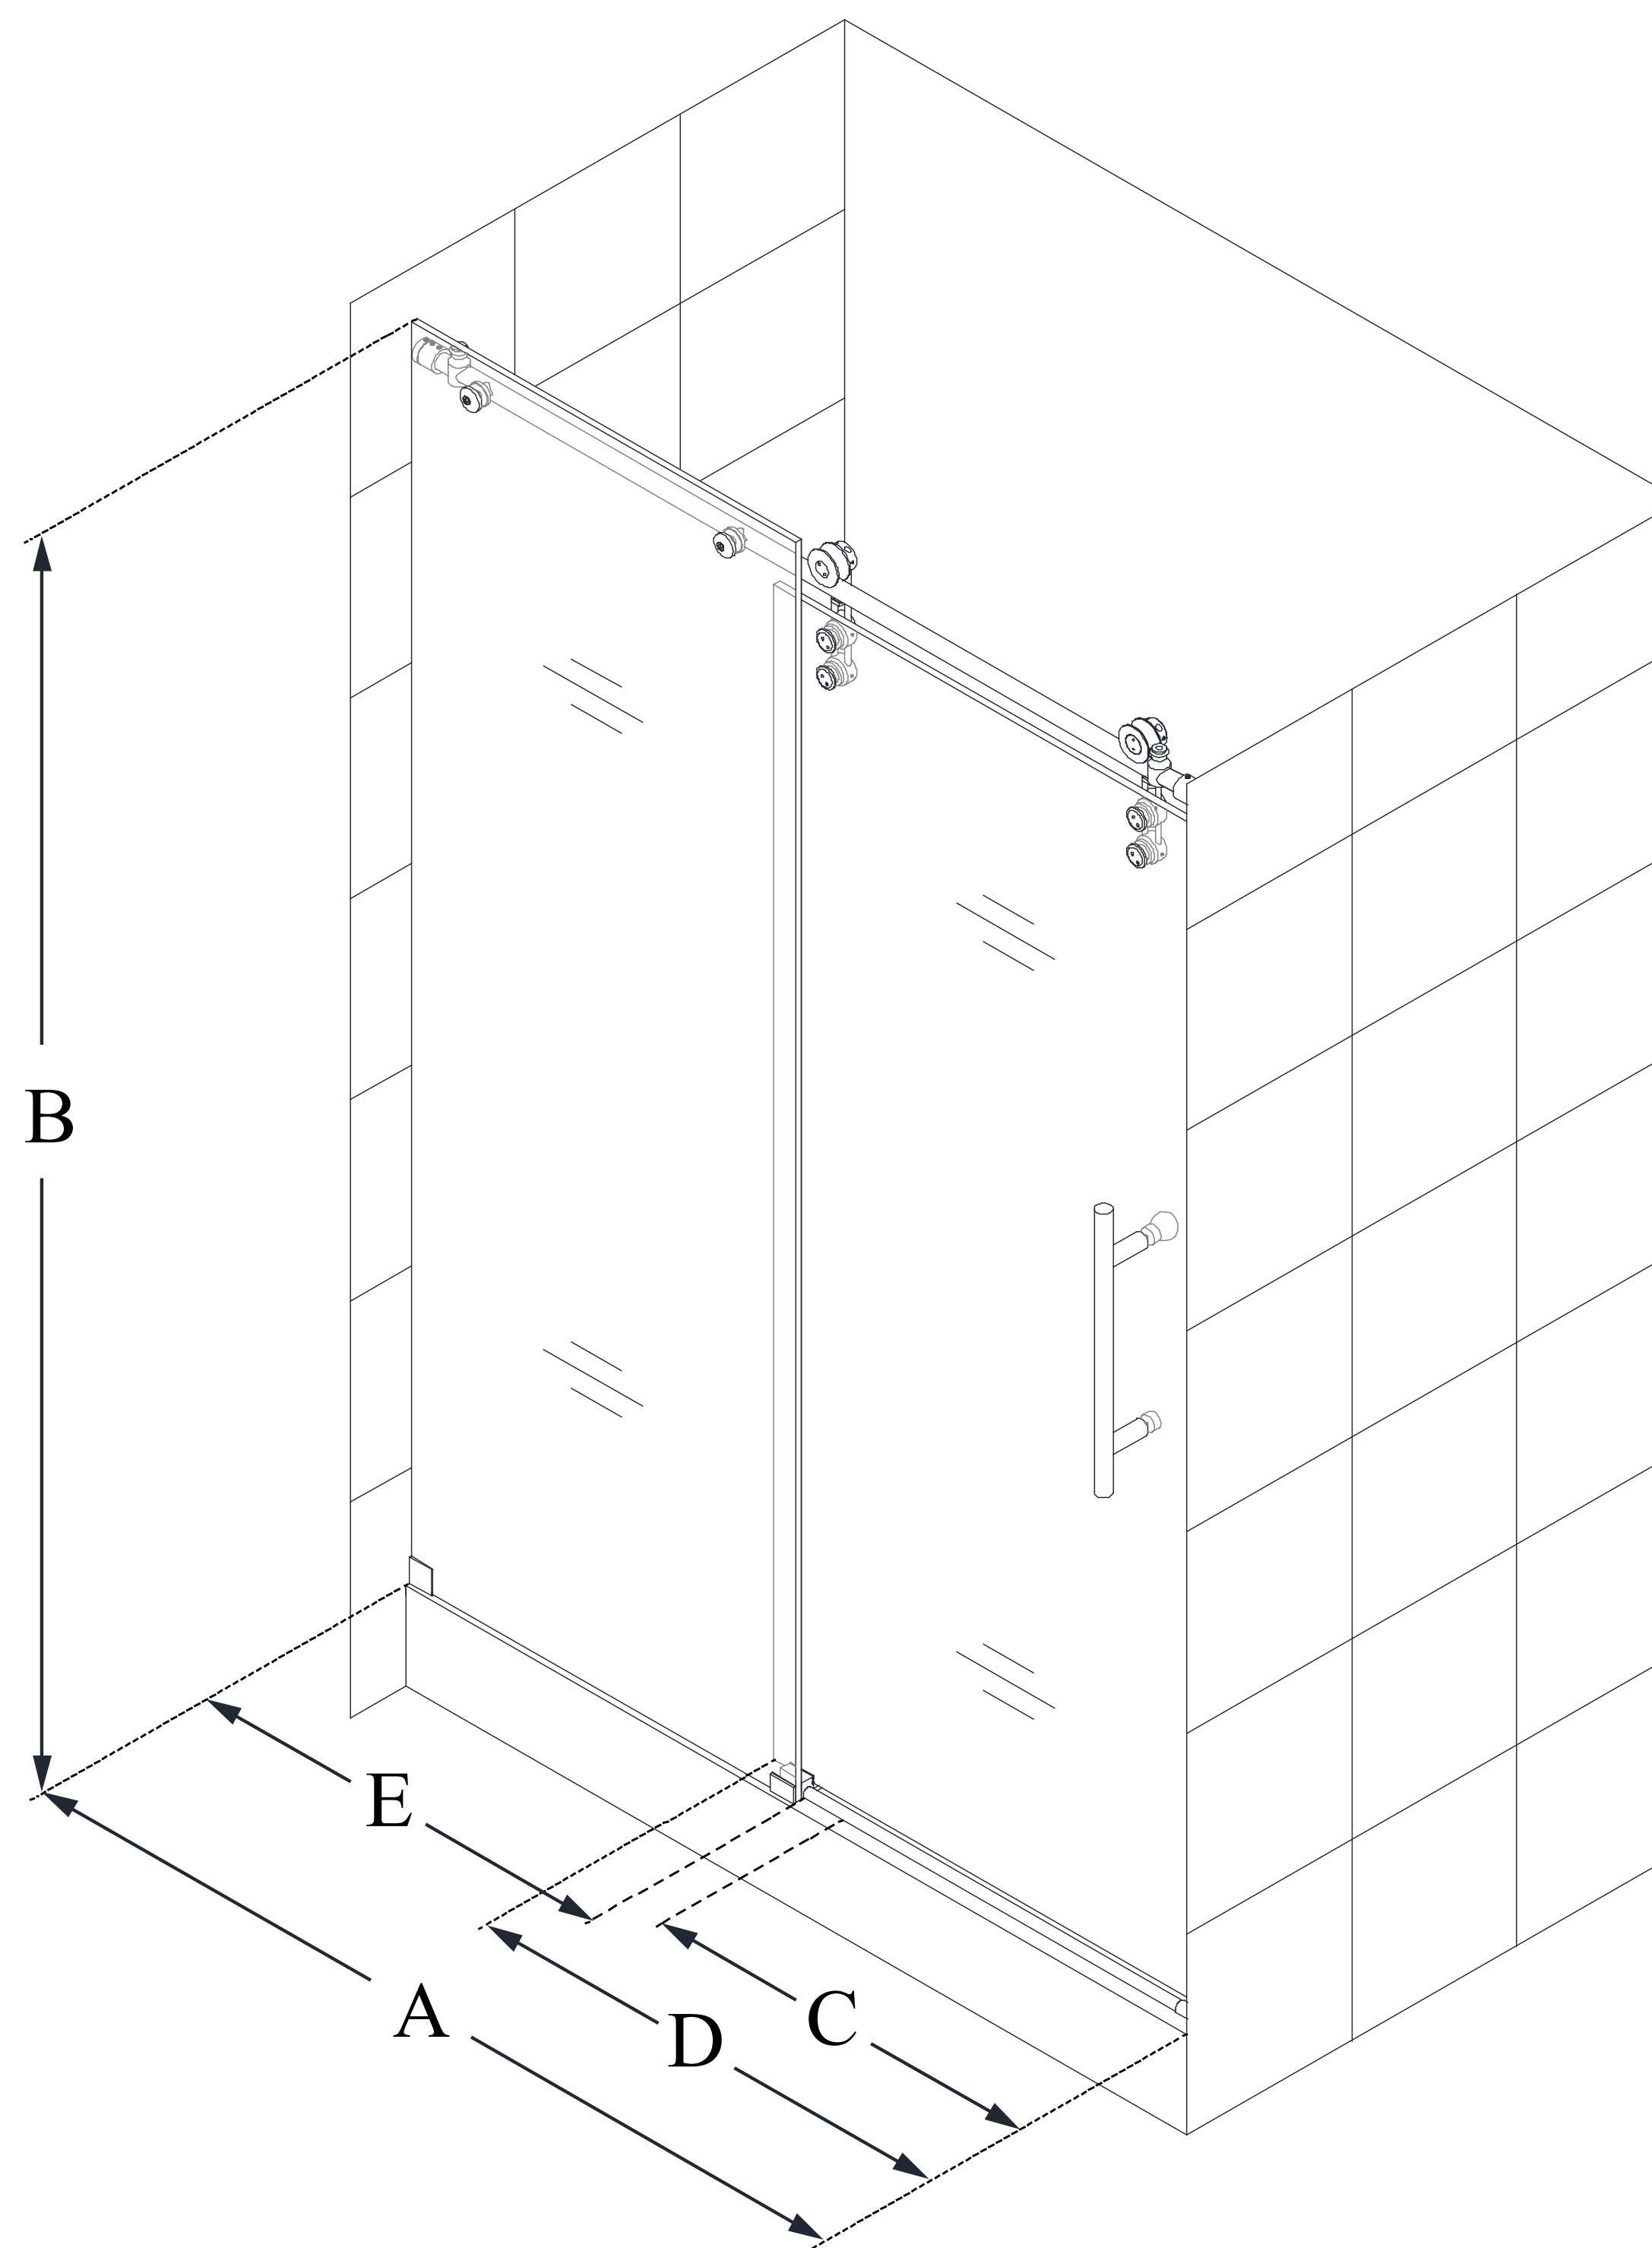

**SHDR-6260760**  
**ENIGMA-Z**

**CONFIGURATION  
DIMENSIONS:**

**A: MODEL WIDTH**  
56 - 60 in.

**B: MODEL HEIGHT**  
76 in.

**C: ACCESS WIDTH**  
22 - 26 in.

**C2: ACCESS HEIGHT**  
73 in.

**D: DOOR WIDTH**  
32 in.

**E: INLINE PANEL WIDTH**  
29 3/16 in.

**MATCHING SHOWER BASE**  
Any 60 in. Single Threshold DreamLine  
Shower Base

**BASE OPTIONS**  
White, Biscuit (-22), Black (-88)

**BASE DRAIN LOCATION**  
Center, Left, Right