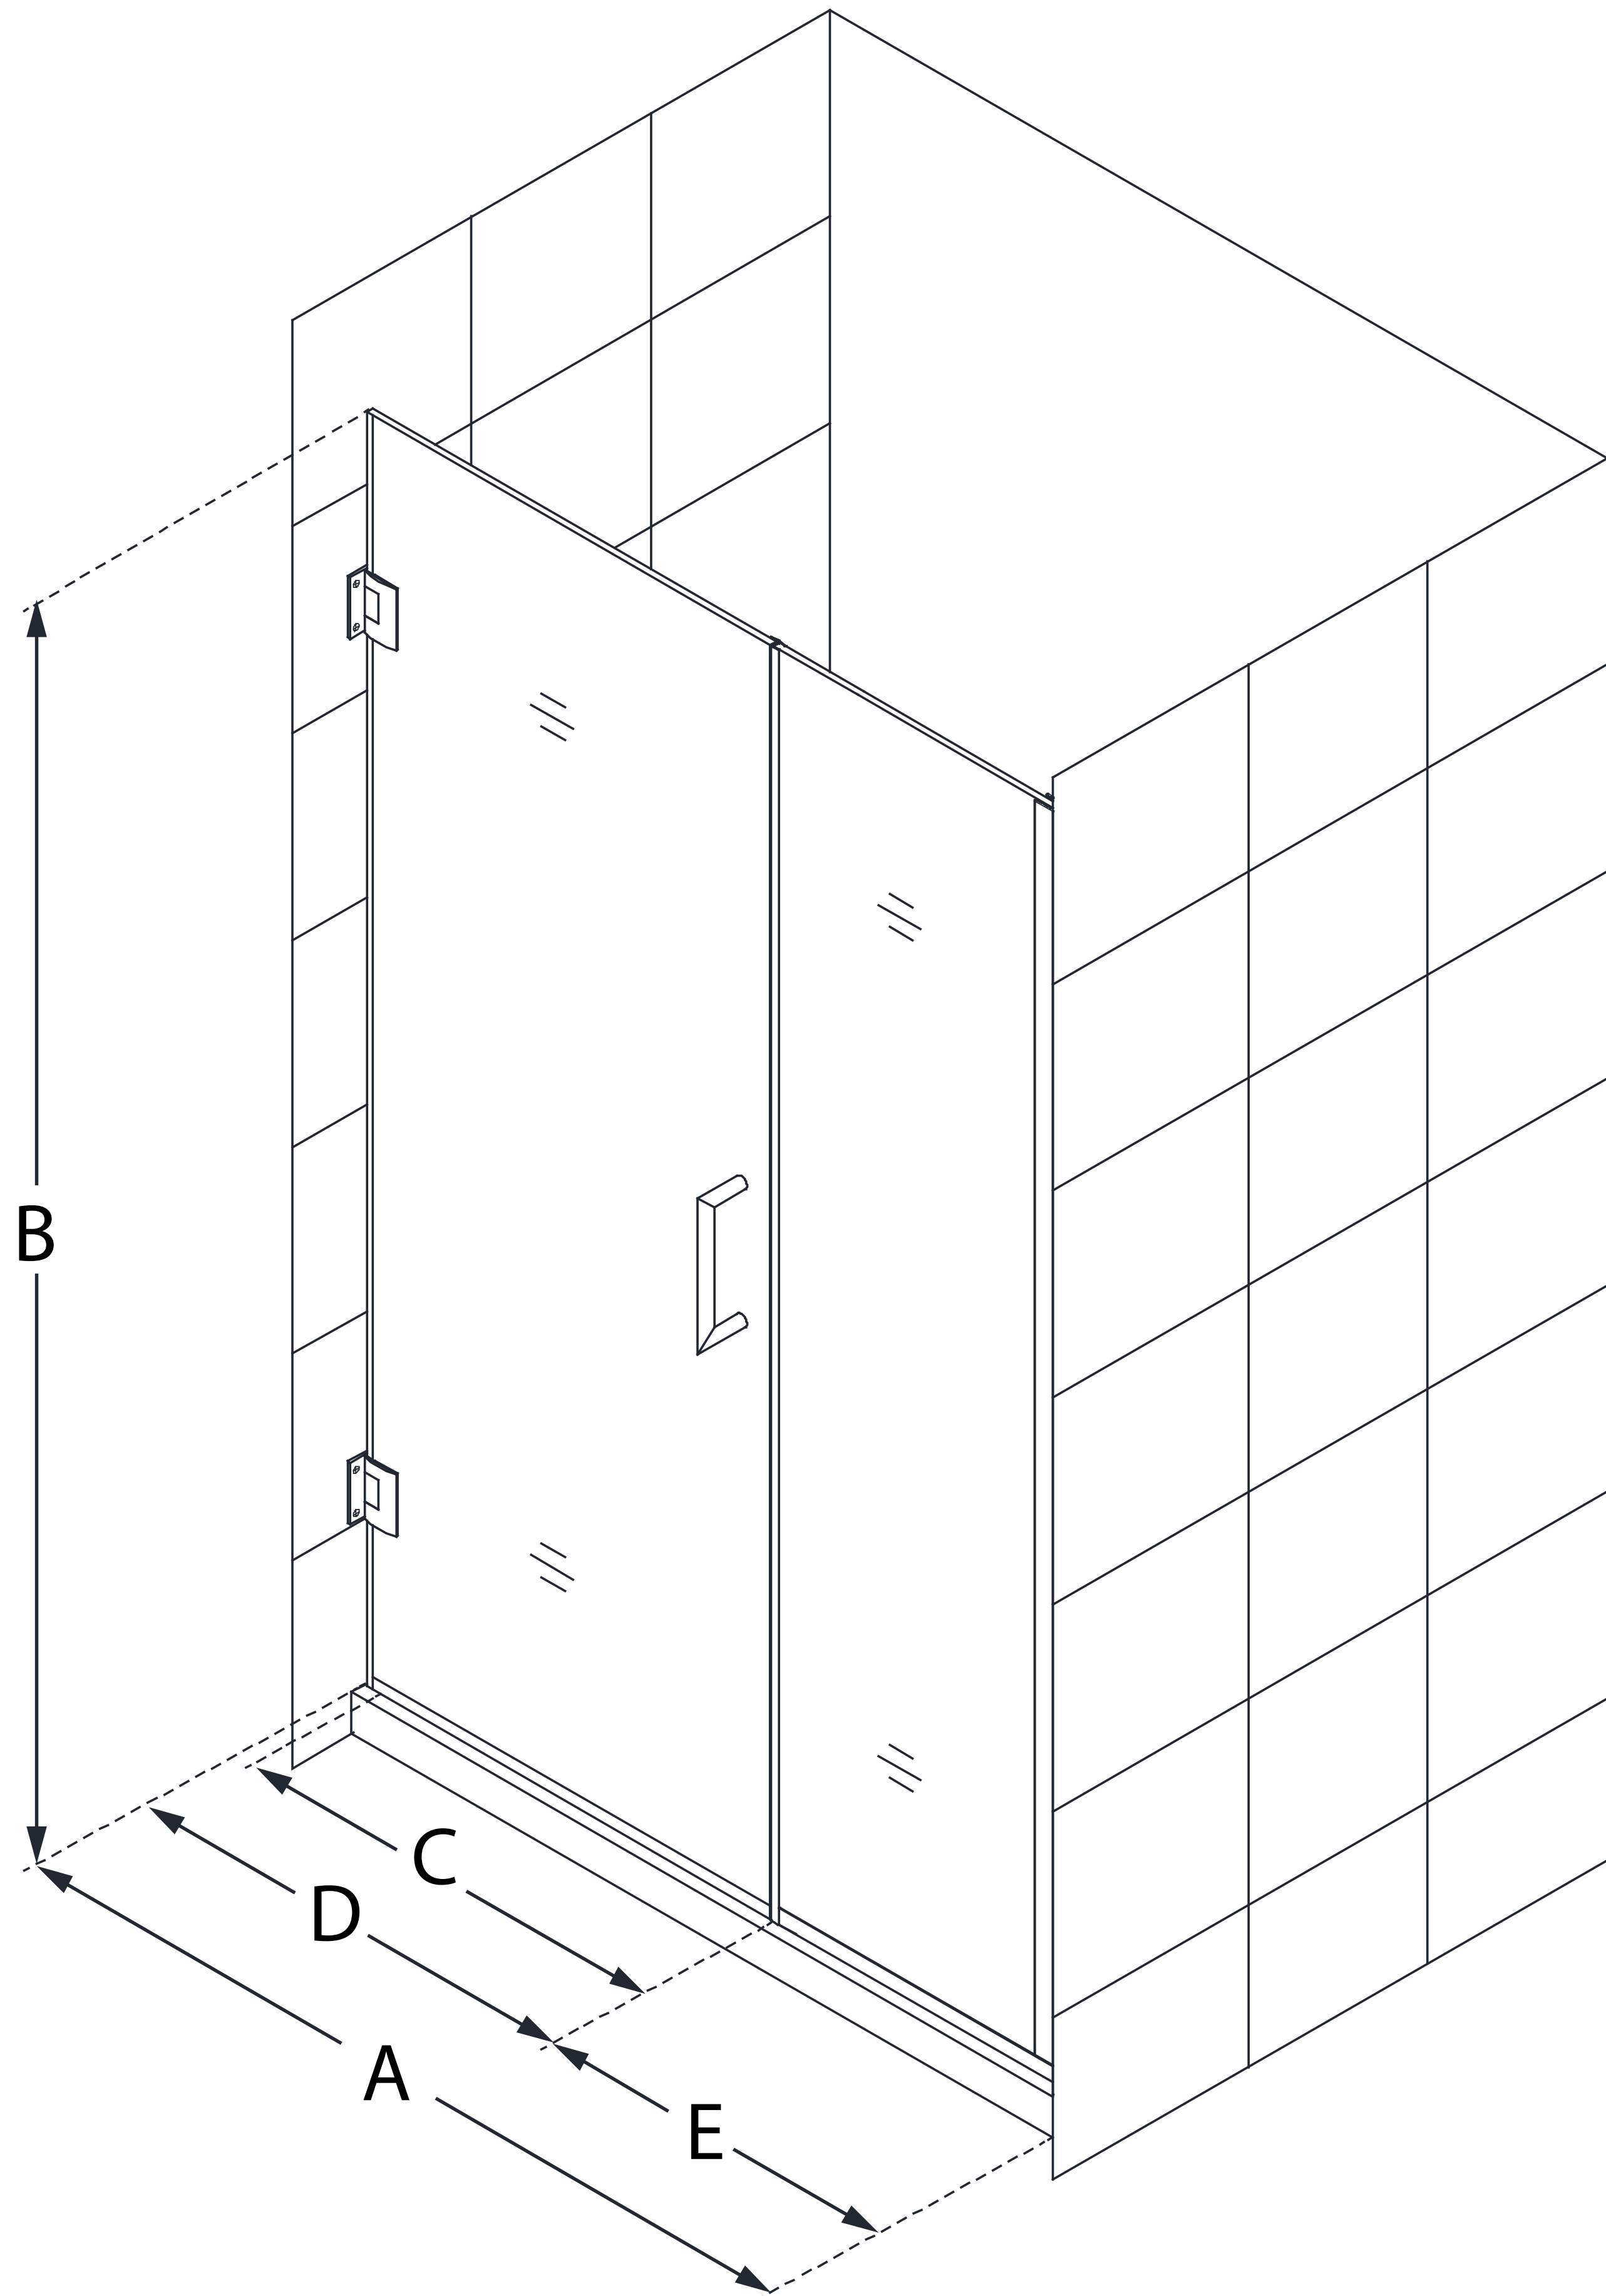

SHDR-243207210

UNIDOOR PLUS

DreamLine Unidoor Plus 32-32 1/2
in. W x 72 in. H Frameless Hinged
Shower Door, Clear Glass

SWING DOOR

CONFIGURATION DIMENSIONS:

A: 32 - 32 1/2 in.

MODEL WIDTH

B: 72 in.

MODEL HEIGHT

C: 25 in.

ACCESS WIDTH

D: 26 in.

DOOR WIDTH

E: 6 in.

INLINE PANEL WIDTH

DreamLine reserves the right to update or modify the hardware or materials pictured without prior notice for the purpose of product improvement and customer satisfaction.