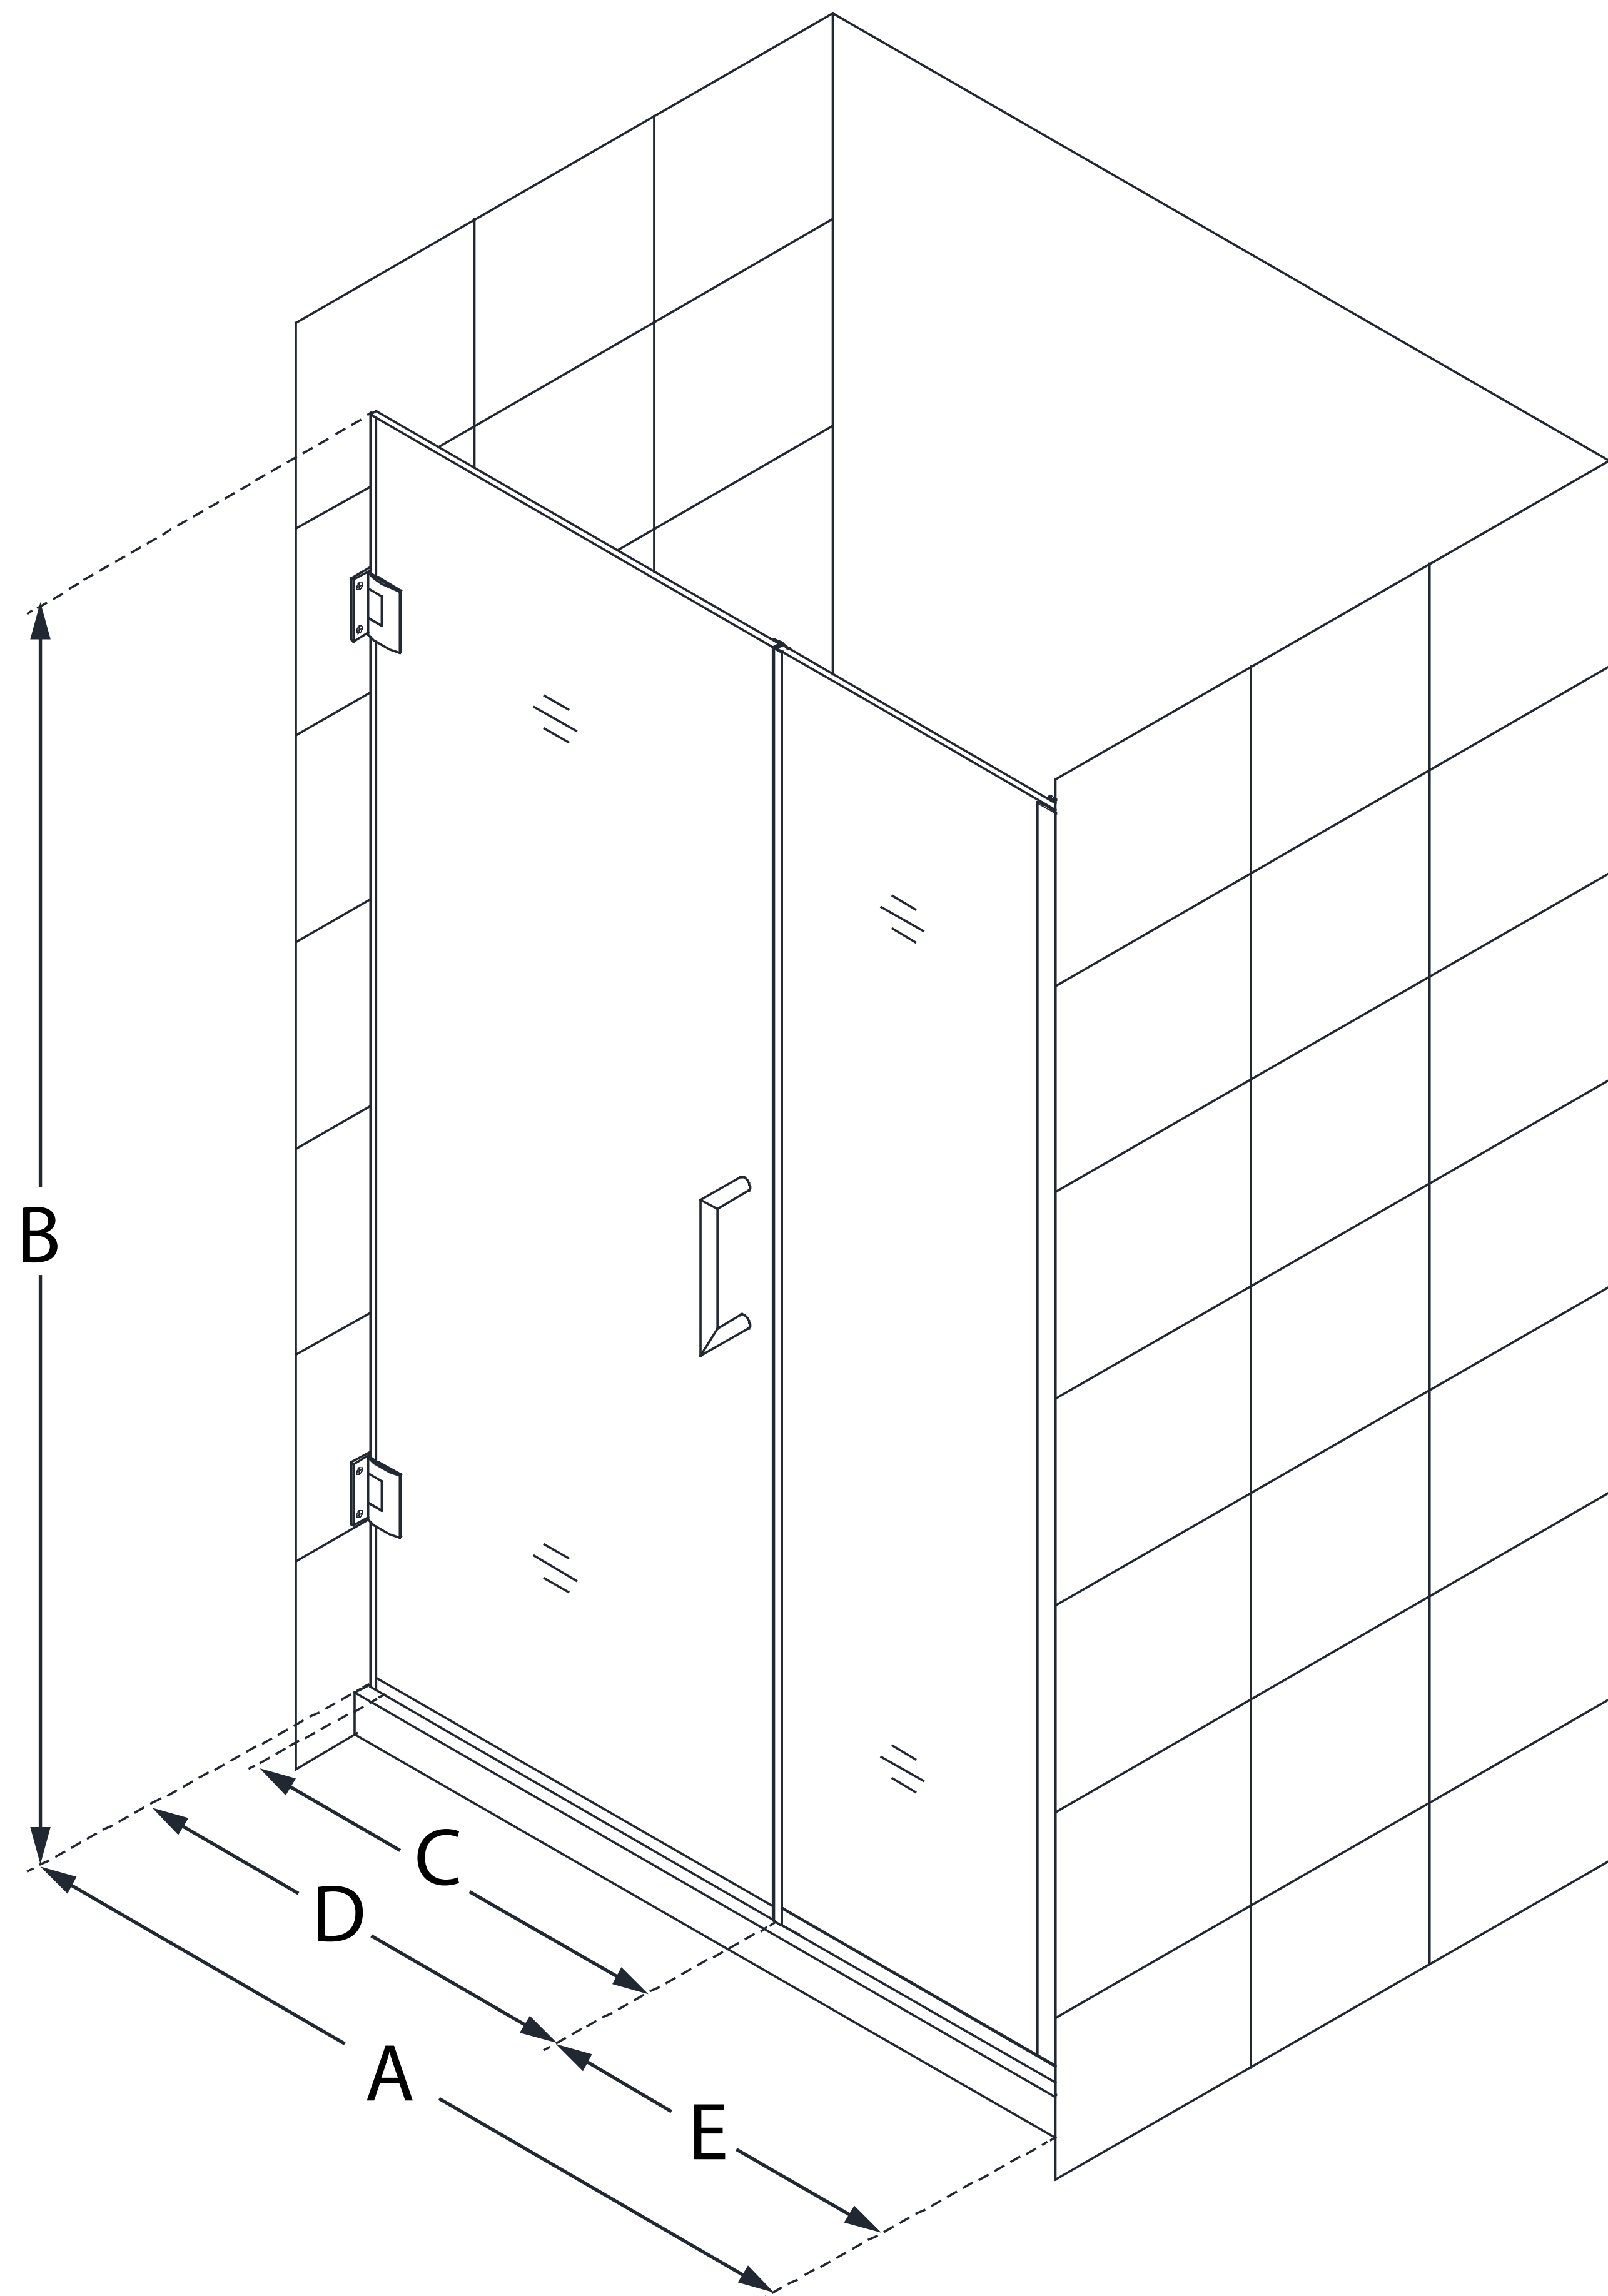

# UNIDOOR PLUS

DreamLine Unidoor Plus 42-42 1/2  
in. W x 72 in. H Frameless Hinged  
Shower Door, Clear Glass

**SWING DOOR**

## CONFIGURATION DIMENSIONS:

**A: 42 - 42 1/2 in.**

MODEL WIDTH

**B: 72 in.**

MODEL HEIGHT

**C: 27 in.**

ACCESS WIDTH

**D: 28 in.**

DOOR WIDTH

**E: 14 in.**

INLINE PANEL WIDTH

DreamLine reserves the right to update or modify the hardware or materials pictured without prior notice for the purpose of product improvement and customer satisfaction.