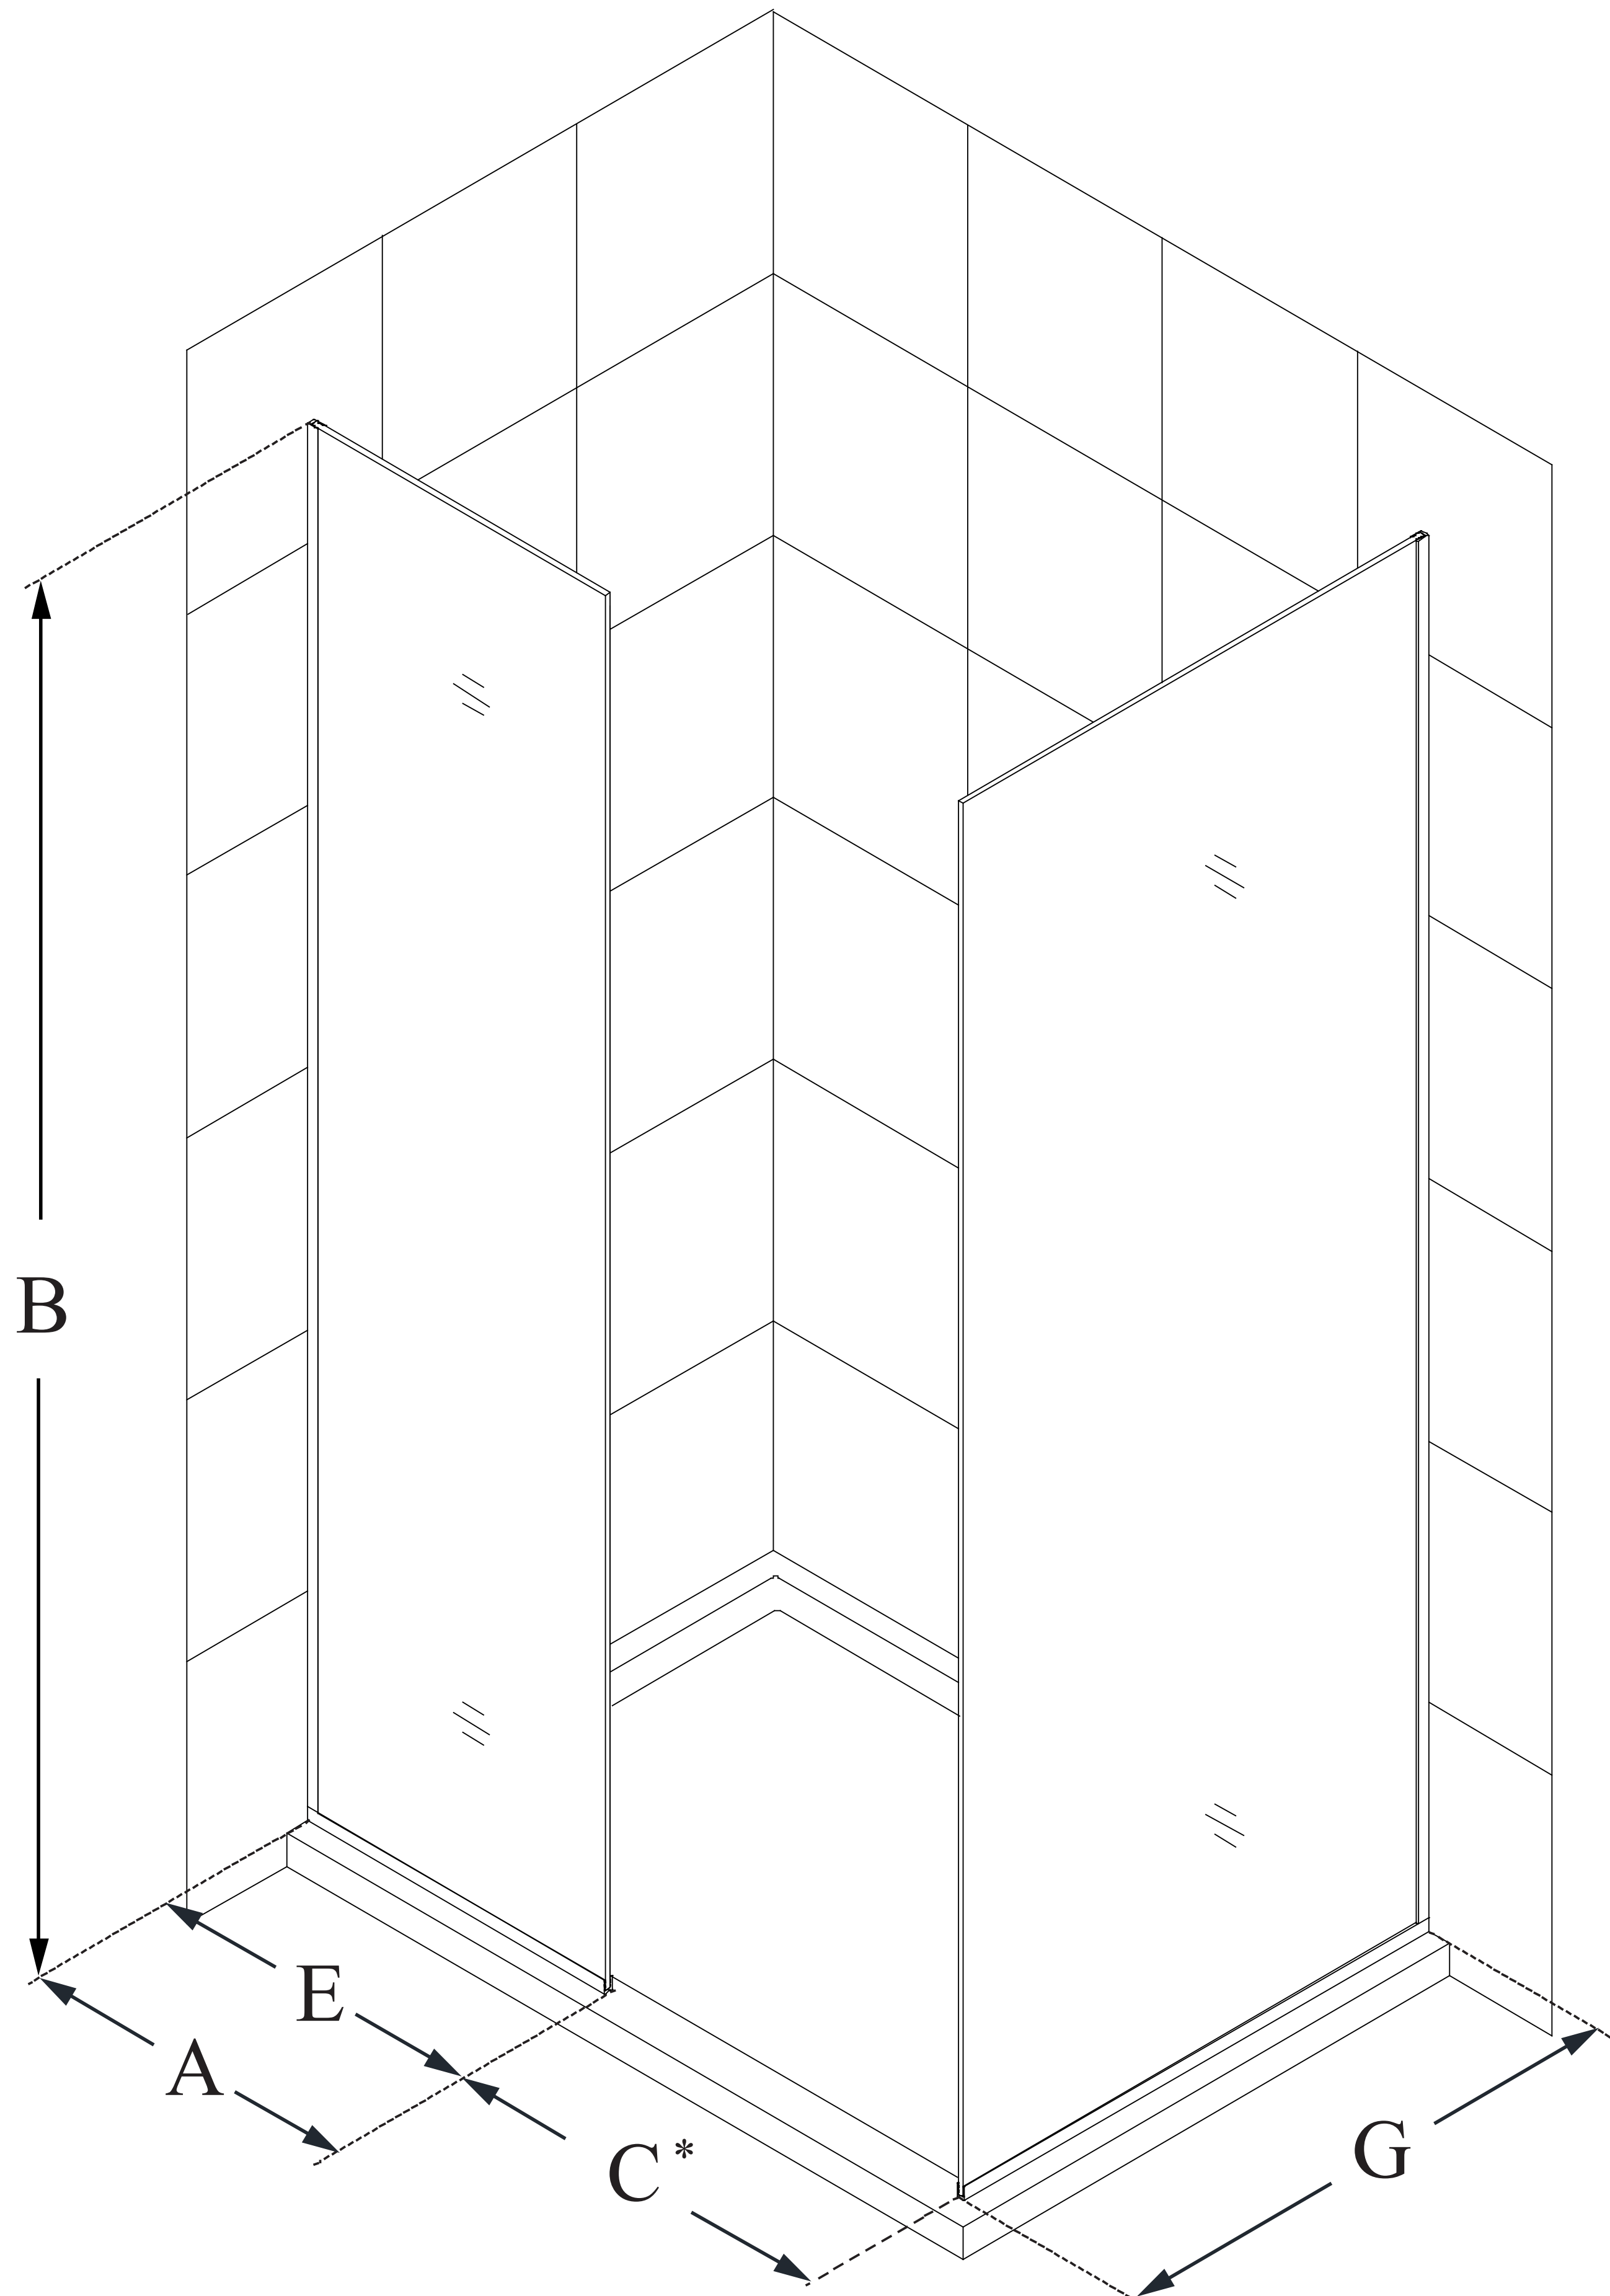

SHDR-3230342

LINEA

DreamLine Linea Two Individual
Frameless Shower Screens 34 in.
and 30 in. W x 72 in. H, Open Entry
Design, Clear Glass

WALK-IN SHOWER

CONFIGURATION DIMENSIONS:

A: 30 in.

MODEL WIDTH

B: 72 in.

MODEL HEIGHT

C: 22 in. min (in a 60 in. opening)

ACCESS WIDTH

D: -

DOOR WIDTH

E: 30 in.

INLINE PANEL WIDTH

G: 34 in.

RETURN PANEL WIDTH

DreamLine reserves the right to update or modify the hardware or materials pictured without prior notice for the purpose of product improvement and customer satisfaction.