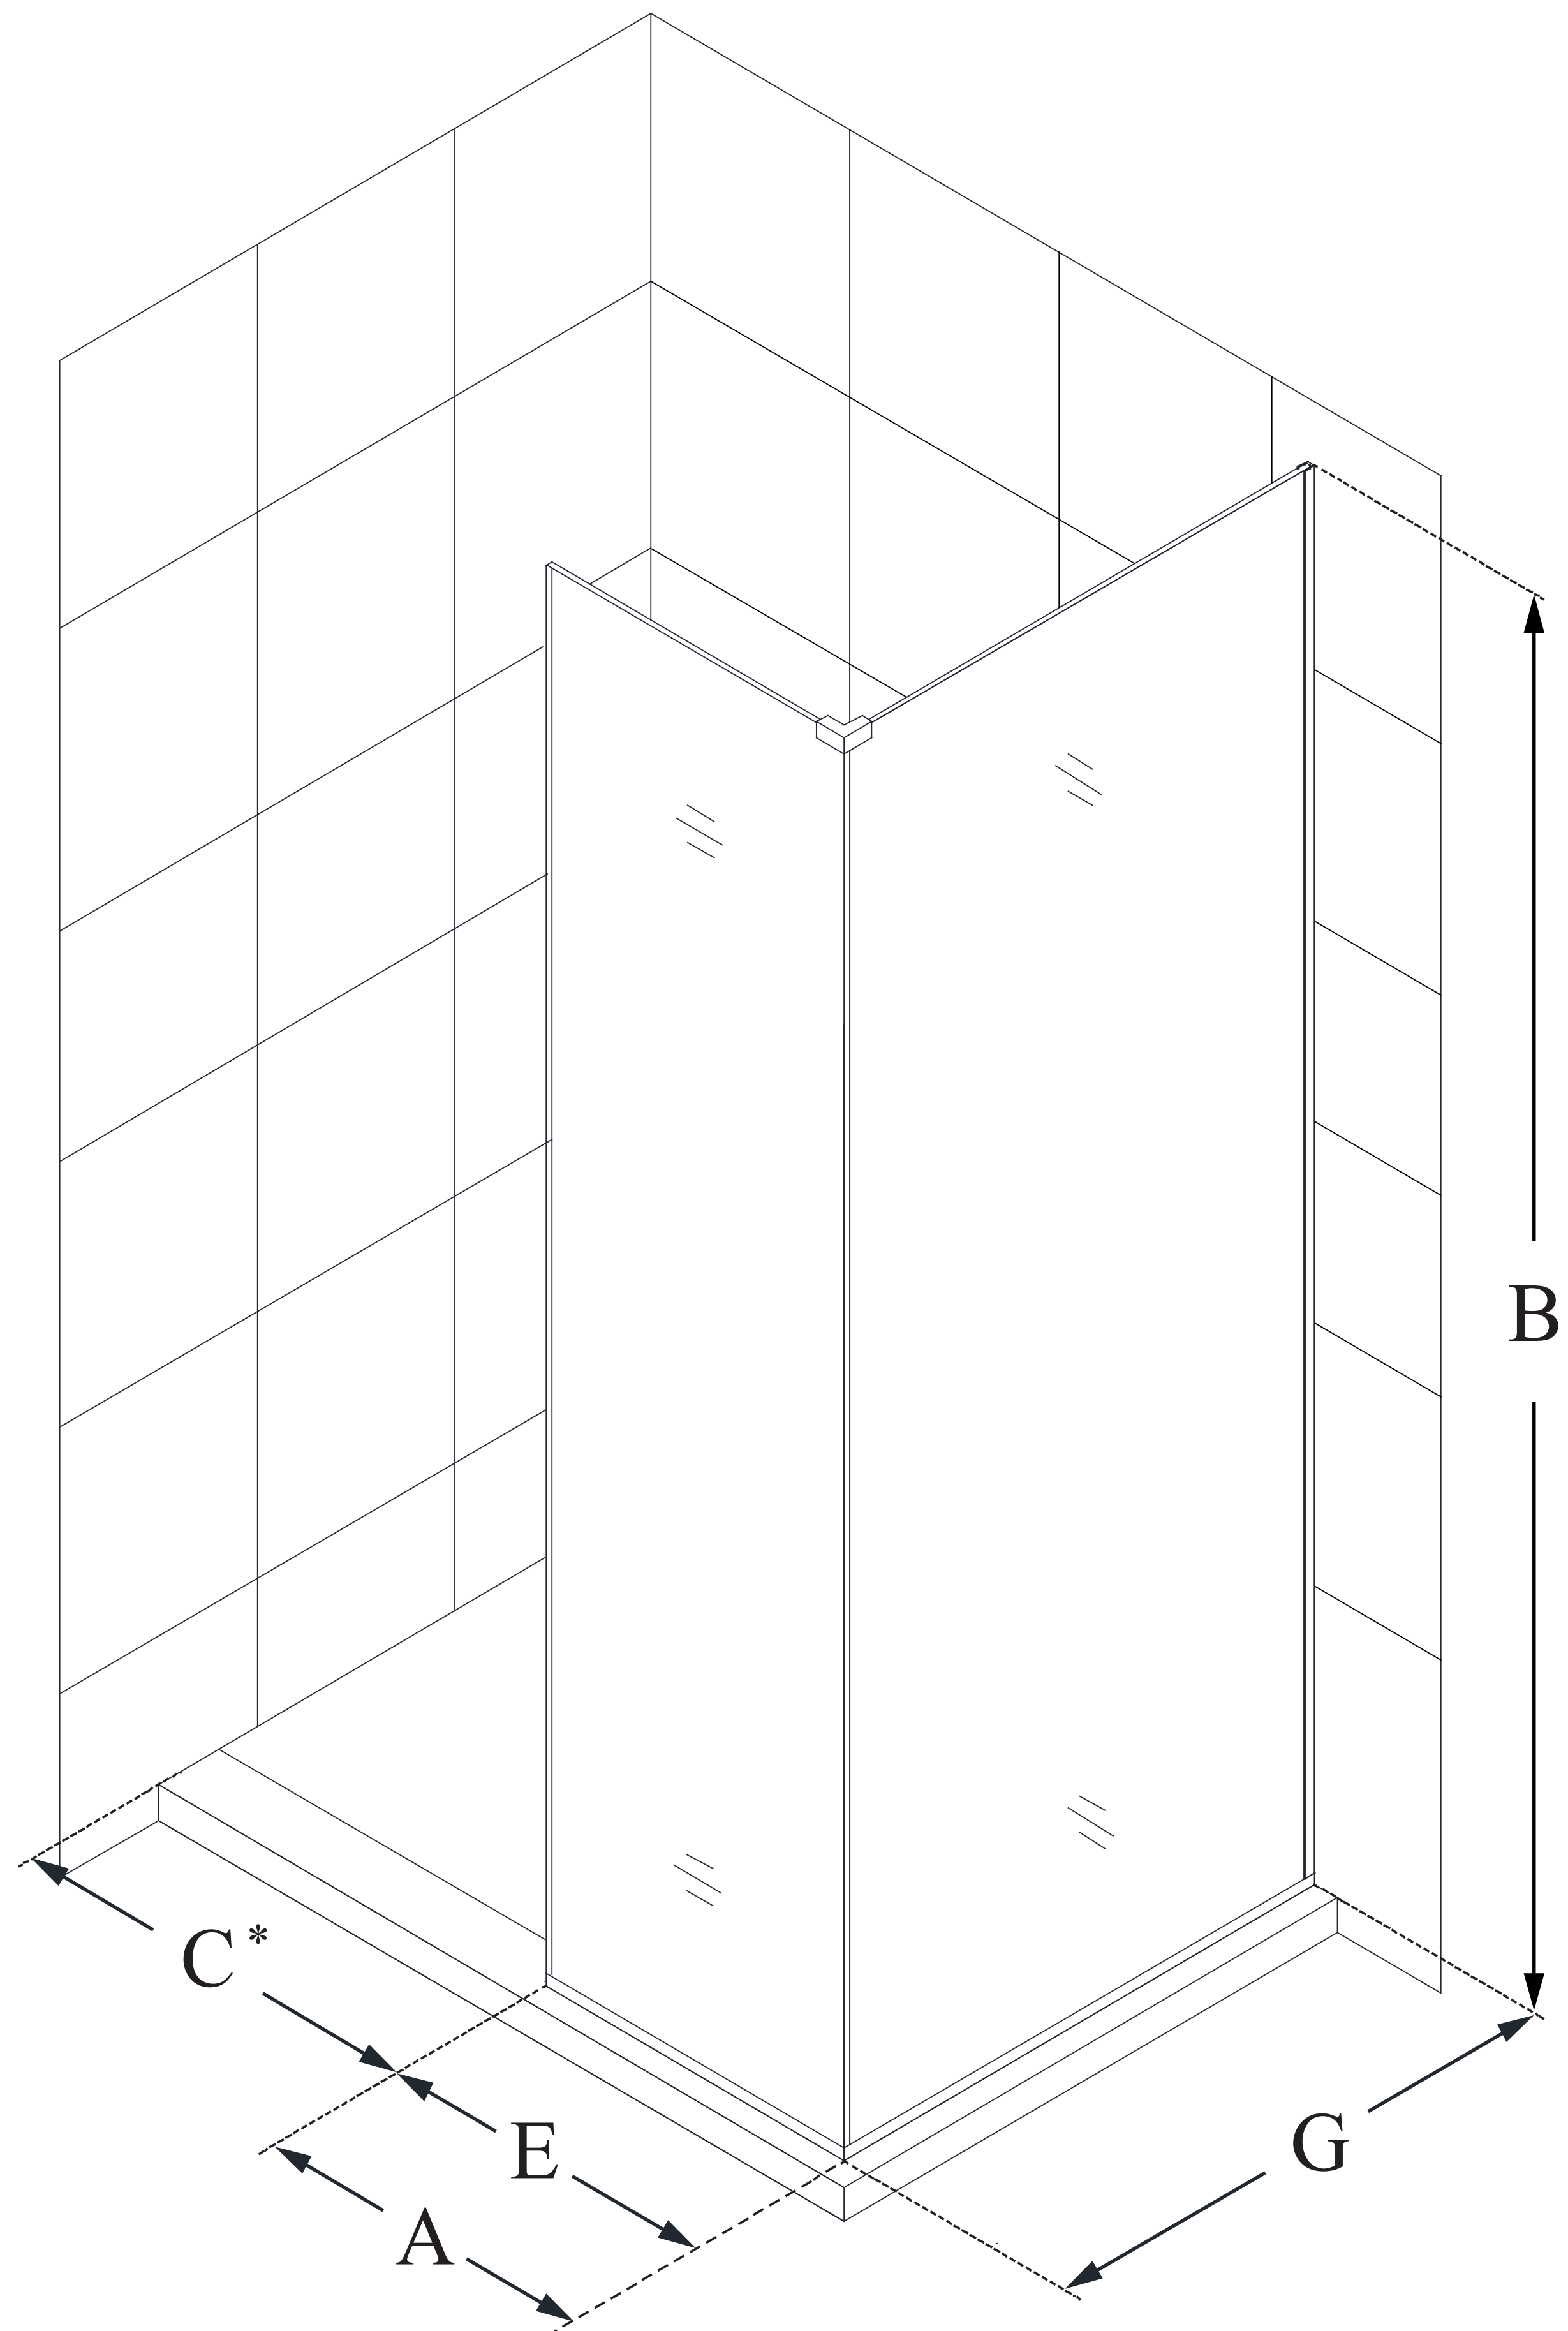

SHDR-3230343

LINEA

DreamLine Linea Two Adjacent
Frameless Shower Screens 34 in.
and 30 in. W x 72 in. H, Open Entry
Design, Clear Glass

WALK-IN SHOWER

CONFIGURATION DIMENSIONS:

A: 30 in.

MODEL WIDTH

B: 72 in.

MODEL HEIGHT

C: 22 in. min (in a 60 in. opening)

ACCESS WIDTH

D: -

DOOR WIDTH

E: 30 in.

INLINE PANEL WIDTH

G: 34 in.

RETURN PANEL WIDTH

DreamLine reserves the right to update or modify the hardware or materials pictured without prior notice for the purpose of product improvement and customer satisfaction.