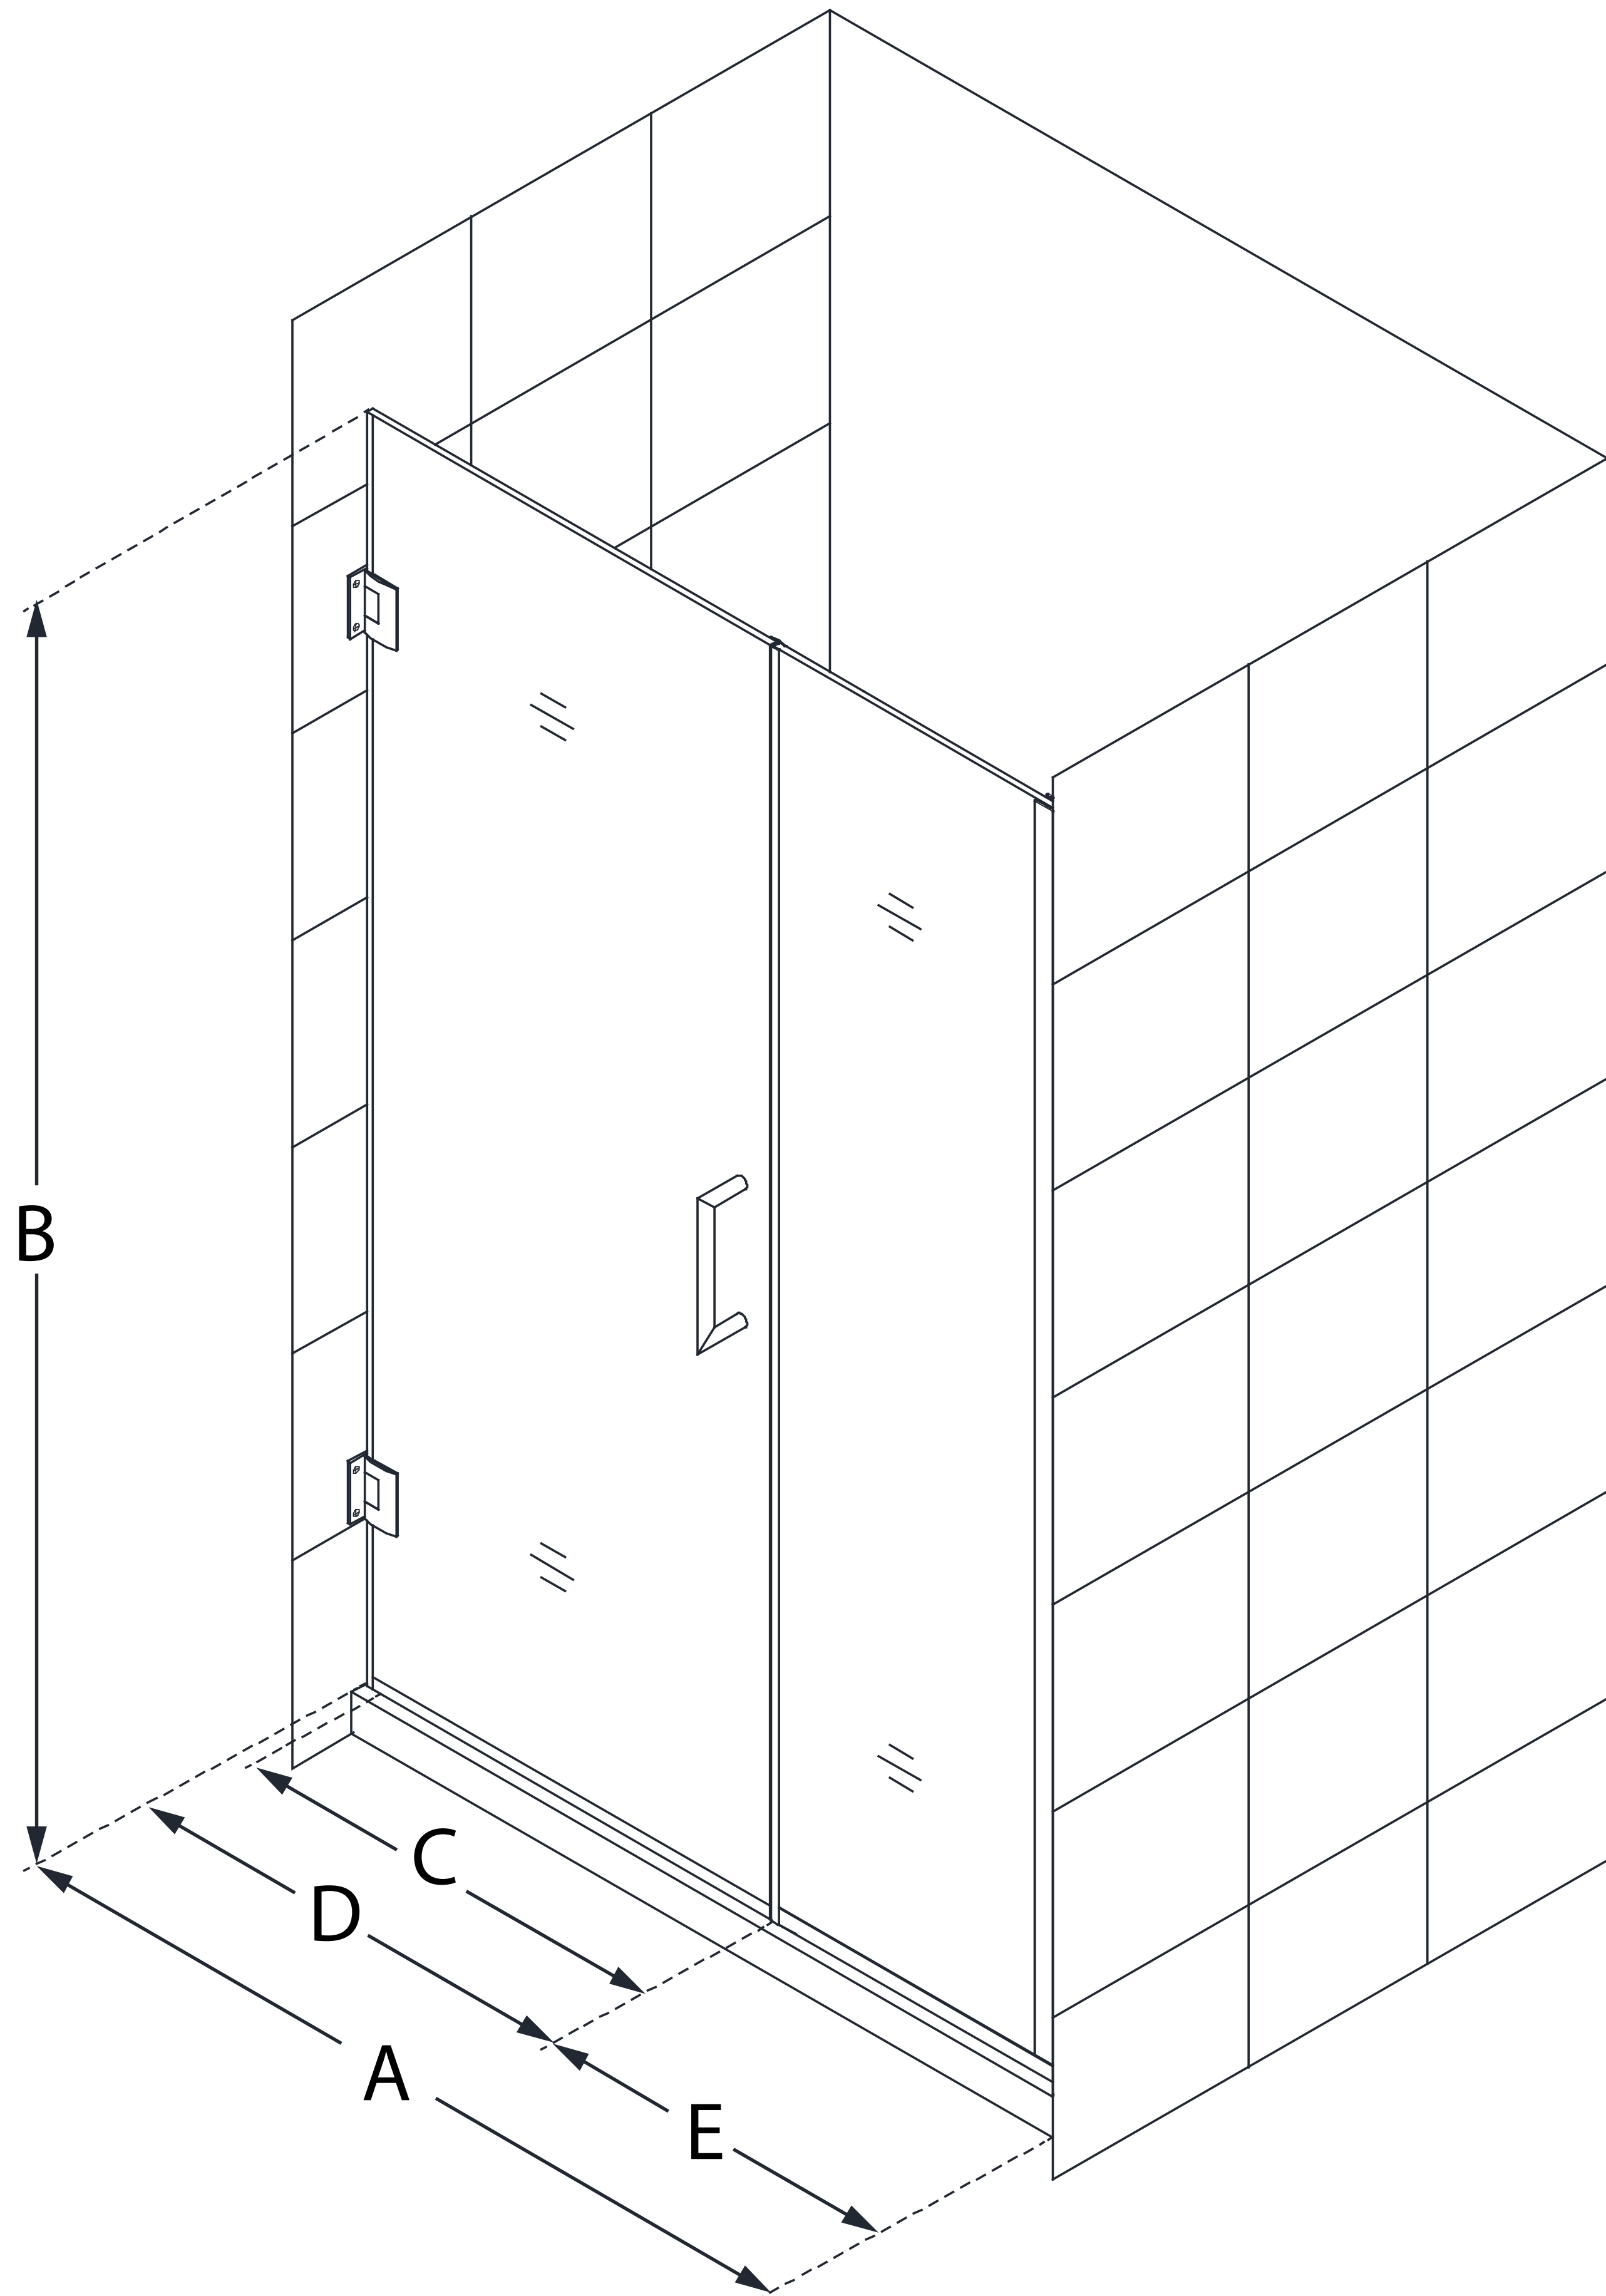

# UNIDOOR PLUS

DreamLine Unidoor Plus 55-55 1/2  
in. W x 72 in. H Frameless Hinged  
Shower Door, Clear Glass

**SWING DOOR**

## CONFIGURATION DIMENSIONS:

**A: 55 - 55 1/2 in.**

MODEL WIDTH

**B: 72 in.**

MODEL HEIGHT

**C: 24 in.**

ACCESS WIDTH

**D: 25 in.**

DOOR WIDTH

**E: 30 in.**

INLINE PANEL WIDTH

DreamLine reserves the right to update or modify the hardware or materials pictured without prior notice for the purpose of product improvement and customer satisfaction.