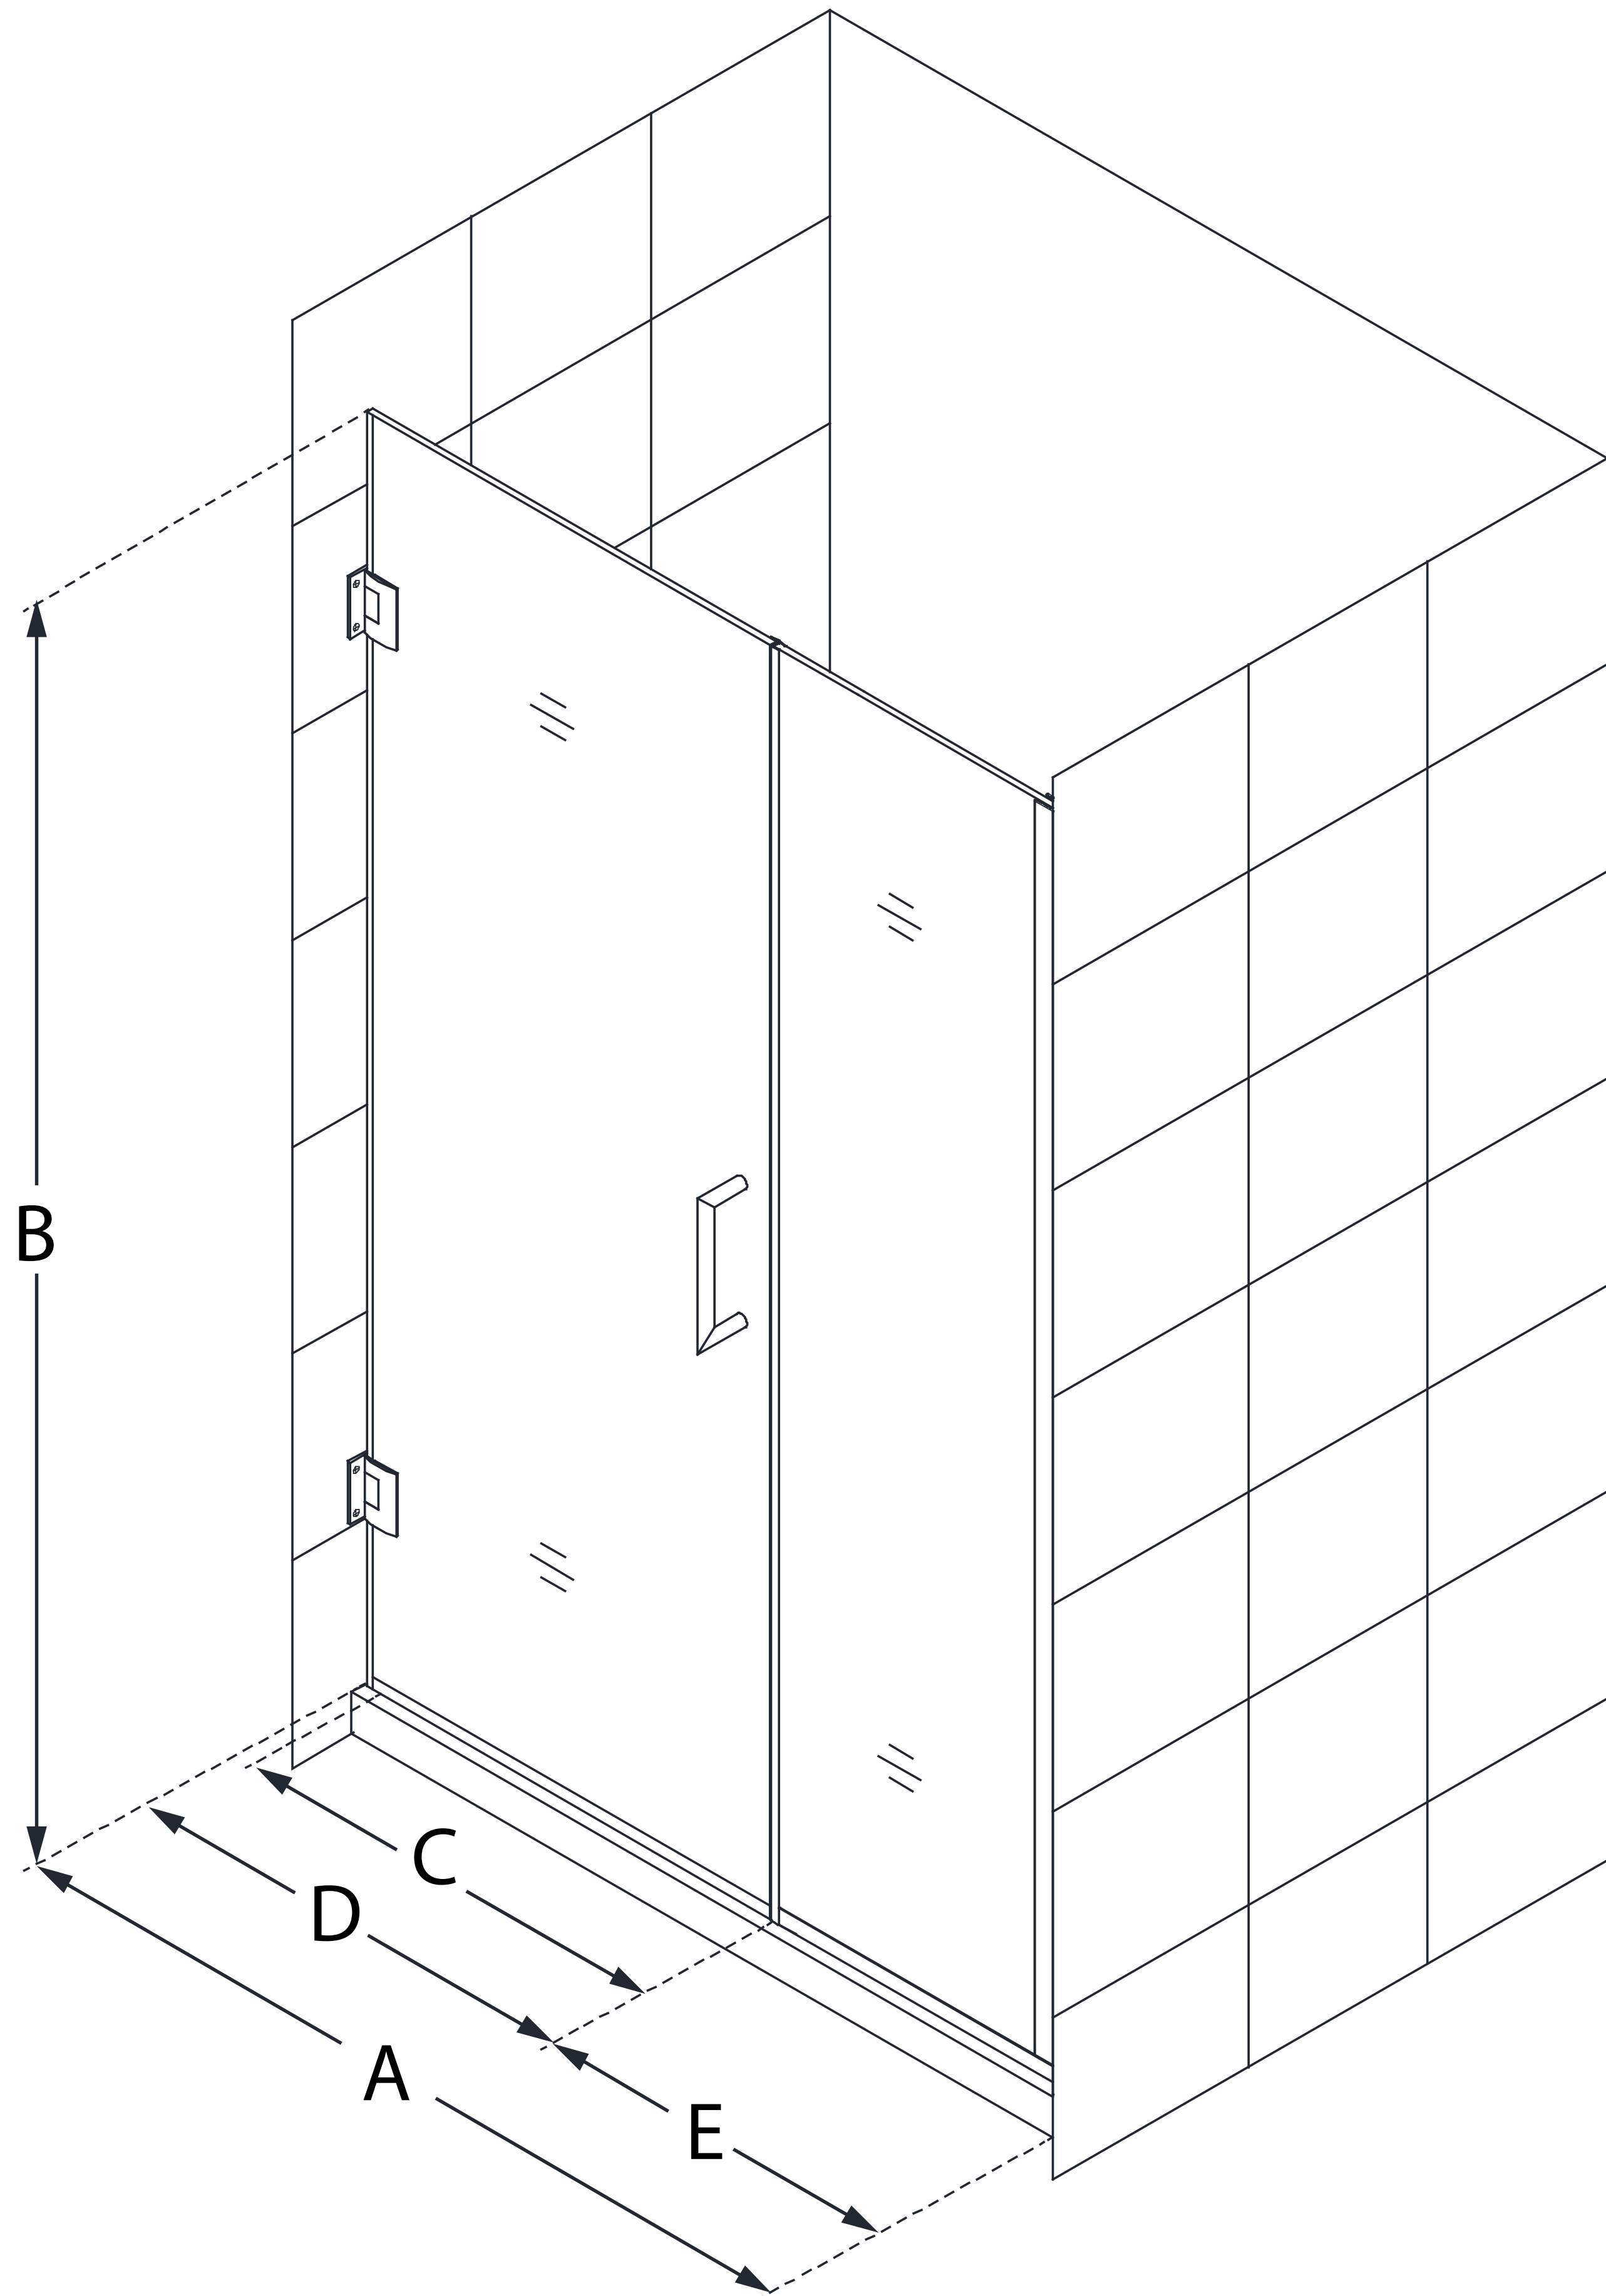

SHDR-243607210

UNIDOOR PLUS

DreamLine Unidoor Plus 36-36 1/2
in. W x 72 in. H Frameless Hinged
Shower Door, Clear Glass

SWING DOOR

CONFIGURATION DIMENSIONS:

A: 36 - 36 1/2 in.

MODEL WIDTH

B: 72 in.

MODEL HEIGHT

C: 29 in.

ACCESS WIDTH

D: 30 in.

DOOR WIDTH

E: 6 in.

INLINE PANEL WIDTH

DreamLine reserves the right to update or modify the hardware or materials pictured without prior notice for the purpose of product improvement and customer satisfaction.