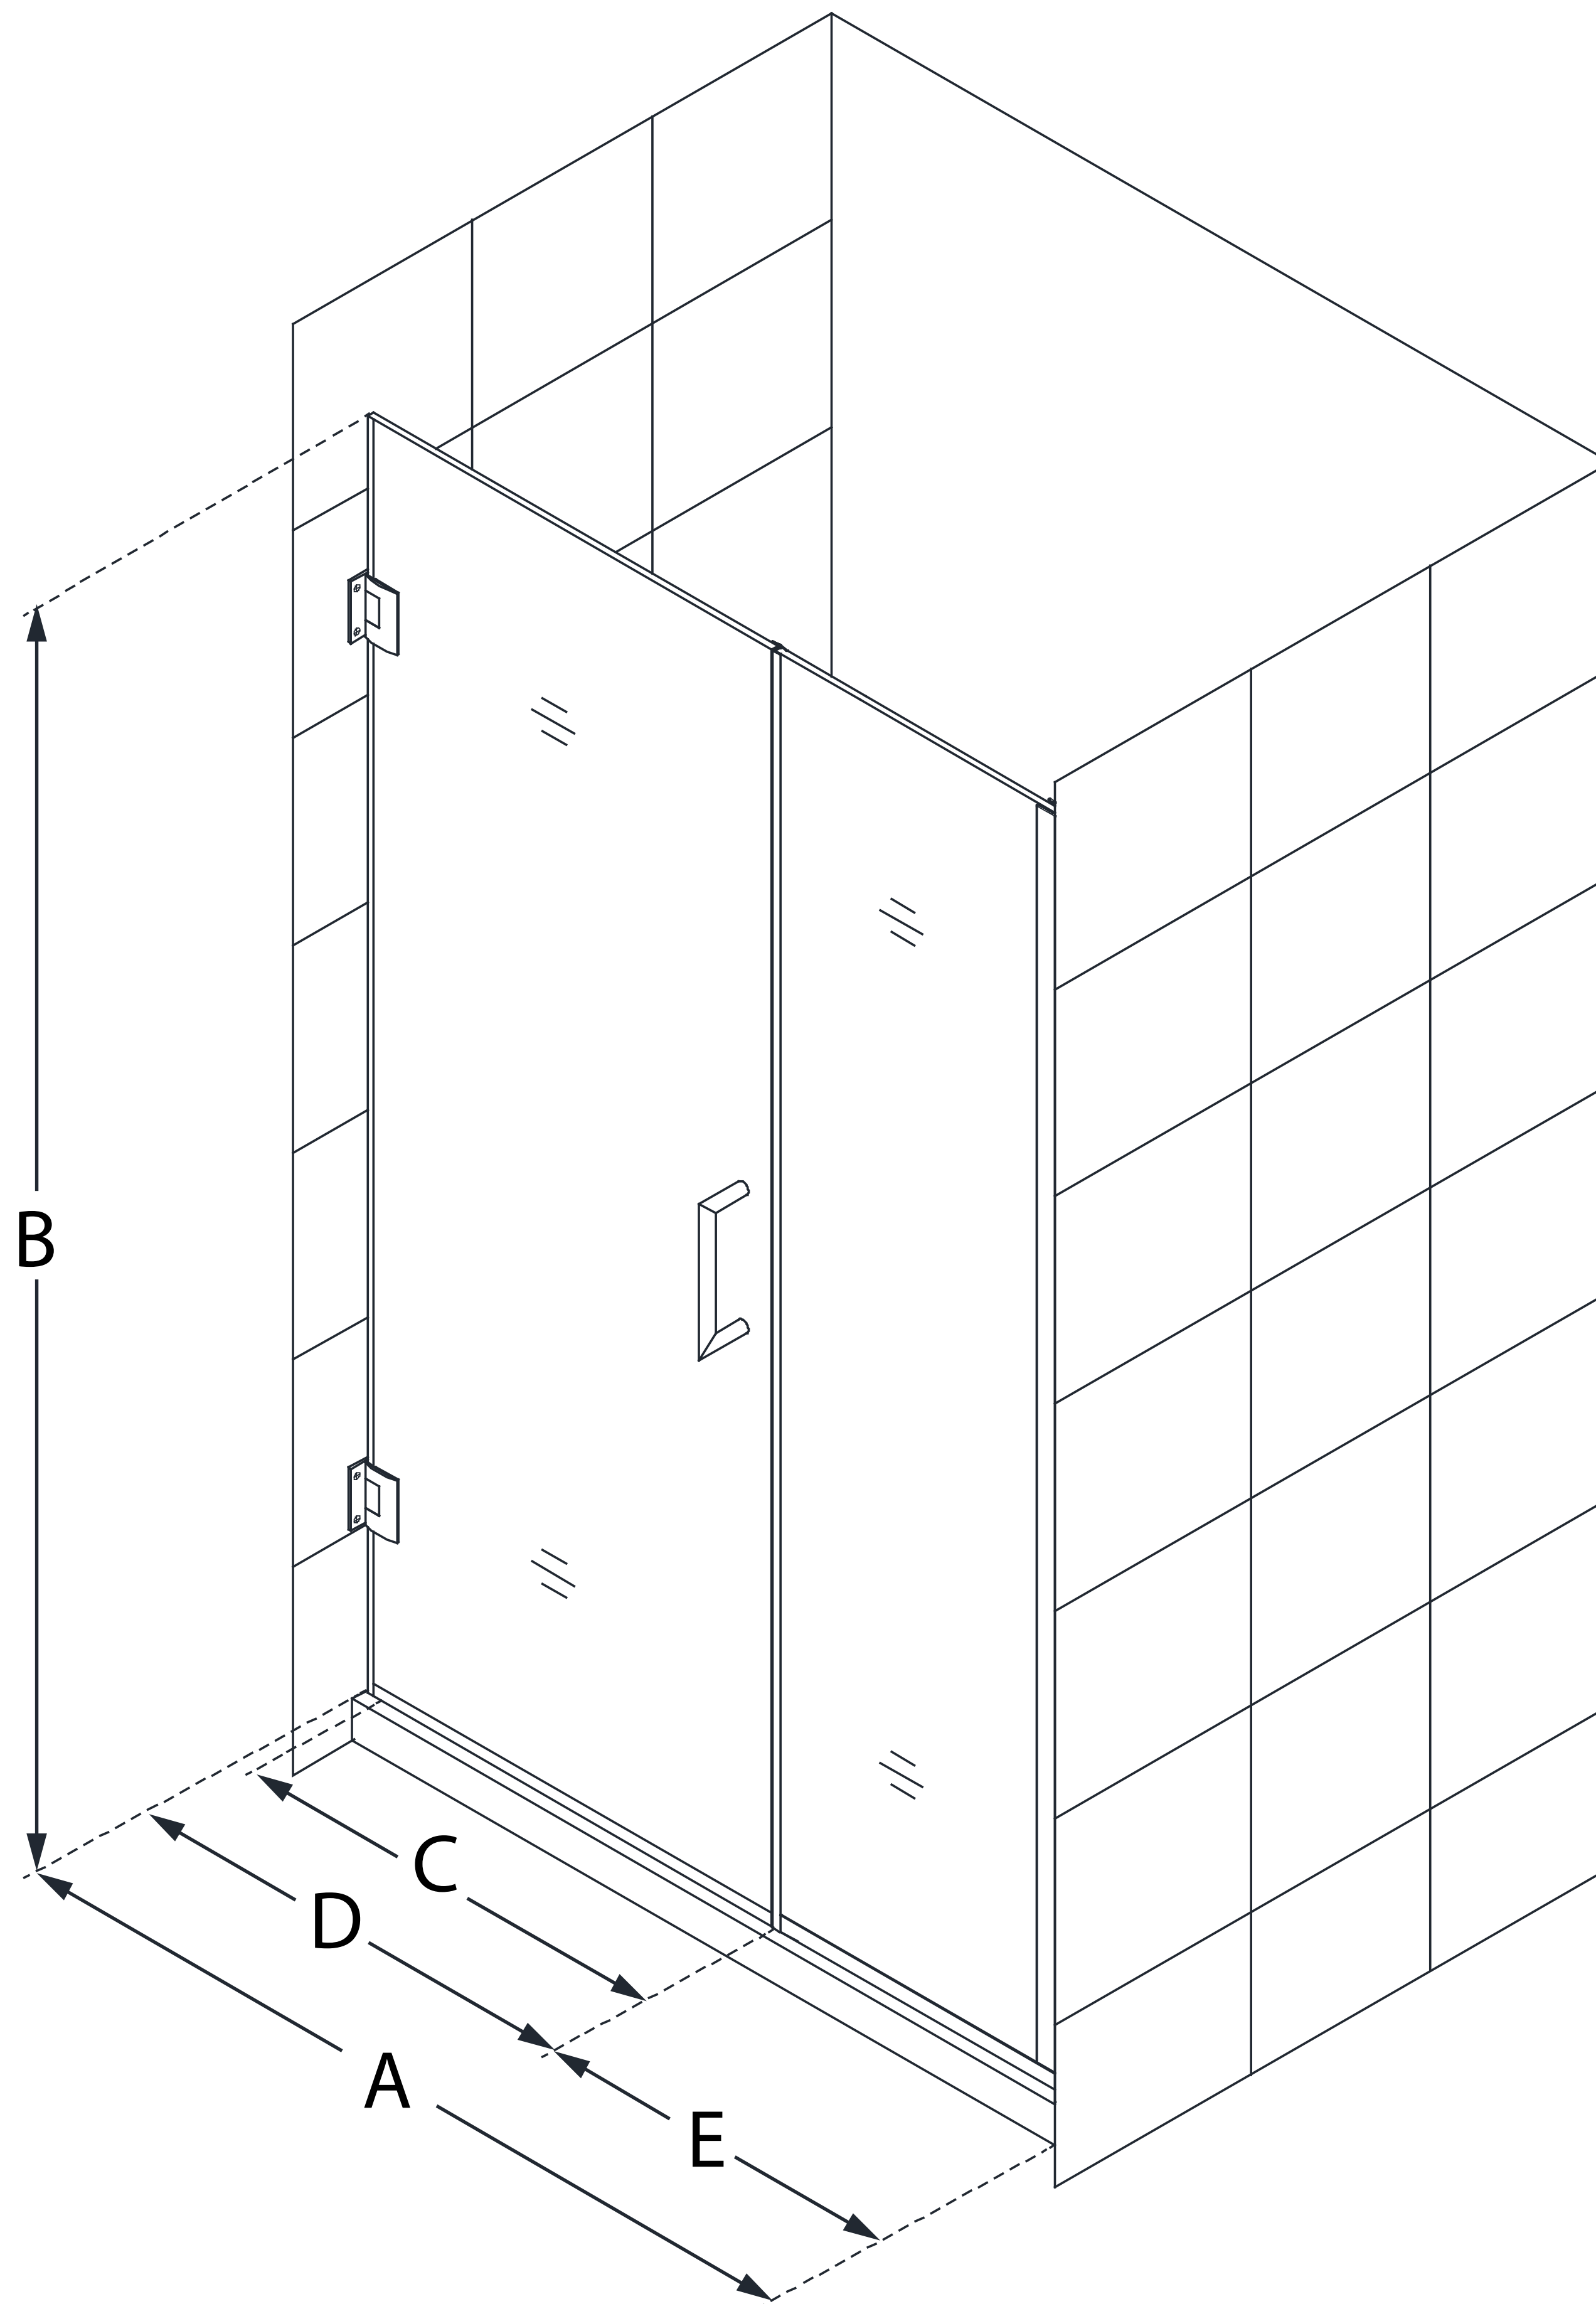

SHDR-244557210

UNIDOOR PLUS

DreamLine Unidoor Plus 45 1/2
- 46 in. W x 72 in. H Frameless
Hinged Shower Door, Clear Glass

SWING DOOR

CONFIGURATION DIMENSIONS:

A: 45 1/2 - 46 in.

MODEL WIDTH

B: 72 in.

MODEL HEIGHT

C: 22 in.

ACCESS WIDTH

D: 23 in.

DOOR WIDTH

E: 22 1/2 in.

INLINE PANEL WIDTH

DreamLine reserves the right to update or modify the hardware or materials pictured without prior notice for the purpose of product improvement and customer satisfaction.