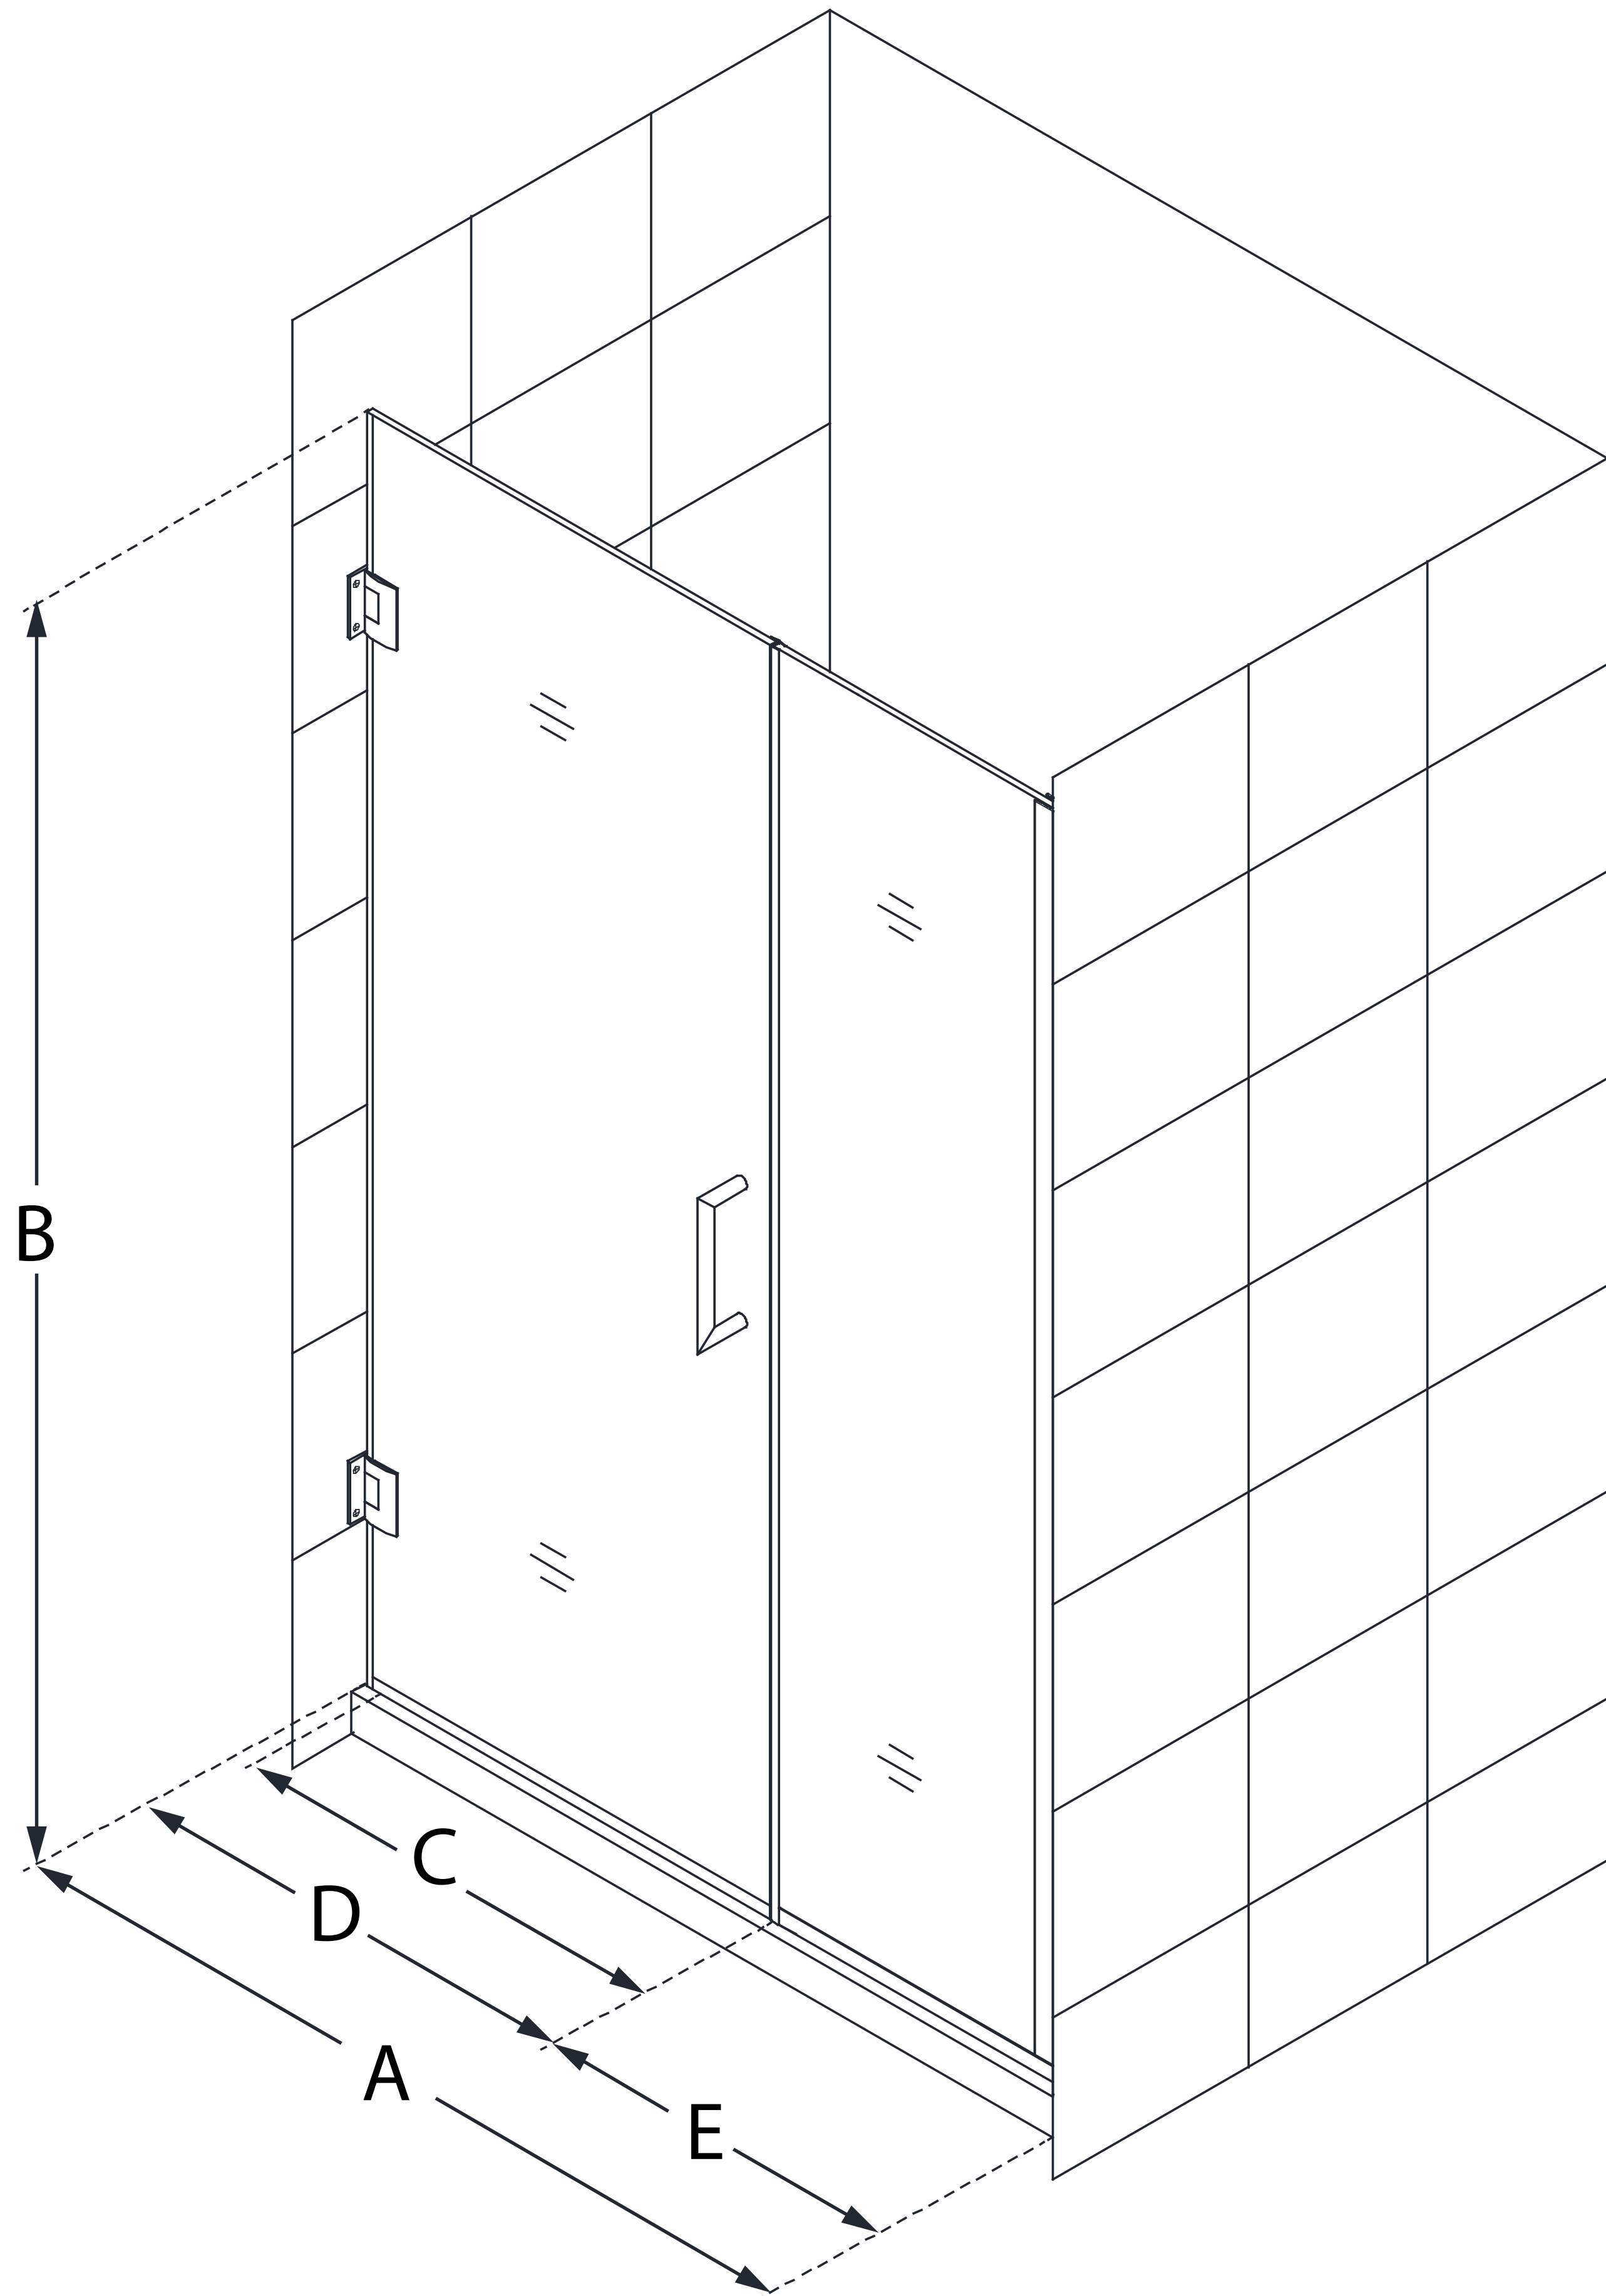

SHDR-245257210

UNIDOOR PLUS

DreamLine Unidoor Plus 52 1/2 - 53
in. W x 72 in. H Frameless Hinged
Shower Door, Clear Glass

SWING DOOR

CONFIGURATION DIMENSIONS:

A: 52 1/2 - 53 in.

MODEL WIDTH

B: 72 in.

MODEL HEIGHT

C: 29 in.

ACCESS WIDTH

D: 30 in.

DOOR WIDTH

E: 22 1/2 in.

INLINE PANEL WIDTH

DreamLine reserves the right to update or modify the hardware or materials pictured without prior notice for the purpose of product improvement and customer satisfaction.