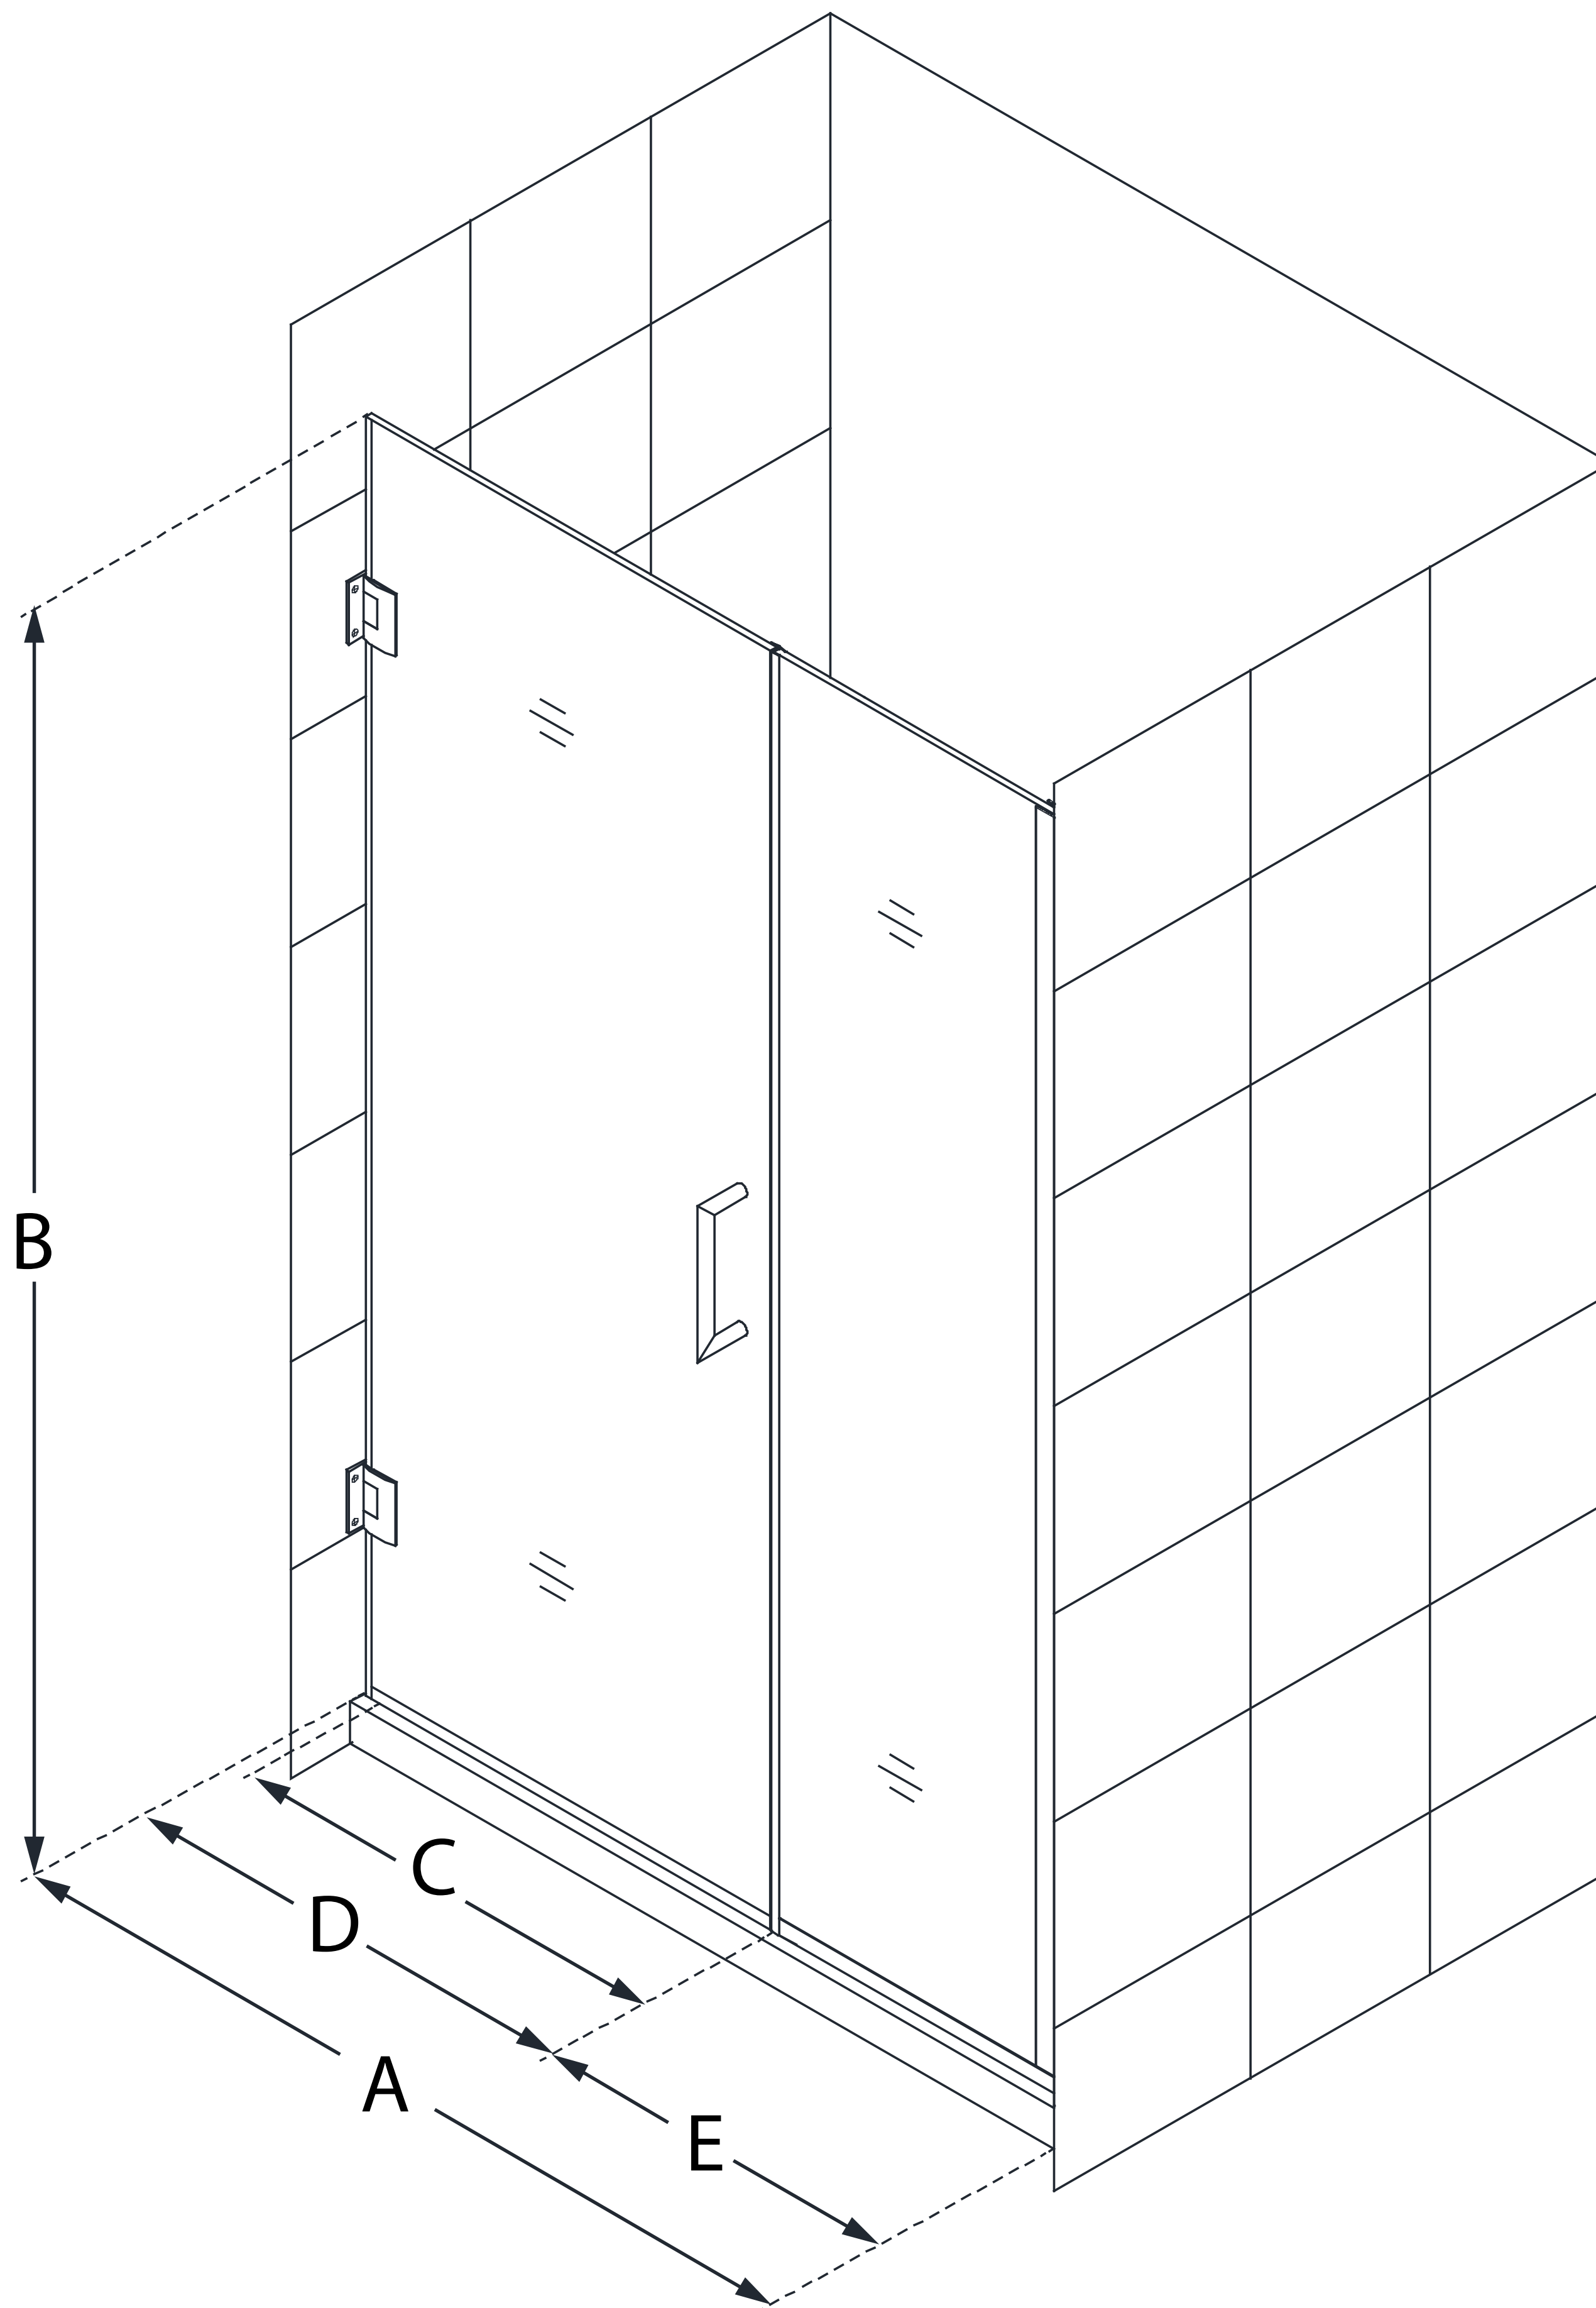

# UNIDOOR PLUS

DreamLine Unidoor Plus 35 1/2  
- 36 in. W x 72 in. H Frameless  
Hinged Shower Door, Clear Glass

**SWING DOOR**

## CONFIGURATION DIMENSIONS:

**A: 35 1/2 - 36 in.**

MODEL WIDTH

**B: 72 in.**

MODEL HEIGHT

**C: 28 in.**

ACCESS WIDTH

**D: 29 in.**

DOOR WIDTH

**E: 6 1/2 in.**

INLINE PANEL WIDTH

DreamLine reserves the right to update or modify the hardware or materials pictured without prior notice for the purpose of product improvement and customer satisfaction.