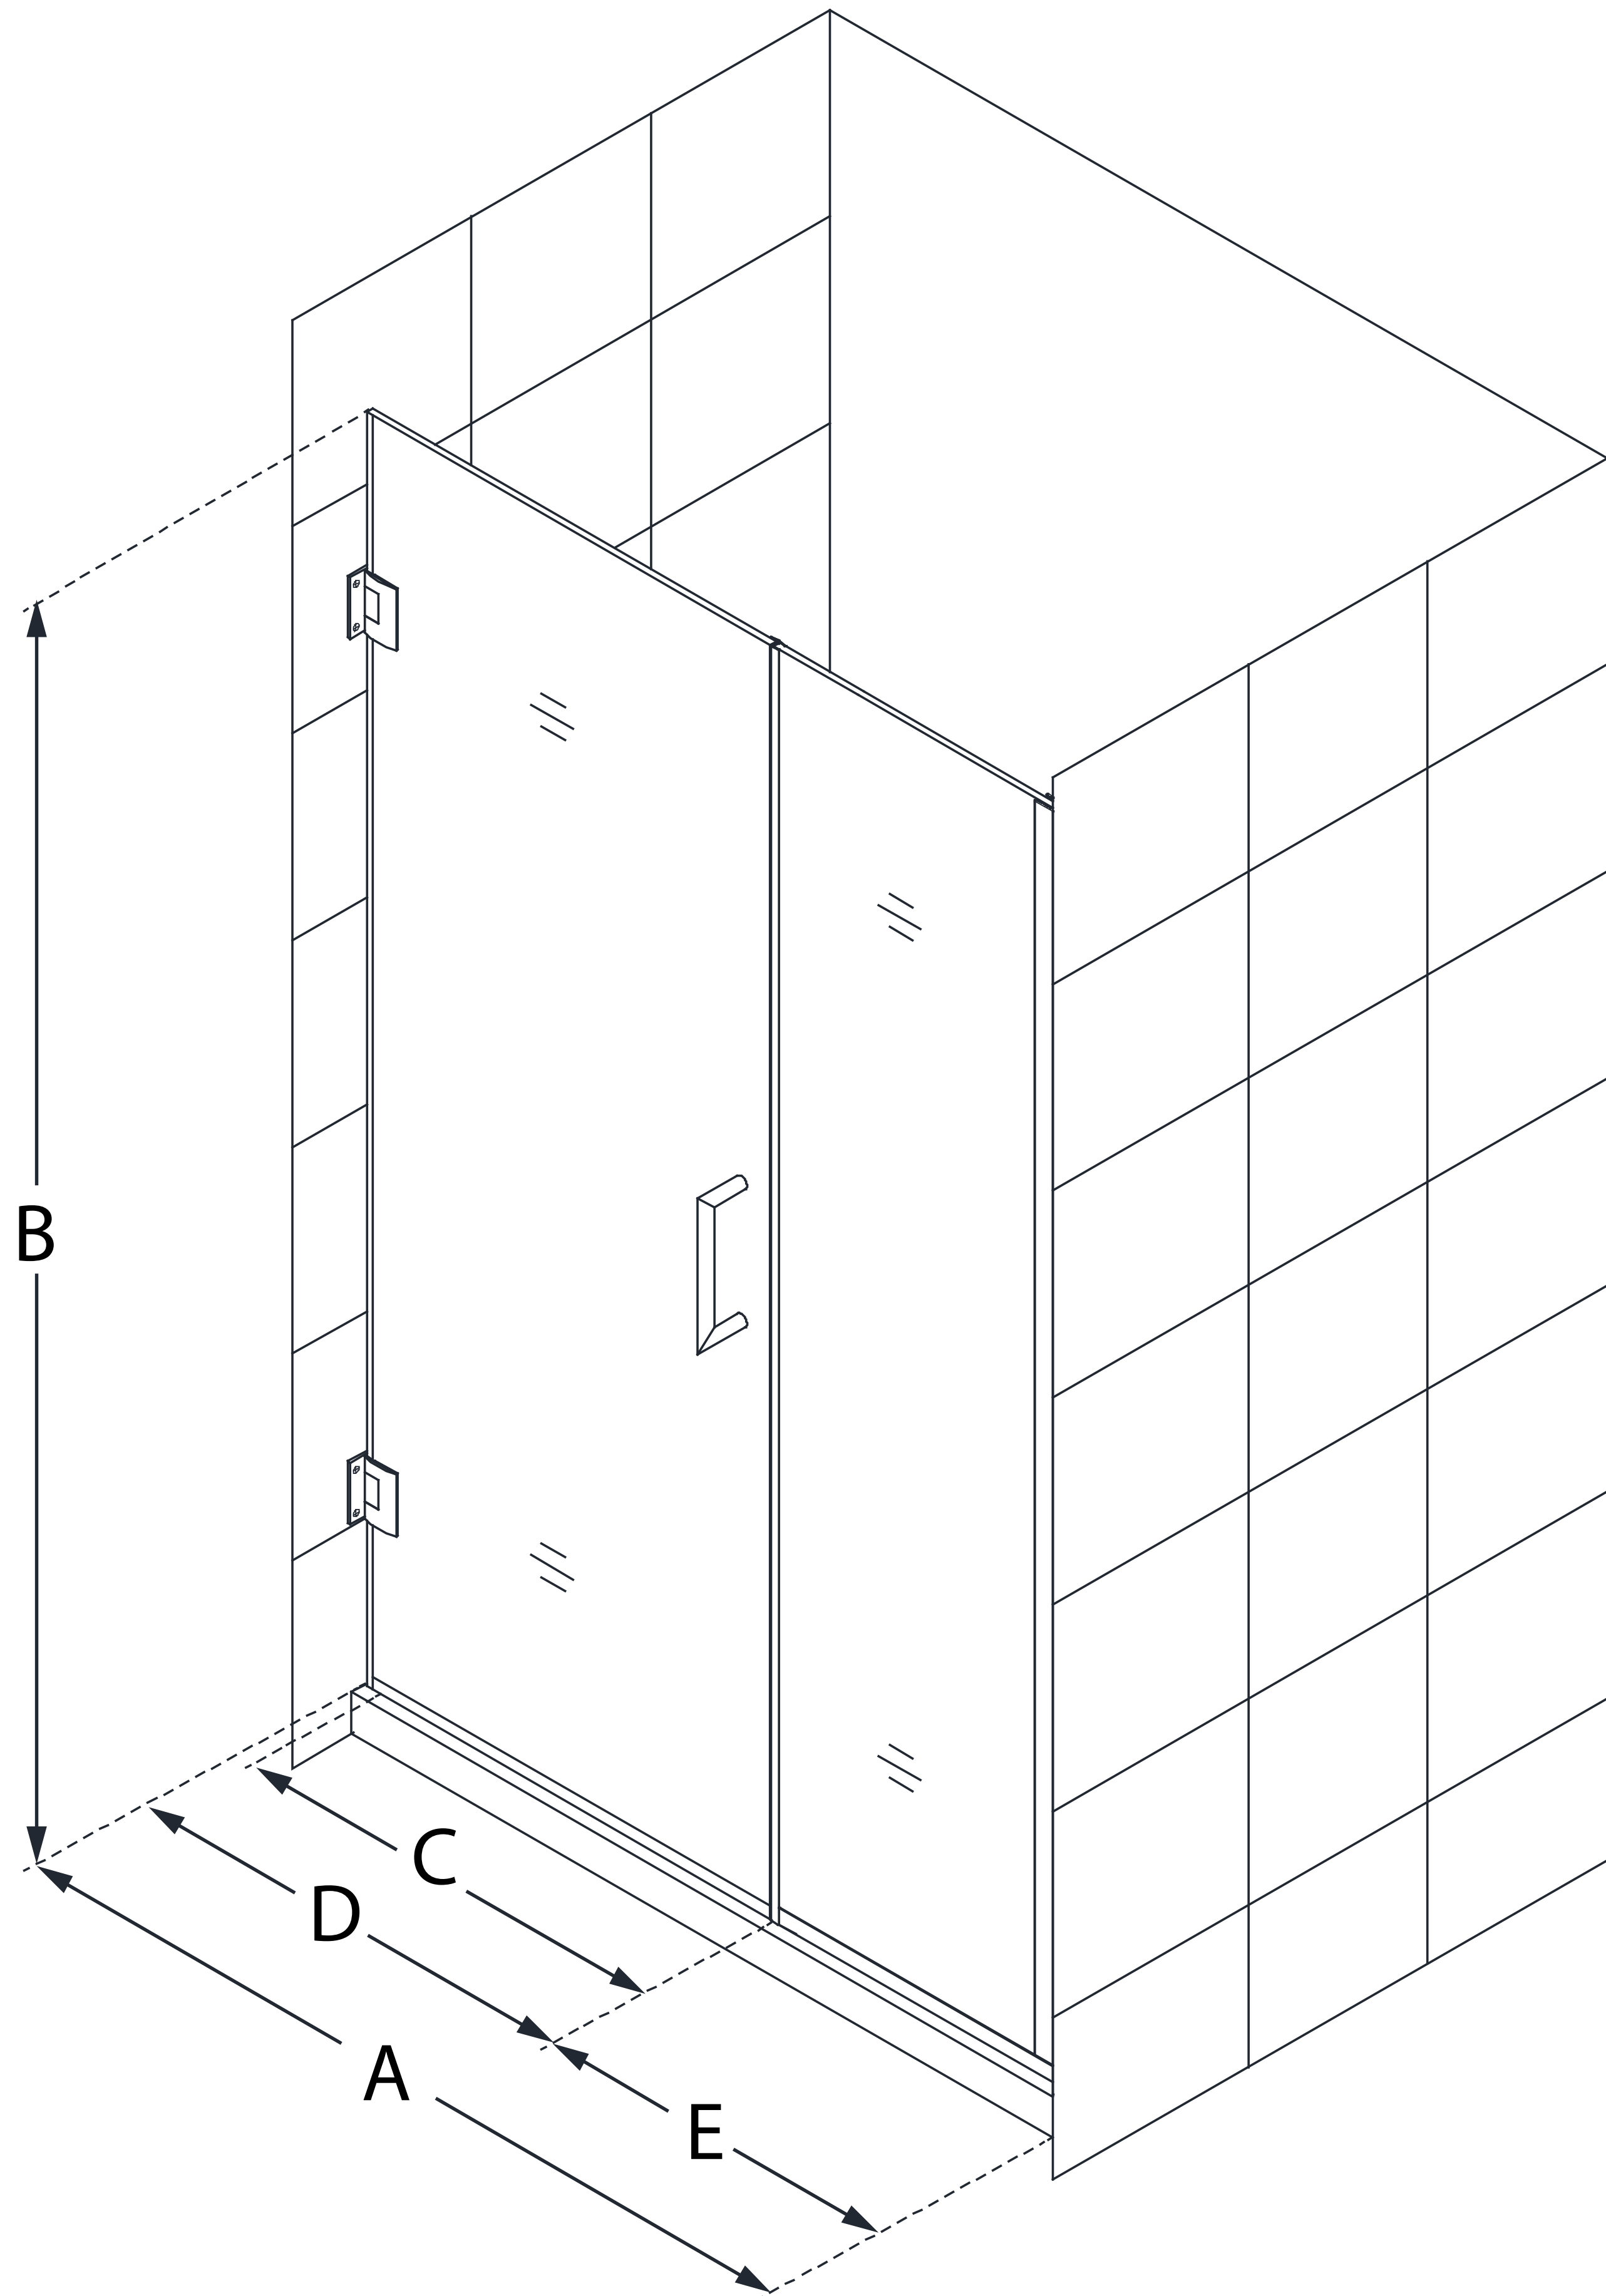

SHDR-244607210

UNIDOOR PLUS

DreamLine Unidoor Plus 46-46 1/2
in. W x 72 in. H Frameless Hinged
Shower Door, Clear Glass

SWING DOOR

CONFIGURATION DIMENSIONS:

A: 46 - 46 1/2 in.

MODEL WIDTH

B: 72 in.

MODEL HEIGHT

C: 23 in.

ACCESS WIDTH

D: 24 in.

DOOR WIDTH

E: 22 in.

INLINE PANEL WIDTH

DreamLine reserves the right to update or modify the hardware or materials pictured without prior notice for the purpose of product improvement and customer satisfaction.