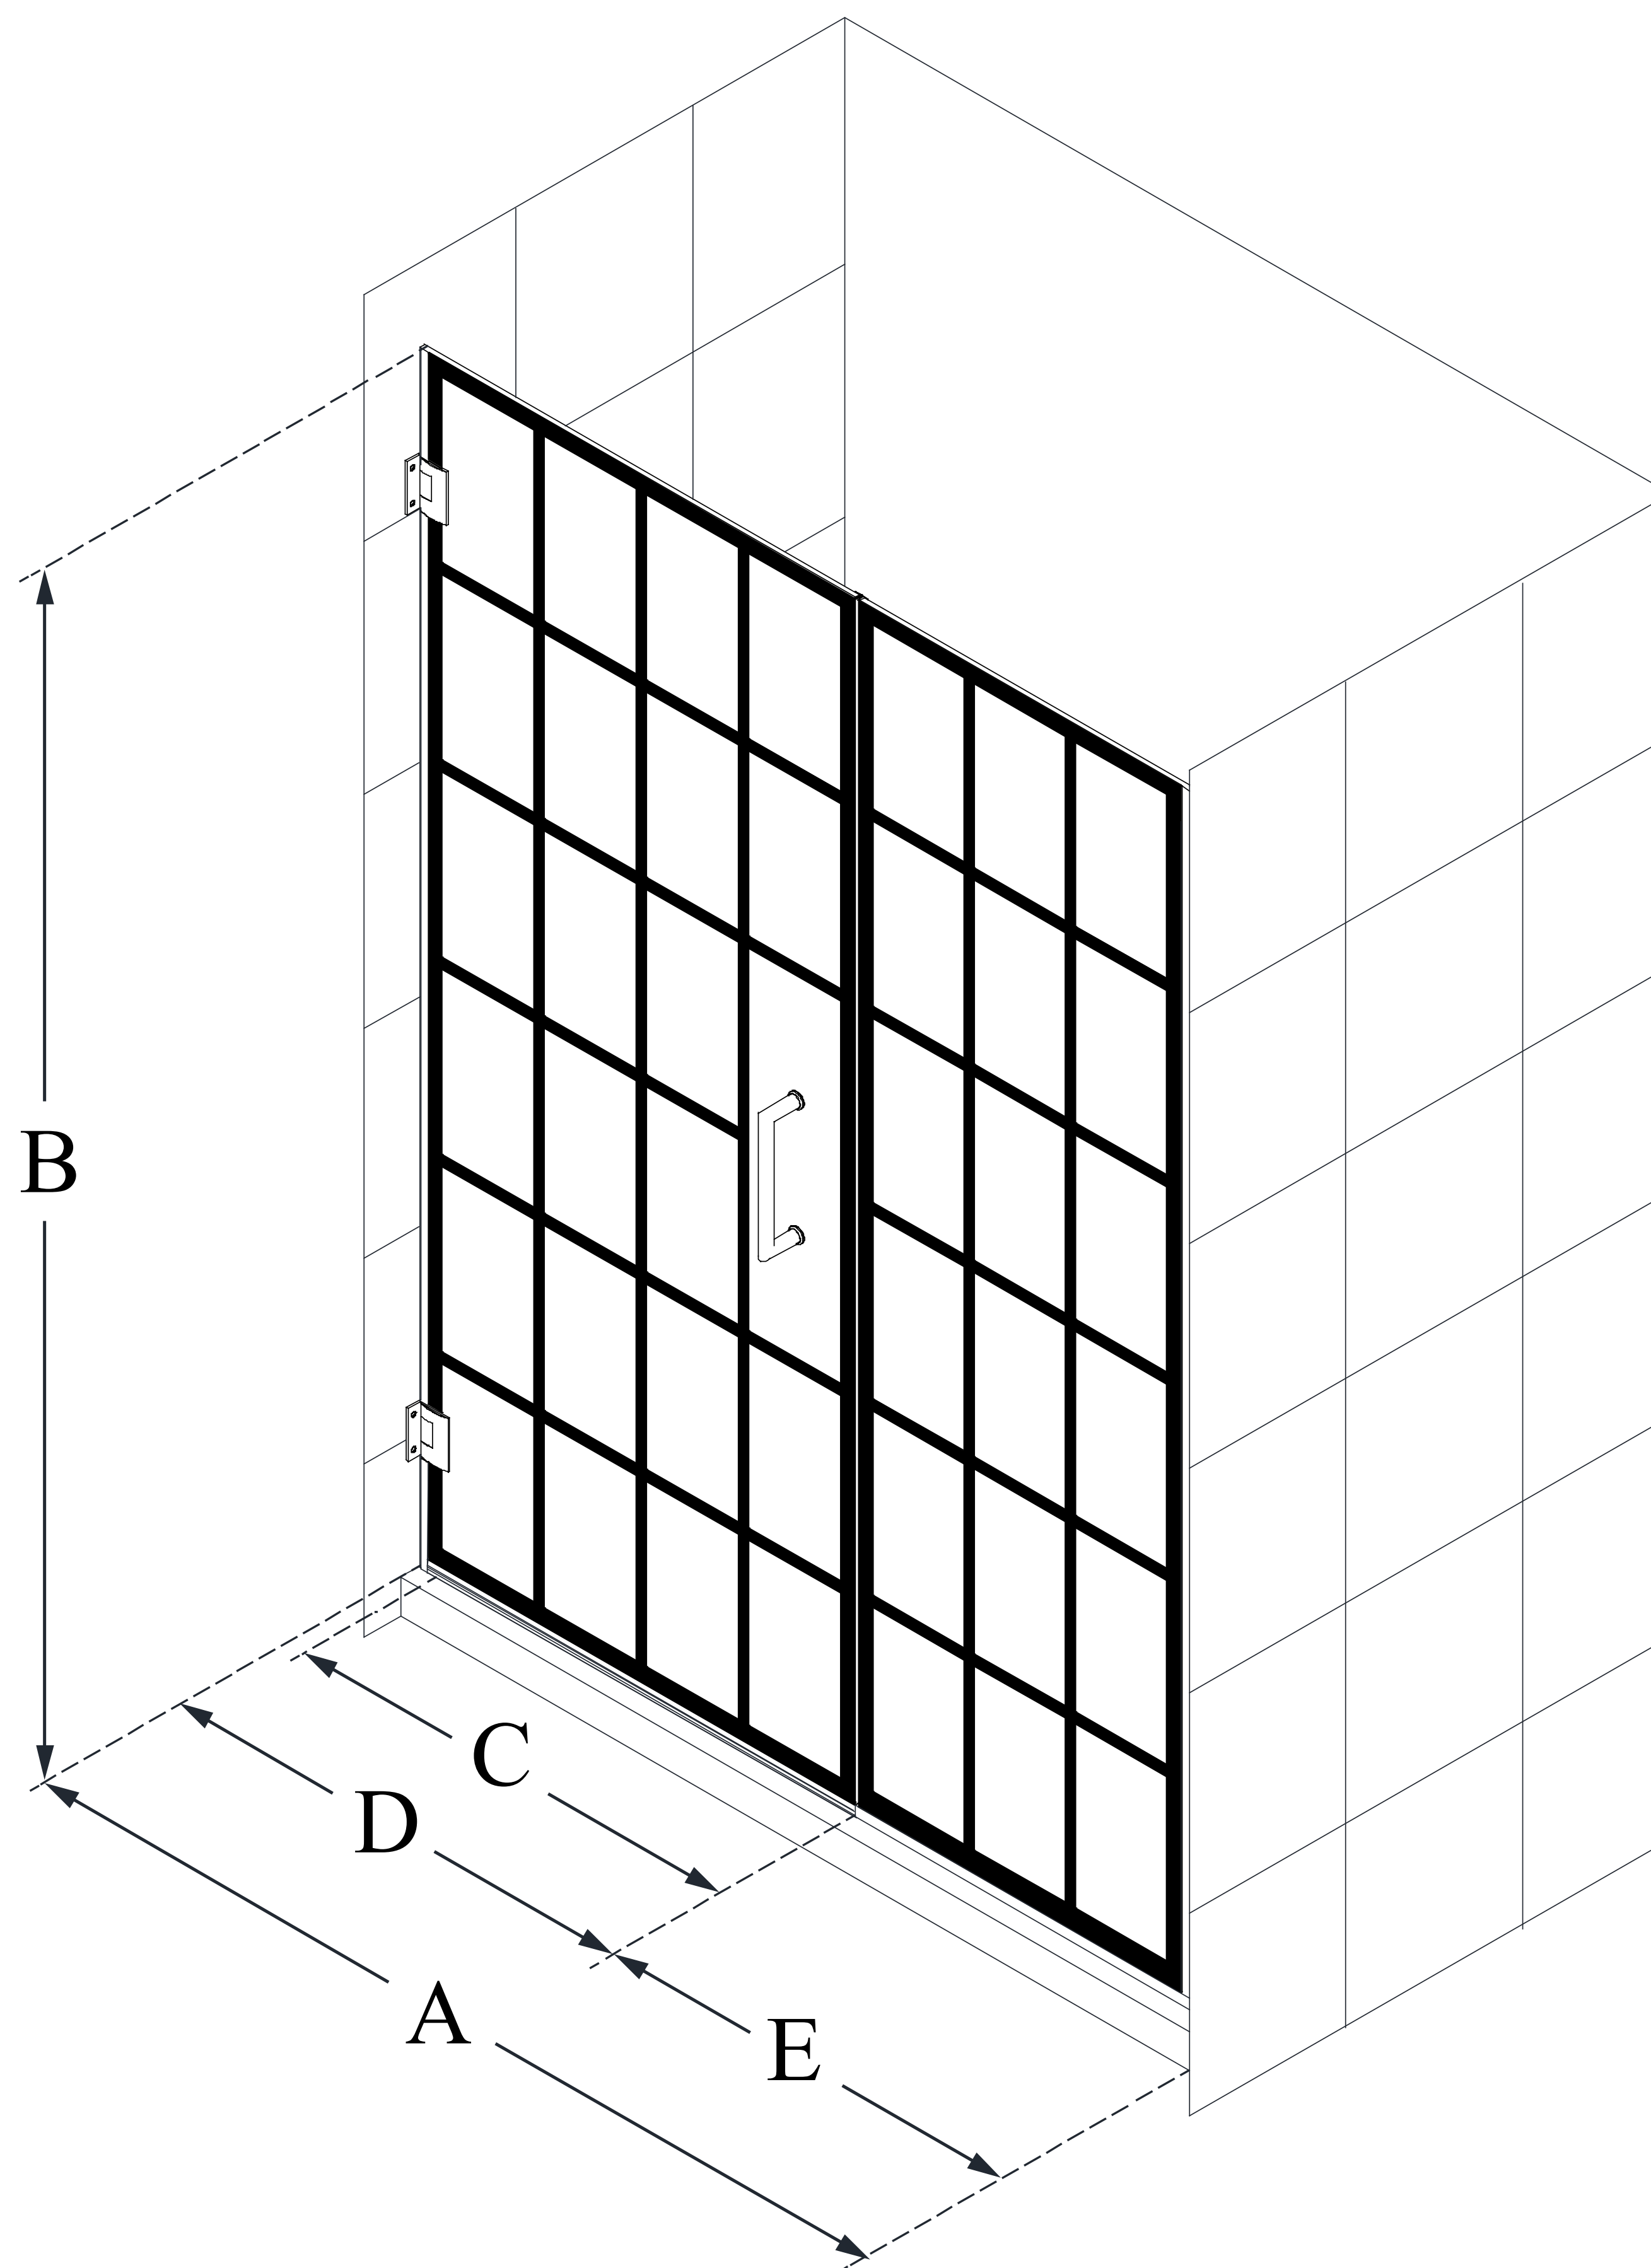

# UNIDOOR TOULON

DreamLine Unidoor Toulon 52-  
52 1/2 in. W x 72 in. H Frameless  
Hinged Shower Door

**SWING DOOR**

## CONFIGURATION DIMENSIONS:

**A: 52 - 52 1/2 in.**

MODEL WIDTH

**B: 72 in.**

MODEL HEIGHT

**C: 28 3/4 in.**

ACCESS WIDTH

**D: 29 3/4 in.**

DOOR WIDTH

**E: 22 1/4 in.**

INLINE PANEL WIDTH

DreamLine reserves the right to update or modify the hardware or materials pictured without prior notice for the purpose of product improvement and customer satisfaction.