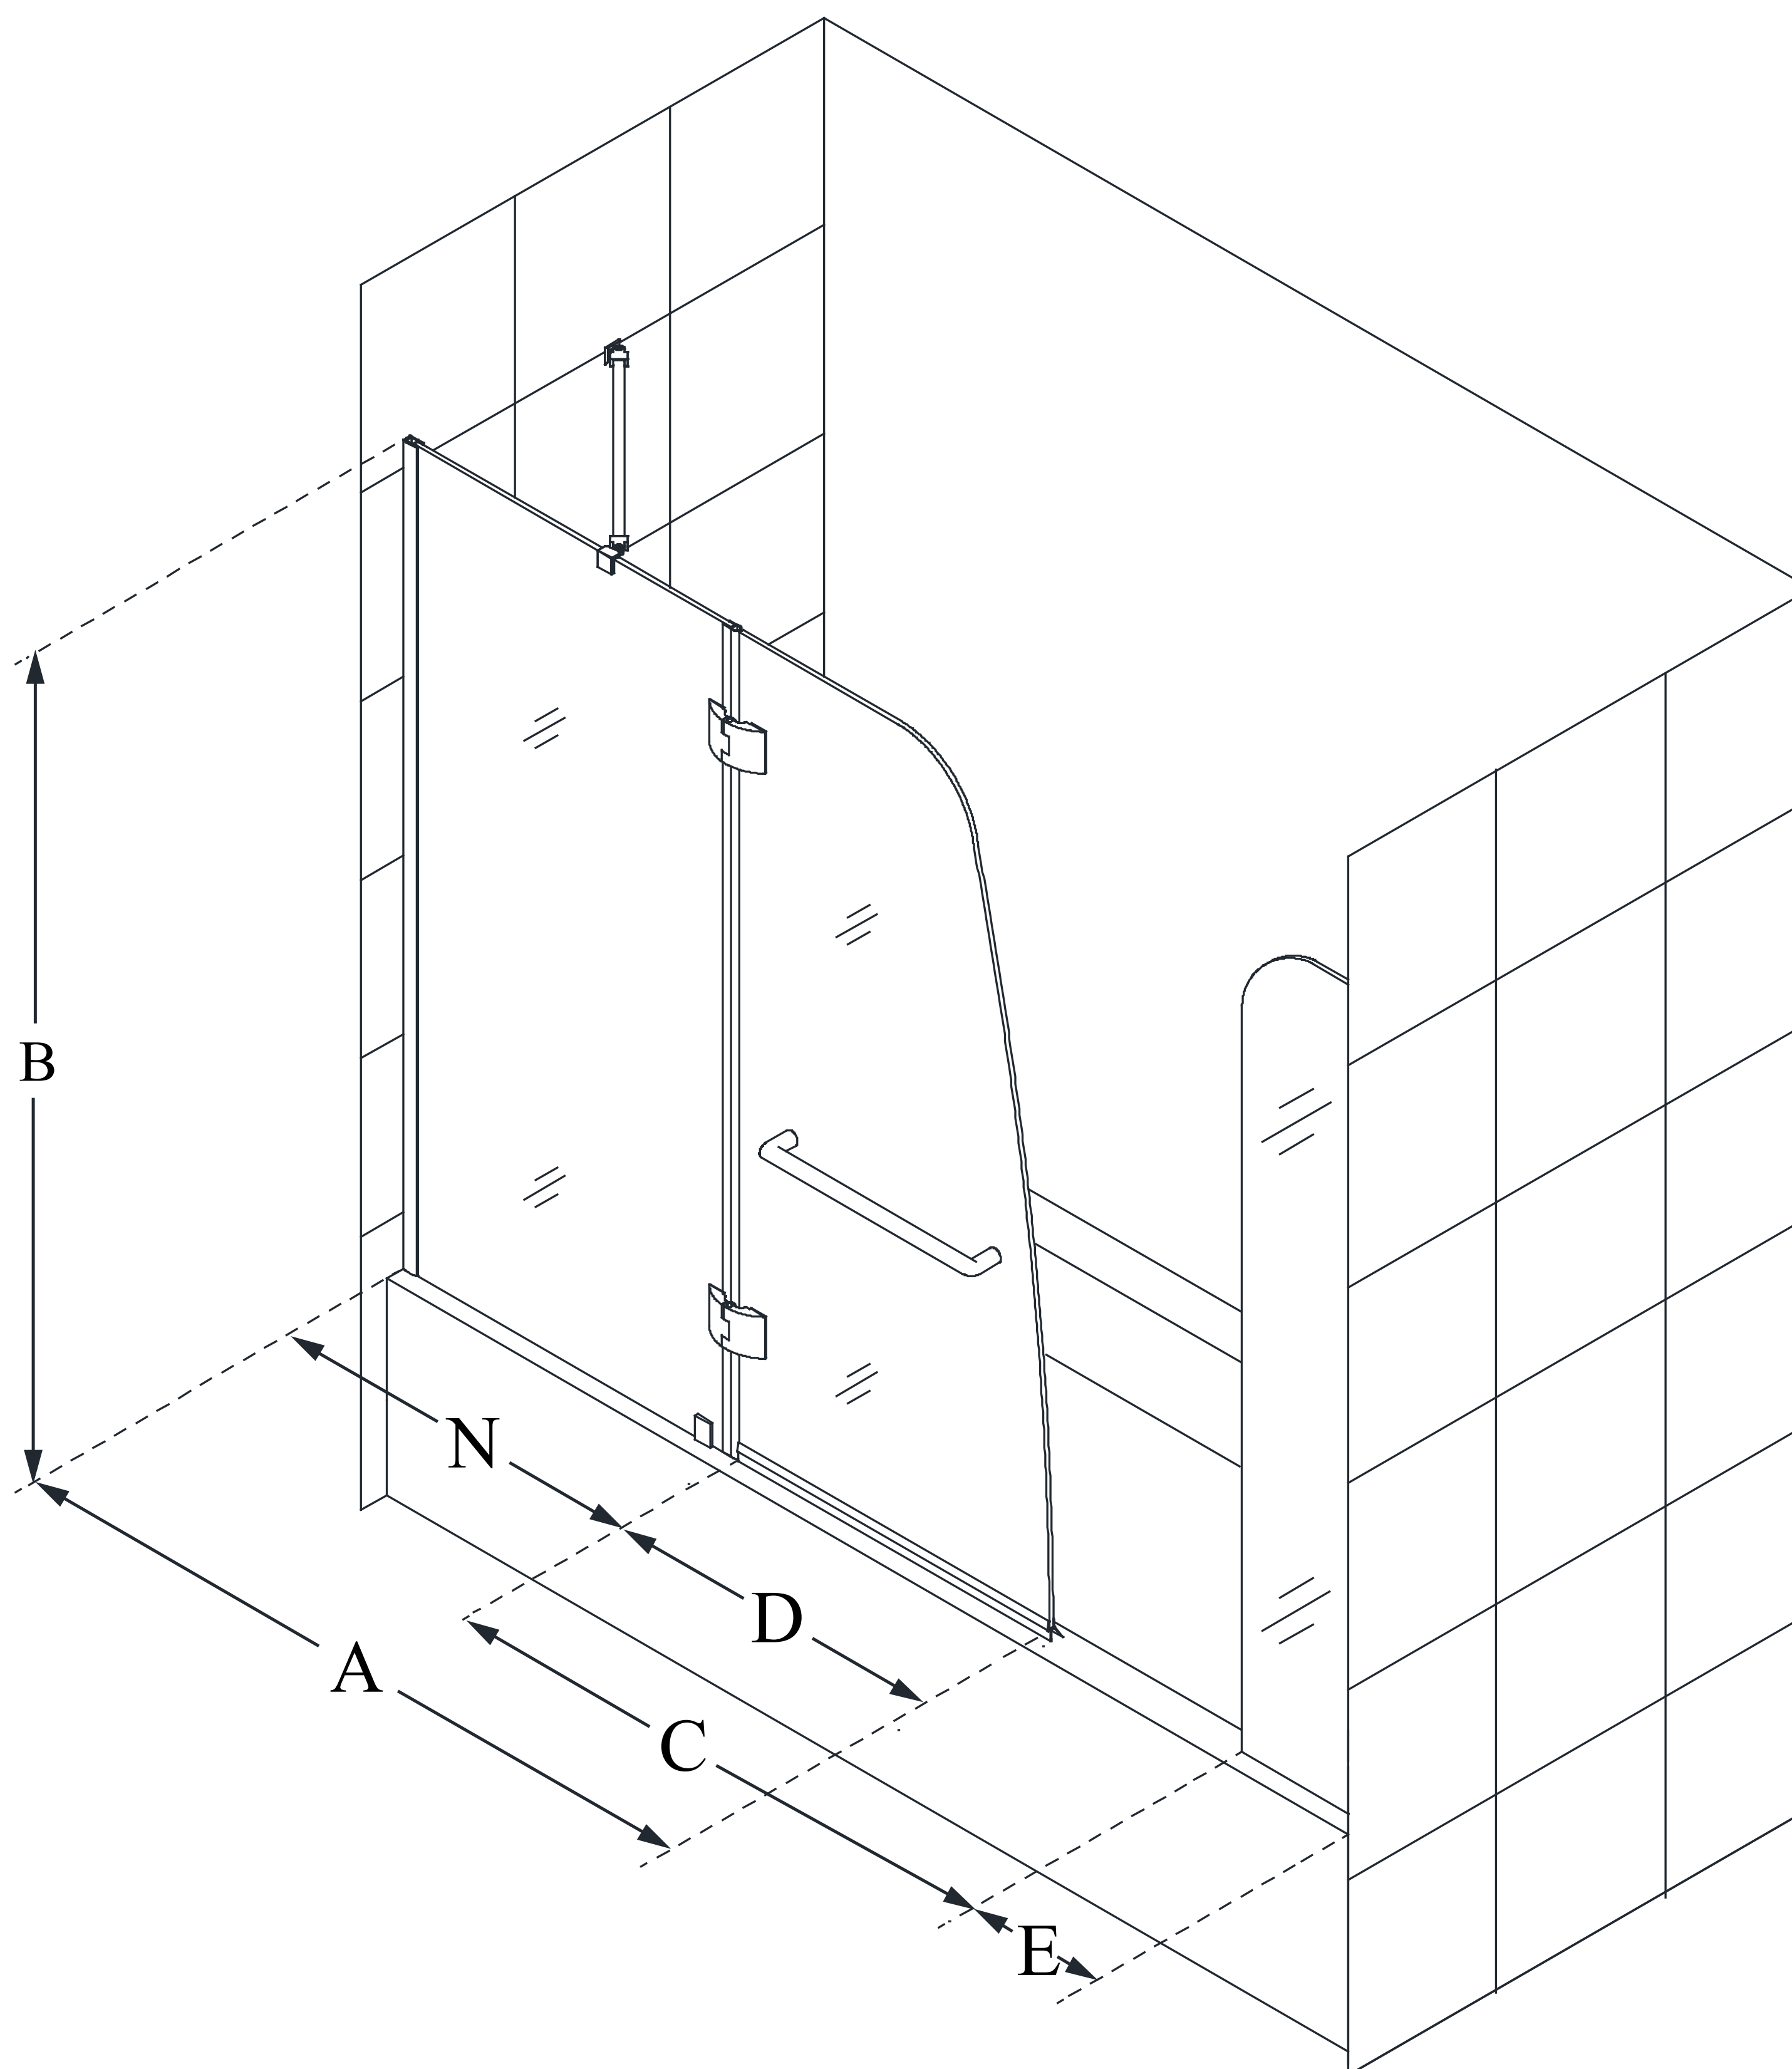

# AQUA

DreamLine Aqua 56-60 in. W x 58 in. H Frameless Hinged Tub Door with Extender Panel

**SWING DOOR**

## CONFIGURATION DIMENSIONS:

**A: 48 - 48 7/16 in.**

MODEL WIDTH

**B: 58 in.**

MODEL HEIGHT

**C: 27 in. (in a 60 in. opening)**

ACCESS WIDTH

**D: 23 15/16 in.**

DOOR WIDTH

**E: 9 in.**

EXTENDER PANEL WIDTH

**N: 23 15/16 in.**

HINGE PANEL WIDTH

DreamLine reserves the right to update or modify the hardware or materials pictured without prior notice for the purpose of product improvement and customer satisfaction.