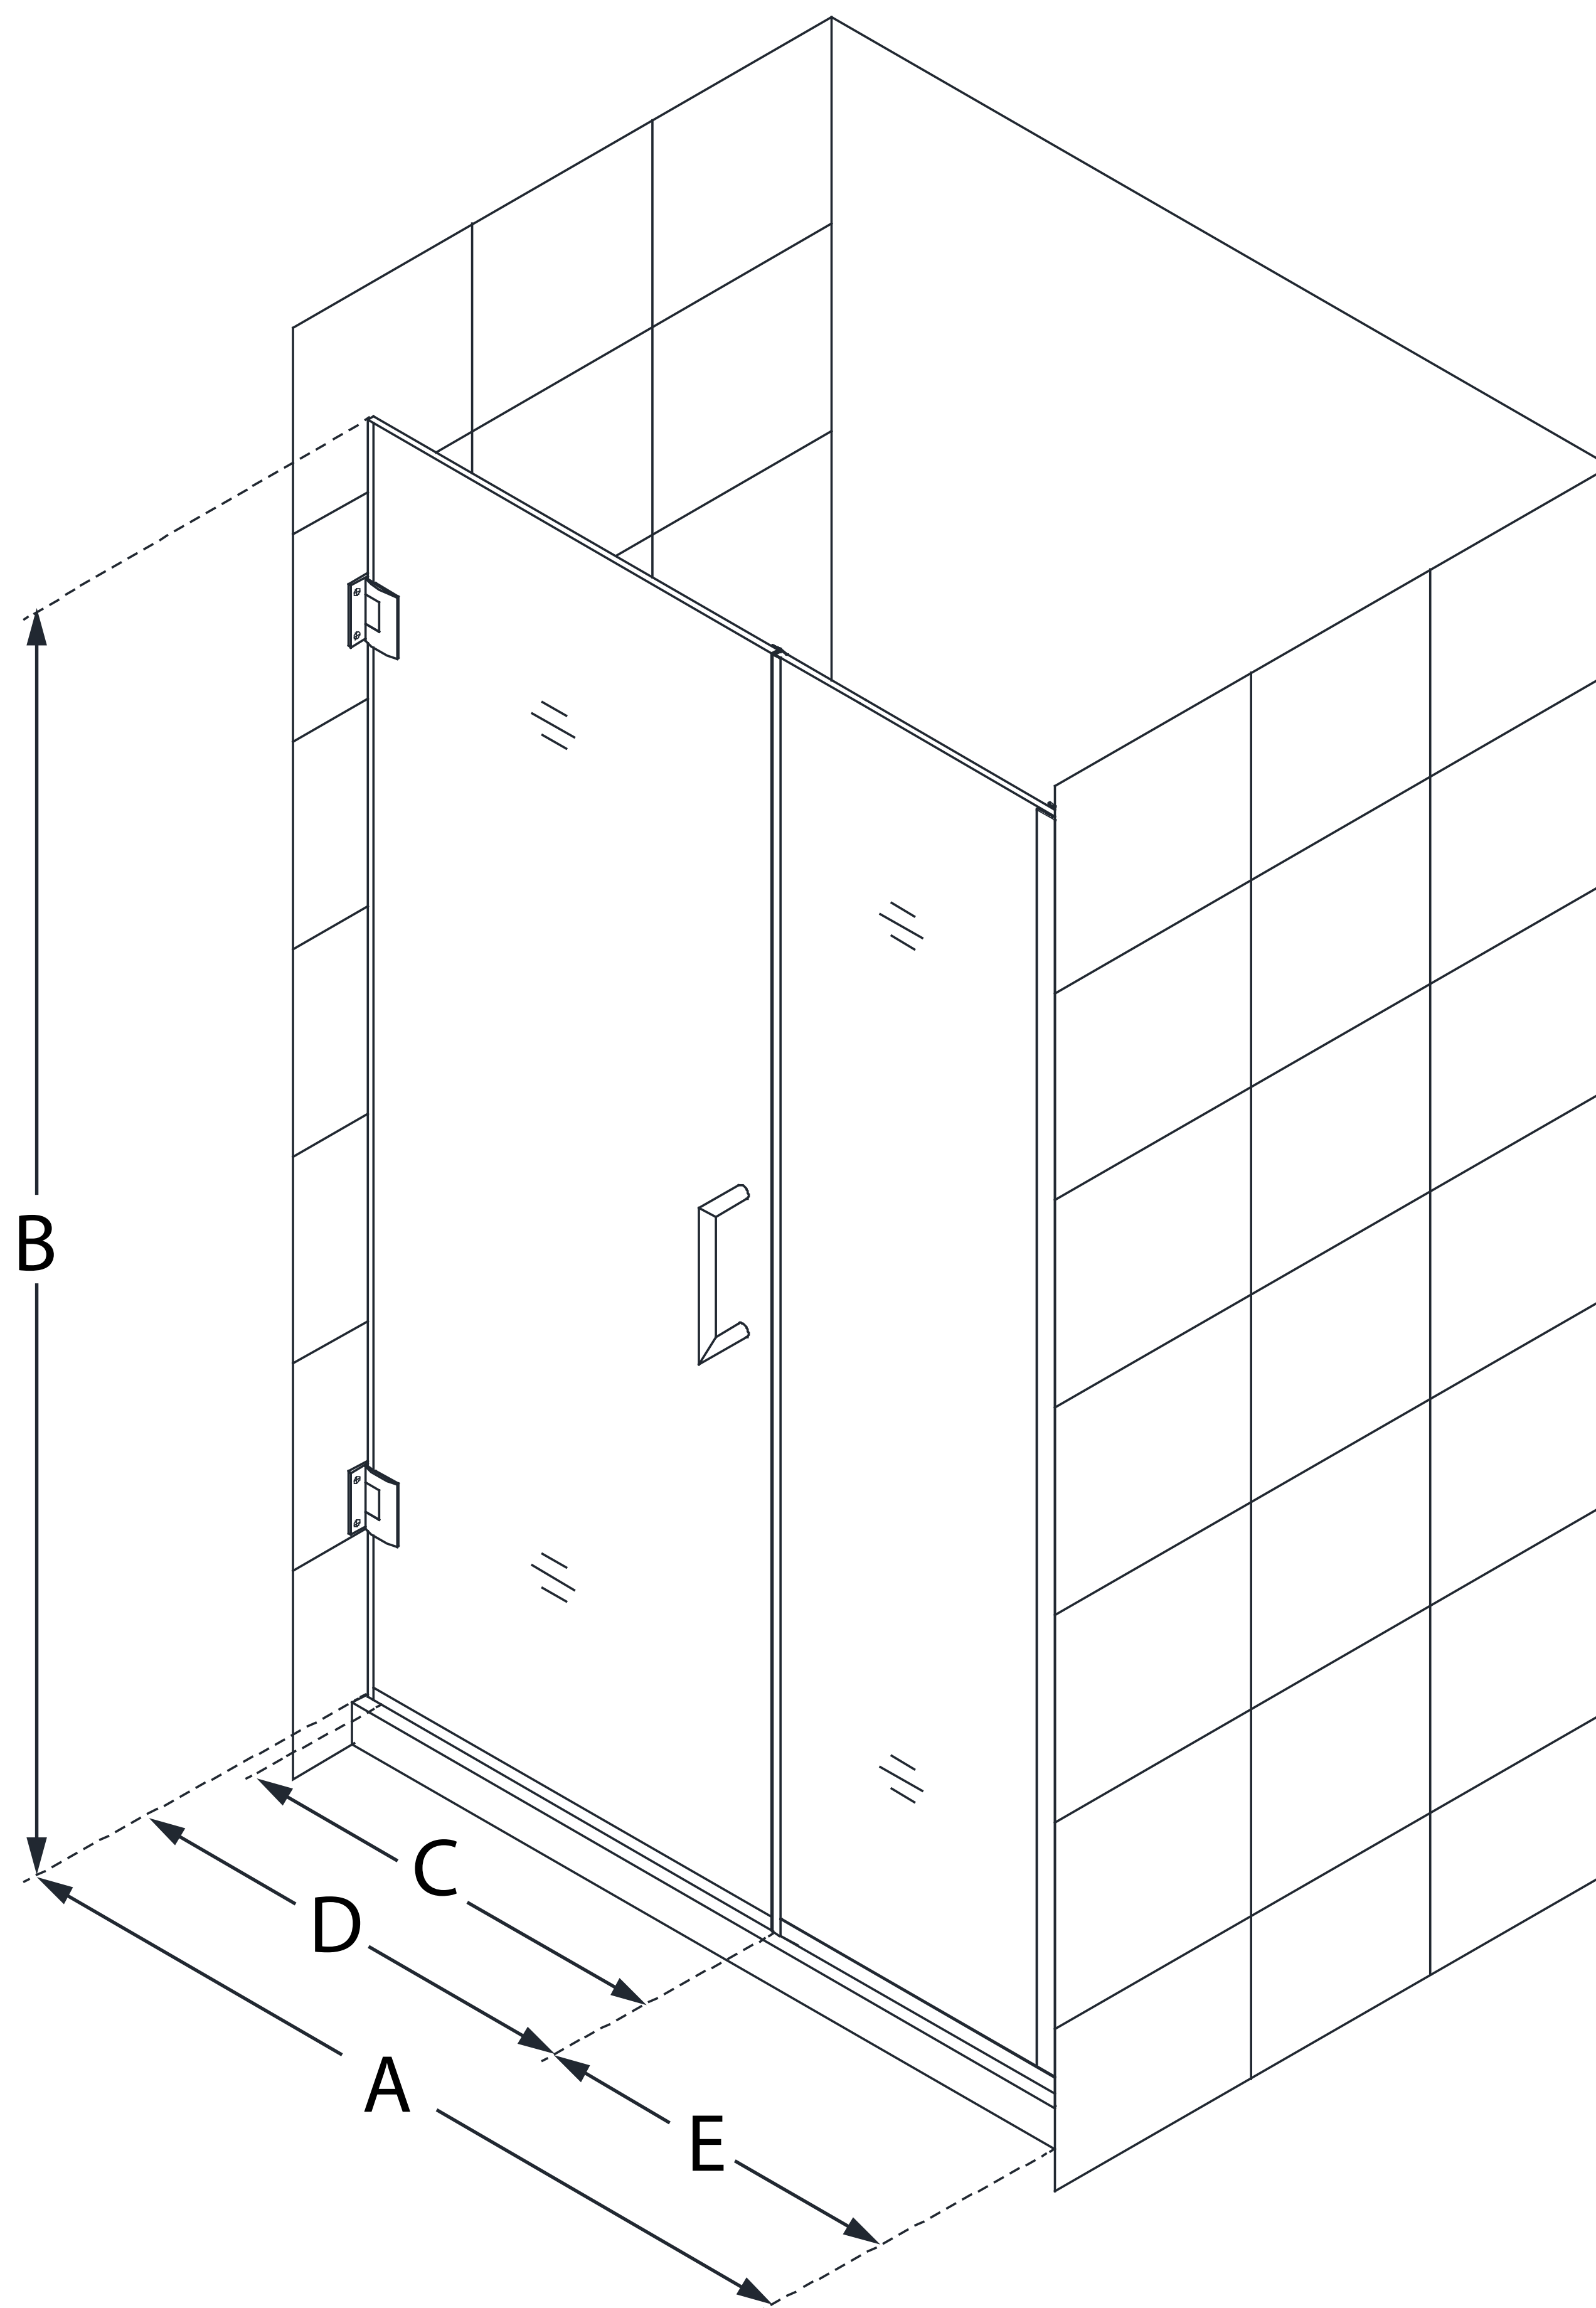

SHDR-245657210

UNIDOOR PLUS

DreamLine Unidoor Plus 56 1/2 - 57
in. W x 72 in. H Frameless Hinged
Shower Door, Clear Glass

SWING DOOR

CONFIGURATION DIMENSIONS:

A: 56 1/2 - 57 in.

MODEL WIDTH

B: 72 in.

MODEL HEIGHT

C: 25 in.

ACCESS WIDTH

D: 26 in.

DOOR WIDTH

E: 30 1/2 in.

INLINE PANEL WIDTH

DreamLine reserves the right to update or modify the hardware or materials pictured without prior notice for the purpose of product improvement and customer satisfaction.