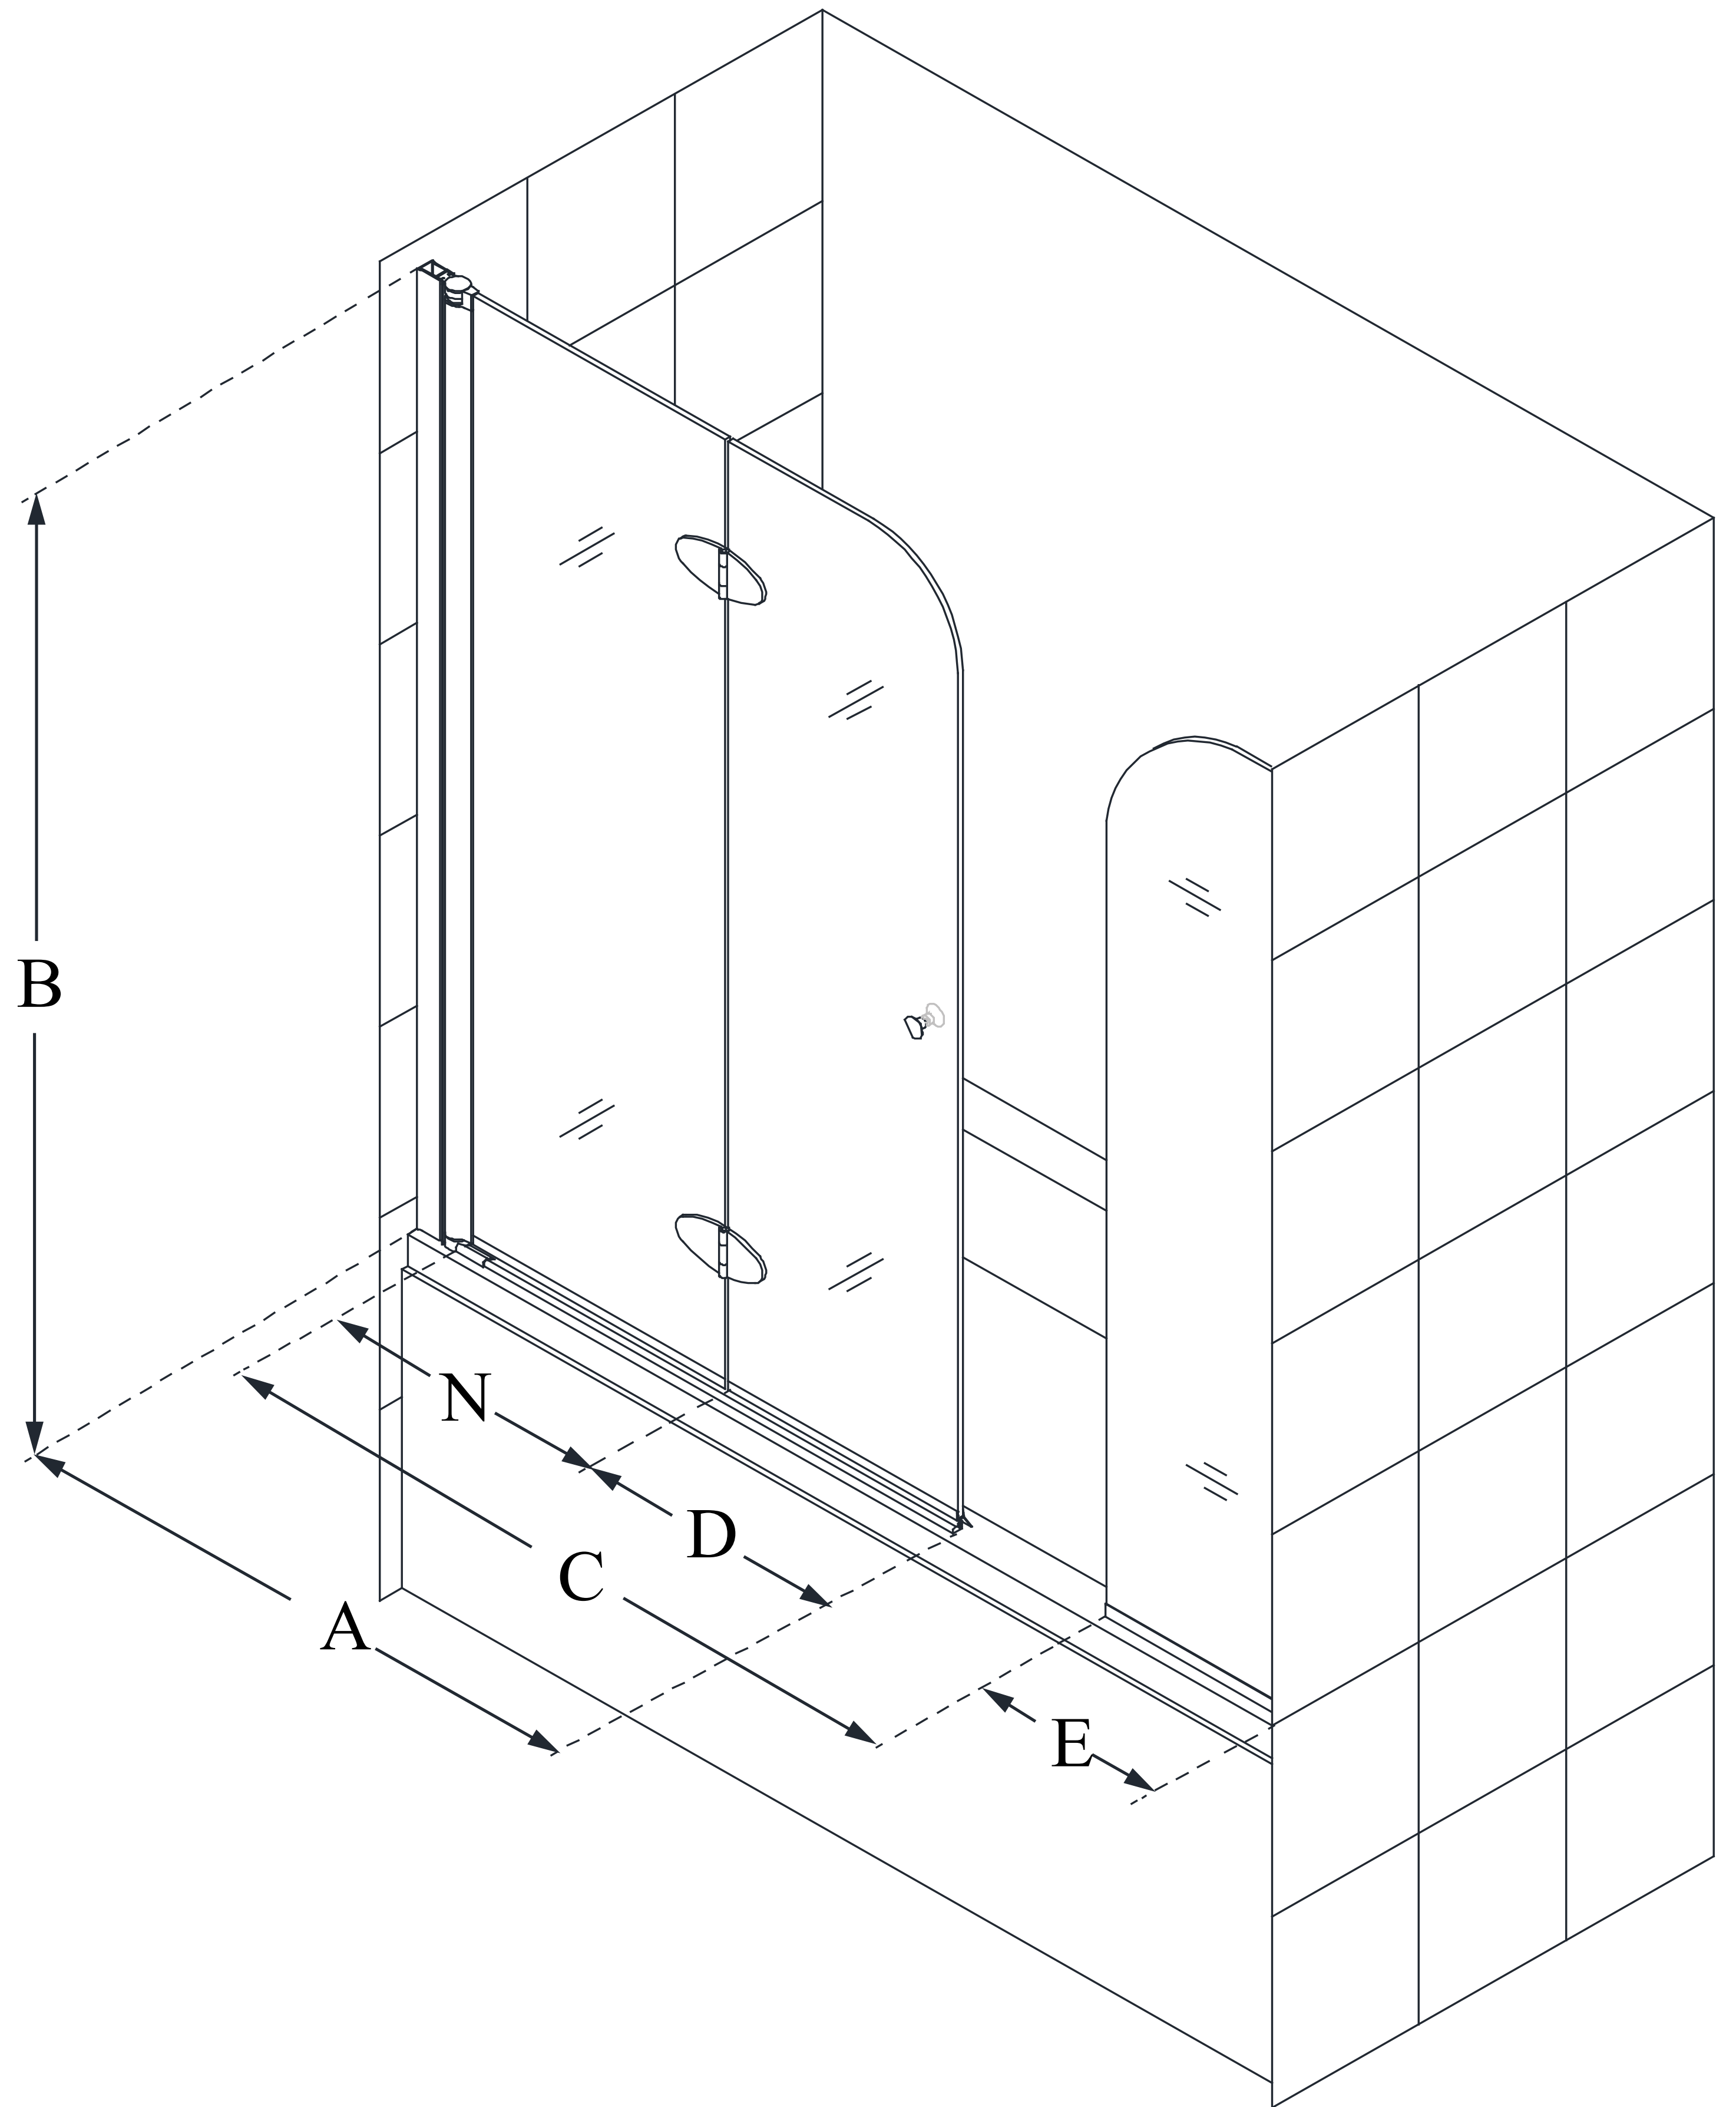

SHDR-3636580-EX

AQUA FOLD

DreamLine Aqua Fold 56-60 in. W
x 58 in. H Frameless Hinged Tub
Door with Extender Panel

BI-FOLD DOOR

CONFIGURATION DIMENSIONS:

A: 36 in.

MODEL WIDTH

B: 58 in.

MODEL HEIGHT

C: 48 in. (in a 60 in. opening)

ACCESS WIDTH

D: 15 7/8 in.

DOOR WIDTH

E: 9 in.

EXTENDER PANEL WIDTH

N: 16 15/16 in.

HINGE PANEL WIDTH

DreamLine reserves the right to update or modify the hardware or materials pictured without prior notice for the purpose of product improvement and customer satisfaction.