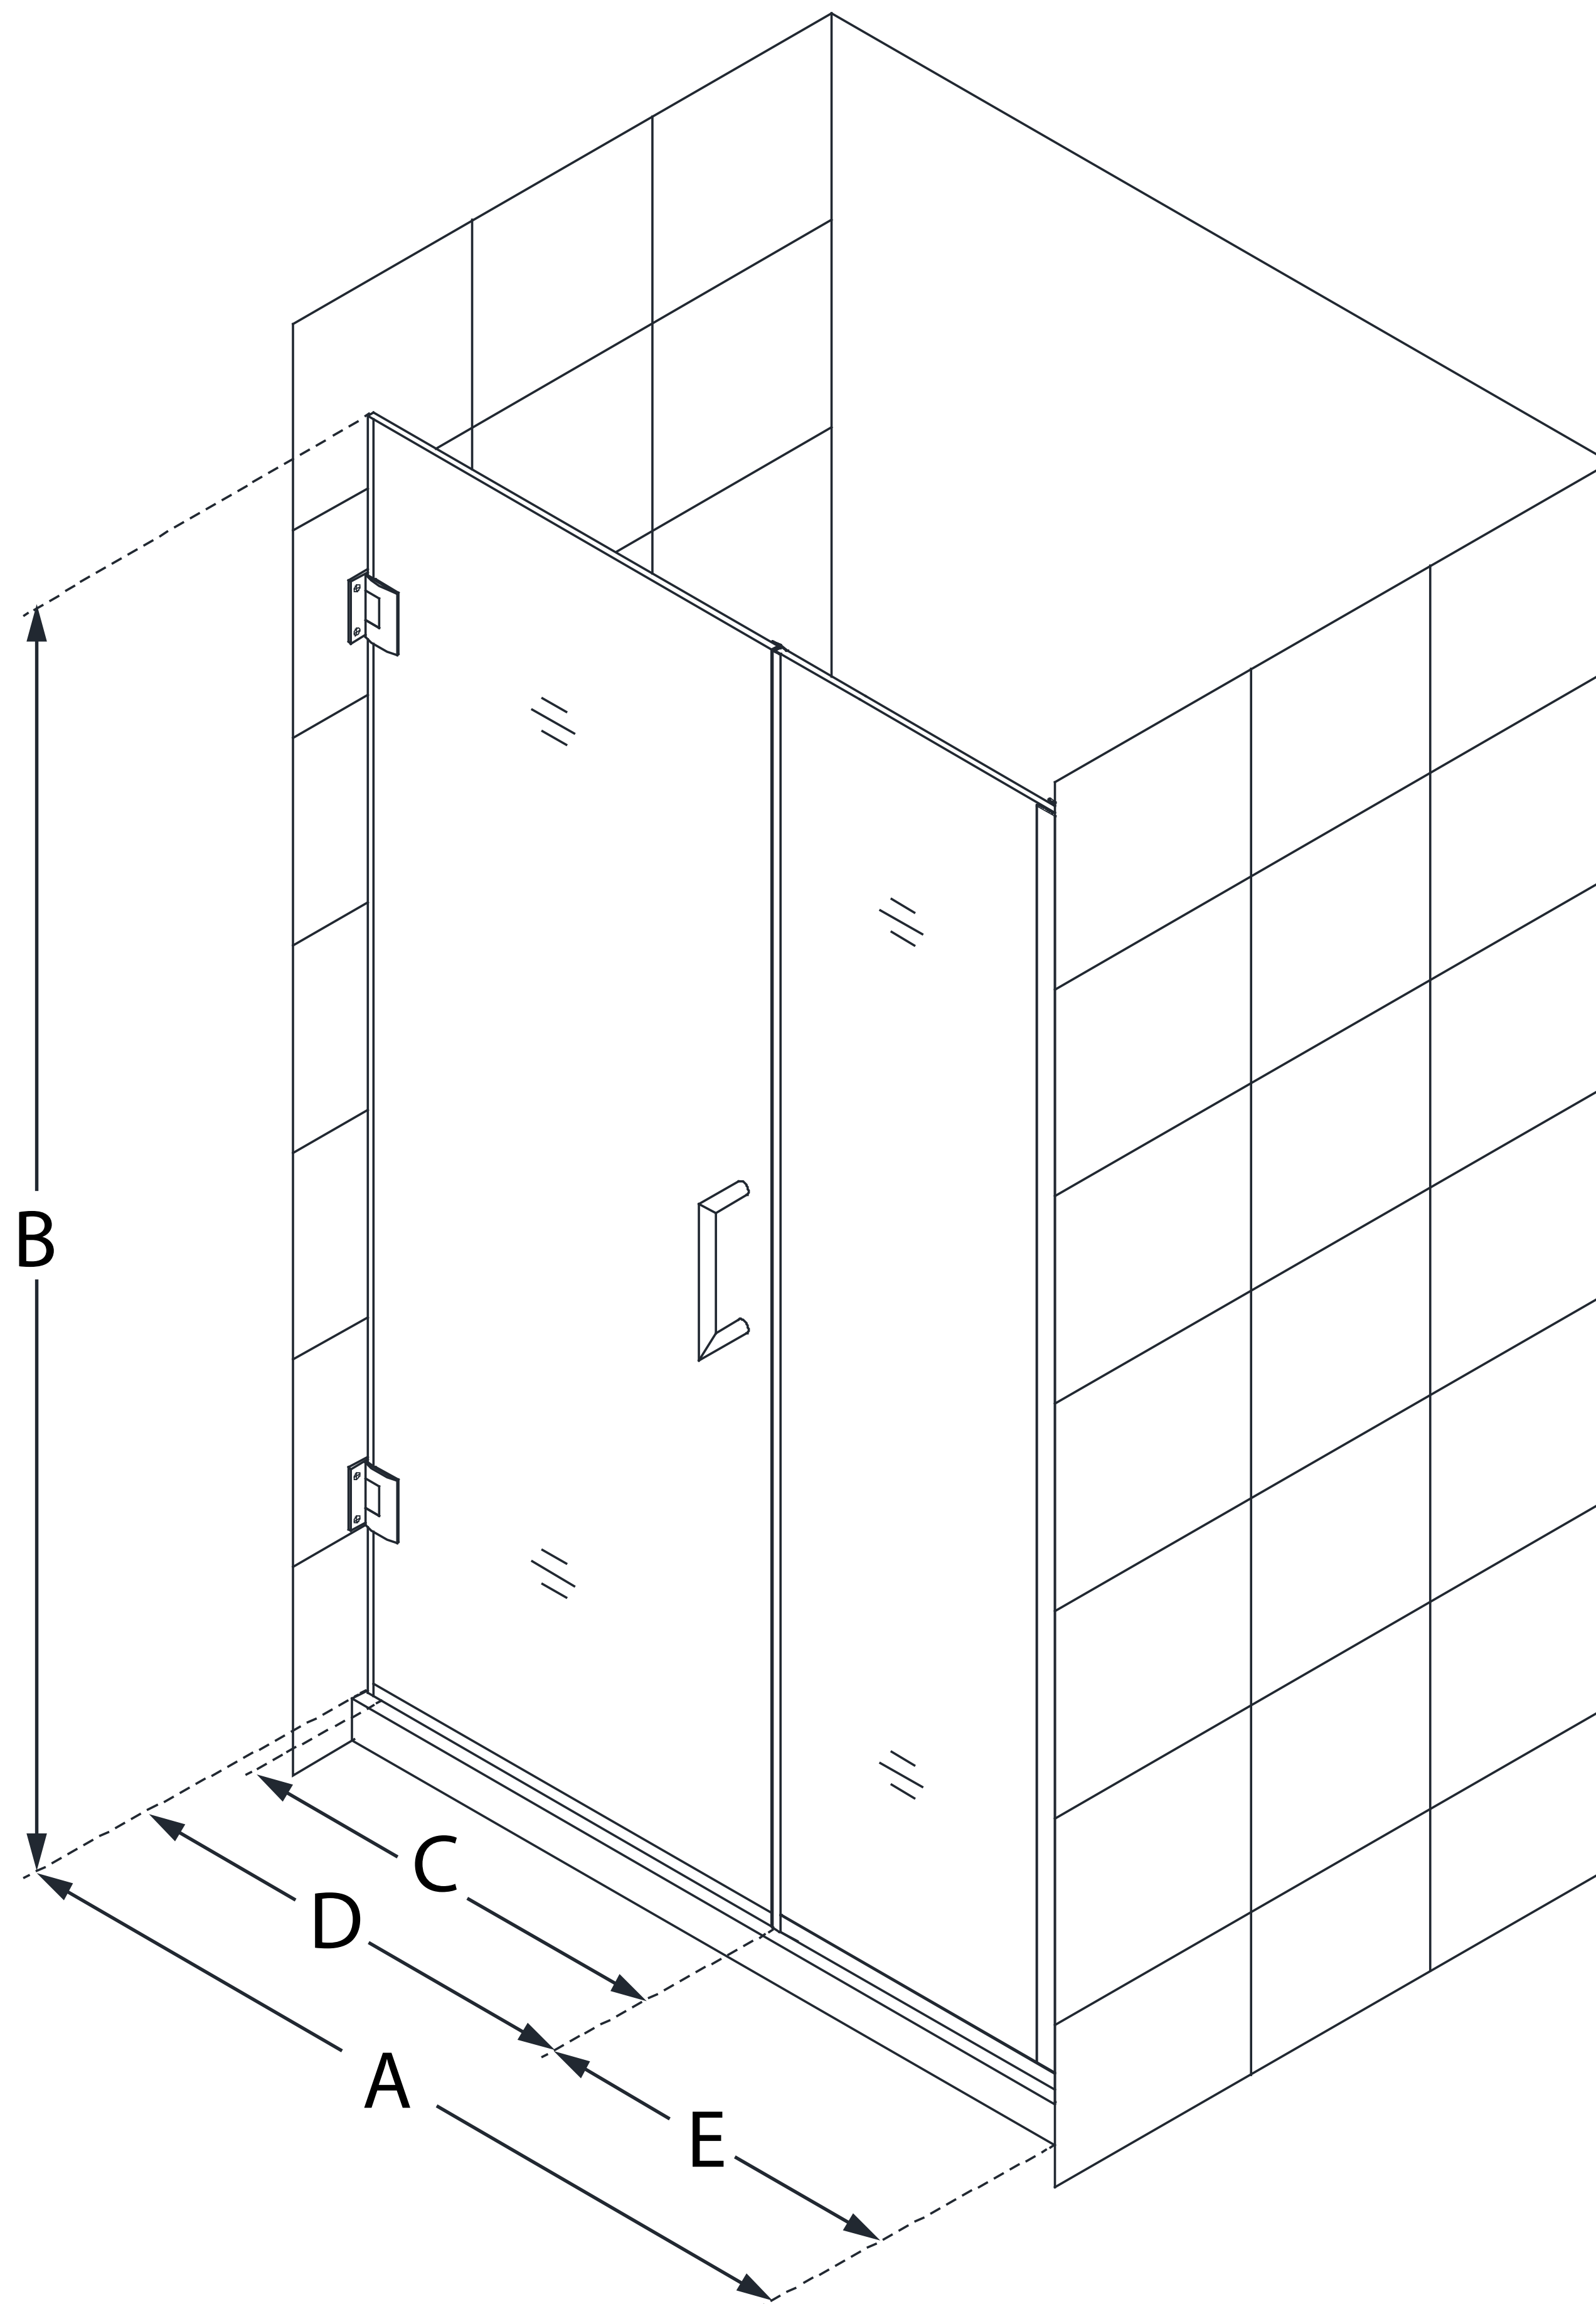

# UNIDOOR PLUS

DreamLine Unidoor Plus 32 1/2  
- 33 in. W x 72 in. H Frameless  
Hinged Shower Door, Clear Glass

**SWING DOOR**

## CONFIGURATION DIMENSIONS:

**A: 32 1/2 - 33 in.**

MODEL WIDTH

**B: 72 in.**

MODEL HEIGHT

**C: 25 in.**

ACCESS WIDTH

**D: 26 in.**

DOOR WIDTH

**E: 6 1/2 in.**

INLINE PANEL WIDTH

DreamLine reserves the right to update or modify the hardware or materials pictured without prior notice for the purpose of product improvement and customer satisfaction.