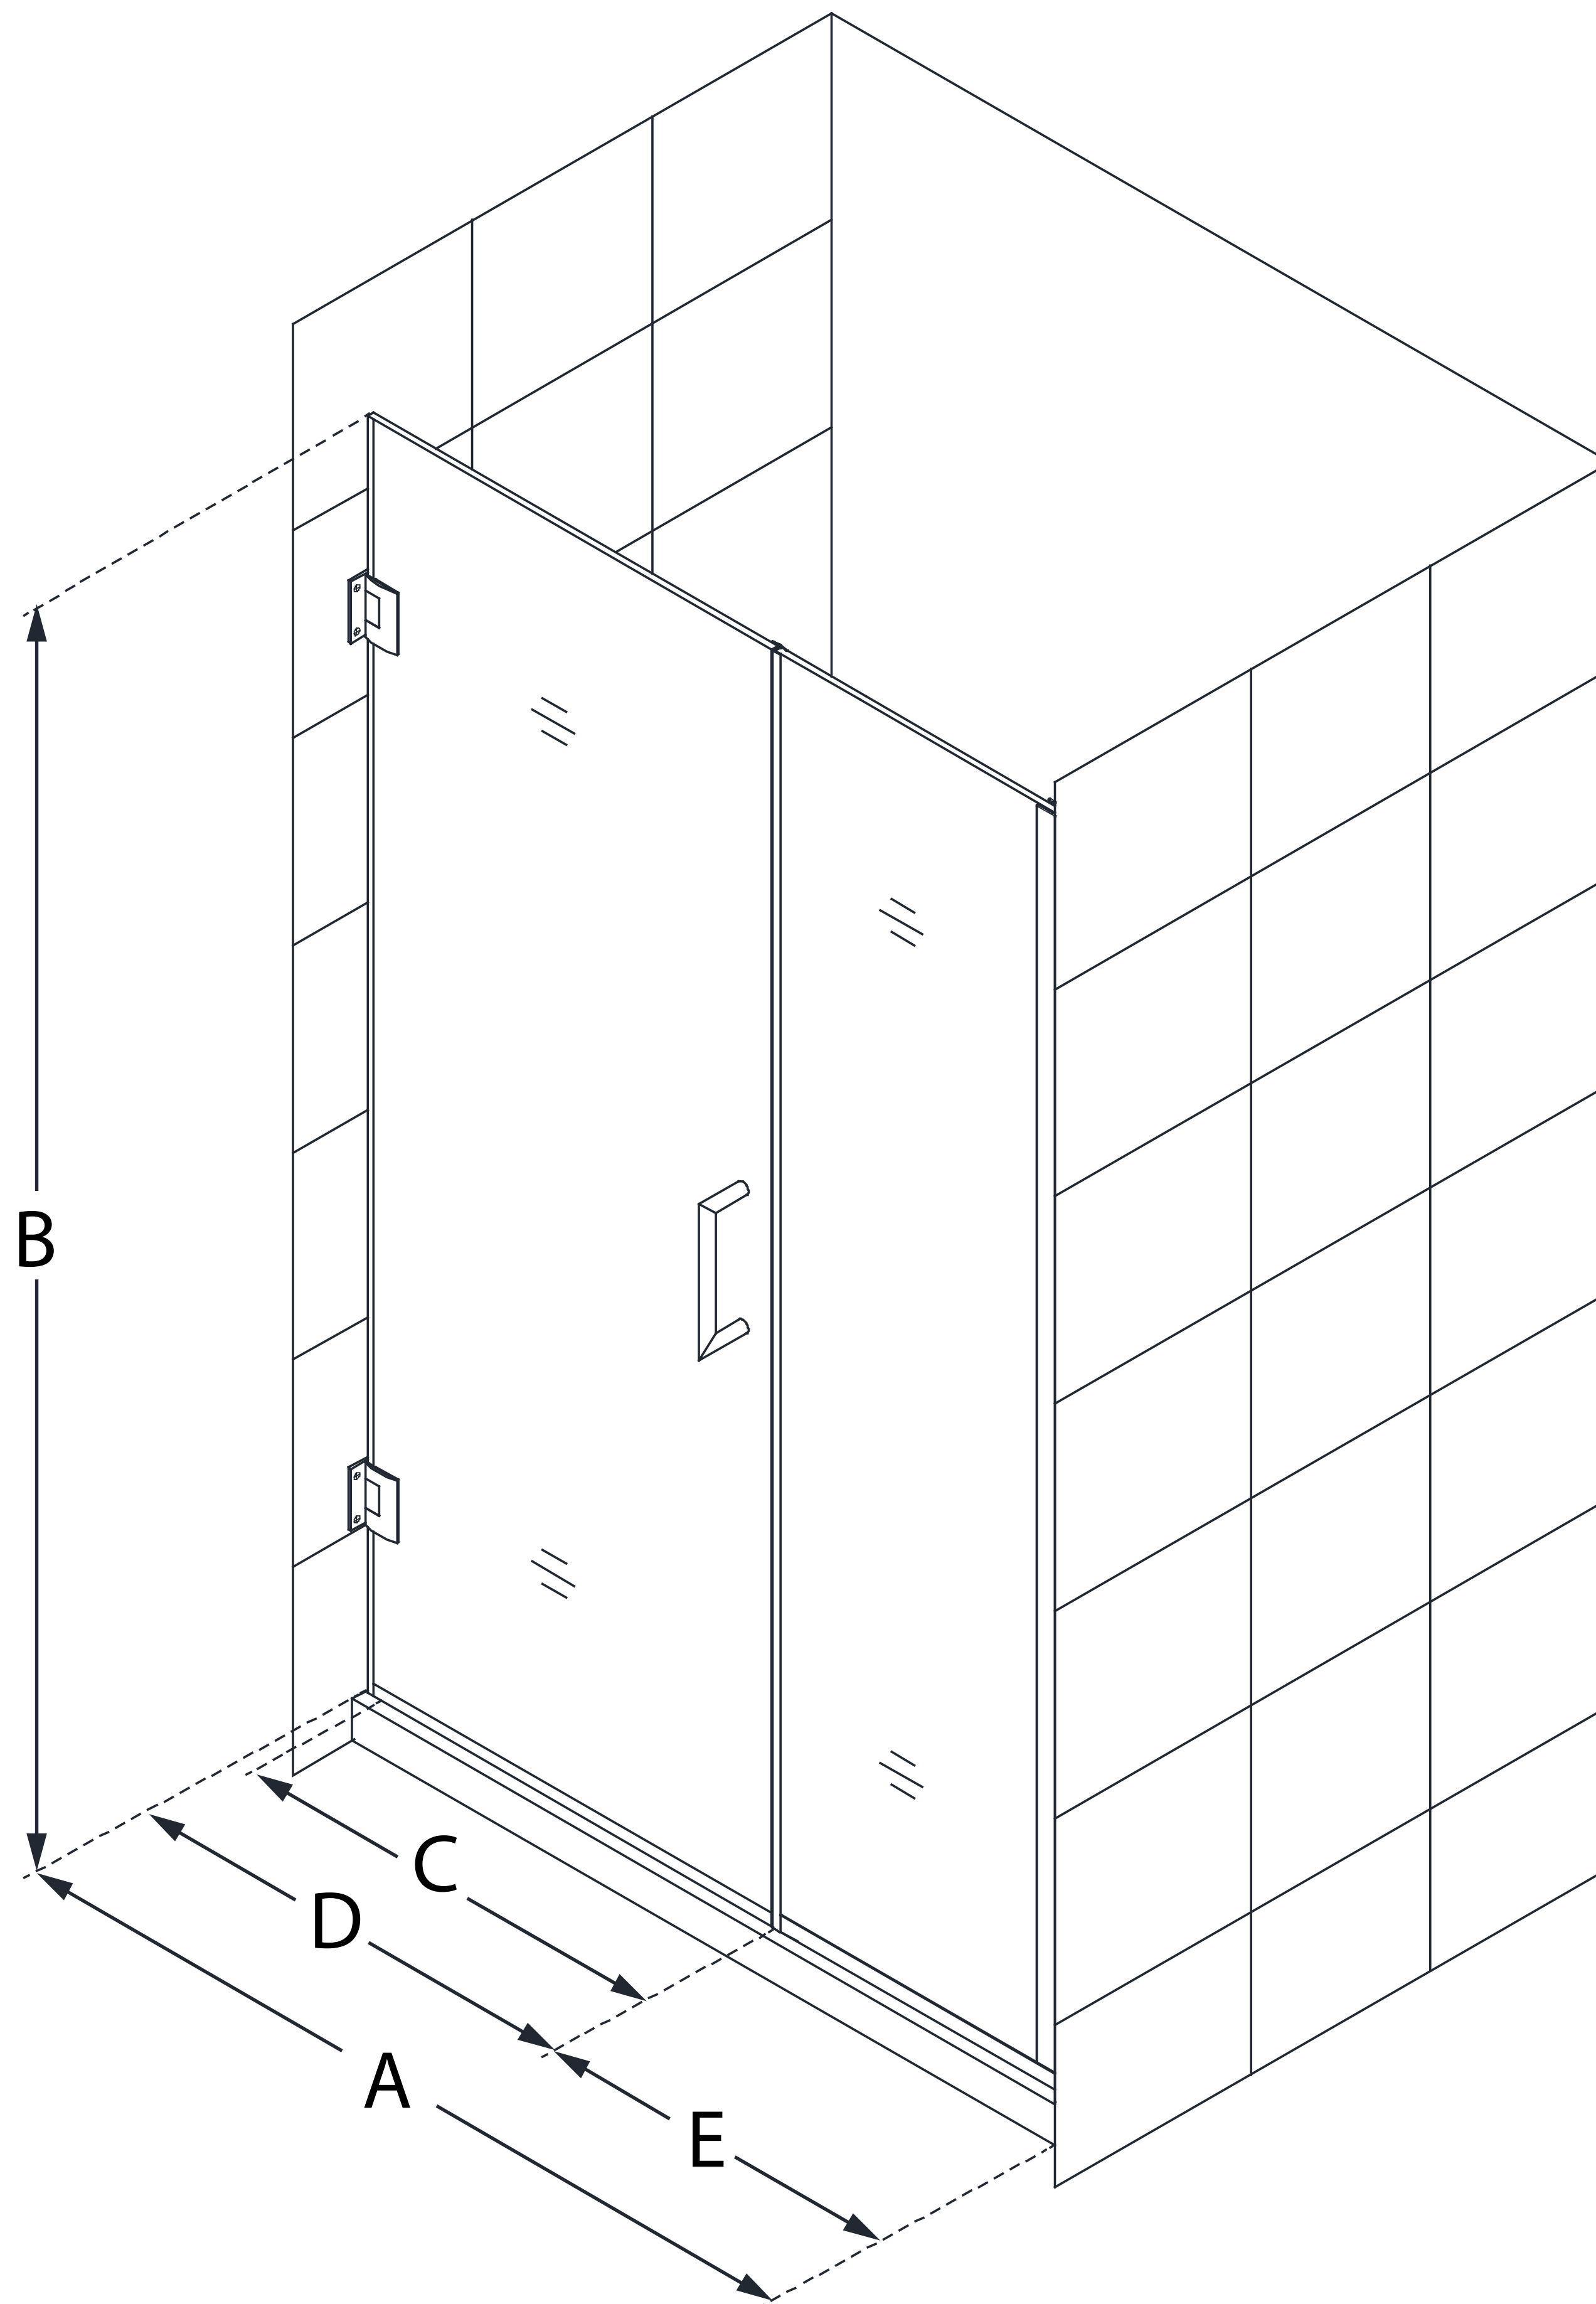

SHDR-243907210

UNIDOOR PLUS

DreamLine Unidoor Plus 39-39 1/2
in. W x 72 in. H Frameless Hinged
Shower Door, Clear Glass

SWING DOOR

CONFIGURATION DIMENSIONS:

A: 39 - 39 1/2 in.

MODEL WIDTH

B: 72 in.

MODEL HEIGHT

C: 24 in.

ACCESS WIDTH

D: 25 in.

DOOR WIDTH

E: 14 in.

INLINE PANEL WIDTH

DreamLine reserves the right to update or modify the hardware or materials pictured without prior notice for the purpose of product improvement and customer satisfaction.