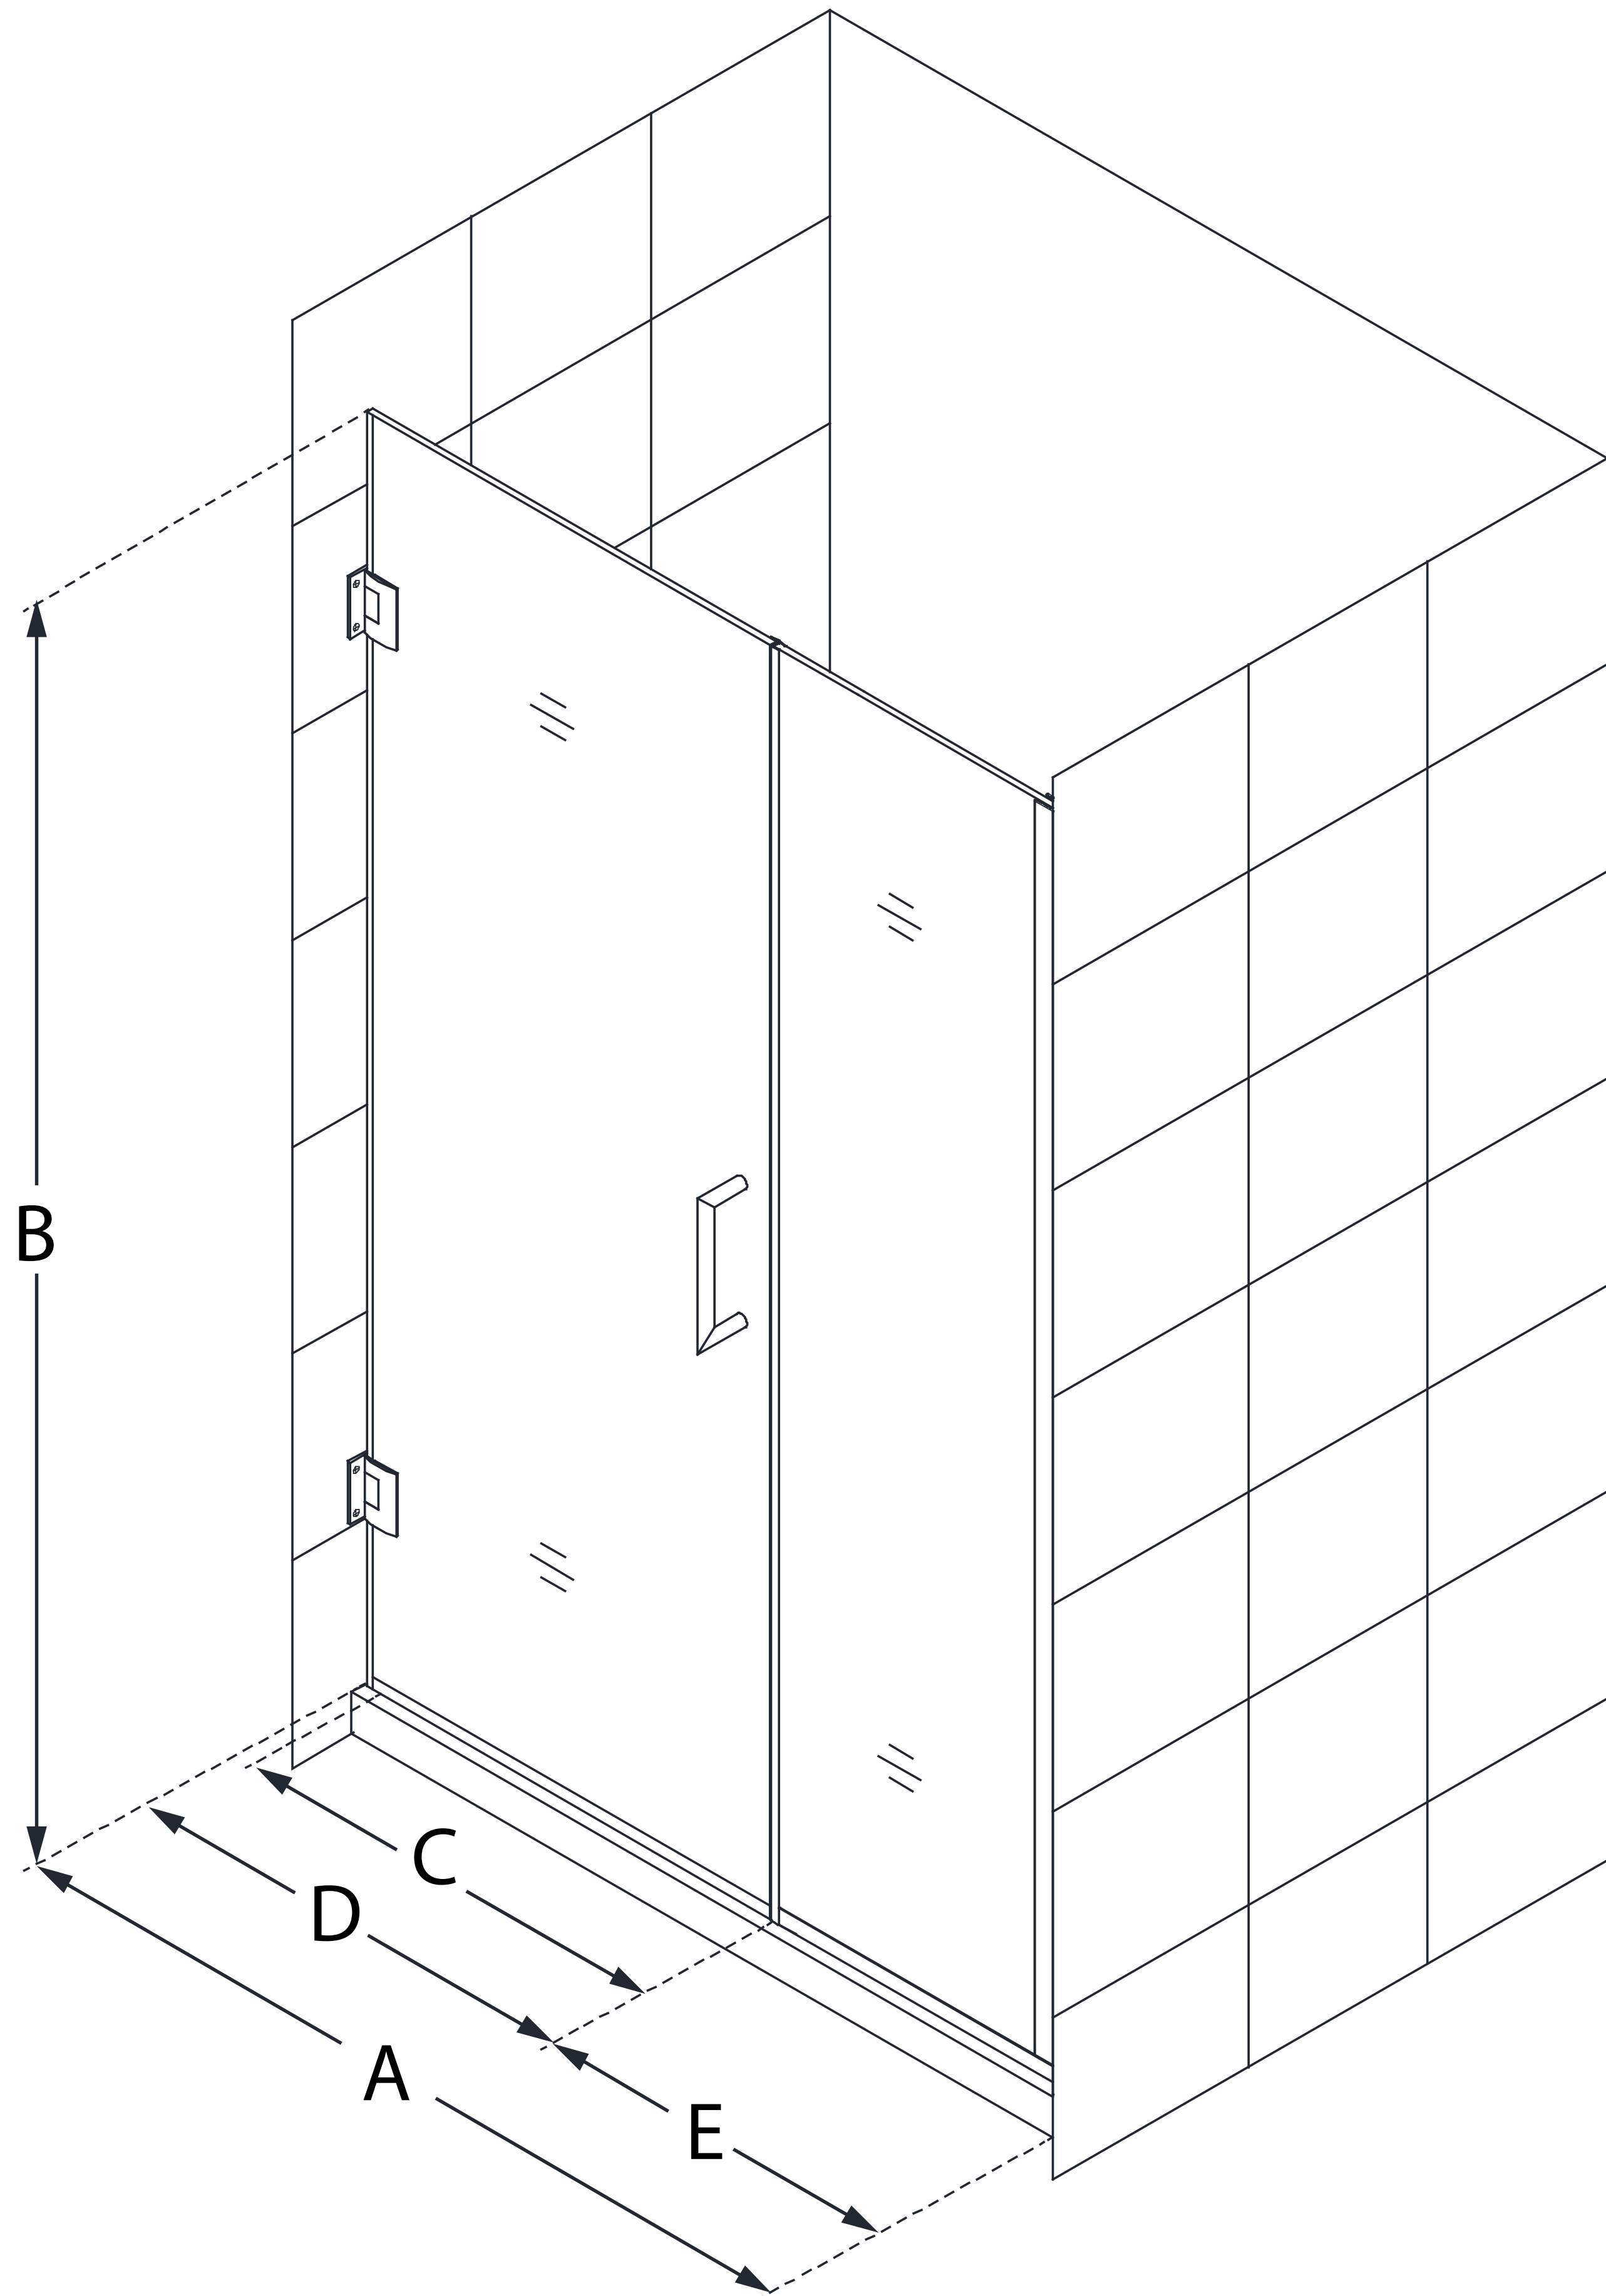

# UNIDOOR PLUS

DreamLine Unidoor Plus 33-33 1/2  
in. W x 72 in. H Frameless Hinged  
Shower Door, Clear Glass

**SWING DOOR**

## CONFIGURATION DIMENSIONS:

**A: 33 - 33 1/2 in.**

MODEL WIDTH

**B: 72 in.**

MODEL HEIGHT

**C: 26 in.**

ACCESS WIDTH

**D: 27 in.**

DOOR WIDTH

**E: 6 in.**

INLINE PANEL WIDTH

DreamLine reserves the right to update or modify the hardware or materials pictured without prior notice for the purpose of product improvement and customer satisfaction.