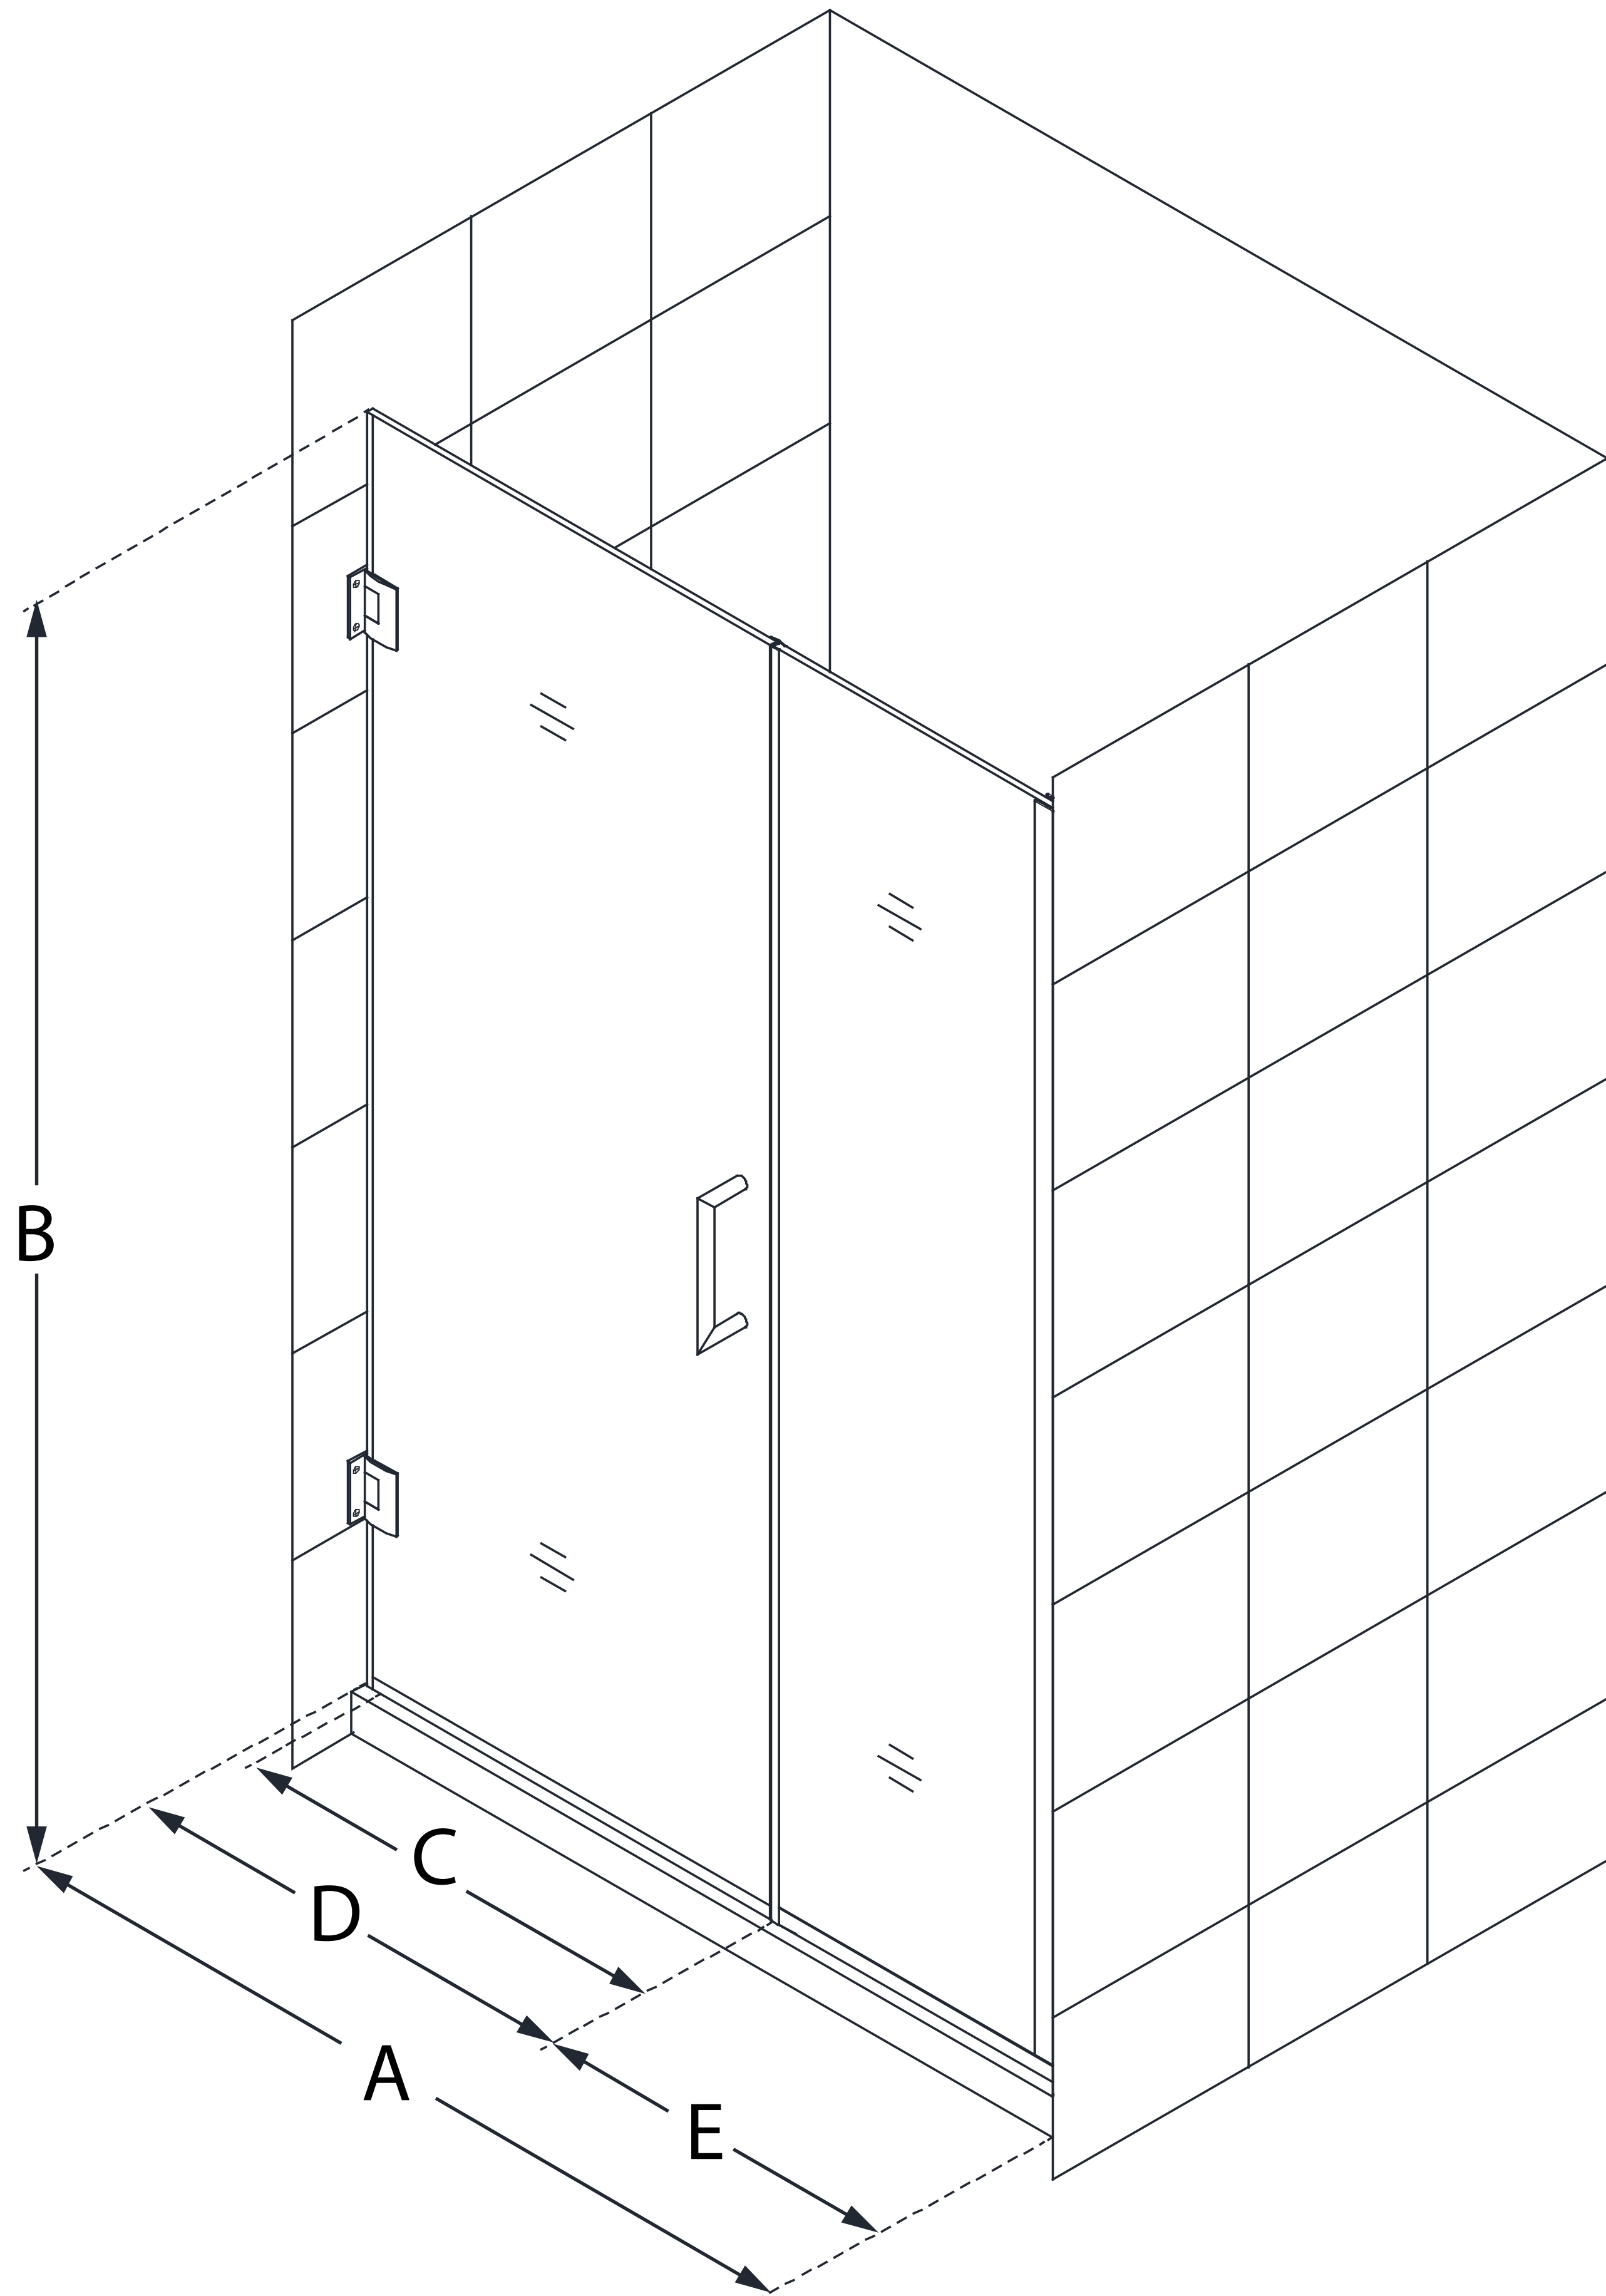

# UNIDOOR PLUS

DreamLine Unidoor Plus 52-52 1/2  
in. W x 72 in. H Frameless Hinged  
Shower Door, Clear Glass

**SWING DOOR**

## CONFIGURATION DIMENSIONS:

**A: 52 - 52 1/2 in.**

MODEL WIDTH

**B: 72 in.**

MODEL HEIGHT

**C: 29 in.**

ACCESS WIDTH

**D: 30 in.**

DOOR WIDTH

**E: 22 in.**

INLINE PANEL WIDTH

DreamLine reserves the right to update or modify the hardware or materials pictured without prior notice for the purpose of product improvement and customer satisfaction.