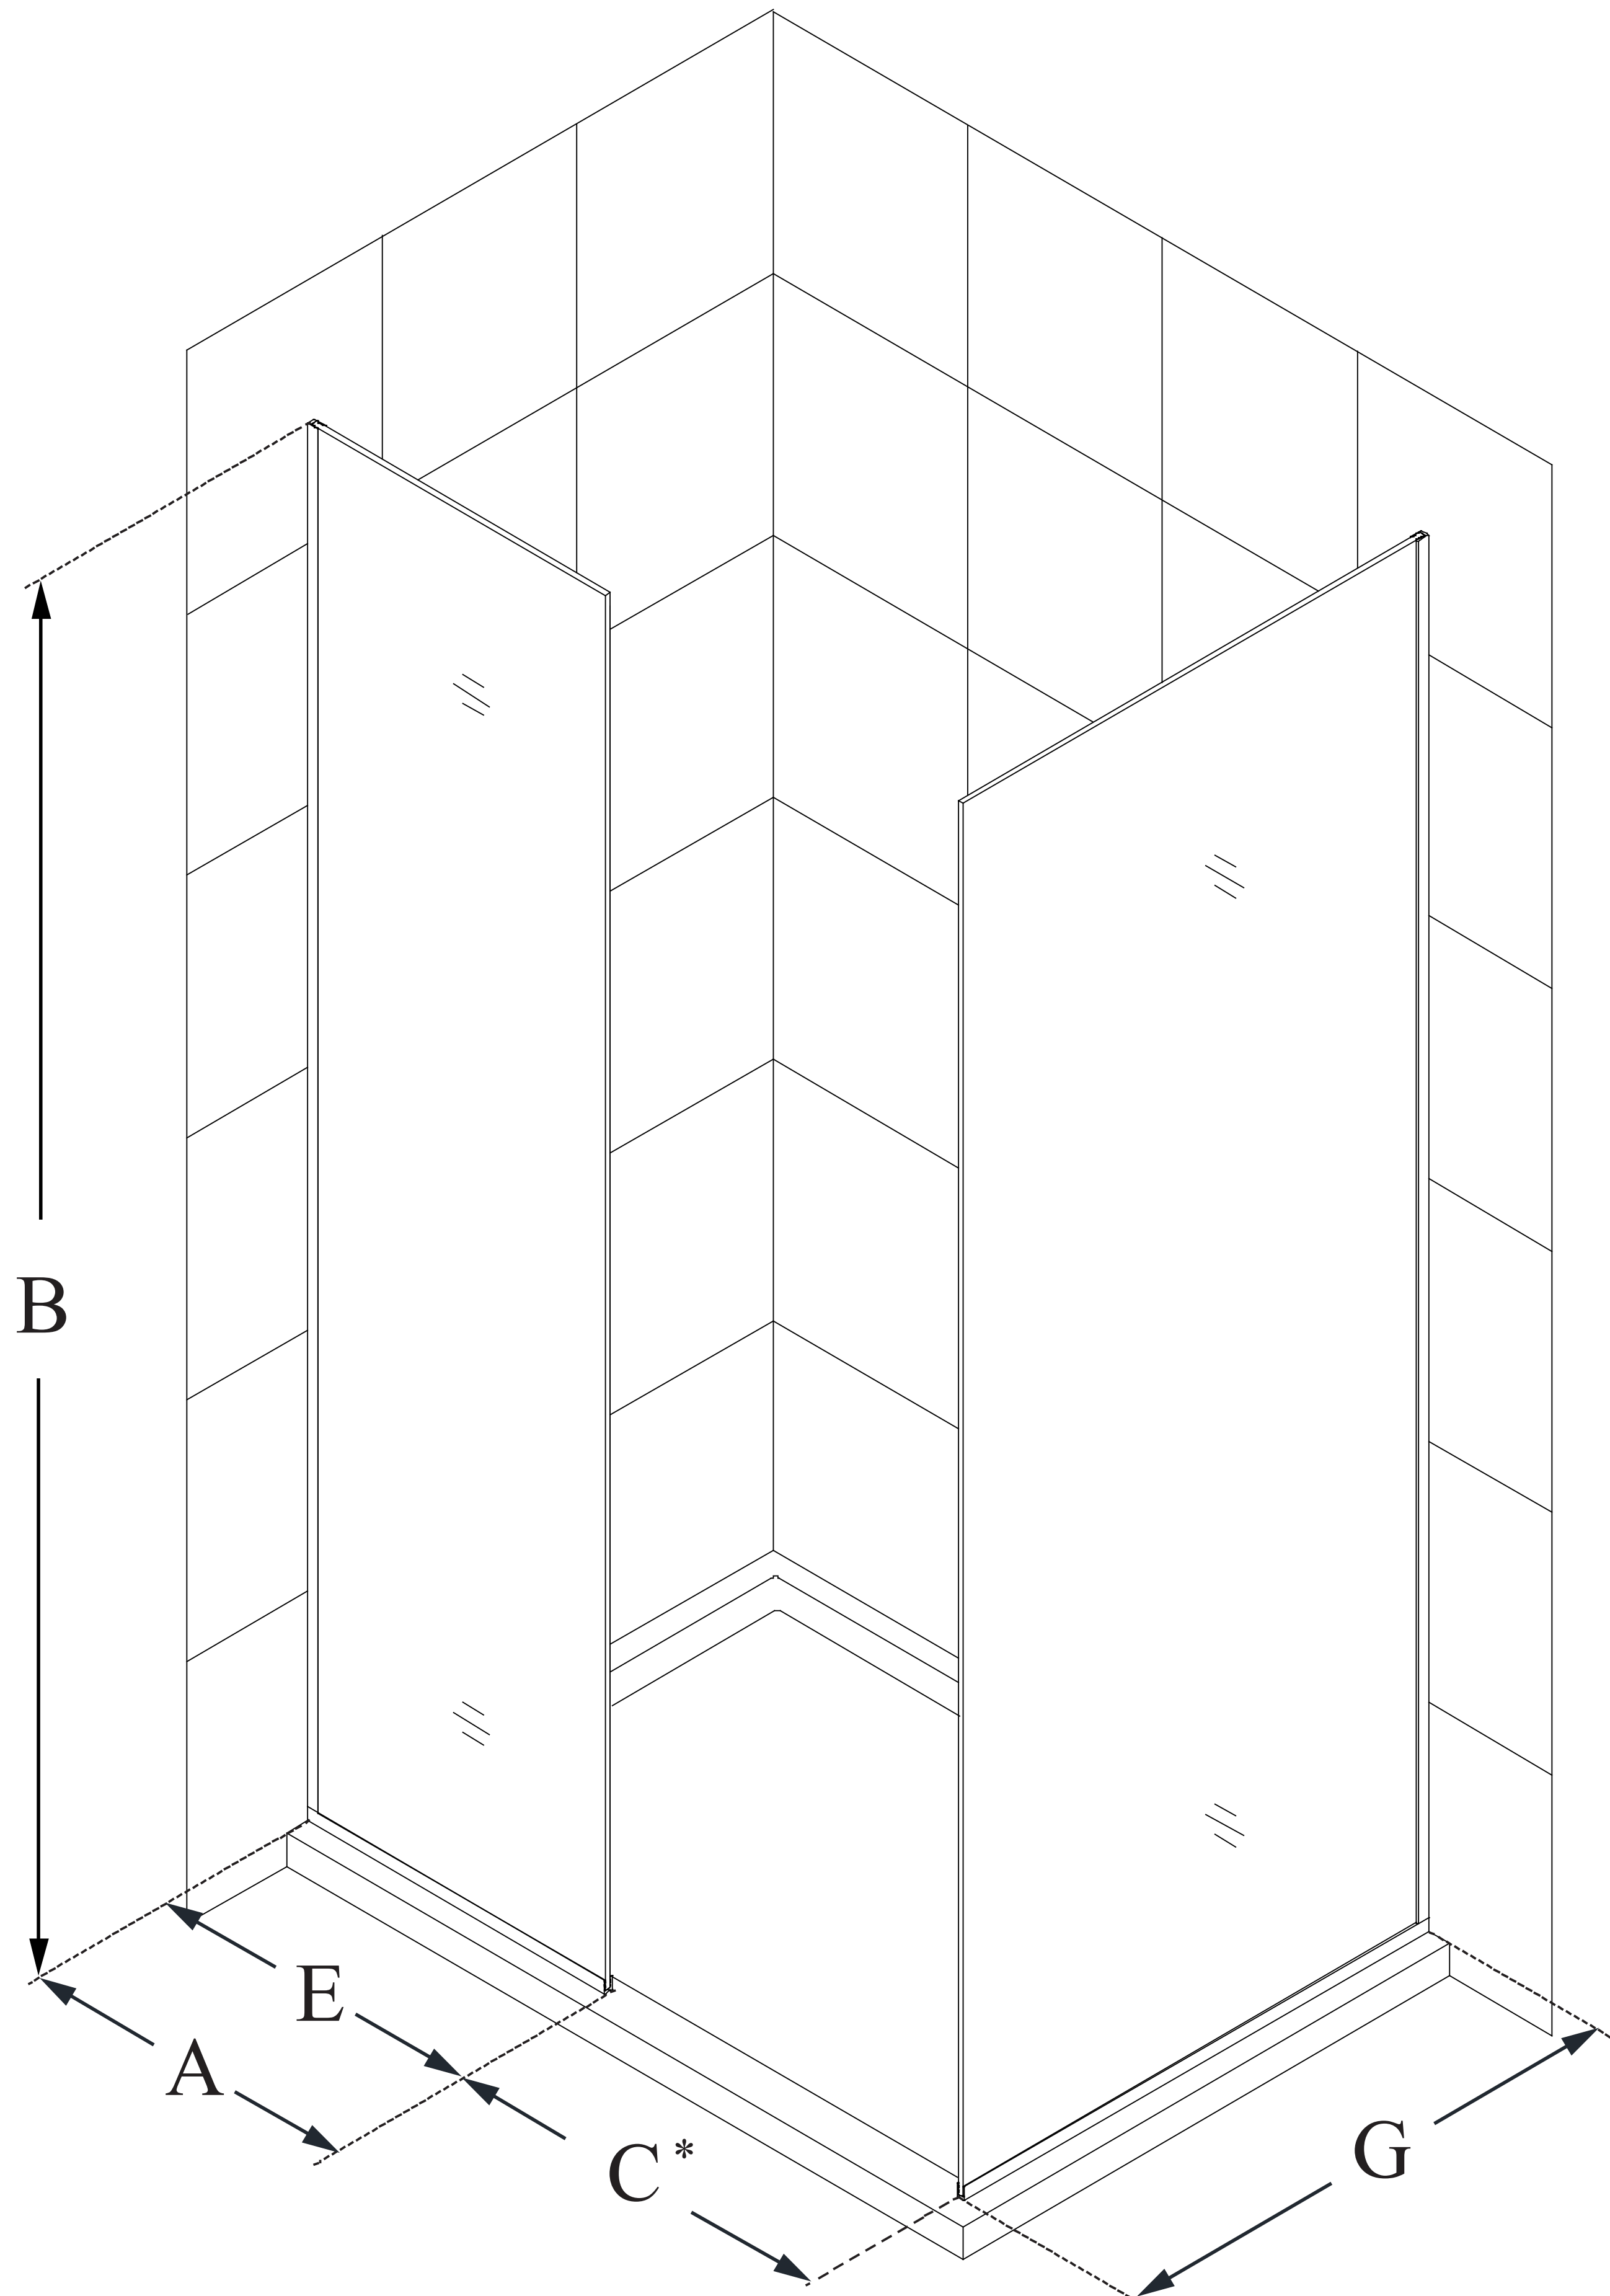

SHDR-3234302

LINEA

DreamLine Linea Two Individual
Frameless Shower Screens 30 in.
and 34 in. W x 72 in. H, Open Entry
Design, Clear Glass

WALK-IN SHOWER

CONFIGURATION DIMENSIONS:

A: 34 in.

MODEL WIDTH

B: 72 in.

MODEL HEIGHT

C: 22 in. min (in a 60 in. opening)

ACCESS WIDTH

D: -

DOOR WIDTH

E: 34 in.

INLINE PANEL WIDTH

G: 30 in.

RETURN PANEL WIDTH

DreamLine reserves the right to update or modify the hardware or materials pictured without prior notice for the purpose of product improvement and customer satisfaction.