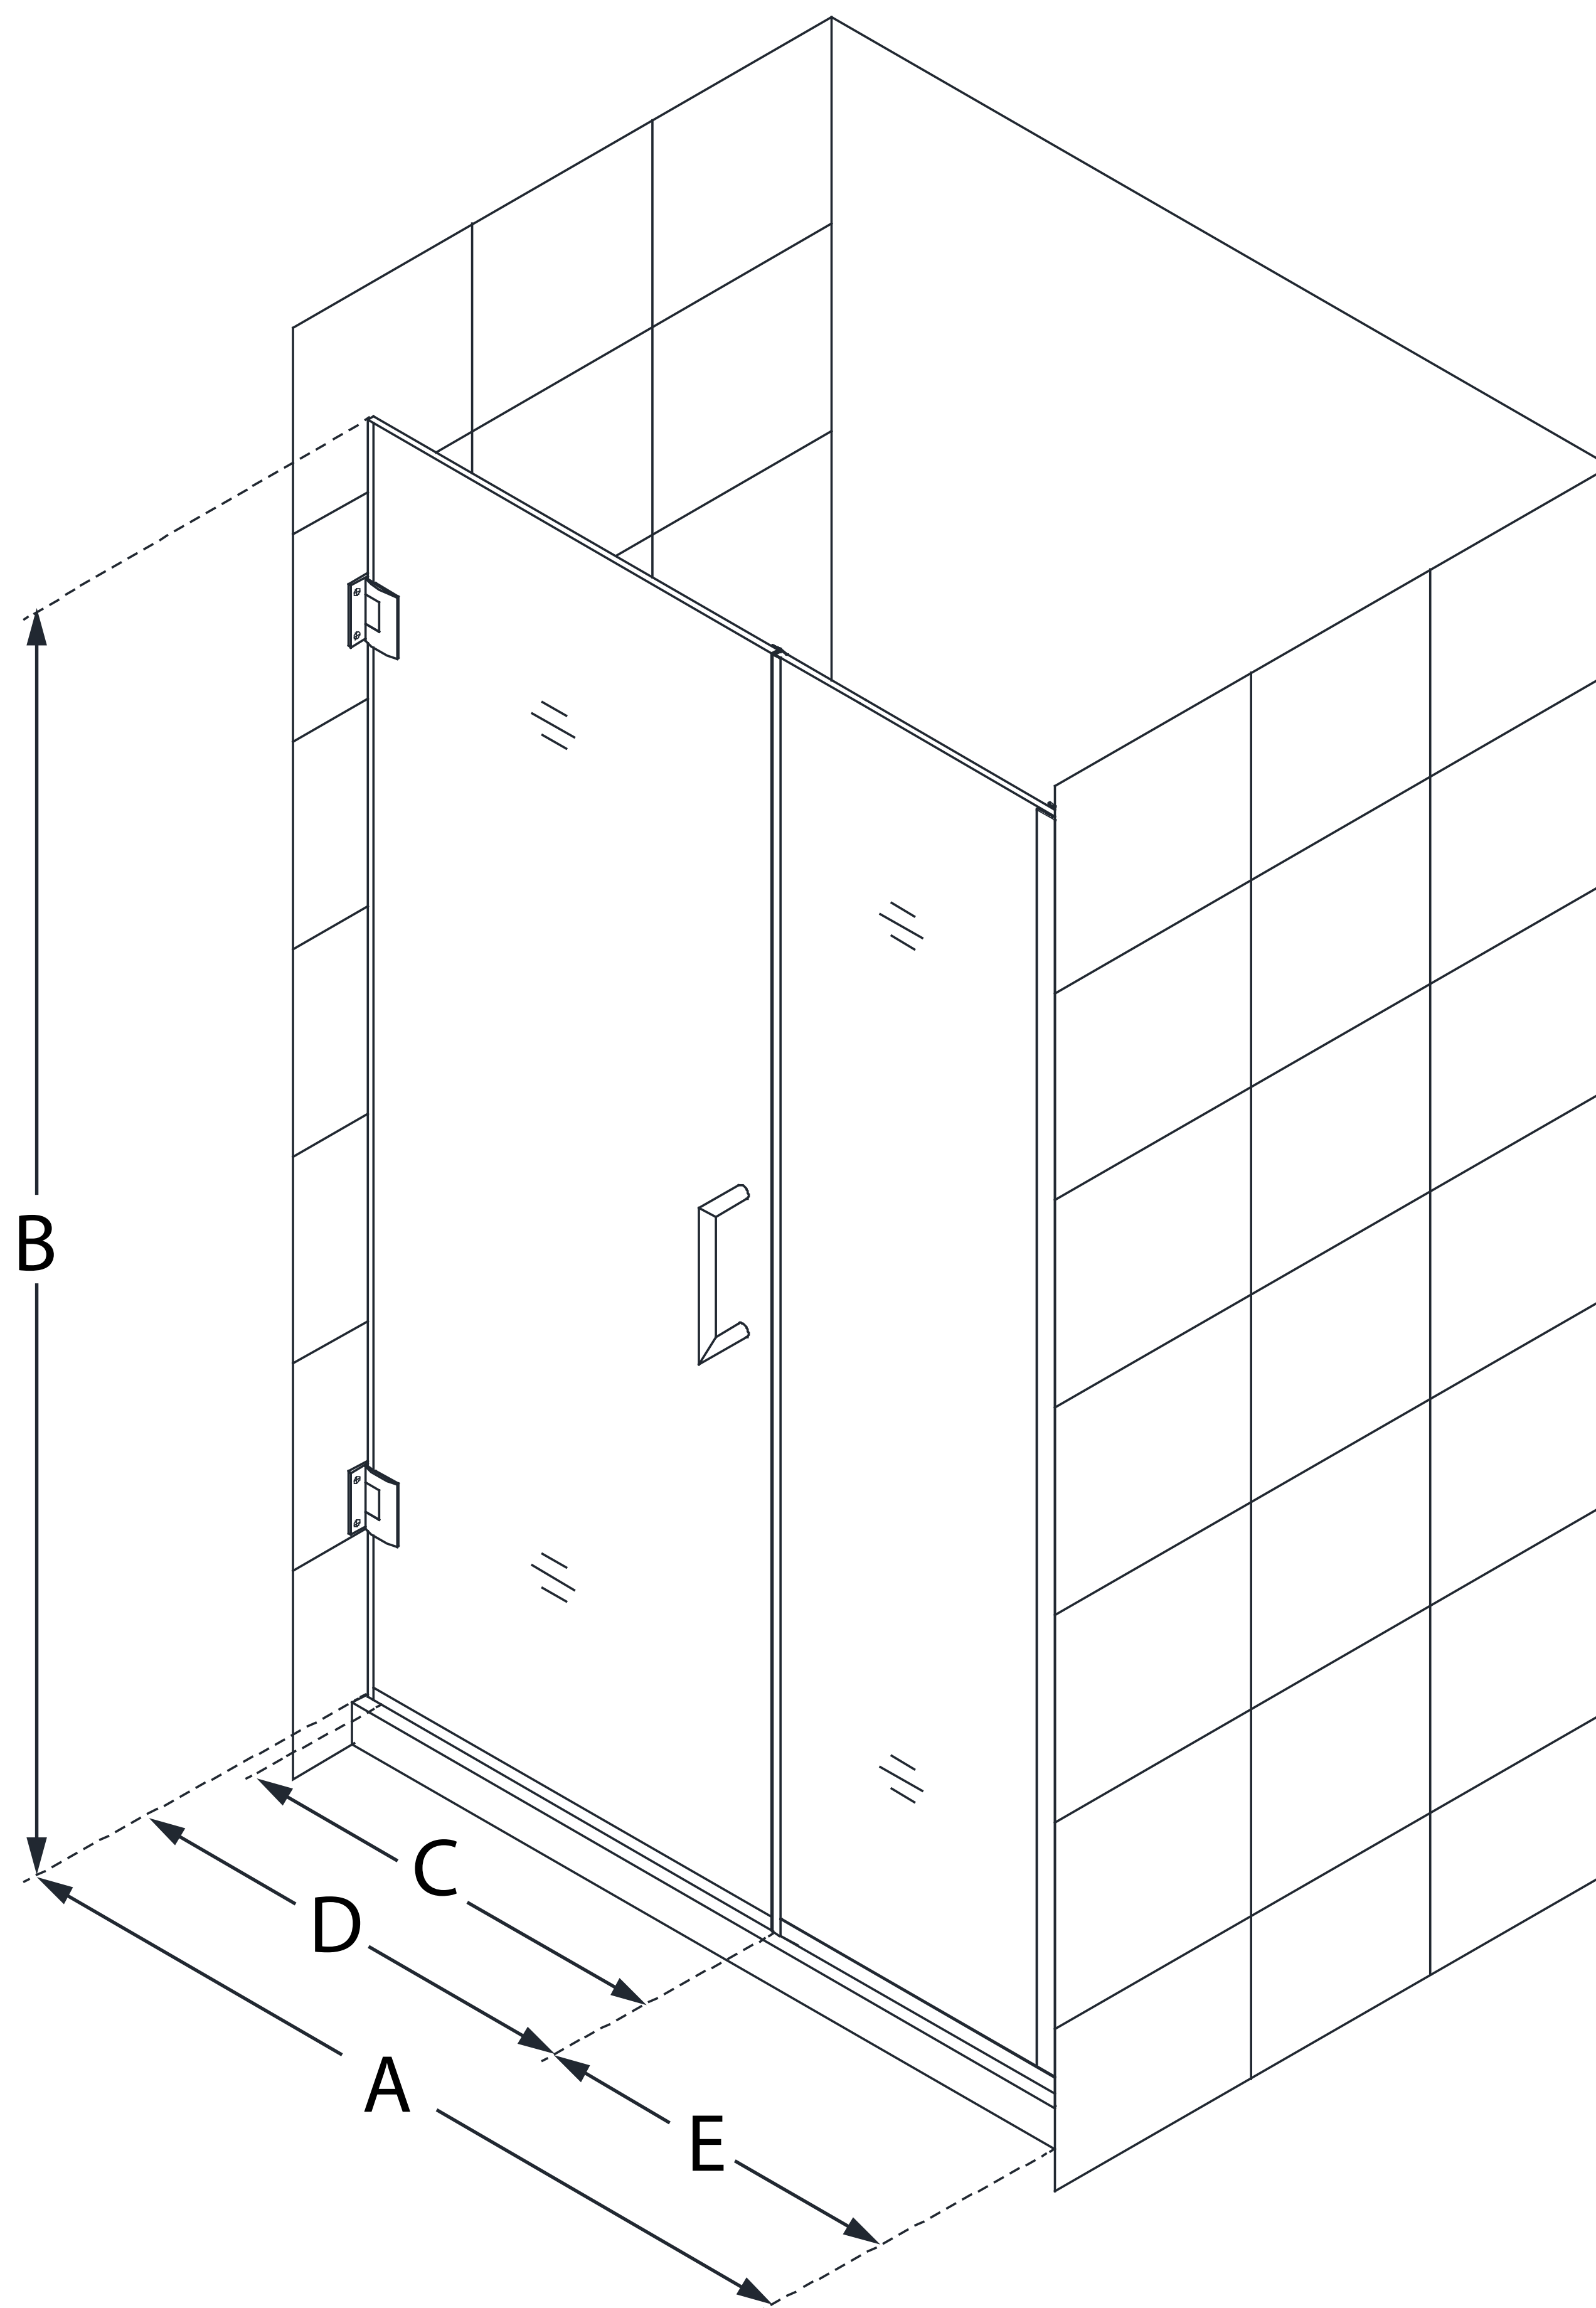

SHDR-245407210

UNIDOOR PLUS

DreamLine Unidoor Plus 54-54 1/2
in. W x 72 in. H Frameless Hinged
Shower Door, Clear Glass

SWING DOOR

CONFIGURATION DIMENSIONS:

A: 54 - 54 1/2 in.

MODEL WIDTH

B: 72 in.

MODEL HEIGHT

C: 23 in.

ACCESS WIDTH

D: 24 in.

DOOR WIDTH

E: 30 in.

INLINE PANEL WIDTH

DreamLine reserves the right to update or modify the hardware or materials pictured without prior notice for the purpose of product improvement and customer satisfaction.