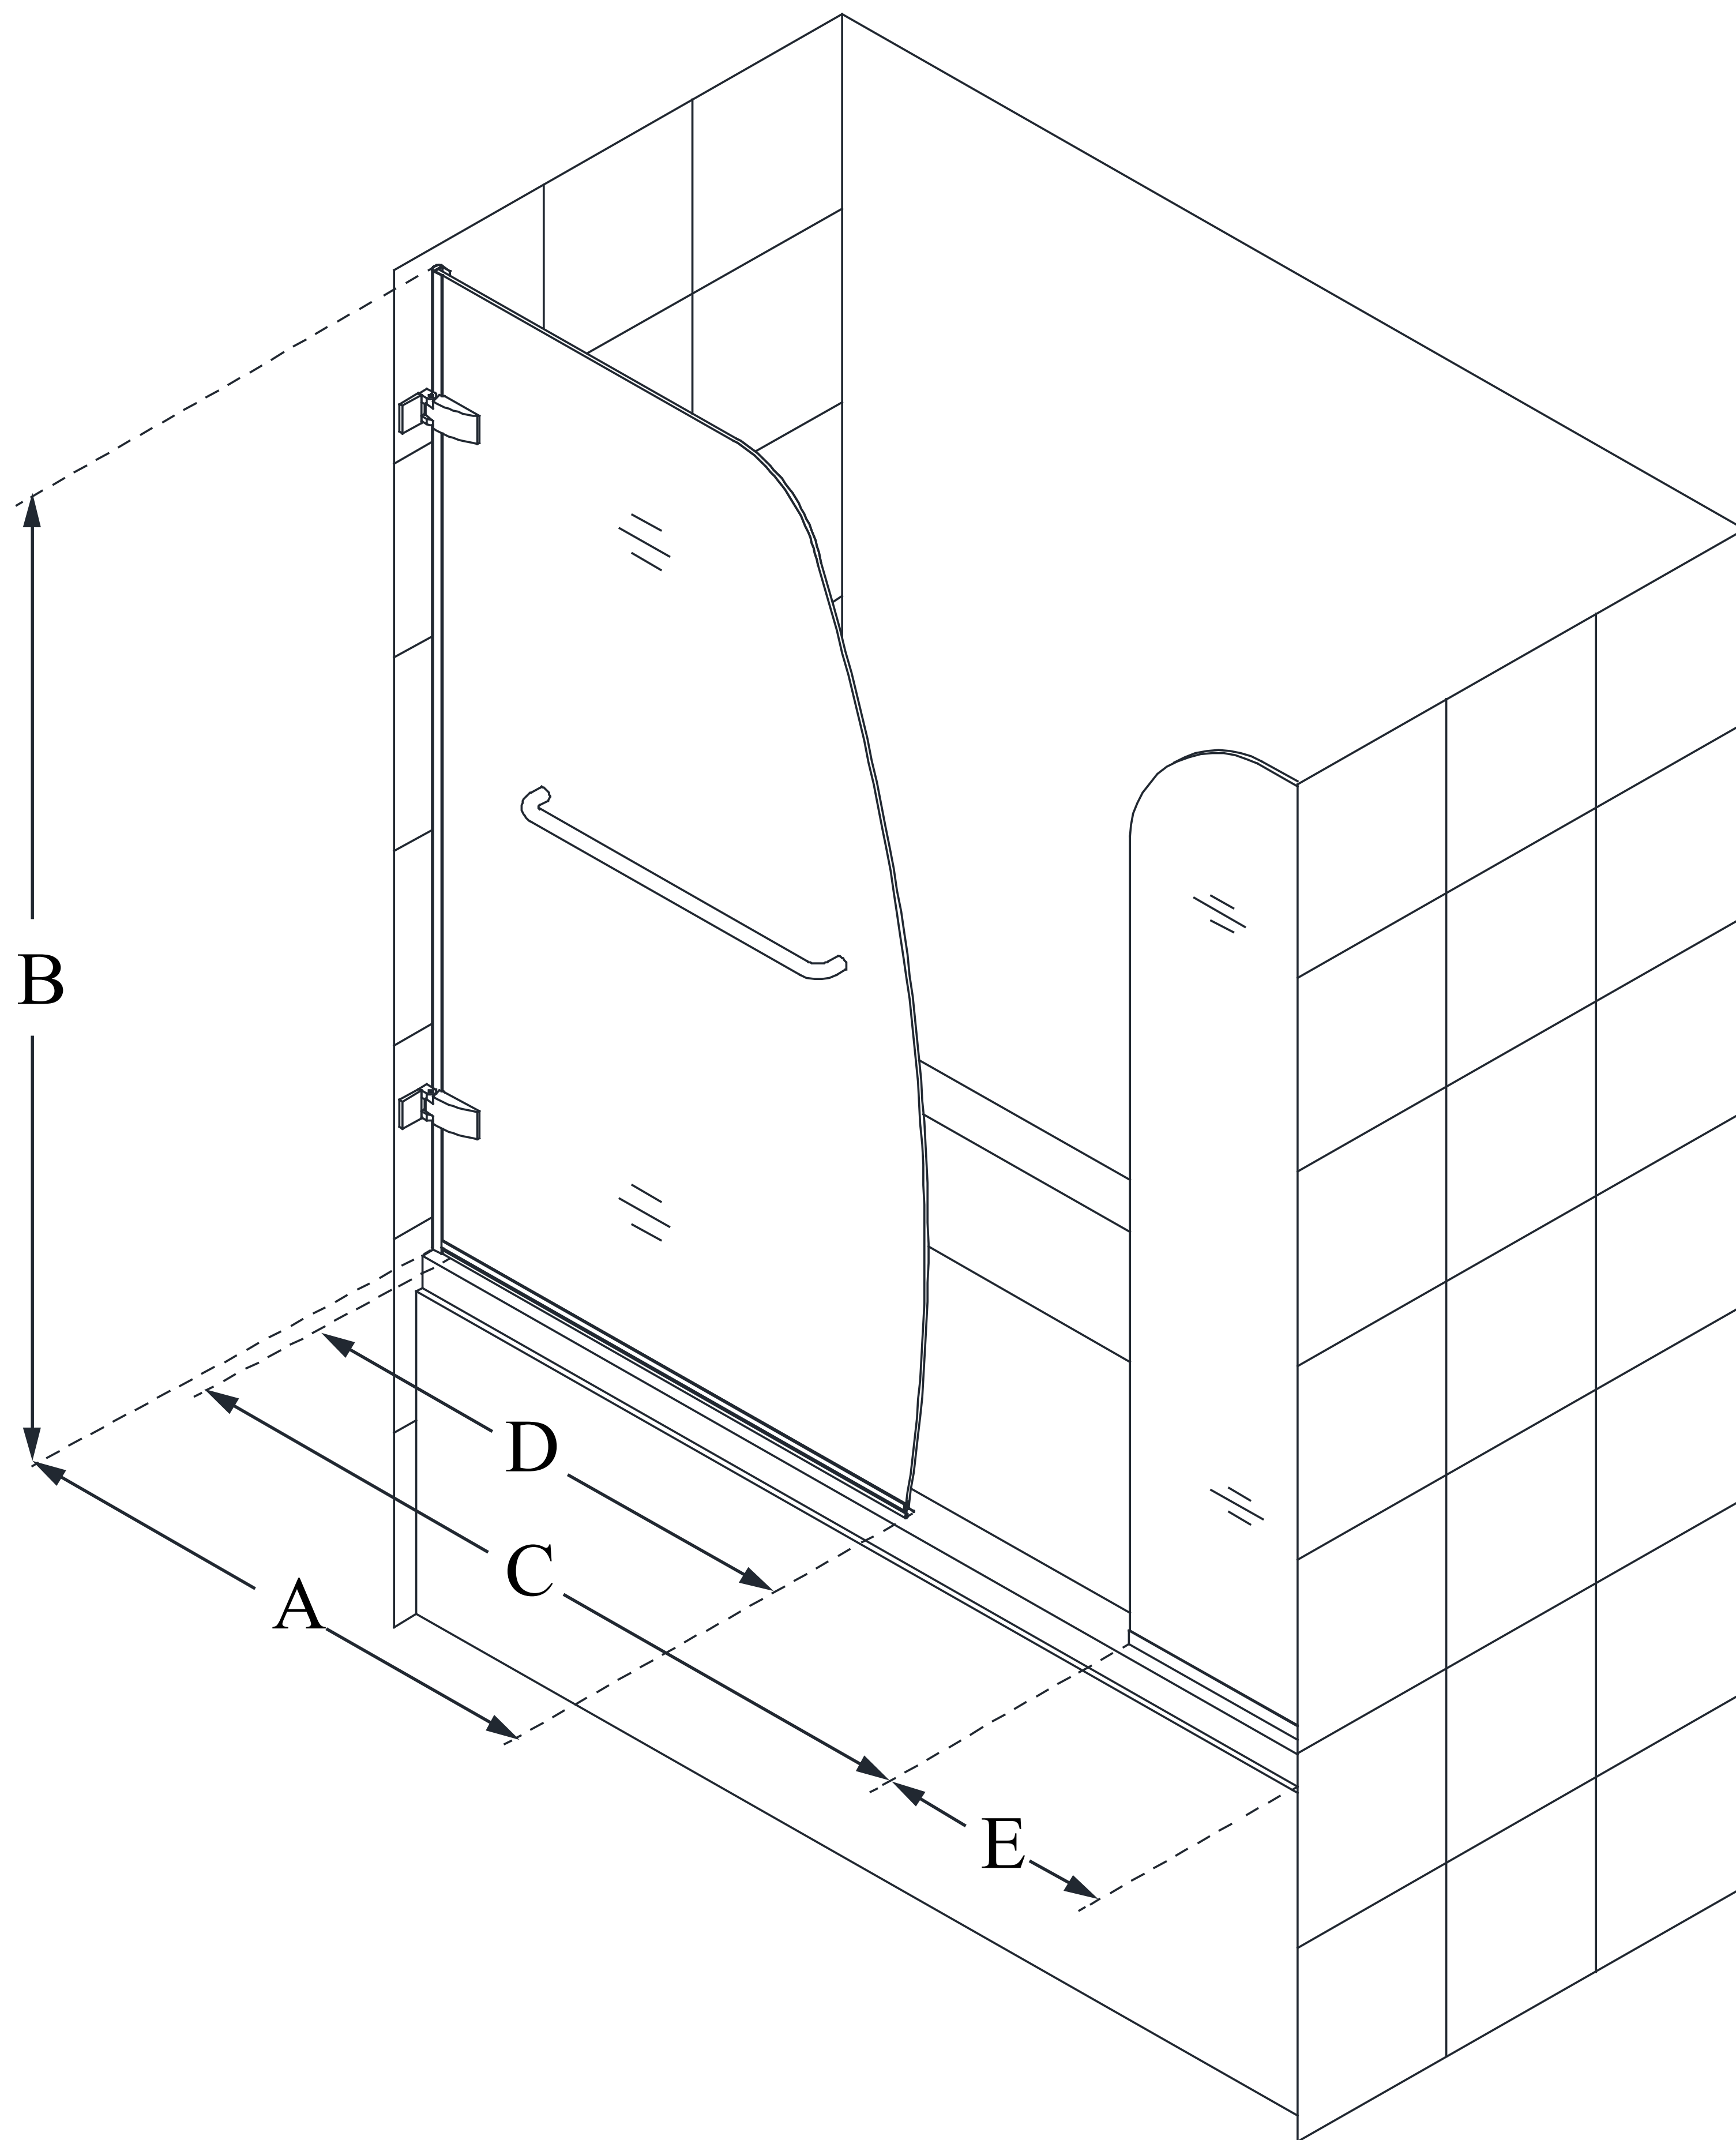

# AQUA UNO

DreamLine Aqua Uno 56-60 in. W x  
58 in. H Frameless Hinged Tub Door  
with Extender Panel

**SWING DOOR**

## CONFIGURATION DIMENSIONS:

**A: 34 5/16 in.**

MODEL WIDTH

**B: 58 in.**

MODEL HEIGHT

**C: 50 1/2 in. (in a 60 in. opening)**

ACCESS WIDTH

**D: 34 in.**

DOOR WIDTH

**E: 9 in.**

EXTENDER PANEL WIDTH

DreamLine reserves the right to update or modify the hardware or materials pictured without prior notice for the purpose of product improvement and customer satisfaction.