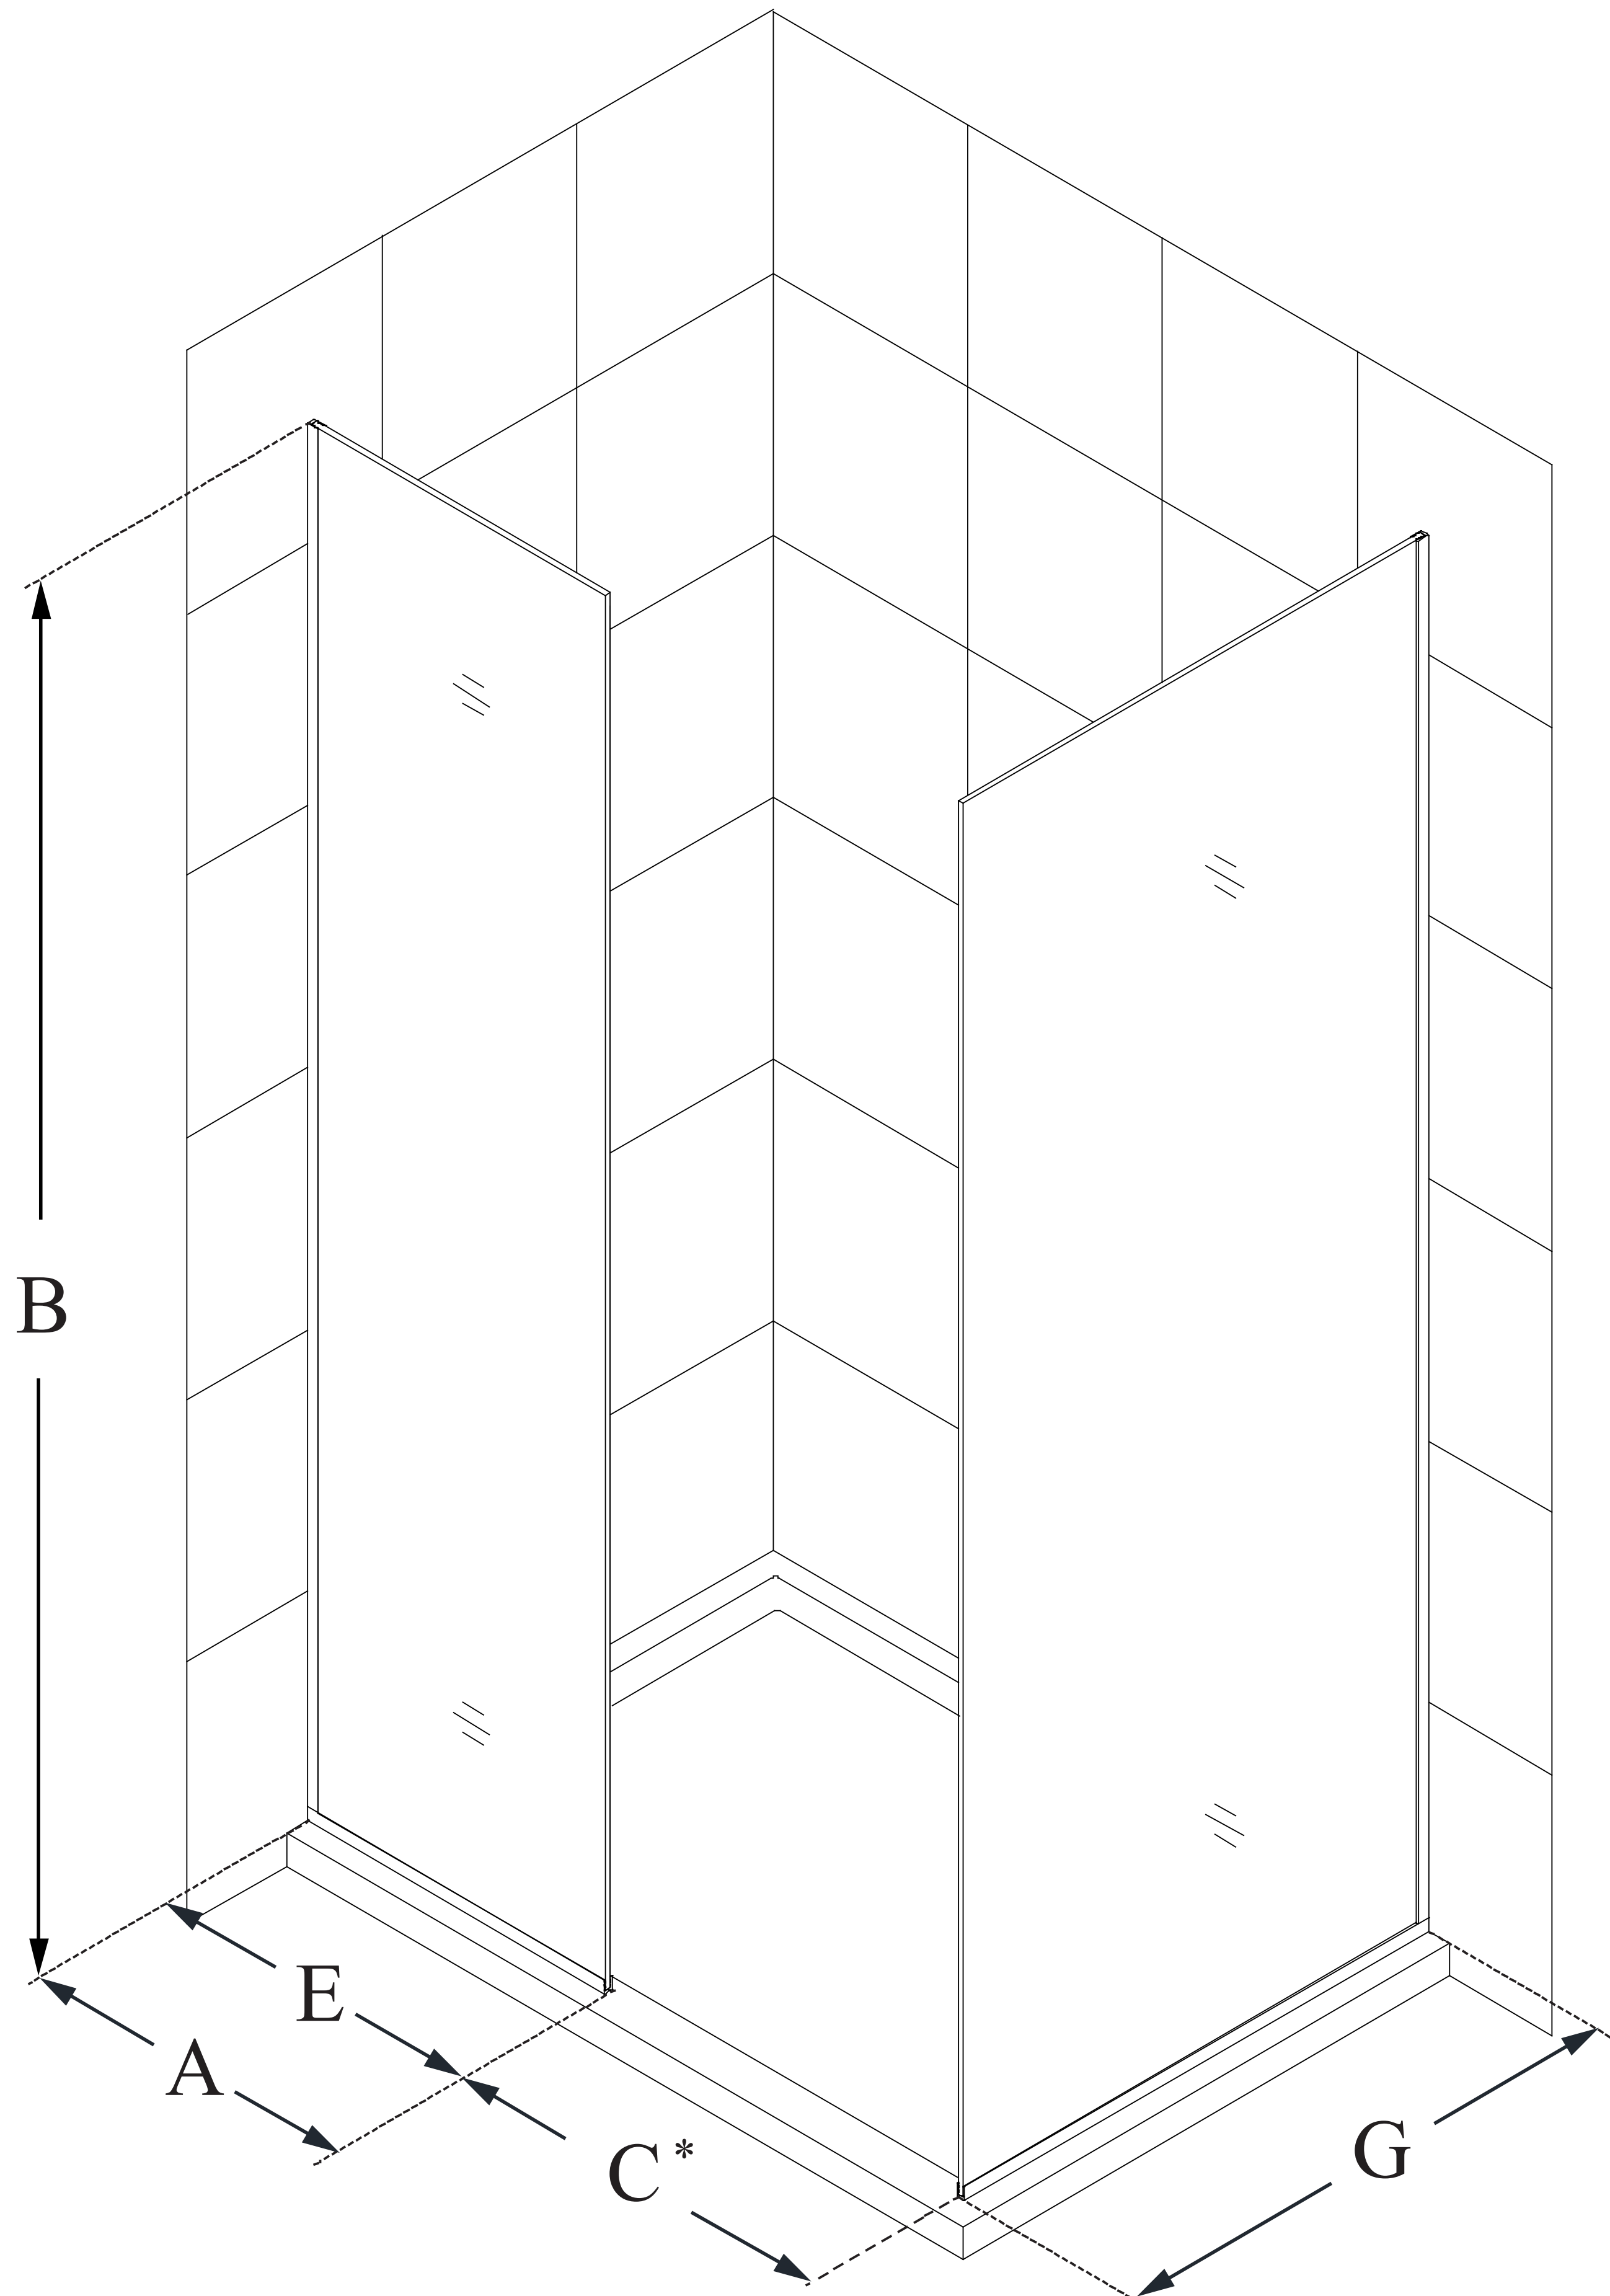

SHDR-3234342

LINEA

DreamLine Linea Two Individual
Frameless Shower Screens 34
in. W x 72 in. H each, Open Entry
Design, Clear Glass

WALK-IN SHOWER

CONFIGURATION DIMENSIONS:

A: 34 in.

MODEL WIDTH

B: 72 in.

MODEL HEIGHT

C: 22 in. min (in a 60 in. opening)

ACCESS WIDTH

D: -

DOOR WIDTH

E: 34 in.

INLINE PANEL WIDTH

G: 34 in.

RETURN PANEL WIDTH

DreamLine reserves the right to update or modify the hardware or materials pictured without prior notice for the purpose of product improvement and customer satisfaction.