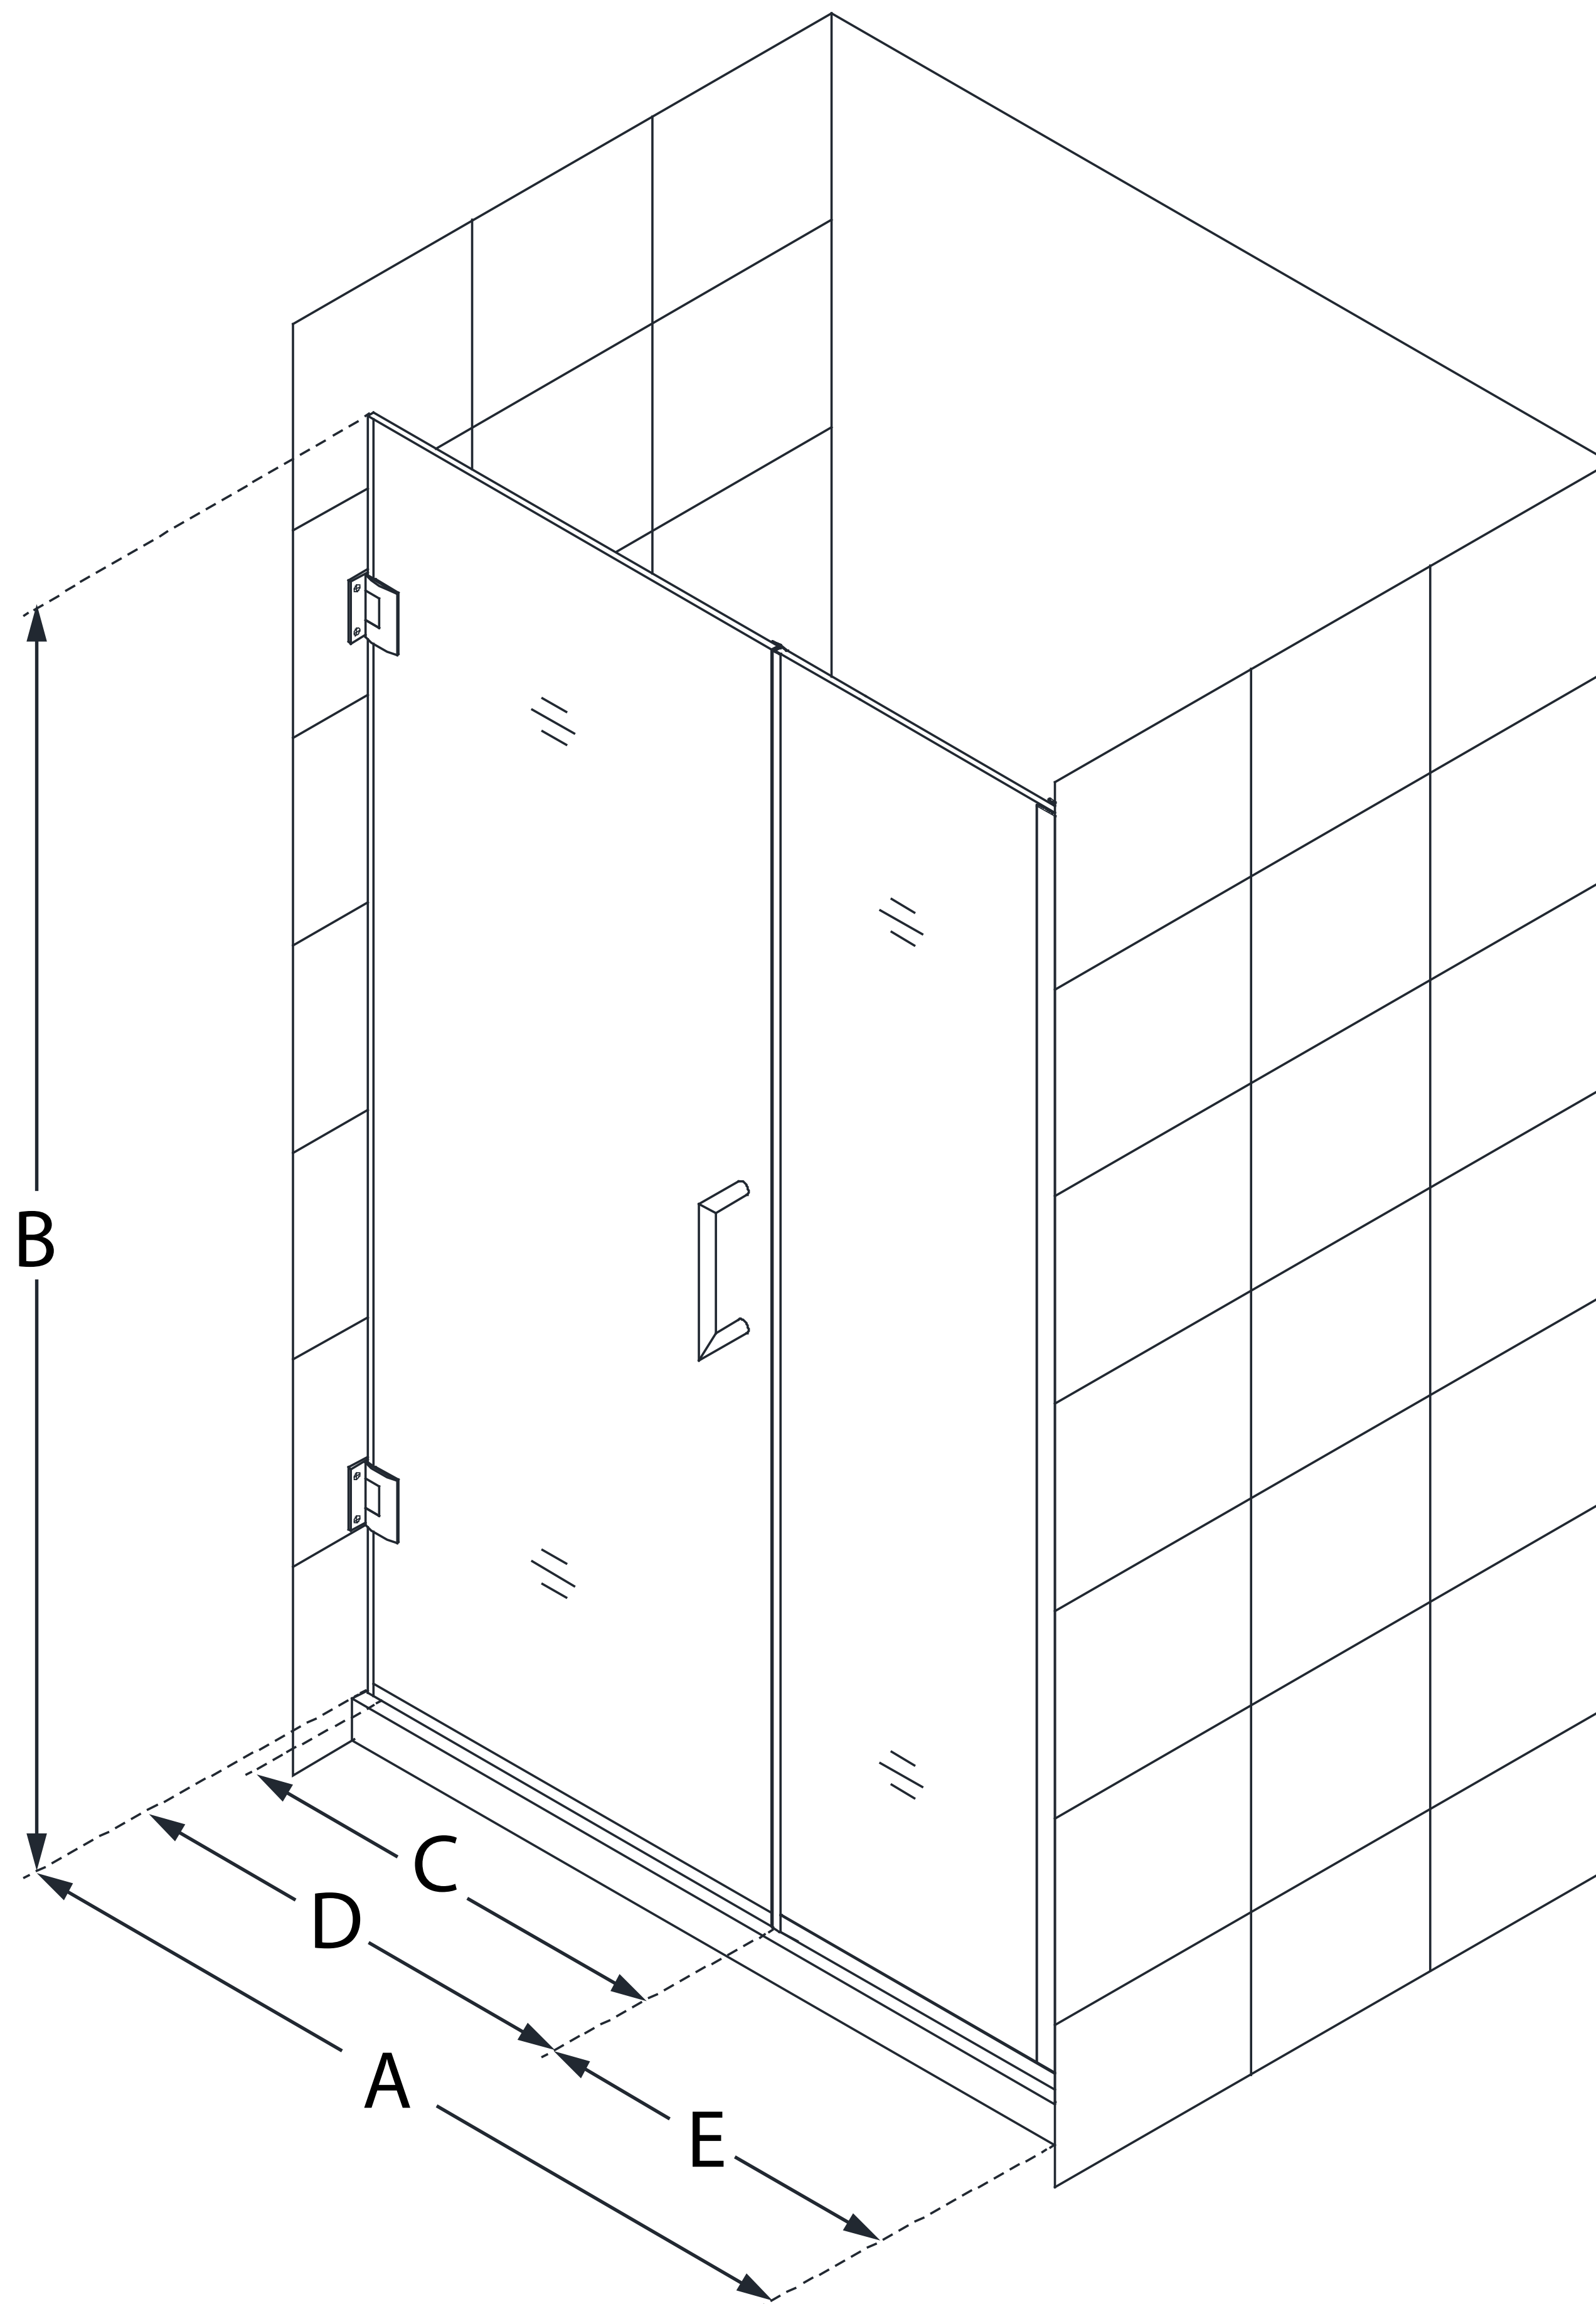

# UNIDOOR PLUS

DreamLine Unidoor Plus 42 1/2  
- 43 in. W x 72 in. H Frameless  
Hinged Shower Door, Clear Glass

**SWING DOOR**

## CONFIGURATION DIMENSIONS:

**A: 42 1/2 - 43 in.**

MODEL WIDTH

**B: 72 in.**

MODEL HEIGHT

**C: 27 in.**

ACCESS WIDTH

**D: 28 in.**

DOOR WIDTH

**E: 14 1/2 in.**

INLINE PANEL WIDTH

DreamLine reserves the right to update or modify the hardware or materials pictured without prior notice for the purpose of product improvement and customer satisfaction.