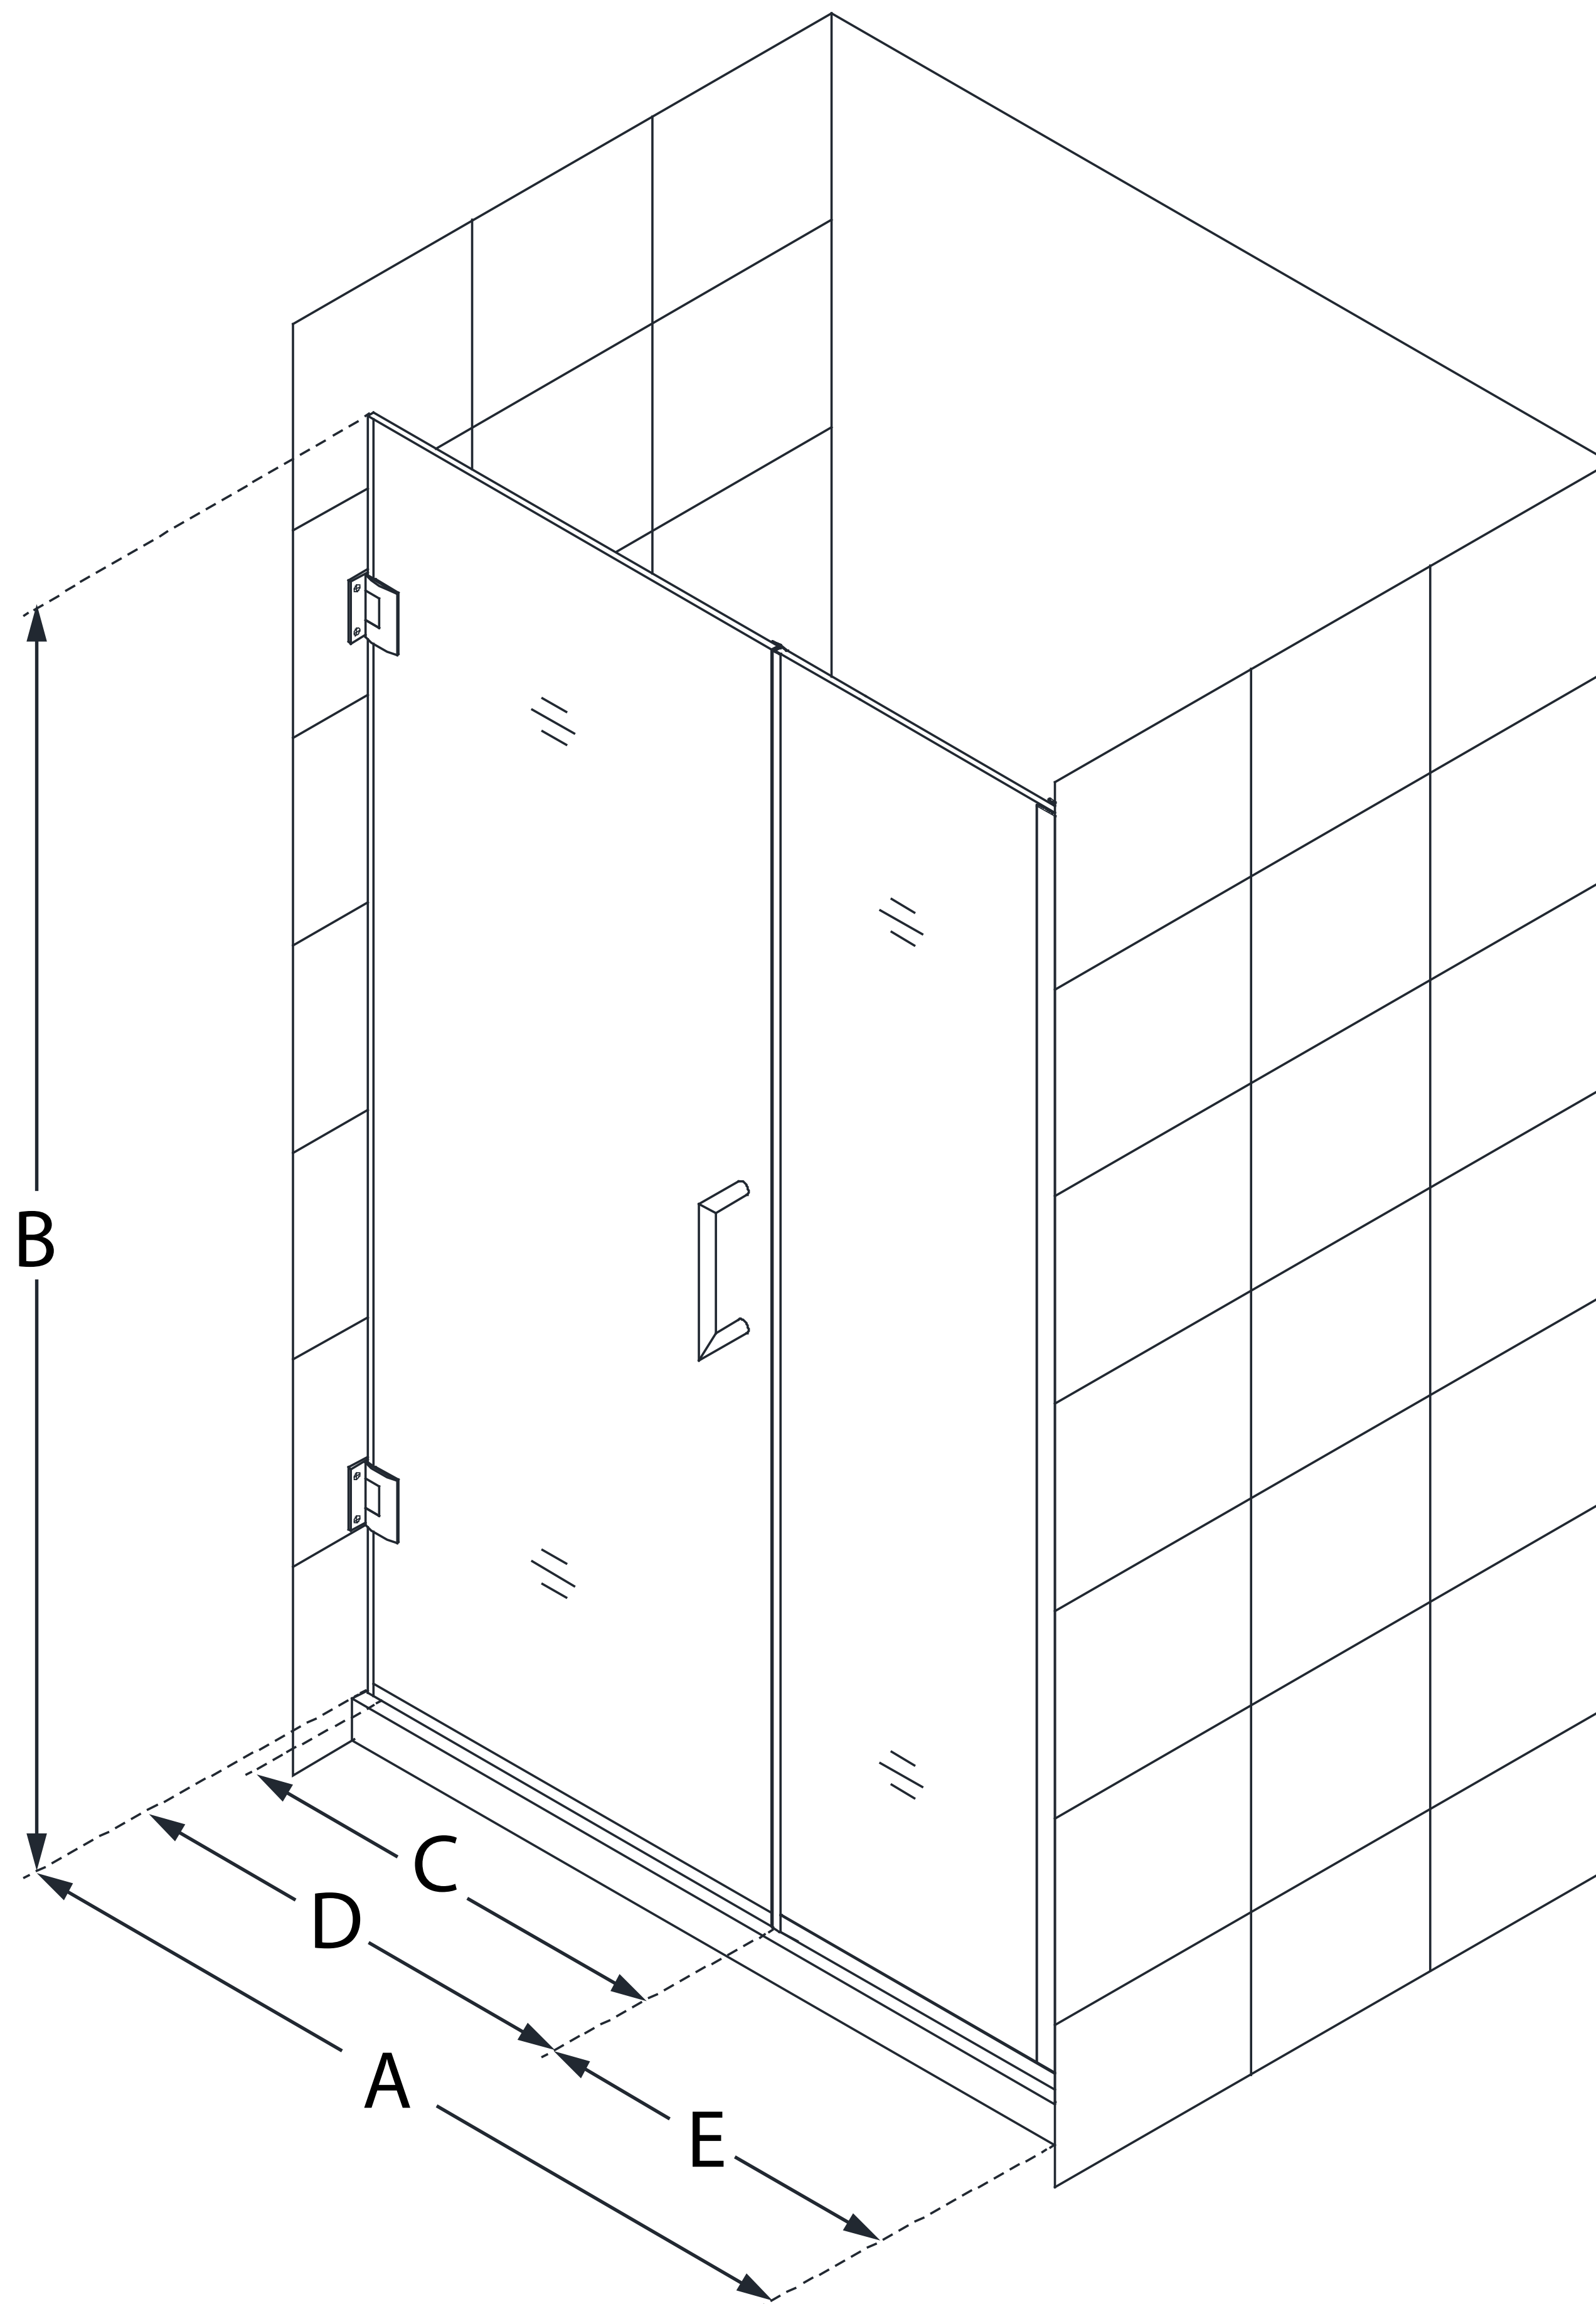

SHDR-244457210

UNIDOOR PLUS

DreamLine Unidoor Plus 44 1/2
- 45 in. W x 72 in. H Frameless
Hinged Shower Door, Clear Glass

SWING DOOR

CONFIGURATION DIMENSIONS:

A: 44 1/2 - 45 in.

MODEL WIDTH

B: 72 in.

MODEL HEIGHT

C: 29 in.

ACCESS WIDTH

D: 30 in.

DOOR WIDTH

E: 14 1/2 in.

INLINE PANEL WIDTH

DreamLine reserves the right to update or modify the hardware or materials pictured without prior notice for the purpose of product improvement and customer satisfaction.