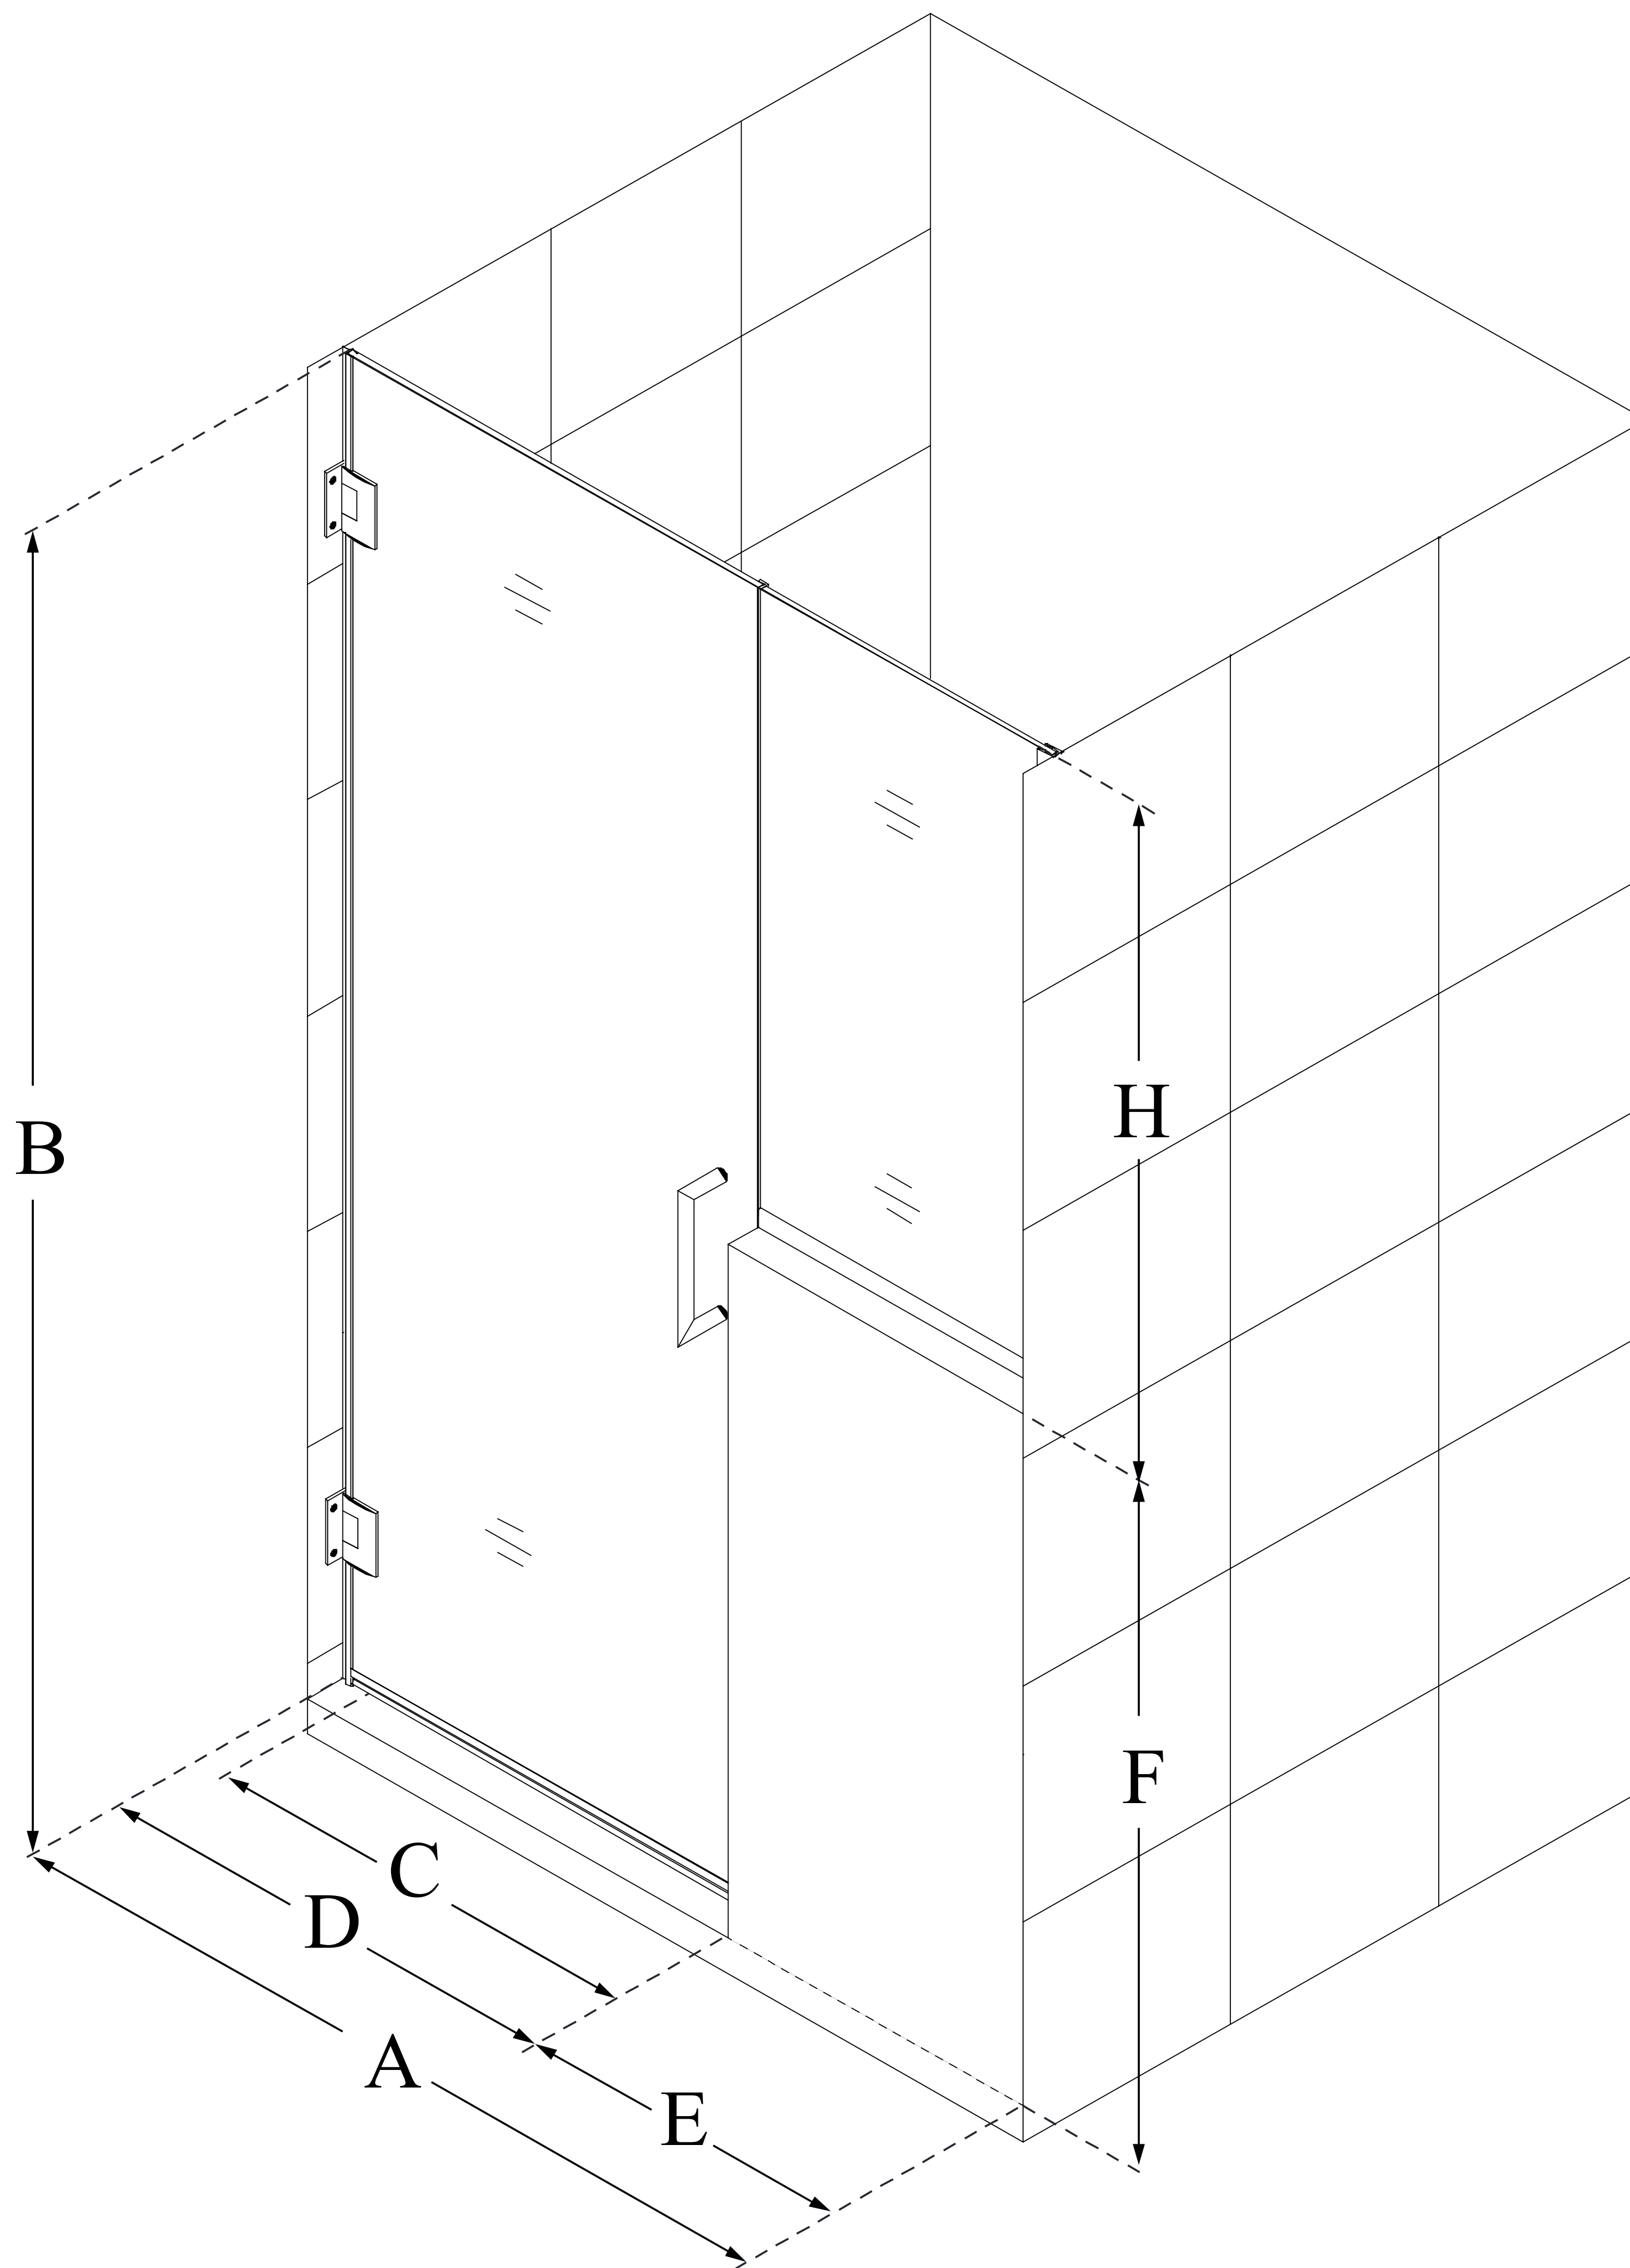

SHDR-24283636

UNIDOOR PLUS

DreamLine Unidoor Plus 64-64 1/2 in. W x 72 in. H Hinged Shower Door with 36 in. Half Panel, Clear Glass

SWING DOOR

CONFIGURATION DIMENSIONS:

A: 64 - 64 1/2 in.

MODEL WIDTH

B: 72 in.

MODEL HEIGHT

C: 27 in.

ACCESS WIDTH

D: 28 in.

DOOR WIDTH

E: 36 in.

INLINE BUTTRESS PANEL WIDTH

F: 36 in.

BUTTRESS WALL HEIGHT

H: 36 in.

BUTTRESS GLASS HEIGHT

DreamLine reserves the right to update or modify the hardware or materials pictured without prior notice for the purpose of product improvement and customer satisfaction.