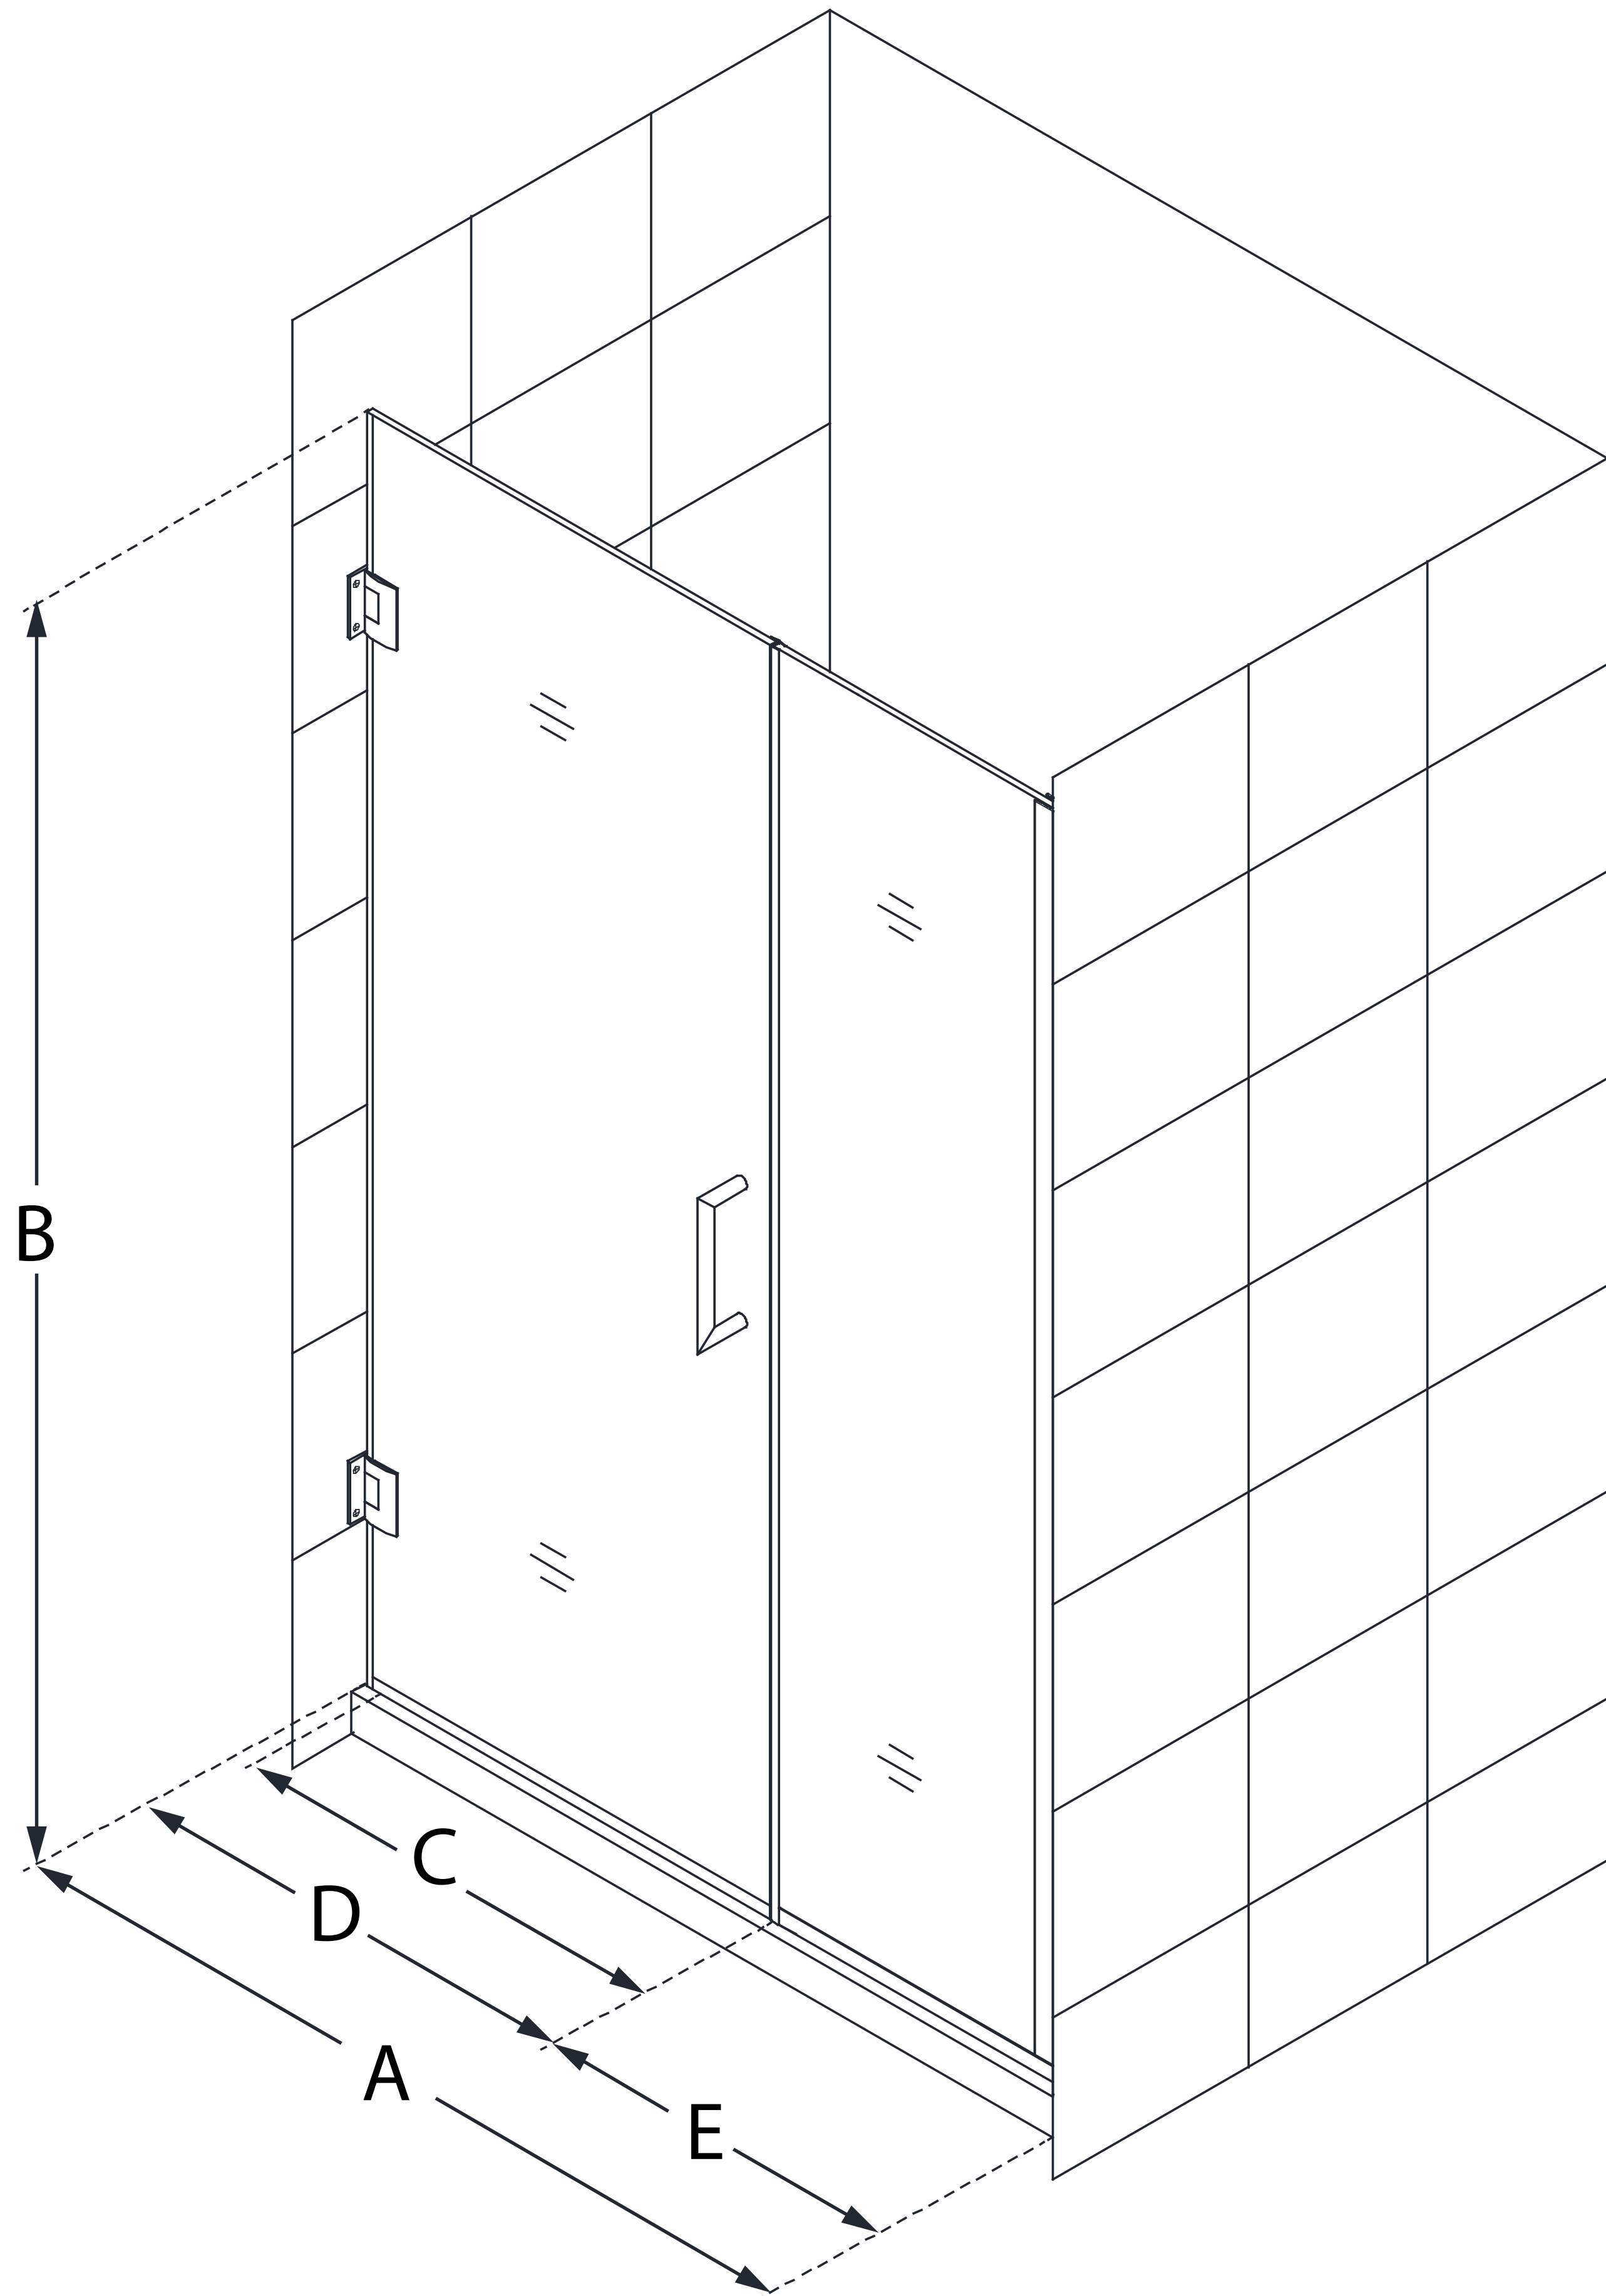

SHDR-245957210

UNIDOOR PLUS

DreamLine Unidoor Plus 59 1/2
- 60 in. W x 72 in. H Frameless
Hinged Shower Door, Clear Glass

SWING DOOR

CONFIGURATION DIMENSIONS:

A: 59 1/2 - 60 in.

MODEL WIDTH

B: 72 in.

MODEL HEIGHT

C: 28 in.

ACCESS WIDTH

D: 29 in.

DOOR WIDTH

E: 30 1/2 in.

INLINE PANEL WIDTH

DreamLine reserves the right to update or modify the hardware or materials pictured without prior notice for the purpose of product improvement and customer satisfaction.