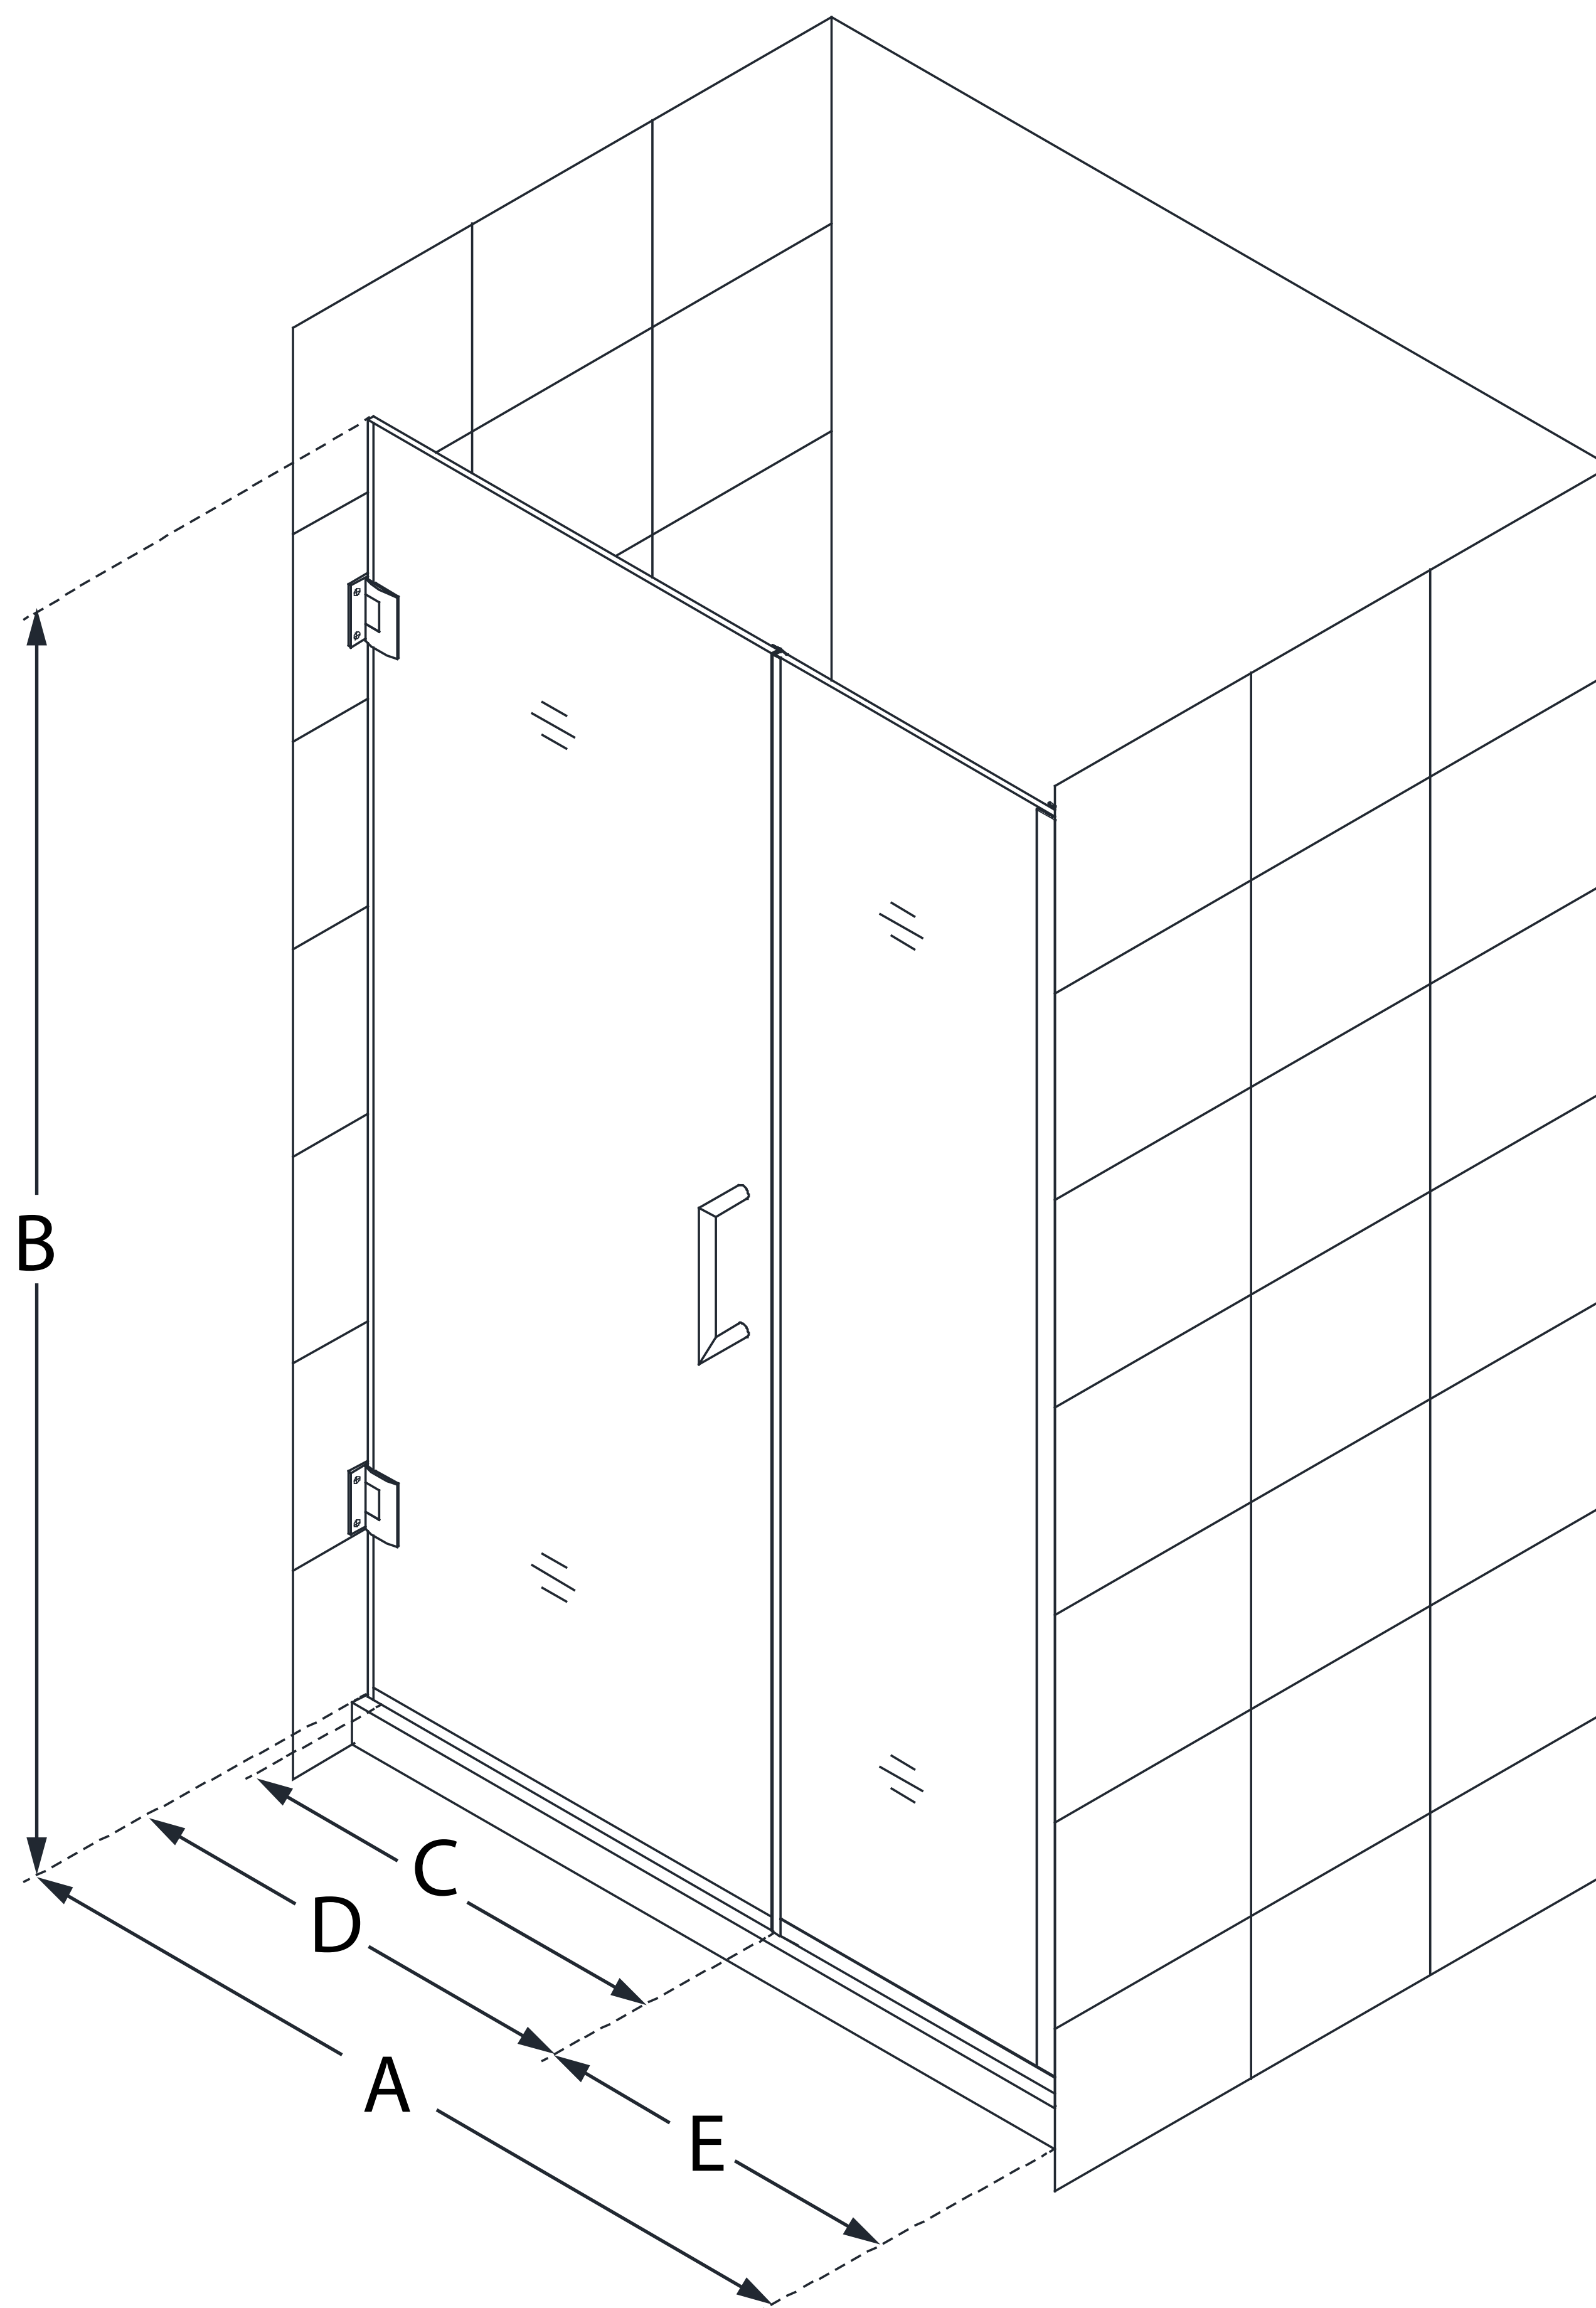

# UNIDOOR PLUS

DreamLine Unidoor Plus 37-37 1/2  
in. W x 72 in. H Frameless Hinged  
Shower Door, Clear Glass

**SWING DOOR**

## CONFIGURATION DIMENSIONS:

**A: 37 - 37 1/2 in.**

MODEL WIDTH

**B: 72 in.**

MODEL HEIGHT

**C: 22 in.**

ACCESS WIDTH

**D: 23 in.**

DOOR WIDTH

**E: 14 in.**

INLINE PANEL WIDTH

DreamLine reserves the right to update or modify the hardware or materials pictured without prior notice for the purpose of product improvement and customer satisfaction.