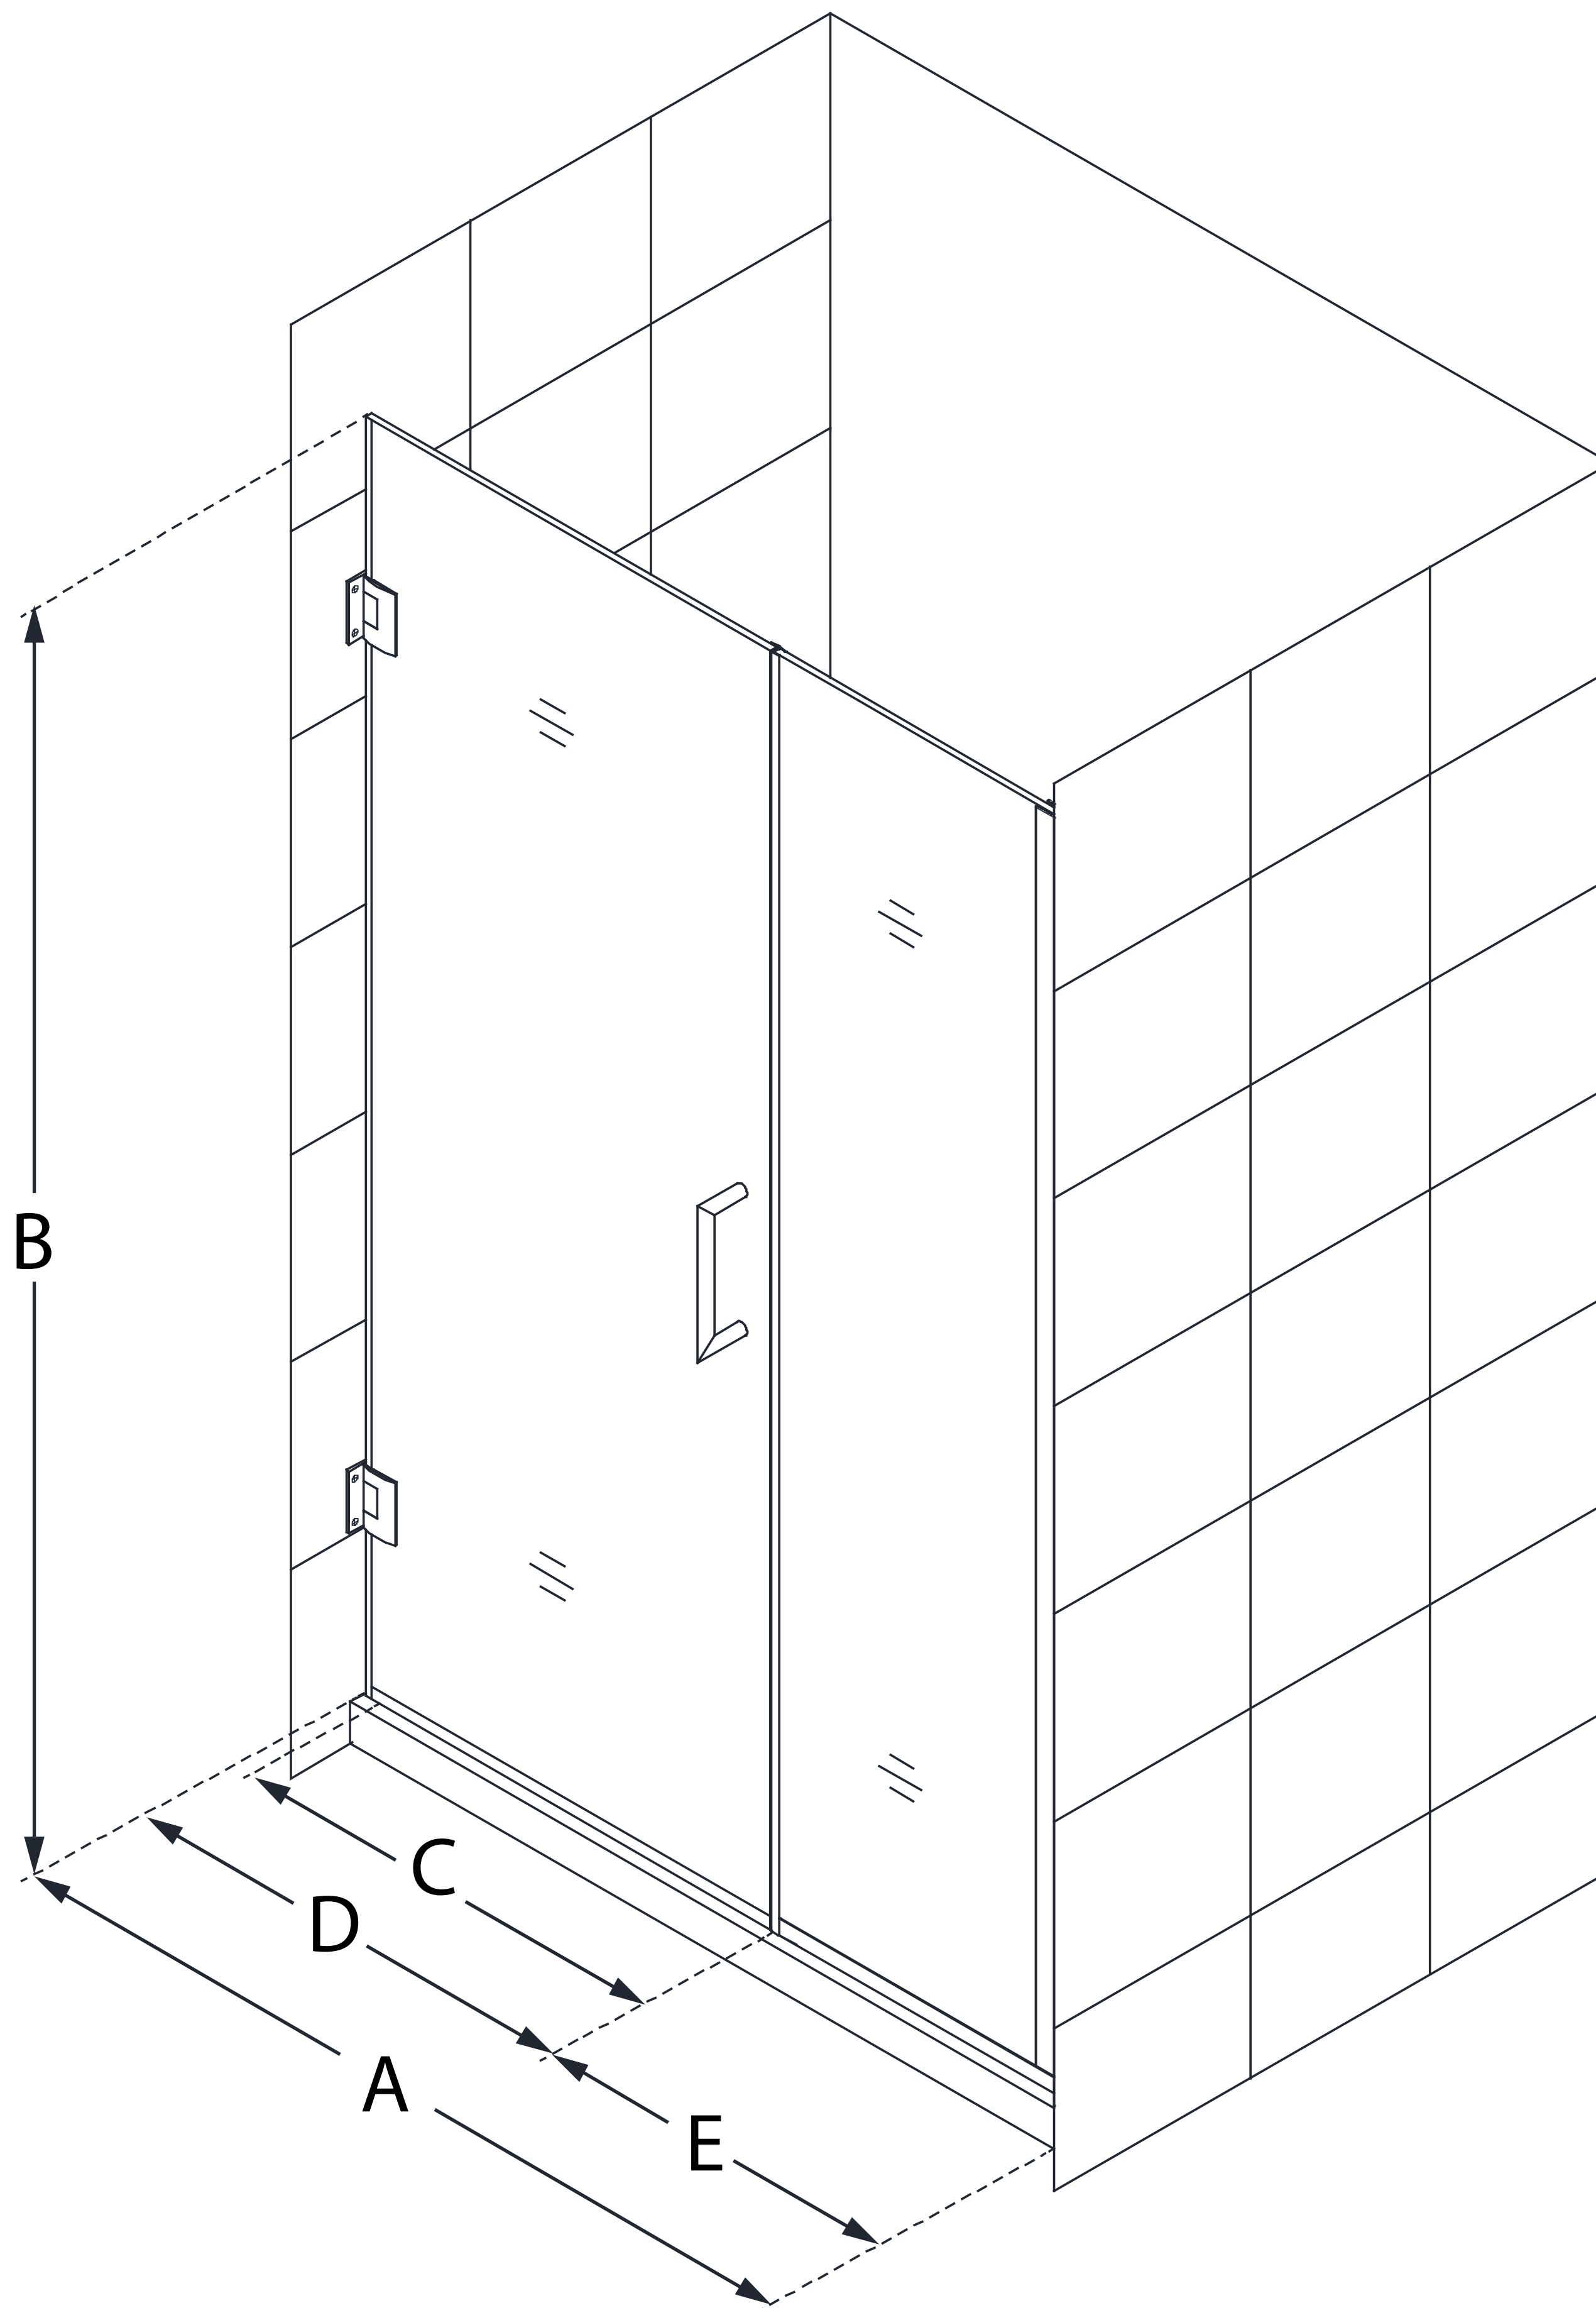

# UNIDOOR PLUS

DreamLine Unidoor Plus 51 1/2 - 52  
in. W x 72 in. H Frameless Hinged  
Shower Door, Clear Glass

**SWING DOOR**

## CONFIGURATION DIMENSIONS:

**A: 51 1/2 - 52 in.**

MODEL WIDTH

**B: 72 in.**

MODEL HEIGHT

**C: 28 in.**

ACCESS WIDTH

**D: 29 in.**

DOOR WIDTH

**E: 22 1/2 in.**

INLINE PANEL WIDTH

DreamLine reserves the right to update or modify the hardware or materials pictured without prior notice for the purpose of product improvement and customer satisfaction.