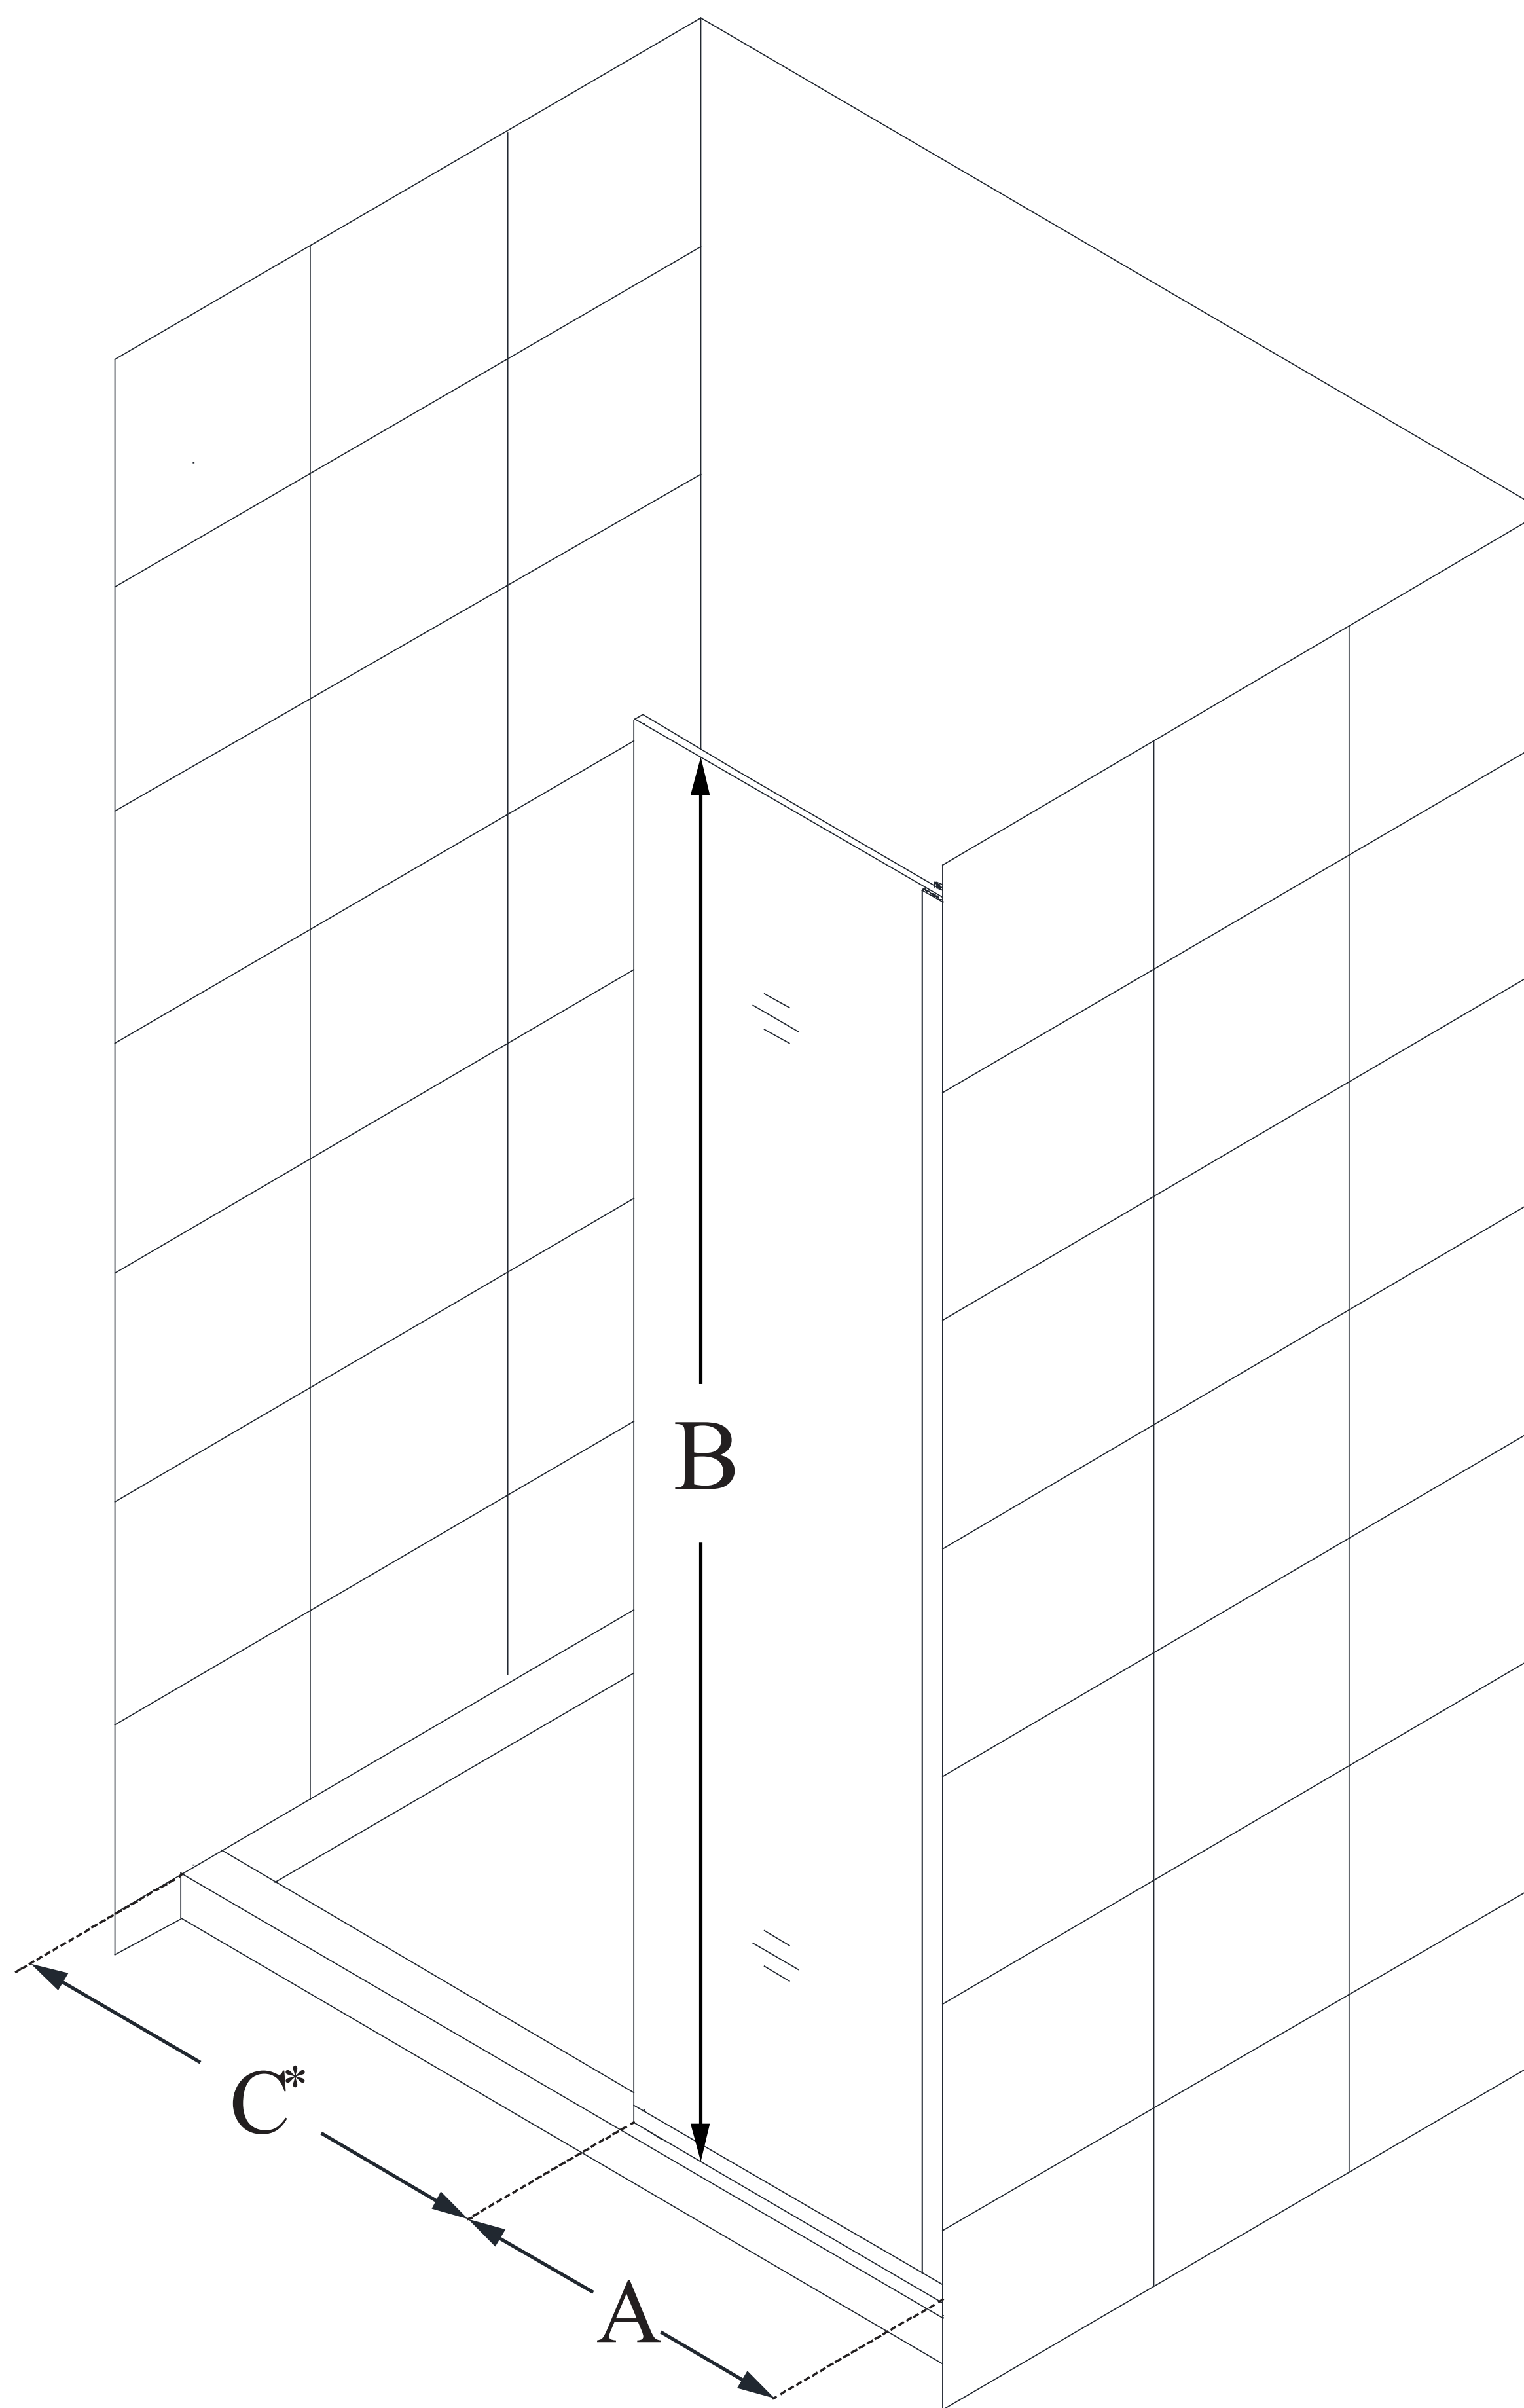

SHDR-3230721

LINEA

DreamLine Linea Single Panel
Frameless Shower Screen 30 in. W
x 72 in. H, Open Entry Design, Clear
Glass

WALK-IN SHOWER

CONFIGURATION DIMENSIONS:

A: 30 in.

MODEL WIDTH

B: 72 in.

MODEL HEIGHT

C: 22 in. min (in a 60 in. opening)

ACCESS WIDTH

D: -

DOOR WIDTH

E: 30 in.

INLINE PANEL WIDTH

DreamLine reserves the right to update or modify the hardware or materials pictured without prior notice for the purpose of product improvement and customer satisfaction.